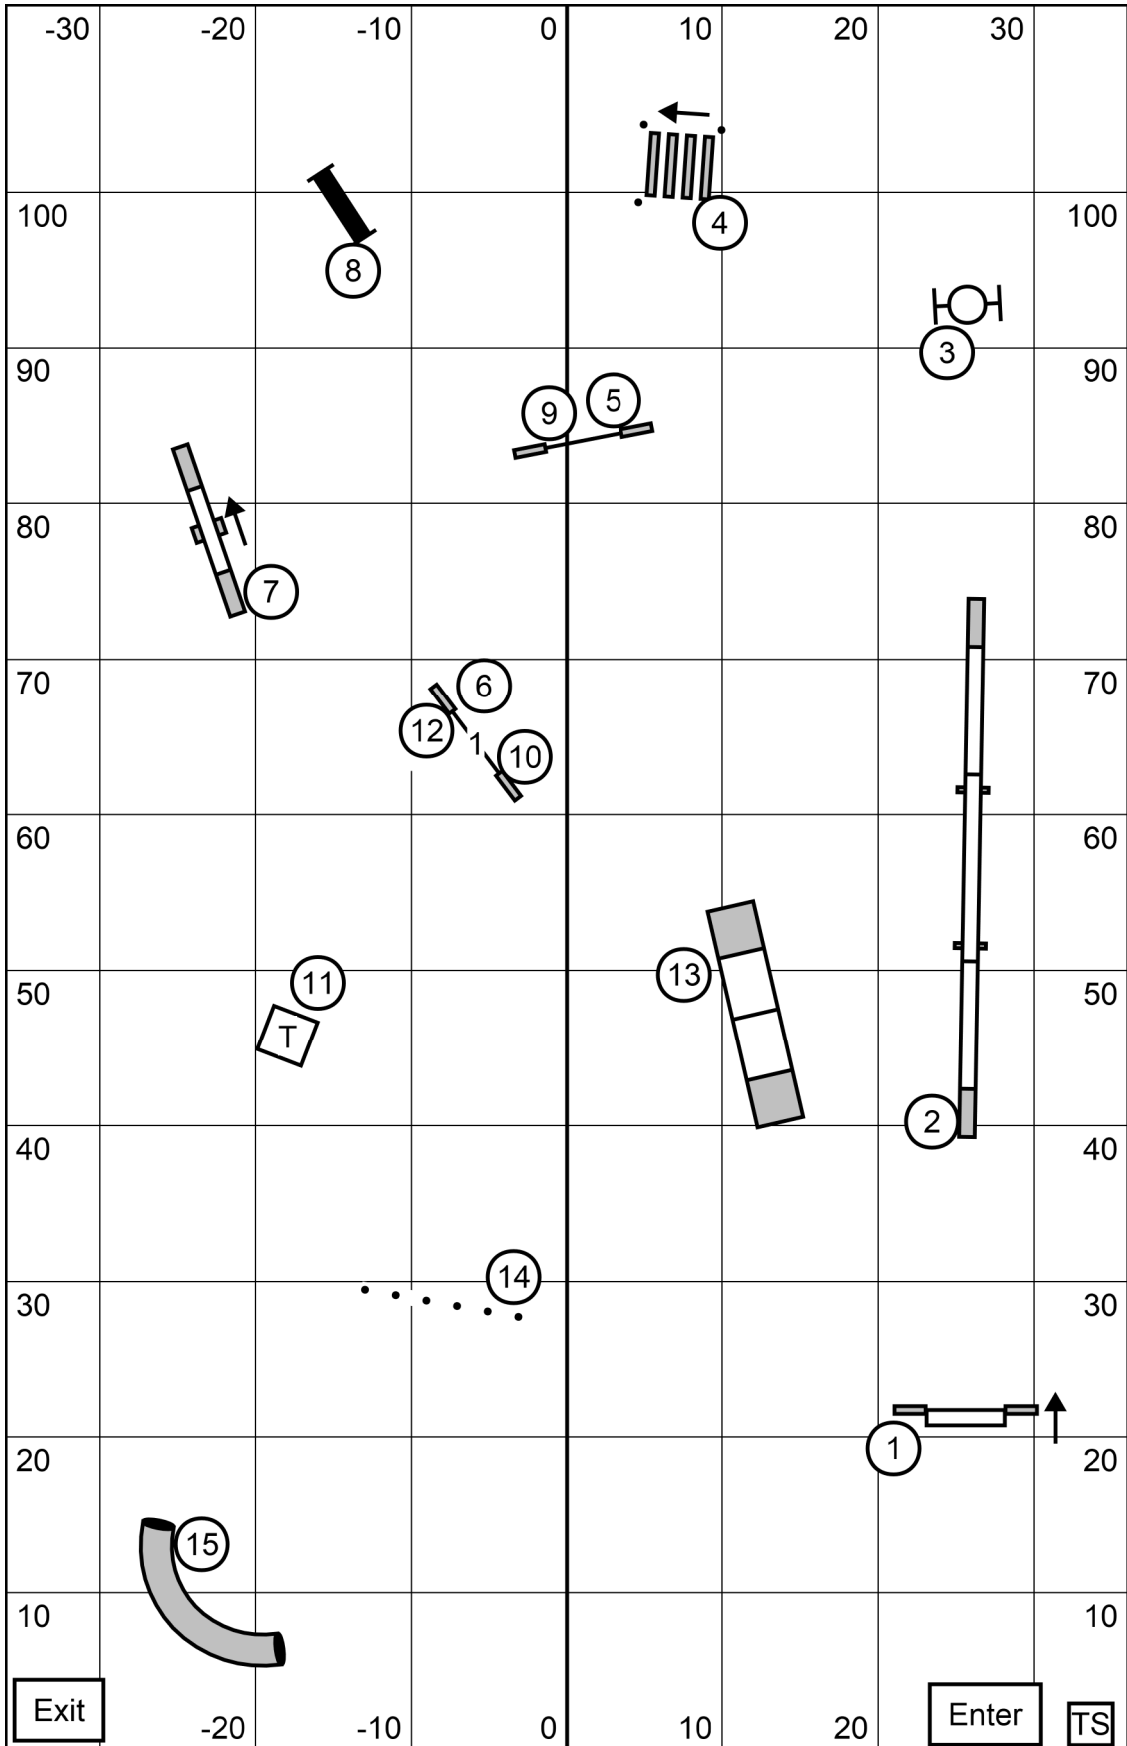

Timber Ridge Obedience Club of Central WI
 Amherst Junction, WI
 Ronda Bermke
Sunday May 1, 2022
Excellent/Master STD

Timber Ridge Obedience Club of Central WI
 Amherst Junction, WI
 Ronda Bermke
Sunday May 1, 2022
Excellent/Master JWW

Timber Ridge Obedience Club of Central WI
 Amherst Junction, WI
 Ronda Bermke
Sunday May 1, 2022
 Open JWW

Timber Ridge Obedience Club of Central WI
 Amherst Junction, WI
 Ronda Bermke
Sunday May 1, 2022
Open STD