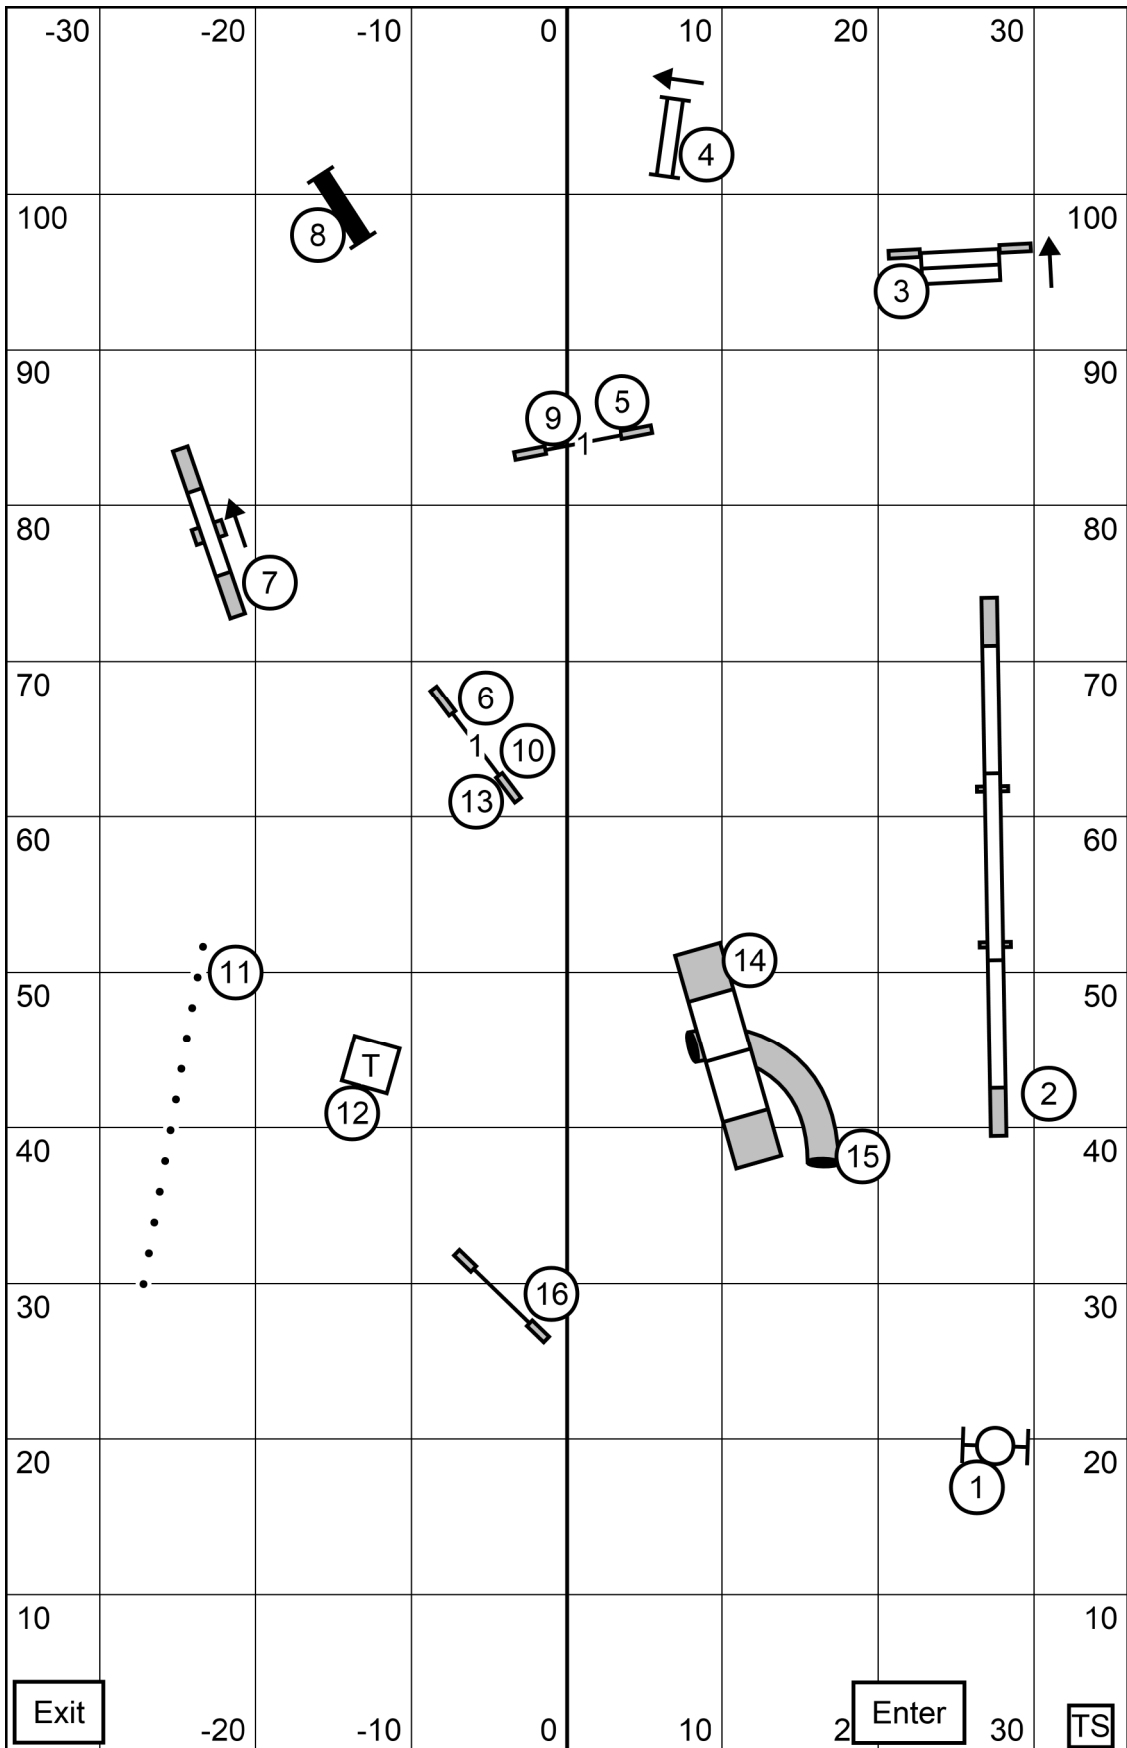

Timber Ridge Obedience Club of Central WI
 Amherst Junction, WI
 Ronda Bermke
Sunday May 1, 2022
Excellent/Master STD

Timber Ridge Obedience Club of Central WI
 Amherst Junction, WI
 Ronda Bermke
Sunday May 1, 2022
Excellent/Master JWW

Timber Ridge Obedience Club of Central WI
 Amherst Junction, WI
 Ronda Bermke
Sunday May 1, 2022
 Open JWW

Timber Ridge Obedience Club of Central WI
 Amherst Junction, WI
 Ronda Bermke
Sunday May 1, 2022
Open STD