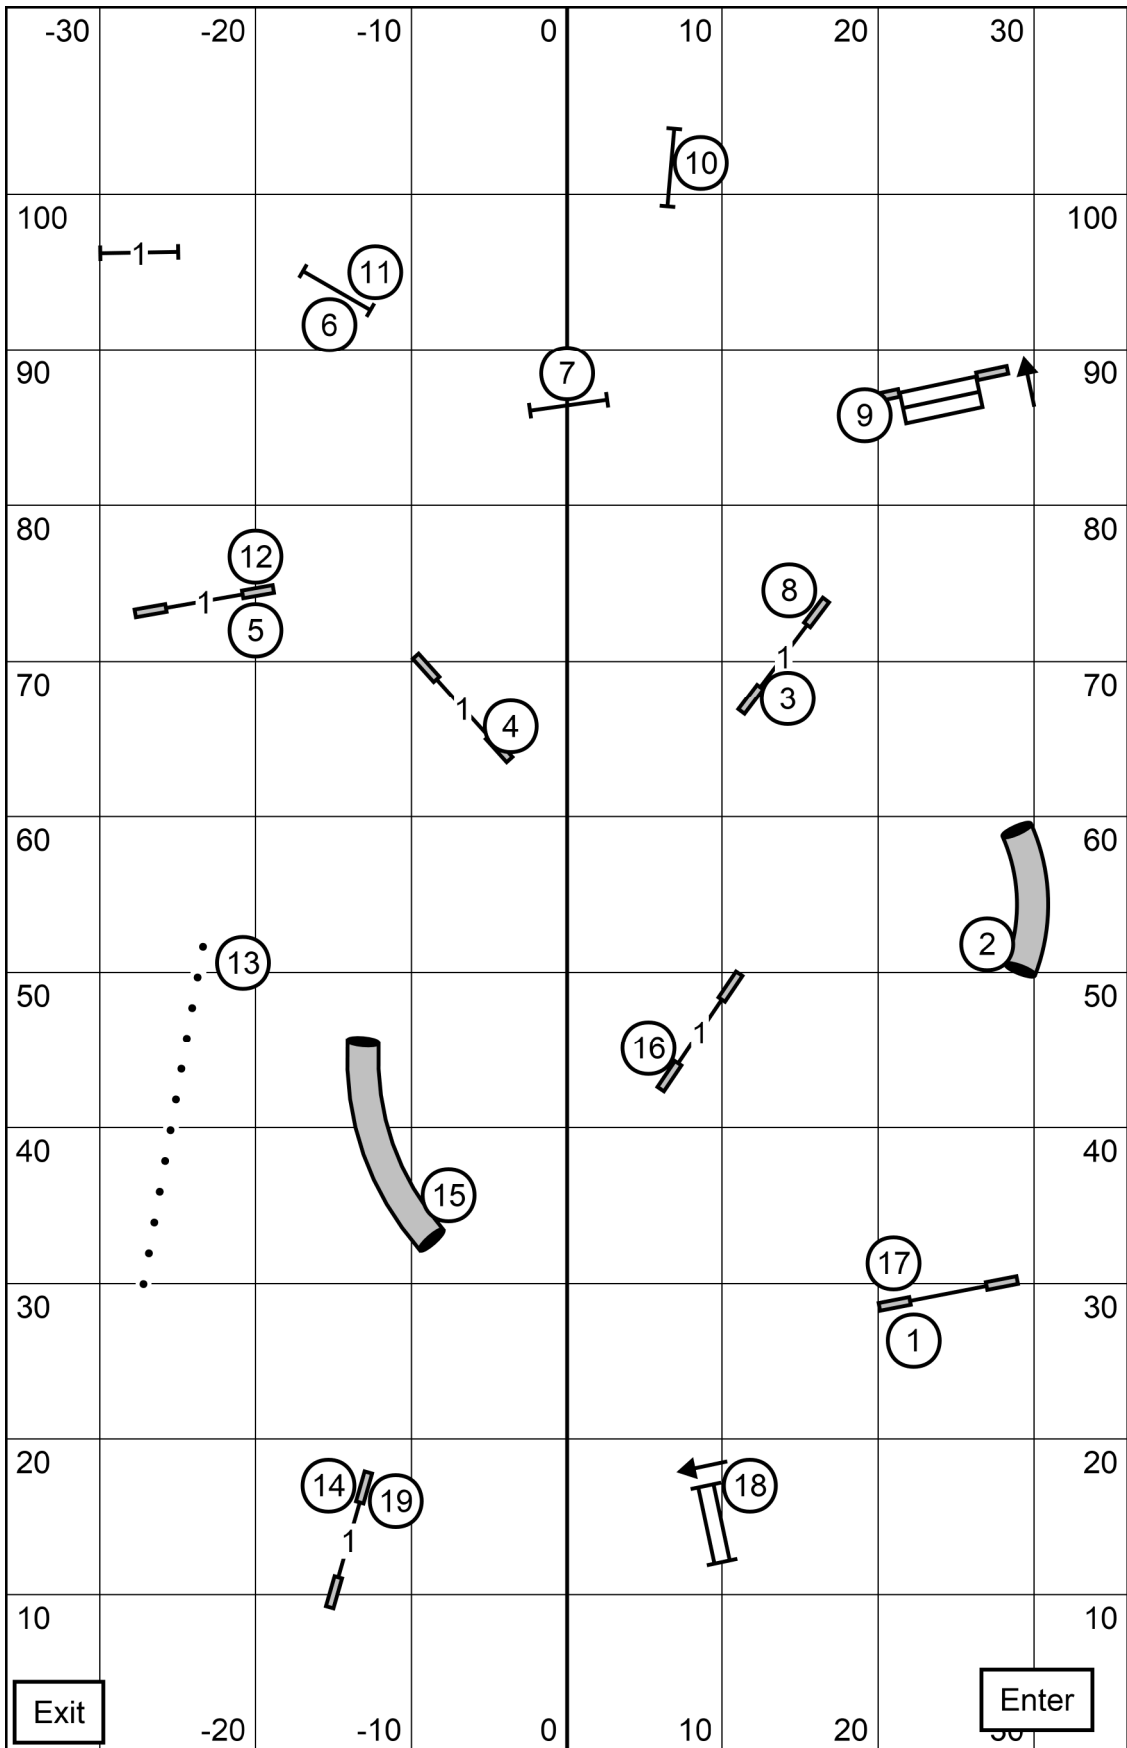

Timber Ridge Obedience Club of Central WI
 Amherst Junction, WI
 Ronda Bermke
Sunday May 1, 2022
Excellent/Master STD

Timber Ridge Obedience Club of Central WI
 Amherst Junction, WI
 Ronda Bermke
Sunday May 1, 2022
Excellent/Master JWW

Timber Ridge Obedience Club of Central WI
 Amherst Junction, WI
 Ronda Bermke
Sunday May 1, 2022
 Open JWW

Timber Ridge Obedience Club of Central WI
 Amherst Junction, WI
 Ronda Bermke
Sunday May 1, 2022
Open STD