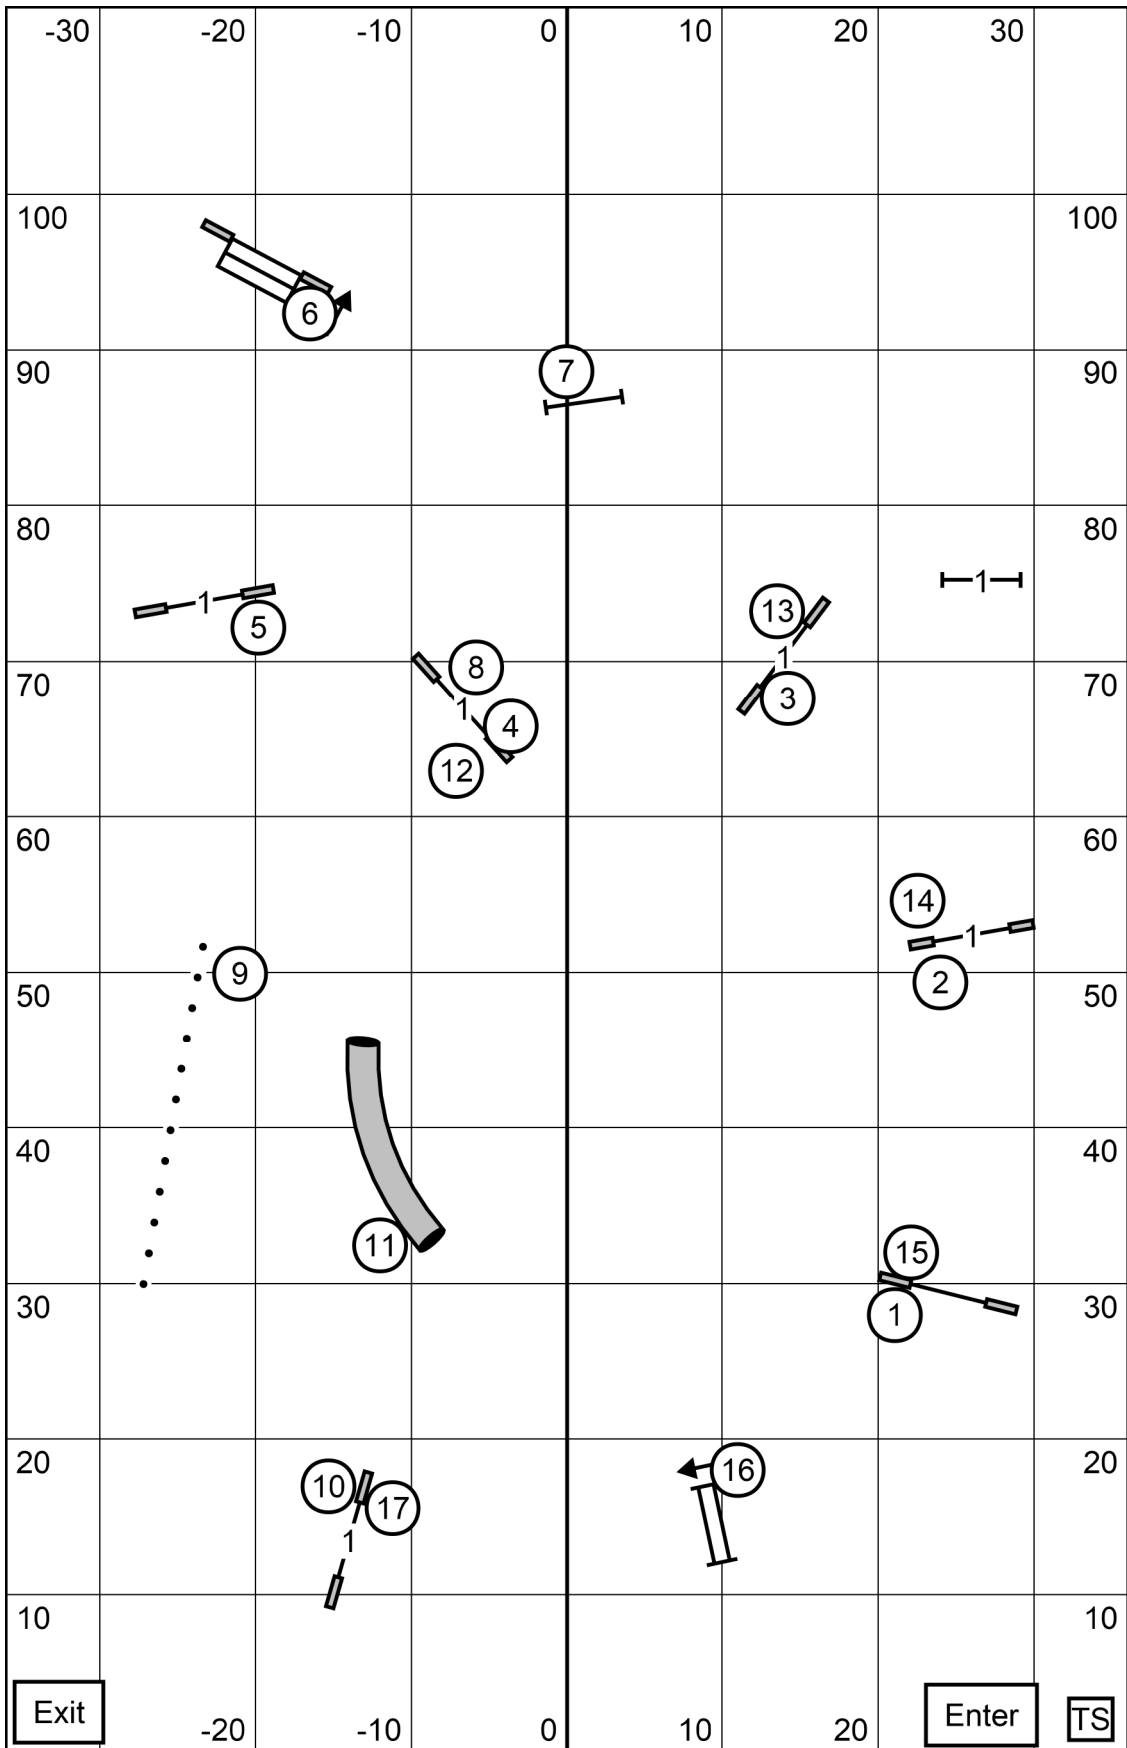

Timber Ridge Obedience Club of Central WI
 Amherst Junction, WI
 Ronda Bermke
Sunday May 1, 2022
Excellent/Master STD

Timber Ridge Obedience Club of Central WI
 Amherst Junction, WI
 Ronda Bermke
Sunday May 1, 2022
Excellent/Master JWW

Timber Ridge Obedience Club of Central WI
 Amherst Junction, WI
 Ronda Bermke
Sunday May 1, 2022
 Open JWW

Timber Ridge Obedience Club of Central WI
 Amherst Junction, WI
 Ronda Bermke
Sunday May 1, 2022
Open STD