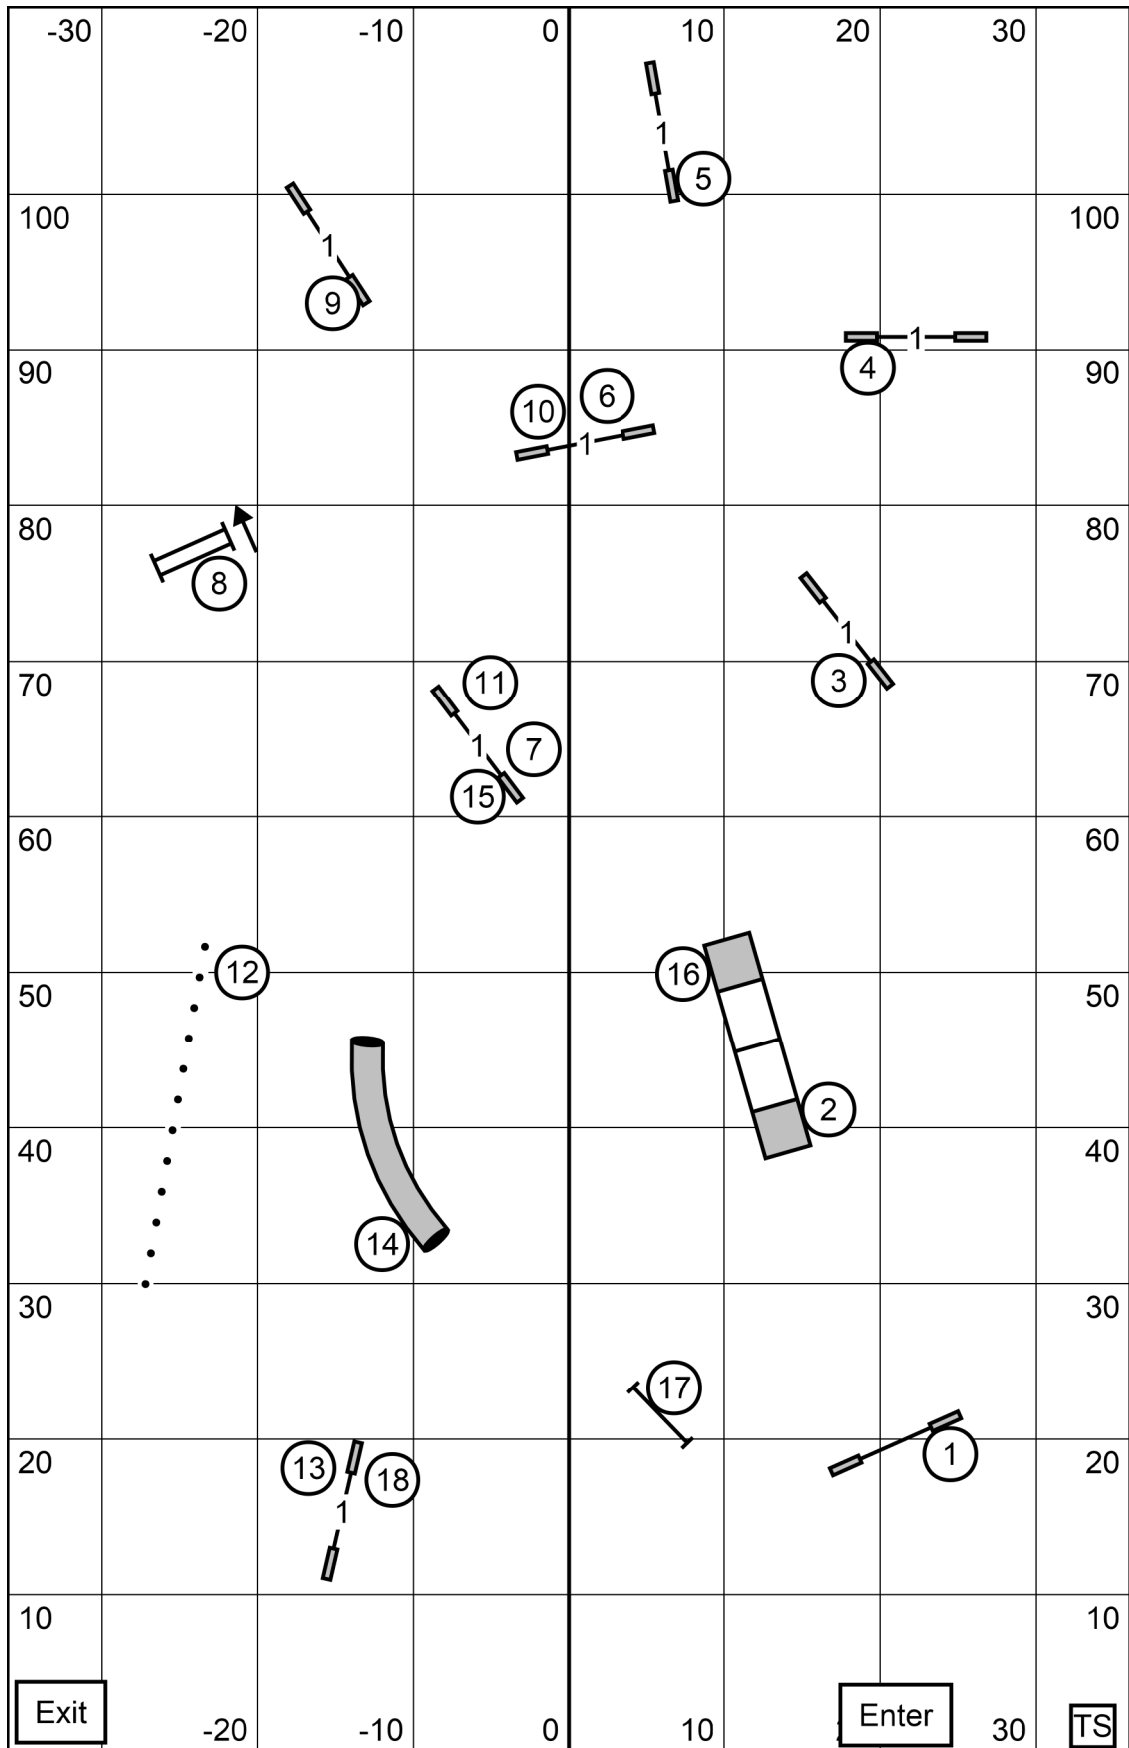

Timber Ridge Obedience Club of Central WI
Amherst Junction, WI
Ronda Bermke
Sunday May 1, 2022
T2B