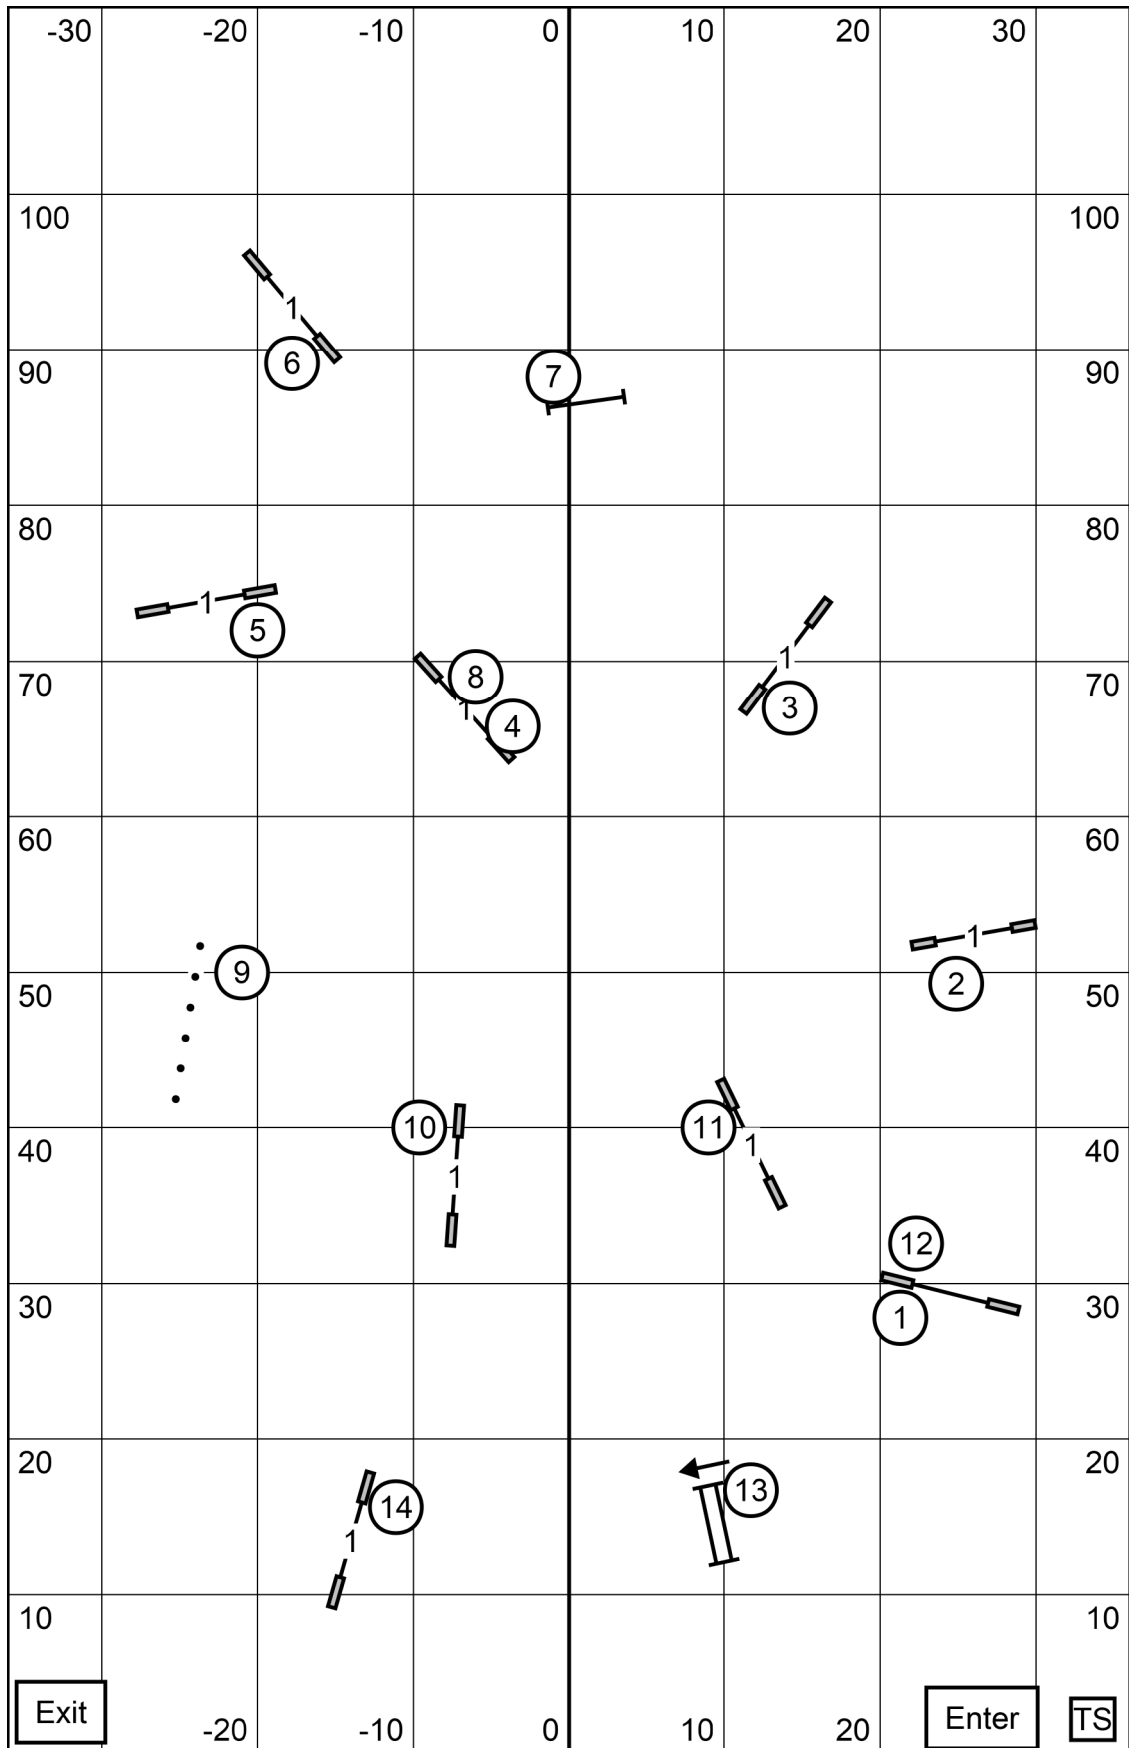

Timber Ridge Obedience Club of Central WI
Amherst Junction, WI
Ronda Bermke
Sunday May 1, 2022
Novice JWW