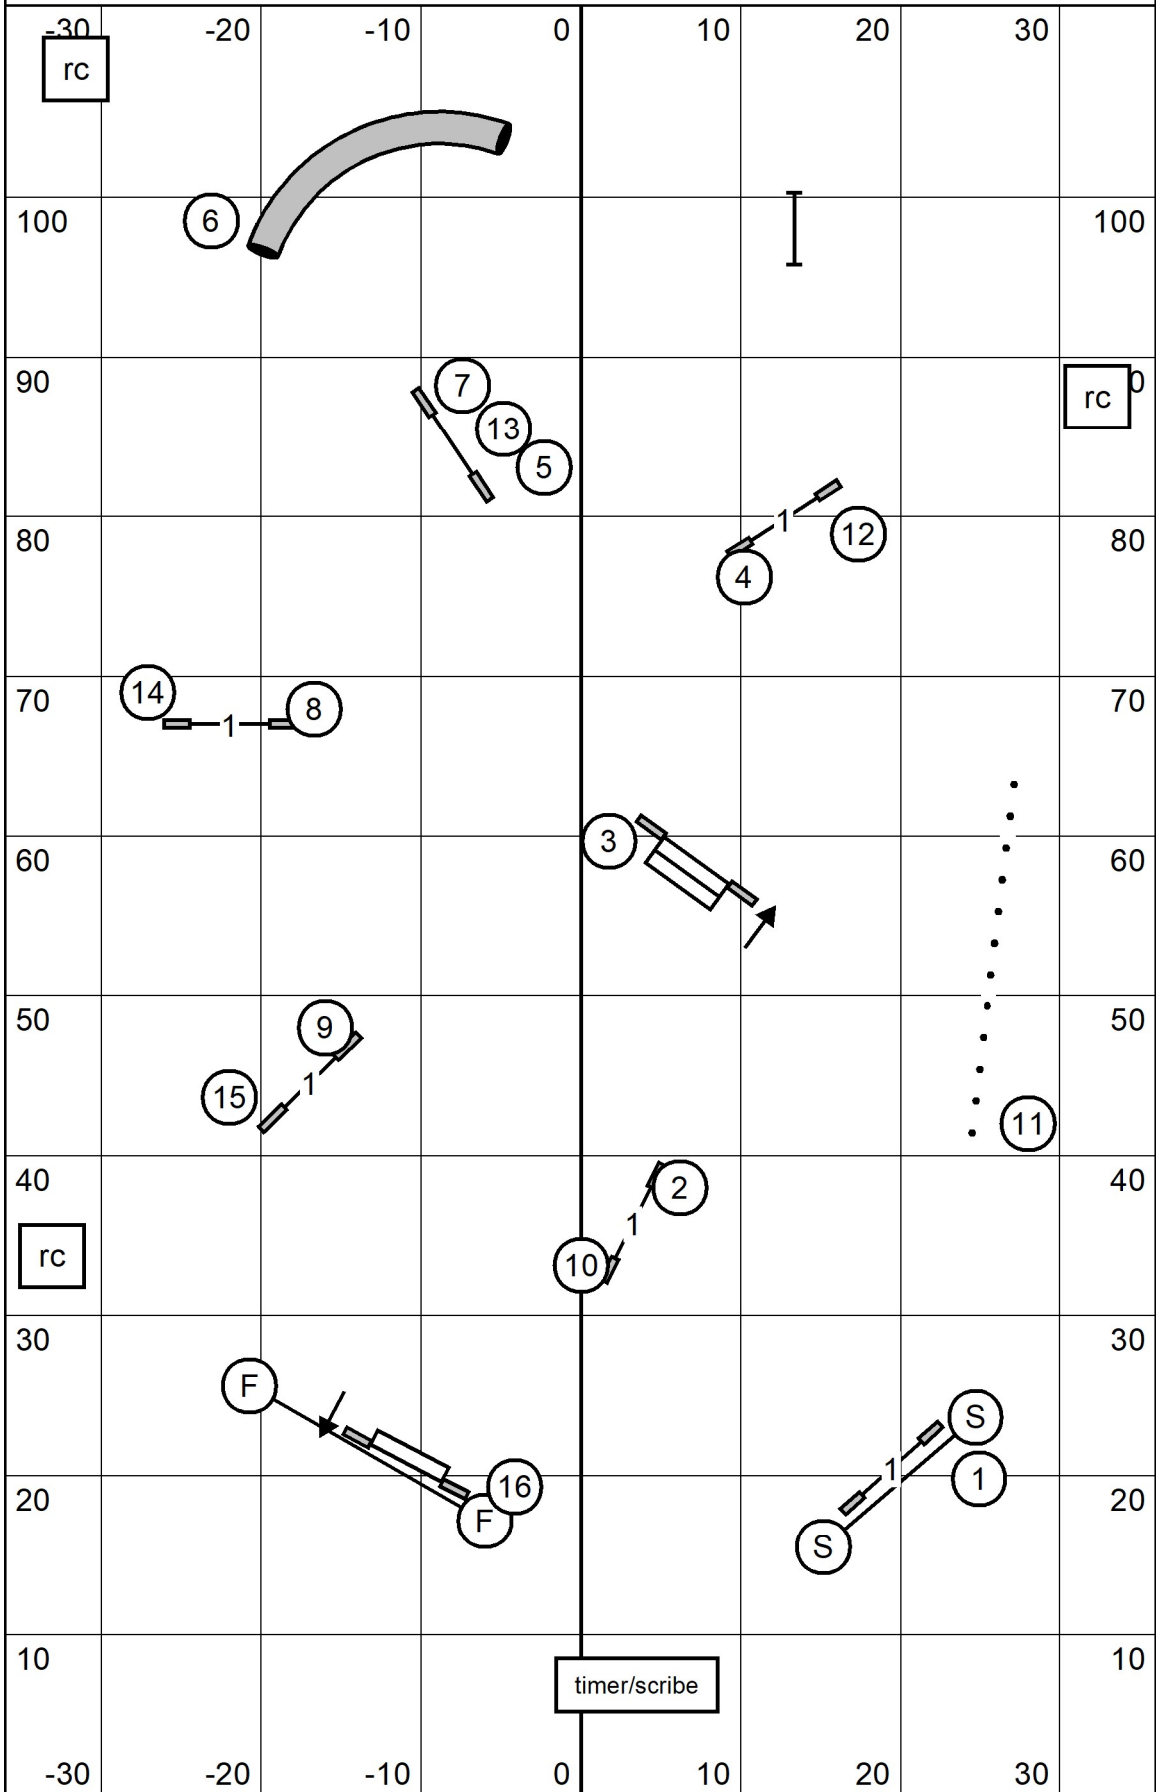

7

Timber Ridge Obedience Club of Central Wisconsin
Camp Bandy, Amherst Junction, WI
Kathryn Guerra Sunday November 13, 2022

OPEN
JWW