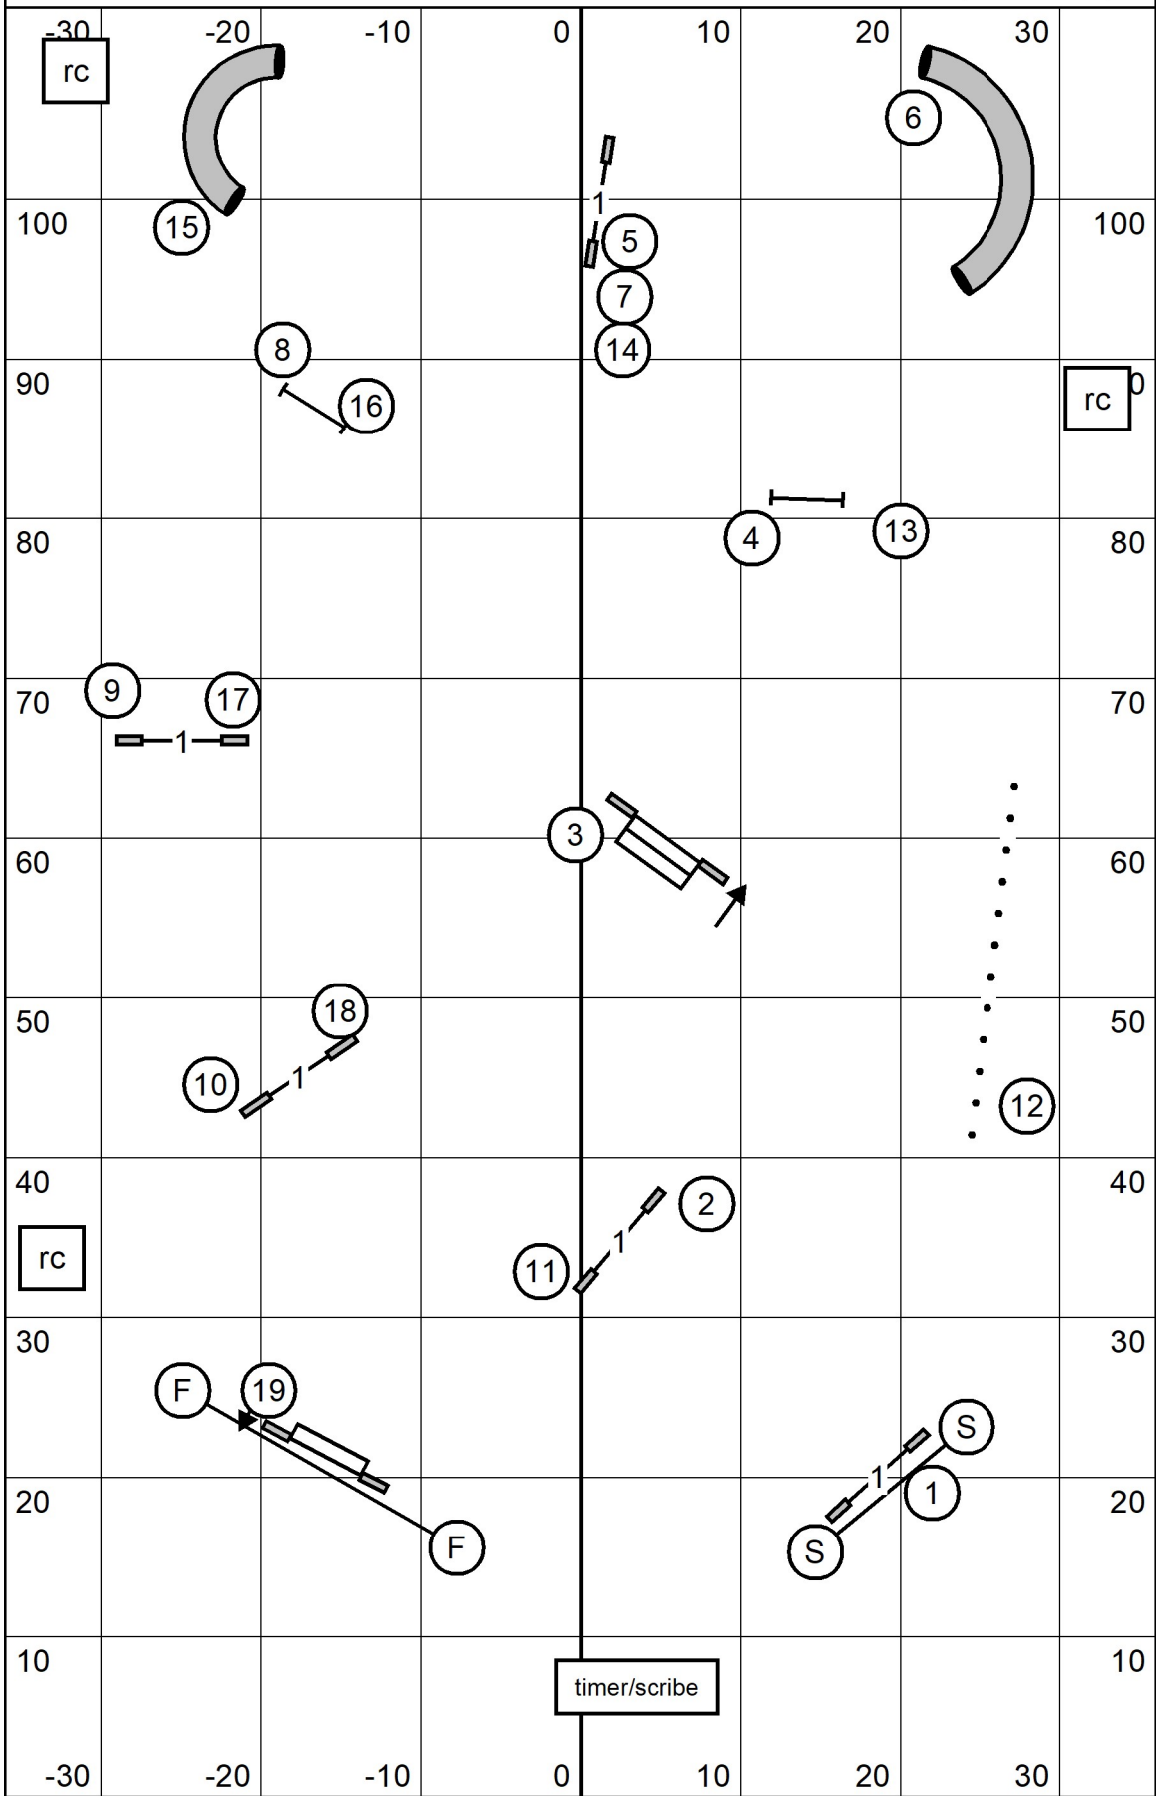

Timber Ridge Obedience Club of Central Wisconsin
Camp Bandy, Amherst Junction, WI
Kathryn Guerra Sunday November 13, 2022

1

EX/MAS
JWW