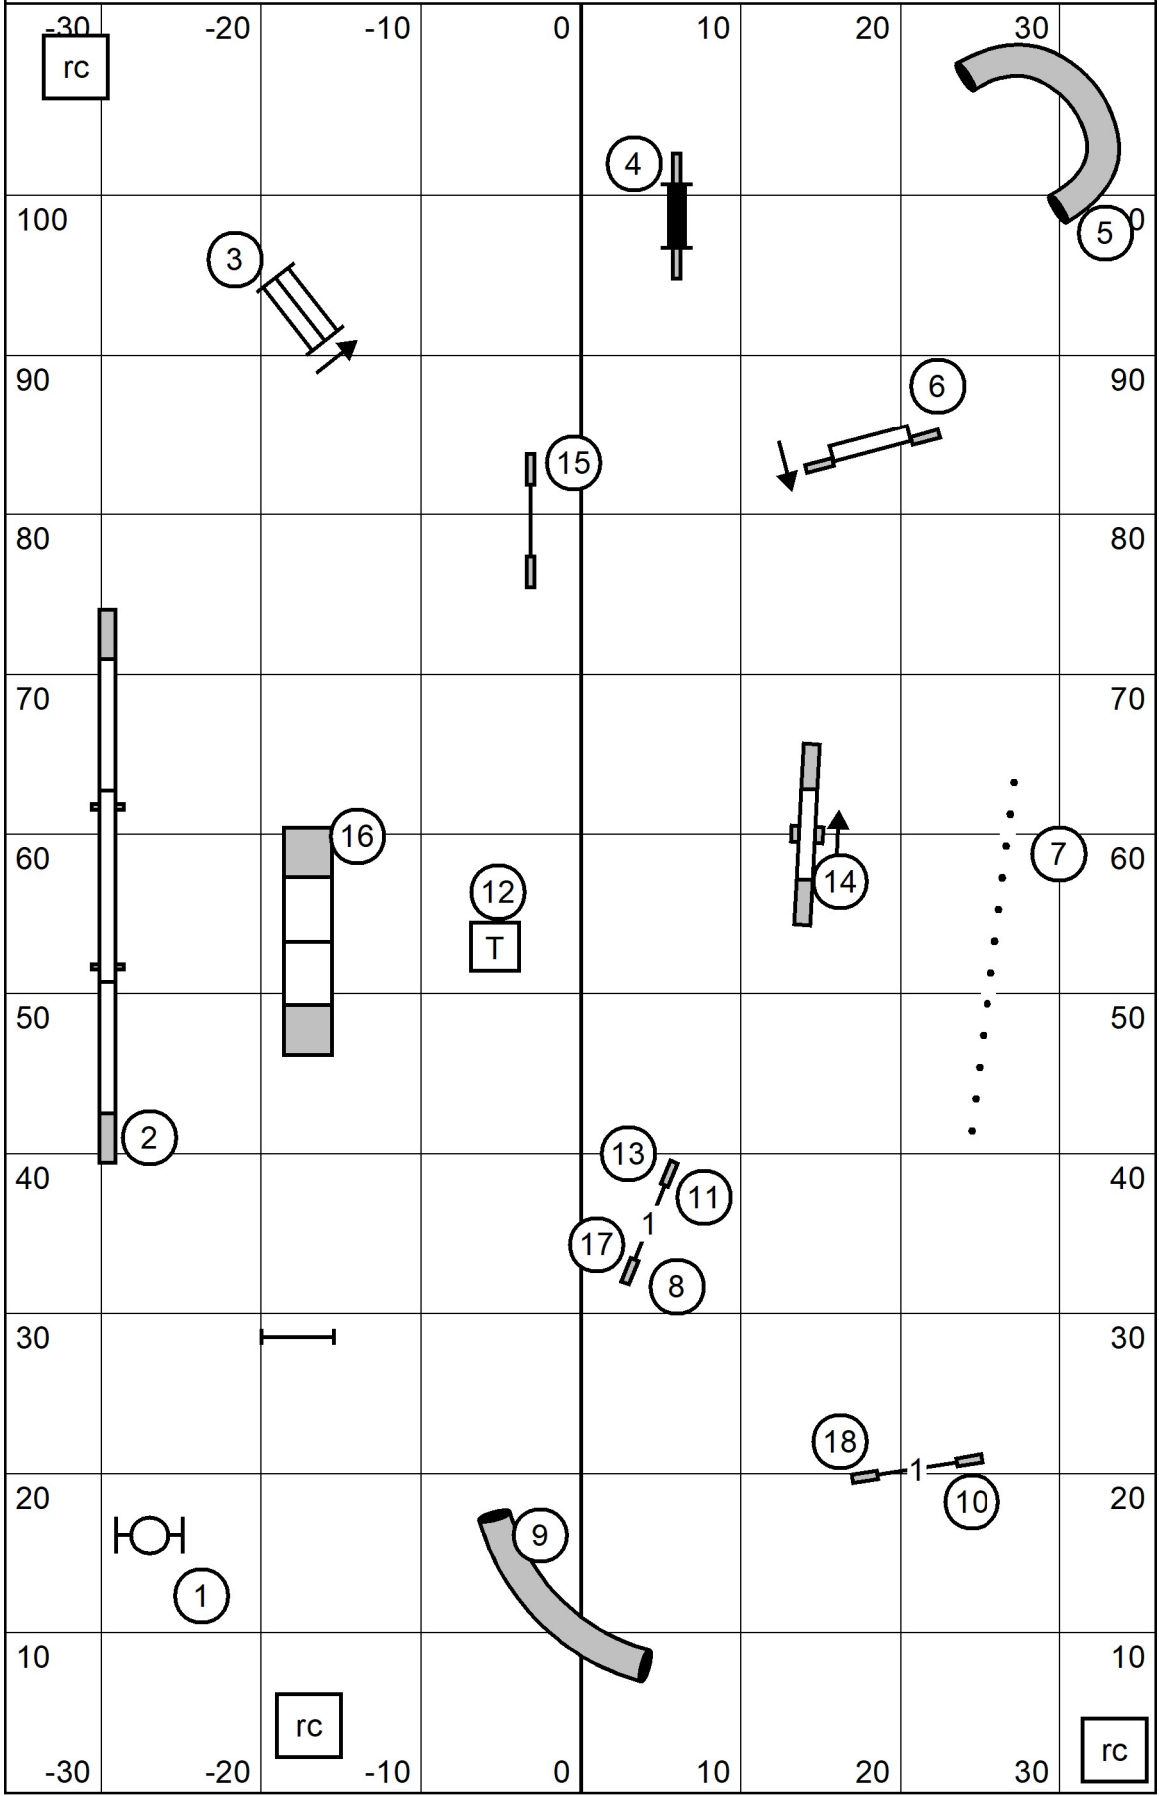

3

Timber Ridge Obedience Club of Central Wisconsin  
Camp Bandy, Amherst Junction, WI  
Kathryn Guerra Sunday November 13, 2022

E/MASTER  
STD

4

Timber Ridge Obedience Club of Central Wisconsin  
Camp Bandy, Amherst Junction, WI  
Kathryn Guerra Sunday November 13, 2022

OPEN  
STD

5

Timber Ridge Obedience Club of Central Wisconsin  
Camp Bandy, Amherst Junction, WI  
Kathryn Guerra Sunday November 13, 2022

NOVICE  
STD

Timber Ridge Obedience Club of Central Wisconsin  
 Camp Bandy, Amherst Junction, WI  
 Kathryn Guerra Sunday November 13, 2022

NOVICE  
JWW

Timber Ridge Obedience Club of Central Wisconsin  
 Camp Bandy, Amherst Junction, WI  
 Kathryn Guerra Sunday November 13, 2022

6

FAST

E/M Send Solid line 1-6-5  
 Open Send Dotted line 6-5  
 Novice Send Dashed line 6-5 (either end of tunnel)