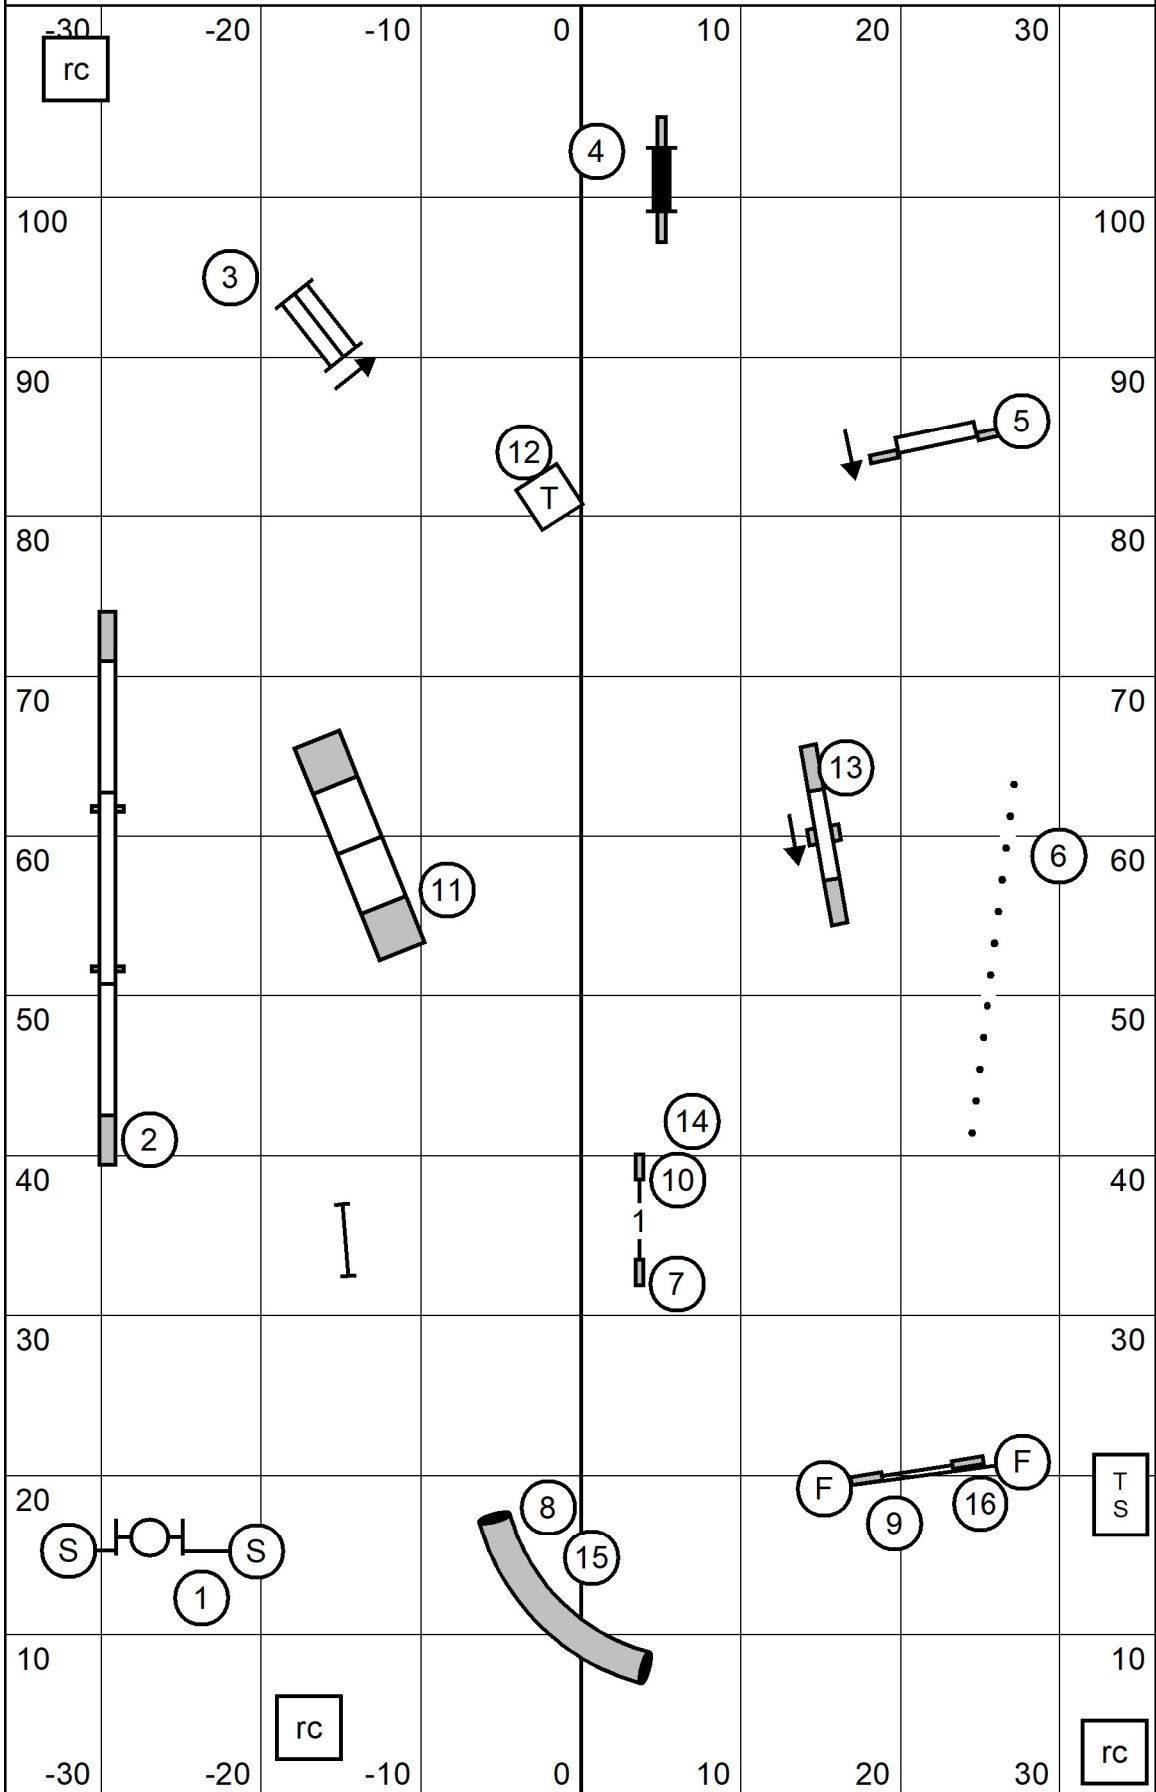

3

Timber Ridge Obedience Club of Central Wisconsin  
Camp Bandy, Amherst Junction, WI  
Kathryn Guerra Sunday November 13, 2022

E/MASTER  
STD

4

Timber Ridge Obedience Club of Central Wisconsin  
Camp Bandy, Amherst Junction, WI  
Kathryn Guerra Sunday November 13, 2022

OPEN  
STD

5

Timber Ridge Obedience Club of Central Wisconsin  
Camp Bandy, Amherst Junction, WI  
Kathryn Guerra Sunday November 13, 2022

NOVICE  
STD

Timber Ridge Obedience Club of Central Wisconsin  
 Camp Bandy, Amherst Junction, WI  
 Kathryn Guerra Sunday November 13, 2022

NOVICE  
JWW

Timber Ridge Obedience Club of Central Wisconsin  
 Camp Bandy, Amherst Junction, WI  
 Kathryn Guerra Sunday November 13, 2022

6

FAST

E/M Send Solid line 1-6-5  
 Open Send Dotted line 6-5  
 Novice Send Dashed line 6-5 (either end of tunnel)