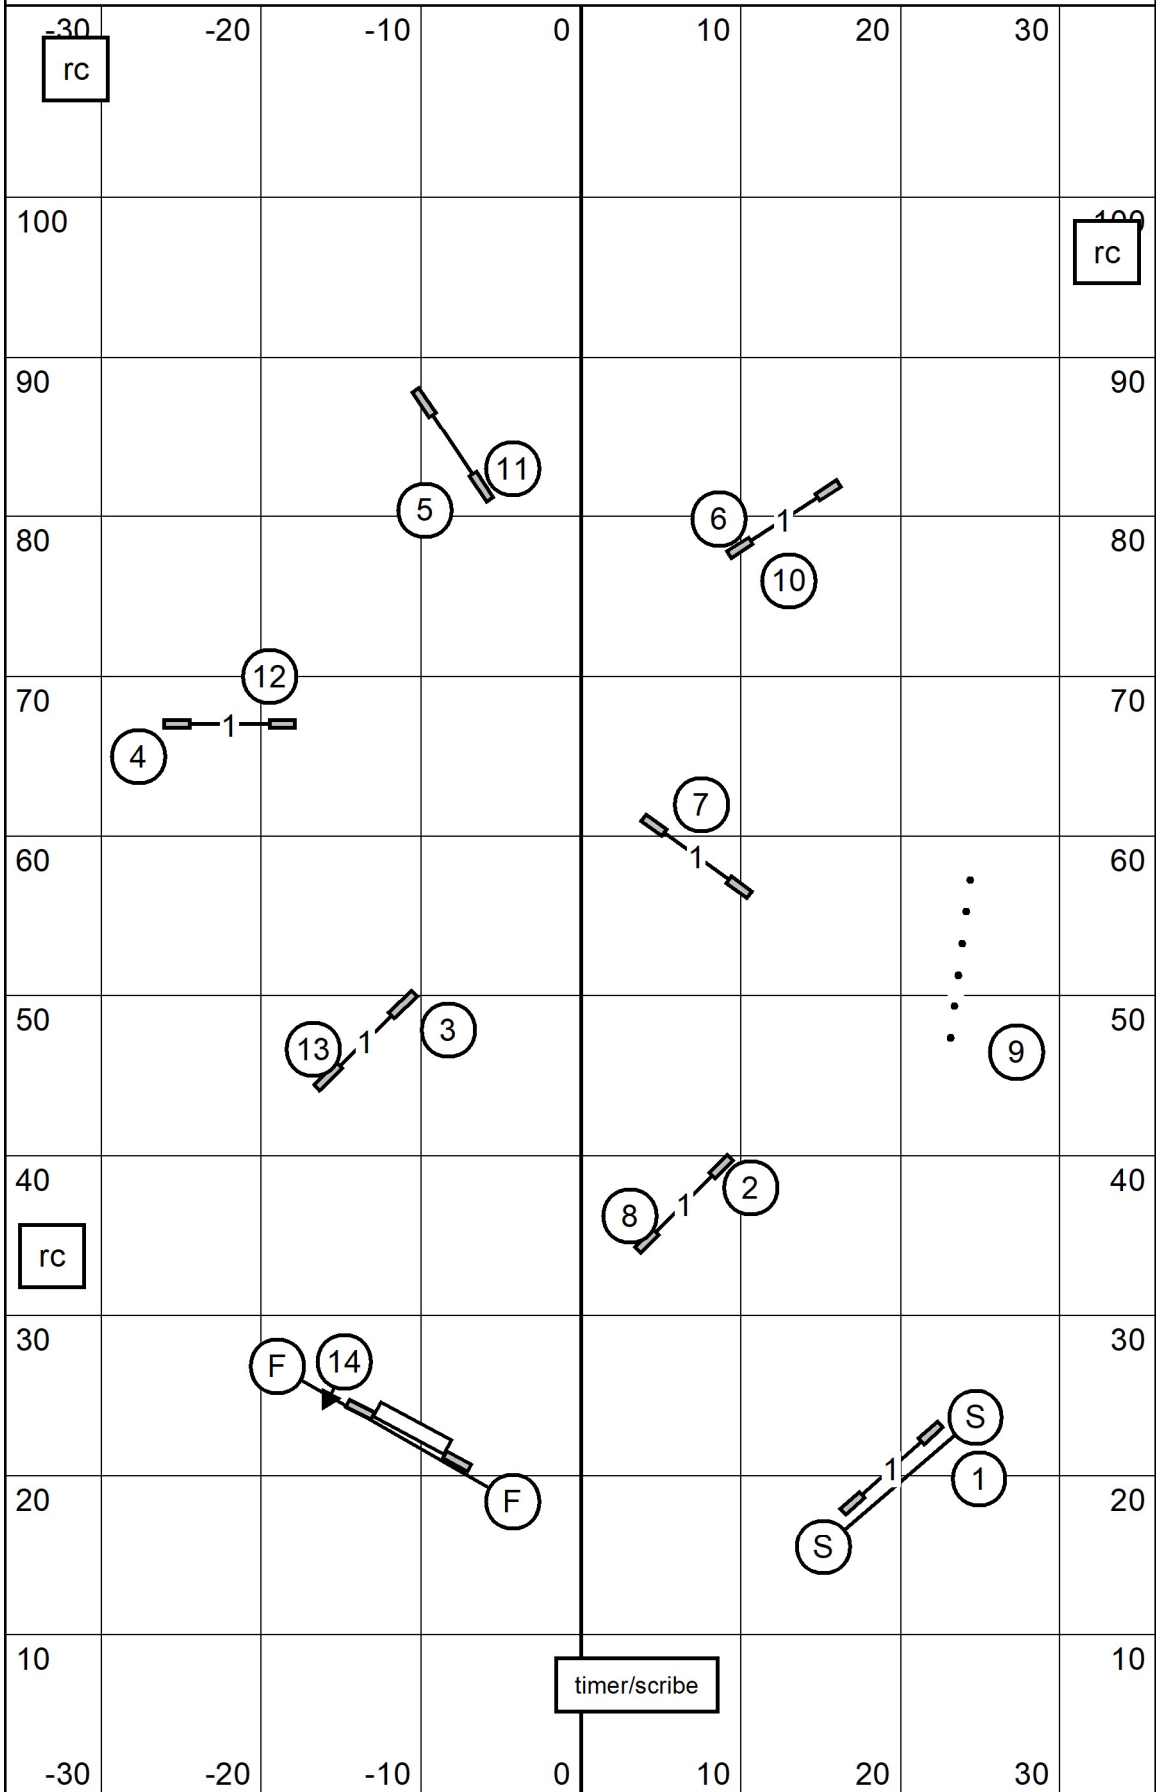

NOVICE  
JWW

Timber Ridge Obedience Club of Central Wisconsin  
 Camp Bandy, Amherst Junction, WI  
 Kathryn Guerra Sunday November 13, 2022

6

FAST

E/M Send Solid line 1-6-5  
 Open Send Dotted line 6-5  
 Novice Send Dashed line 6-5 (either end of tunnel)