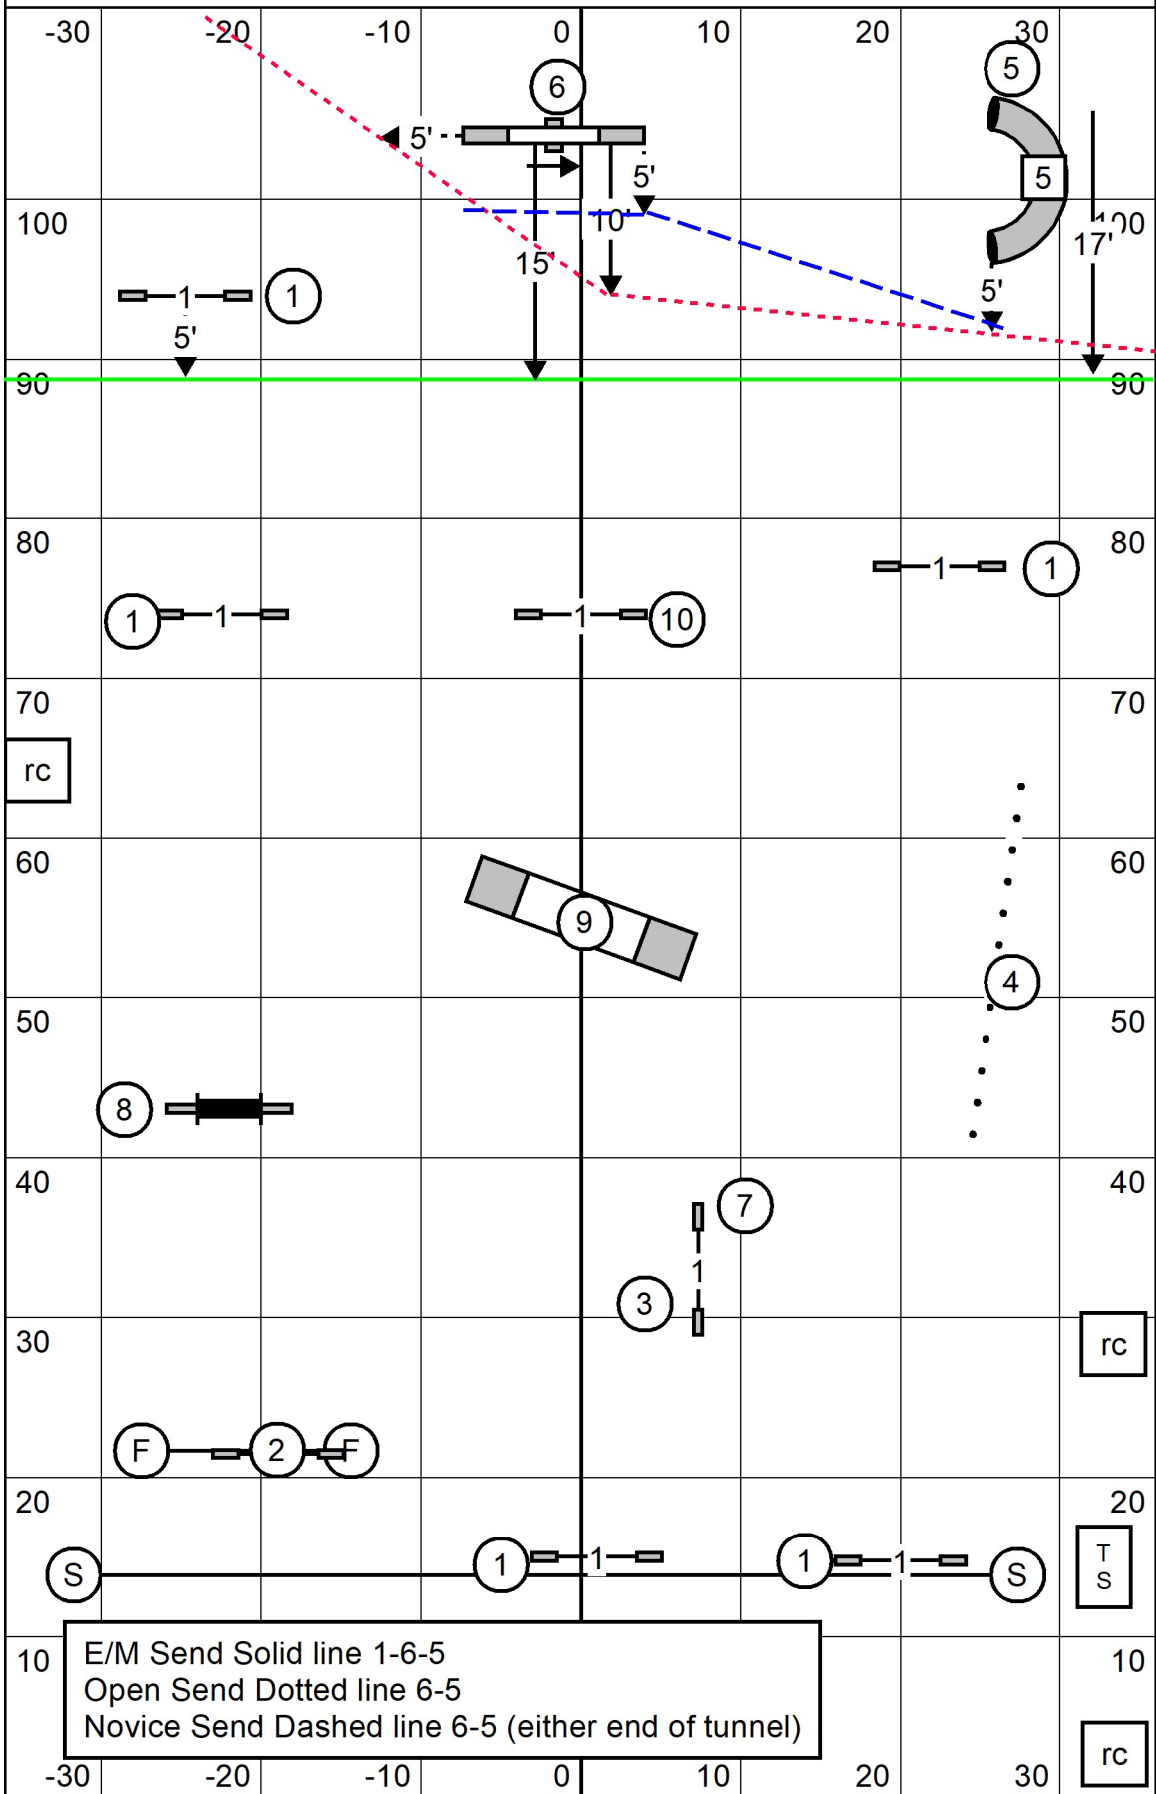

NOVICE  
JWW

Timber Ridge Obedience Club of Central Wisconsin  
 Camp Bandy, Amherst Junction, WI  
 Kathryn Guerra Sunday November 13, 2022

6

FAST

E/M Send Solid line 1-6-5  
 Open Send Dotted line 6-5  
 Novice Send Dashed line 6-5 (either end of tunnel)