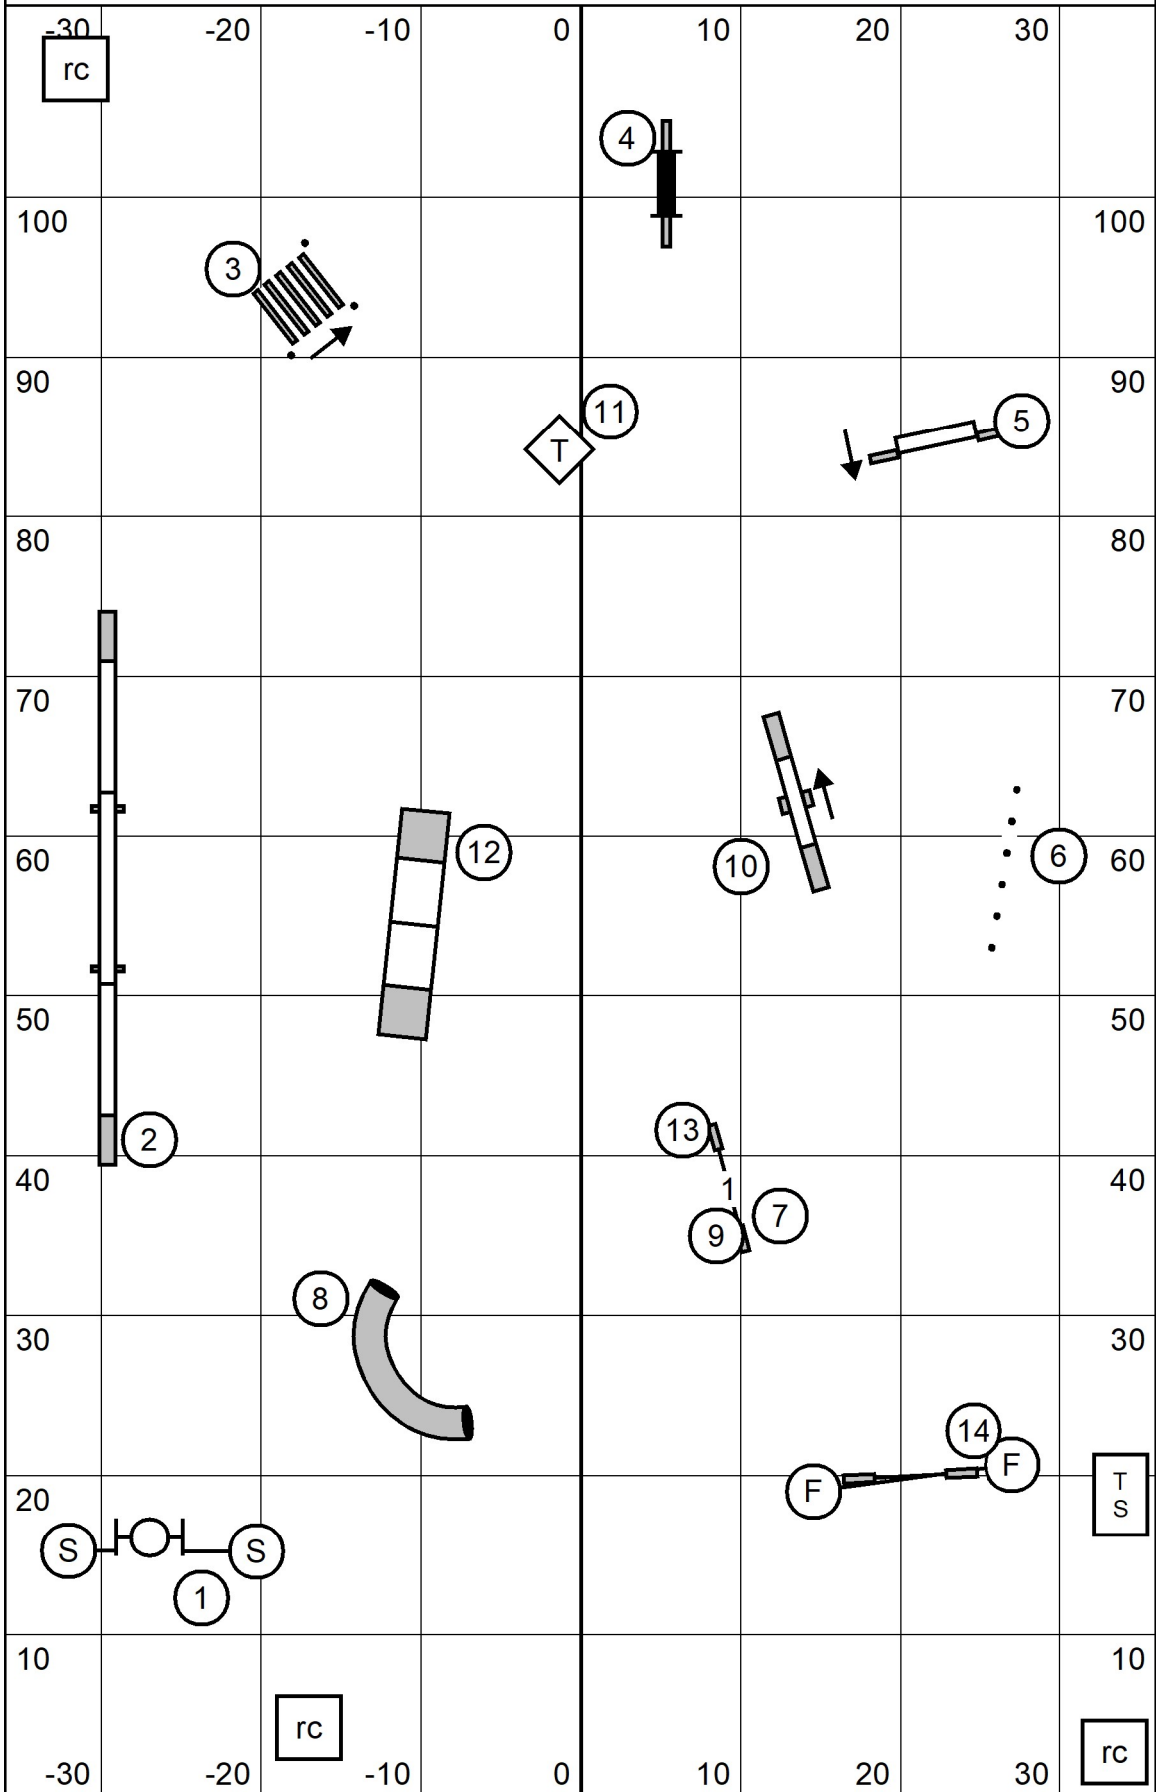

3

Timber Ridge Obedience Club of Central Wisconsin  
Camp Bandy, Amherst Junction, WI  
Kathryn Guerra Sunday November 13, 2022

E/MASTER  
STD

4

Timber Ridge Obedience Club of Central Wisconsin  
Camp Bandy, Amherst Junction, WI  
Kathryn Guerra Sunday November 13, 2022

OPEN  
STD

5

Timber Ridge Obedience Club of Central Wisconsin  
Camp Bandy, Amherst Junction, WI  
Kathryn Guerra Sunday November 13, 2022

NOVICE  
STD

Timber Ridge Obedience Club of Central Wisconsin  
 Camp Bandy, Amherst Junction, WI  
 Kathryn Guerra Sunday November 13, 2022

NOVICE  
JWW

Timber Ridge Obedience Club of Central Wisconsin  
 Camp Bandy, Amherst Junction, WI  
 Kathryn Guerra Sunday November 13, 2022

6

FAST

E/M Send Solid line 1-6-5  
 Open Send Dotted line 6-5  
 Novice Send Dashed line 6-5 (either end of tunnel)