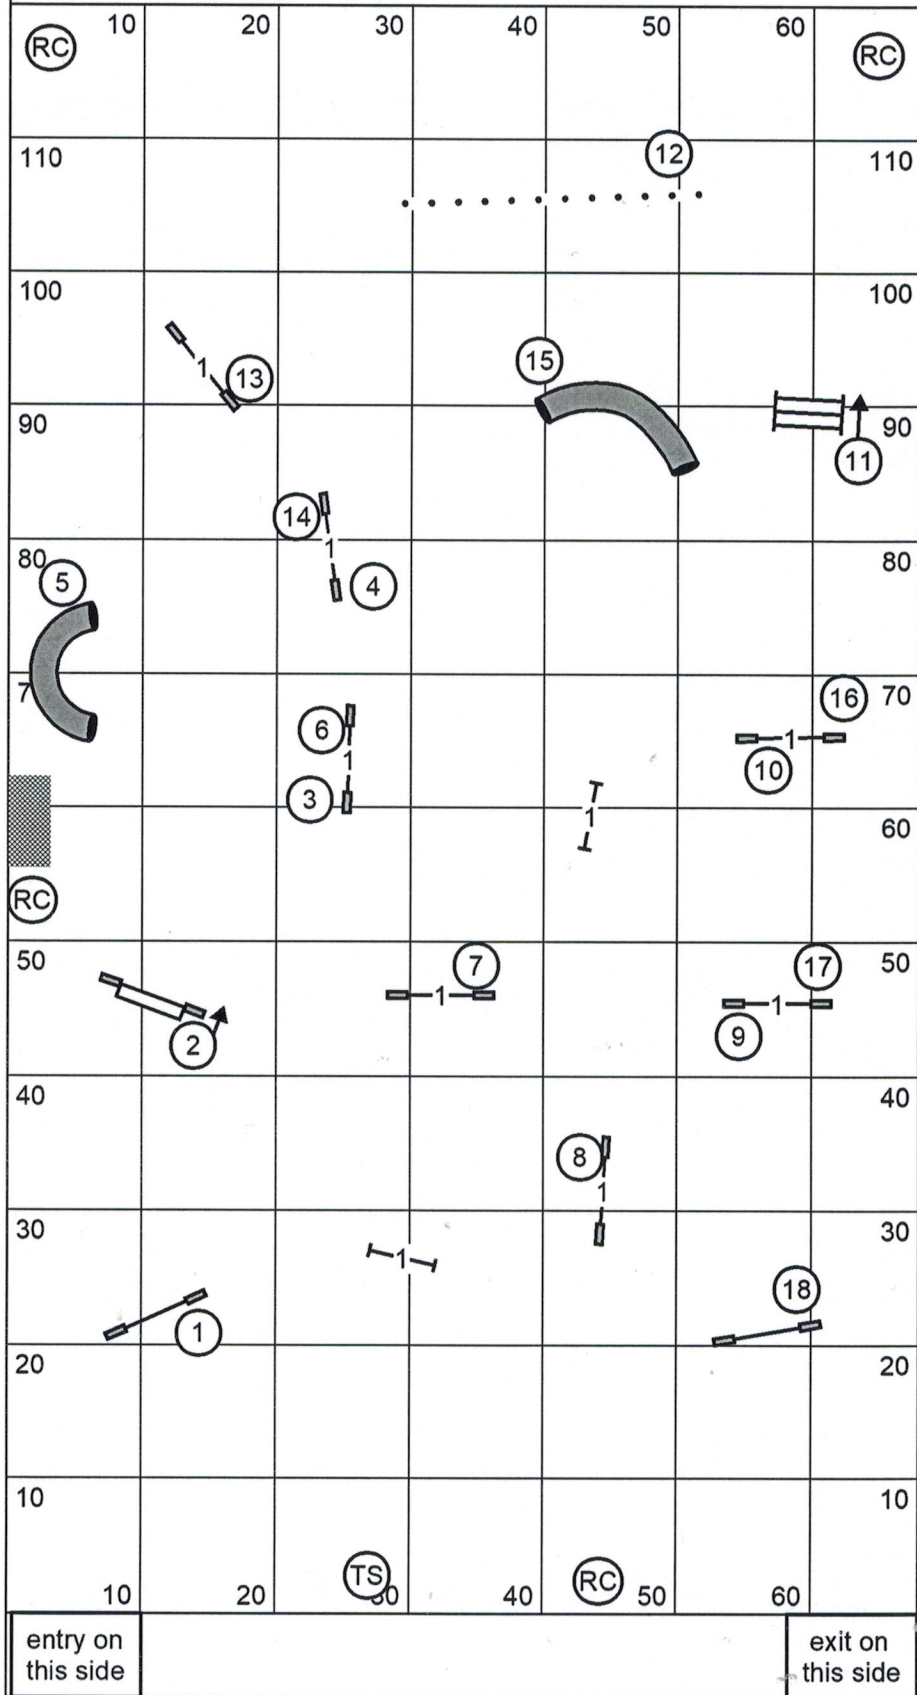

Oshkosh Kennel Club
Excellent/Master Jumpers with Weaves Class
Saturday, January 28, 2023
Judge: Cynthia Tilly
68 X 120 indoors on stall mats