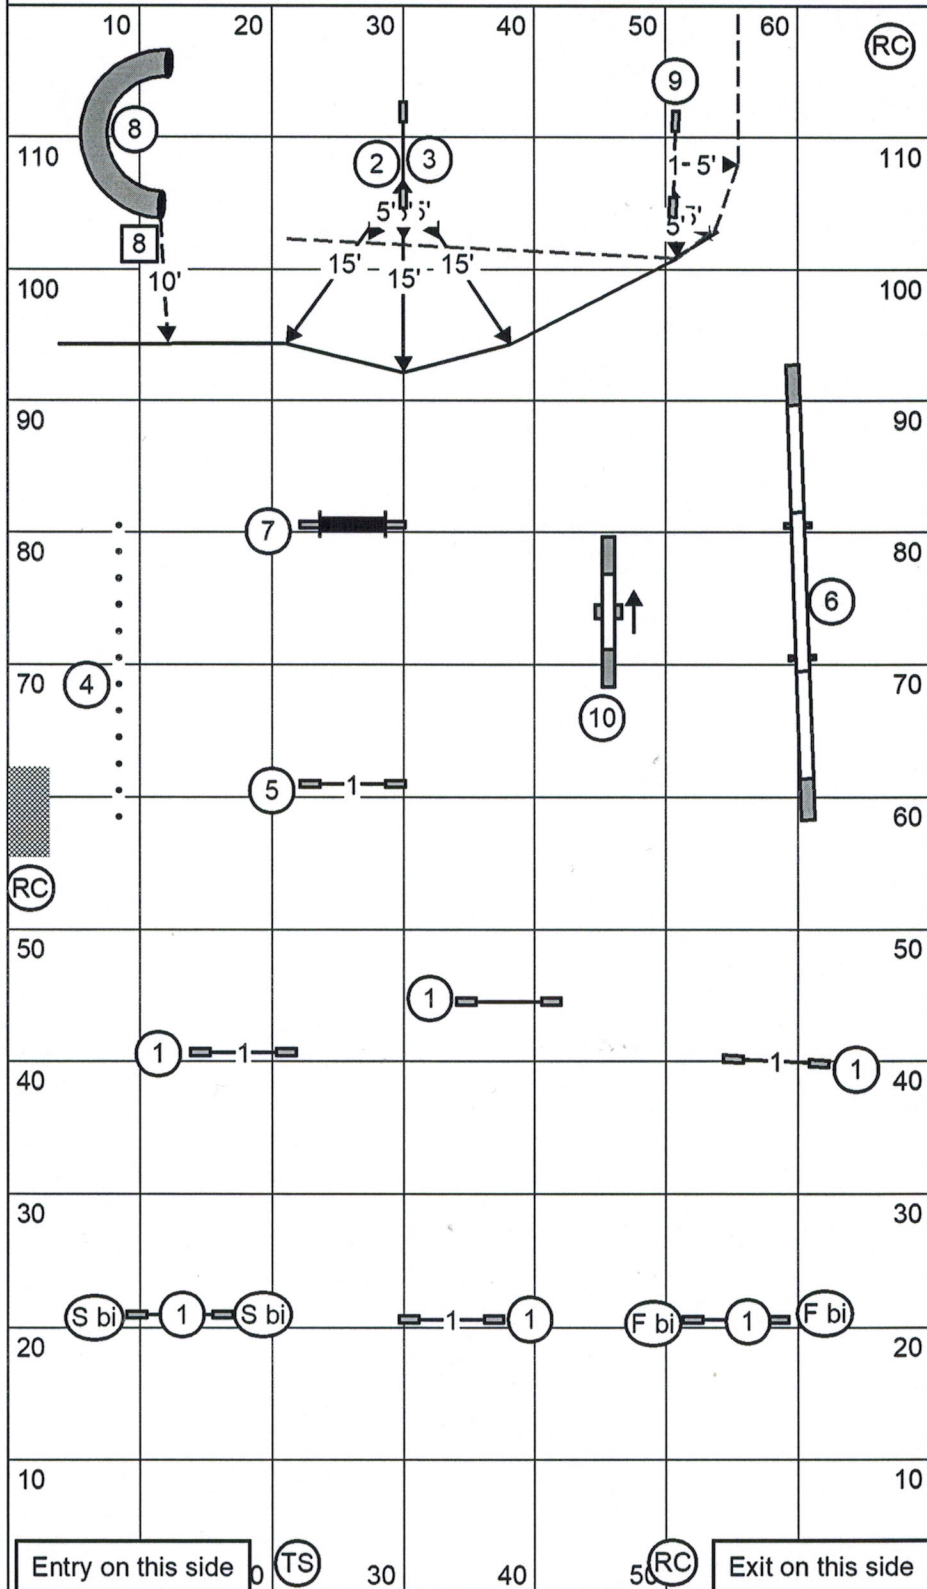

Excellent/Master Send: 3 to square 8 to 2-use solid line
 Open Send: 3 to round 8-use solid line
 Novice Send: 9 to 3 or 2 to 9-use dashed line

Oshkosh Kennel Club
 Time 2 Beat Class
 Saturday, January 28, 2023
 Judge: Cynthia Tilly
 68 X 120 indoors on stall mats