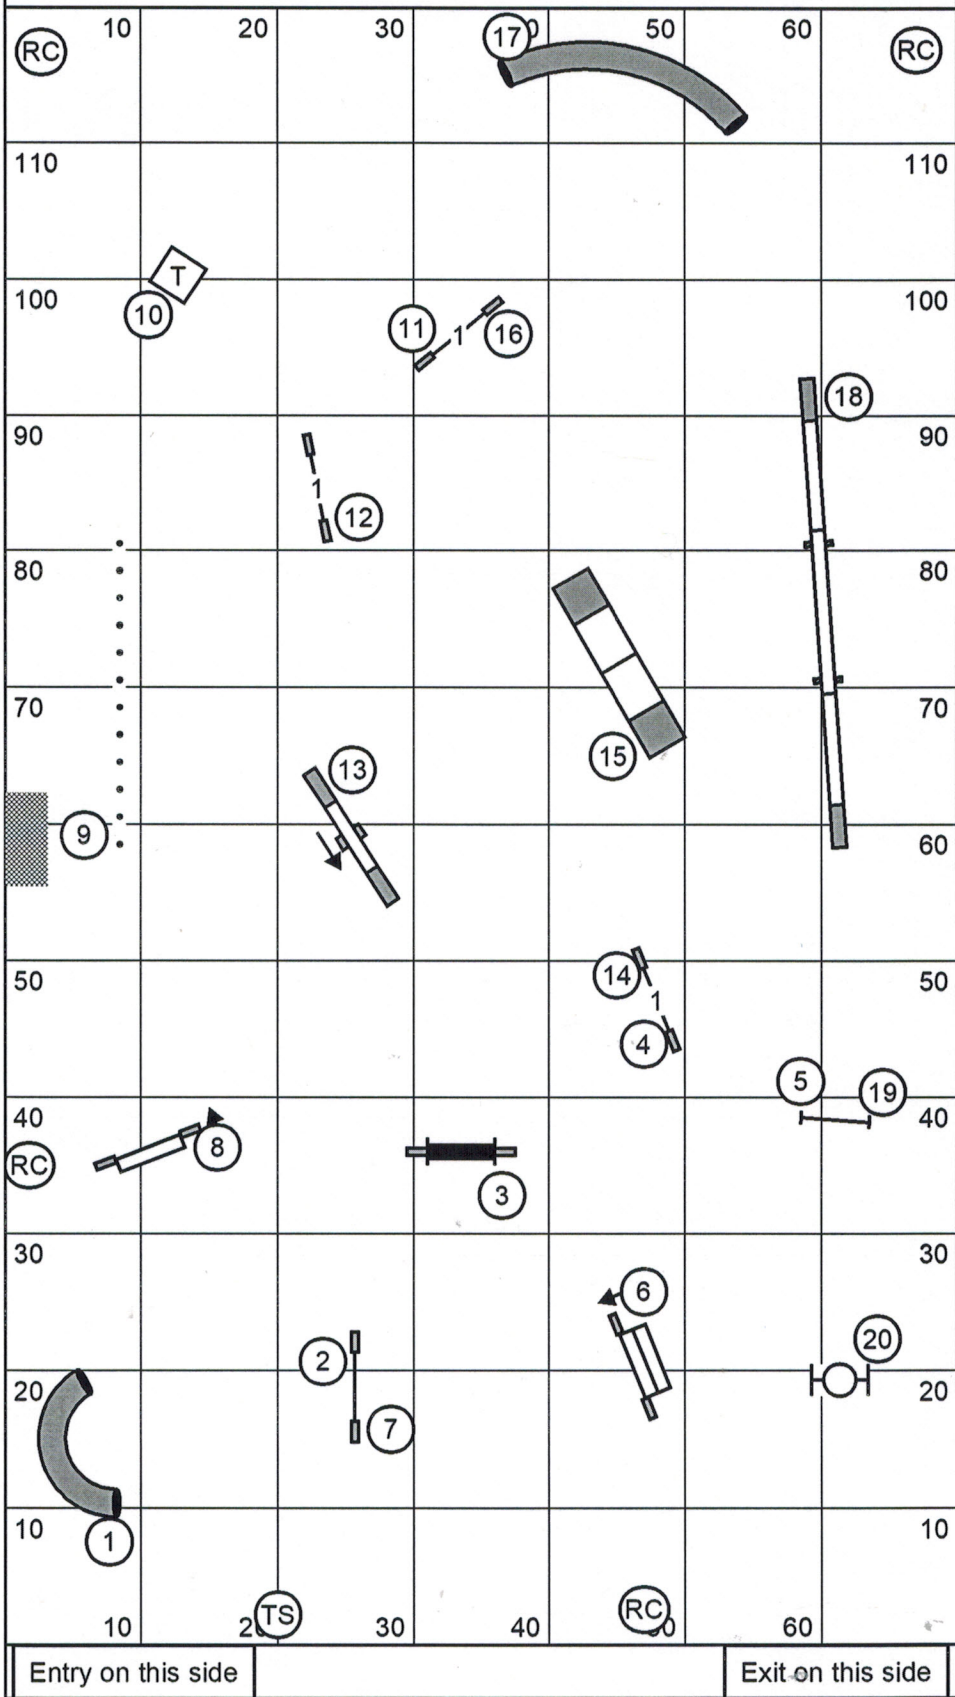

Oshkosh Kennel Club
 Excellent/Master Standard Class
 Saturday, January 28, 2023
 Judge: Cynthia Tilly
 68 X 120 indoors on stall mats

Entry on this side

Exit on this side

Oshkosh Kennel Club
 Open Standard Class
 Saturday, January 28, 2023
 Judge: Cynthia Tilly
 68 X 120 indoors on stall mats

Excellent/Master Send: 3 to square 8 to 2-use solid line
 Open Send: 3 to round 8-use solid line
 Novice Send: 9 to 3 or 2 to 9-use dashed line

Oshkosh Kennel Club
 Time 2 Beat Class
 Saturday, January 28, 2023
 Judge: Cynthia Tilly
 68 X 120 indoors on stall mats