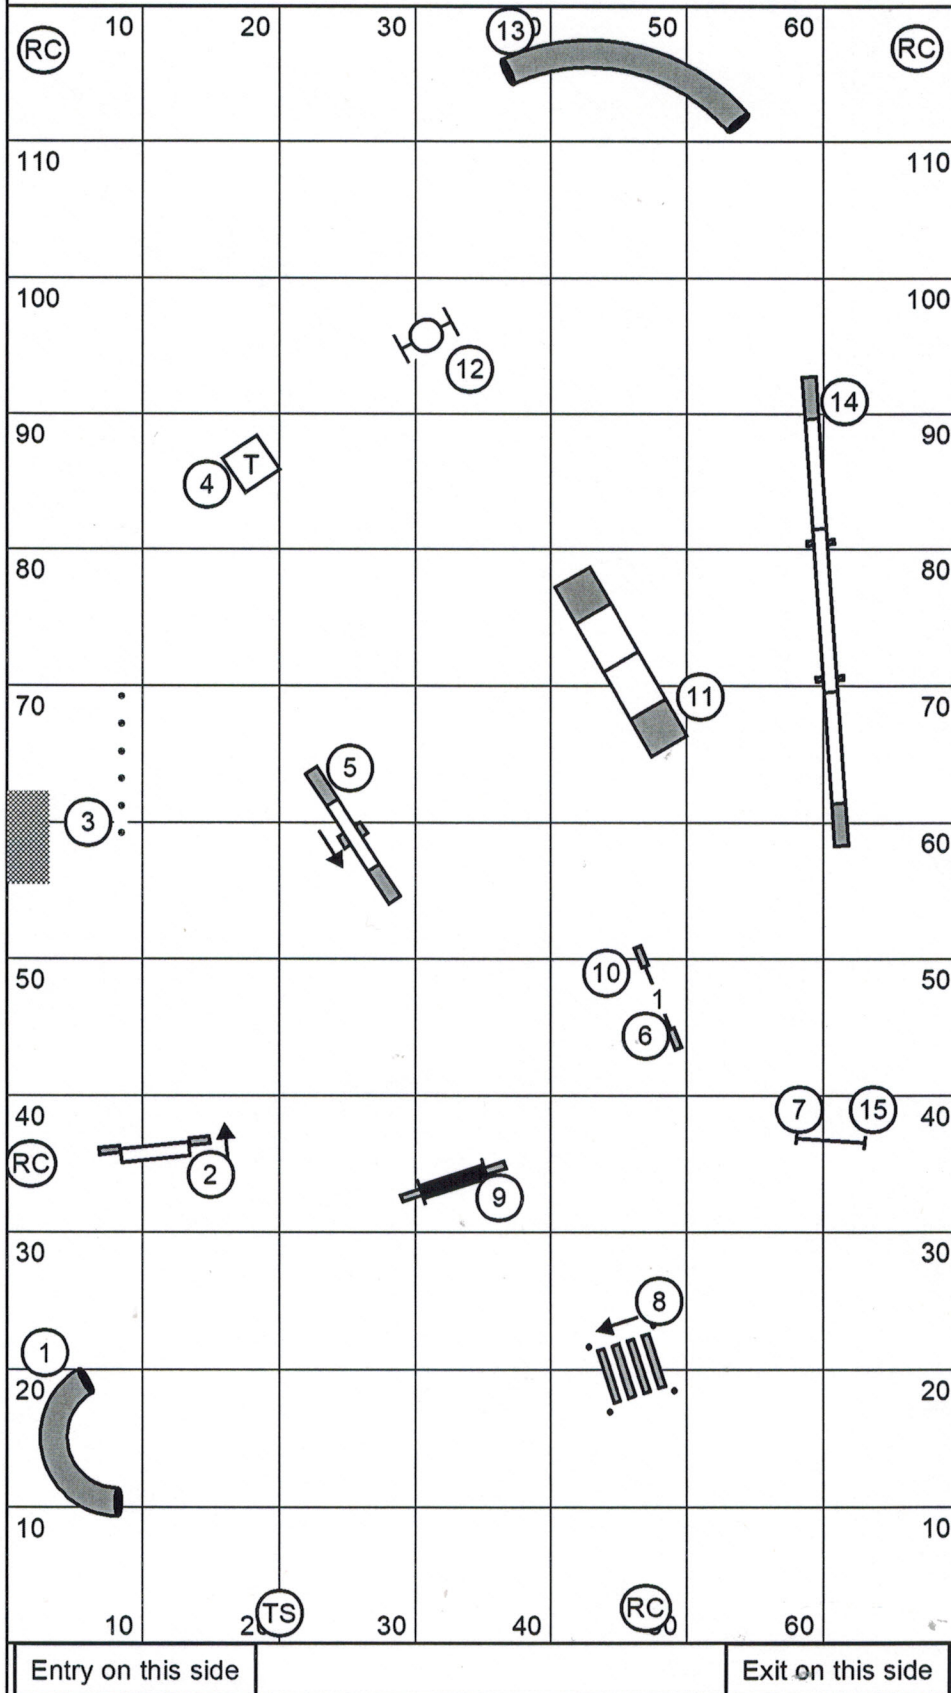

Oshkosh Kennel Club
Novice Standard Class
Saturday, January 28, 2023
Judge: Cynthia Tilly
68 X 120 indoors on stall mats