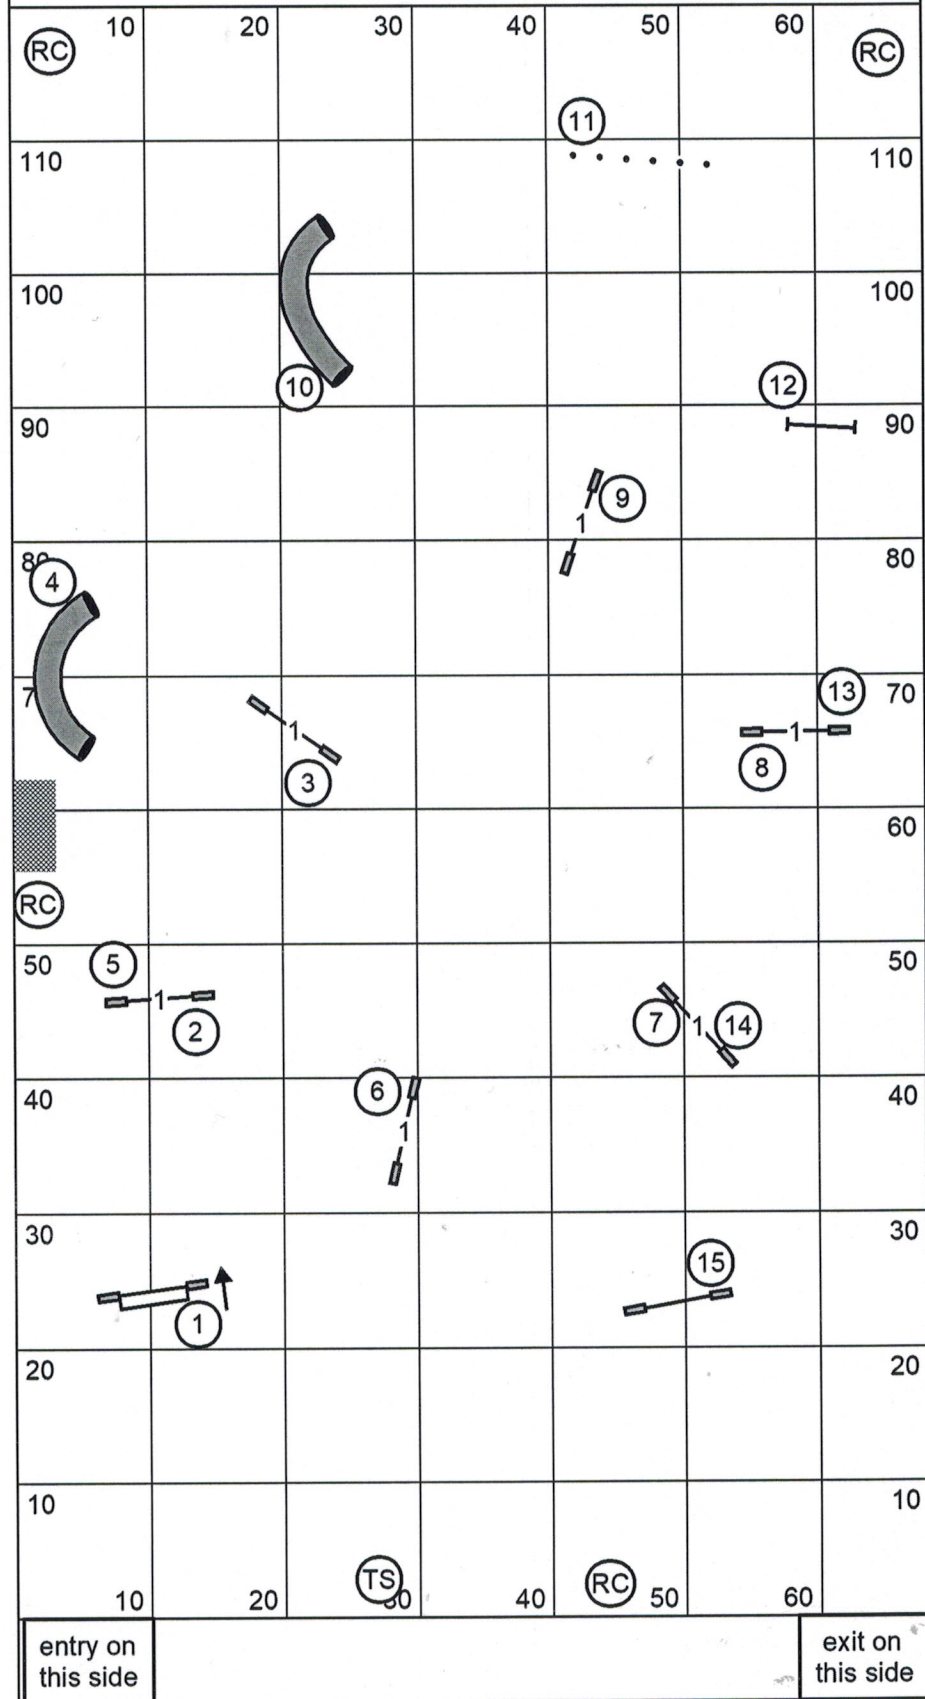

Oshkosh Kennel Club
Novice Jumpers with Weaves Class
Saturday, January 28, 2023
Judge: Cynthia Tilly
68 X 120 indoors on stall mats