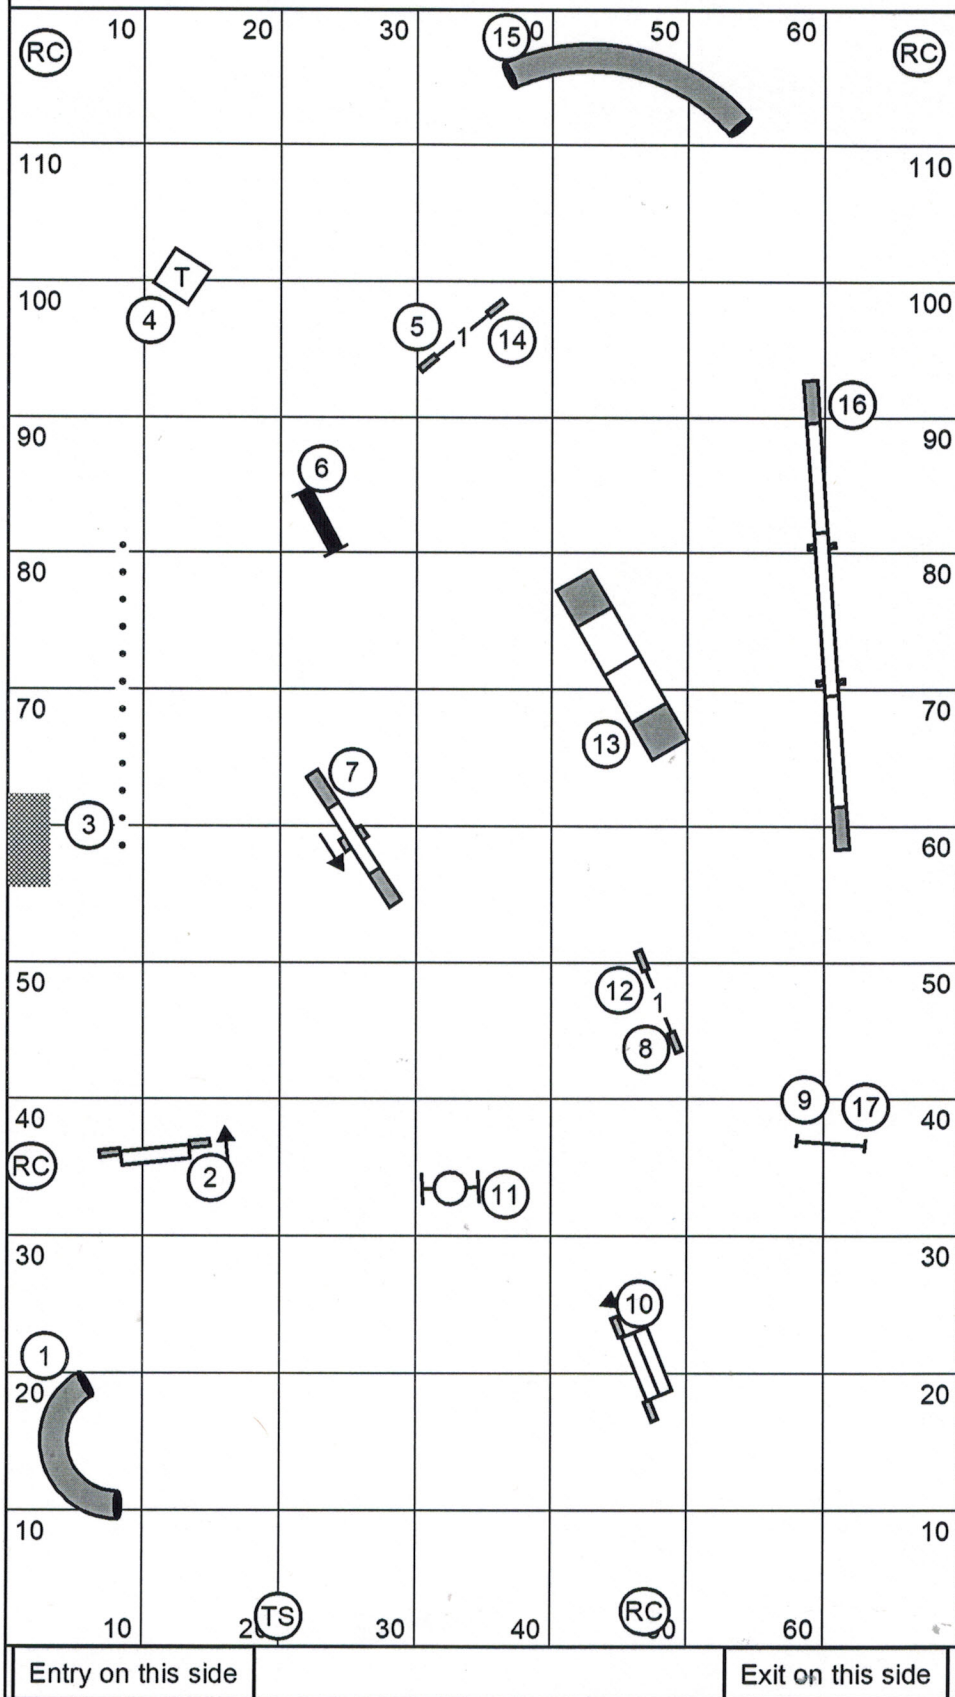

Oshkosh Kennel Club
 Excellent/Master Standard Class
 Saturday, January 28, 2023
 Judge: Cynthia Tilly
 68 X 120 indoors on stall mats

Entry on this side

Exit on this side

Oshkosh Kennel Club
 Open Standard Class
 Saturday, January 28, 2023
 Judge: Cynthia Tilly
 68 X 120 indoors on stall mats

Excellent/Master Send: 3 to square 8 to 2-use solid line
 Open Send: 3 to round 8-use solid line
 Novice Send: 9 to 3 or 2 to 9-use dashed line

Oshkosh Kennel Club
 Time 2 Beat Class
 Saturday, January 28, 2023
 Judge: Cynthia Tilly
 68 X 120 indoors on stall mats