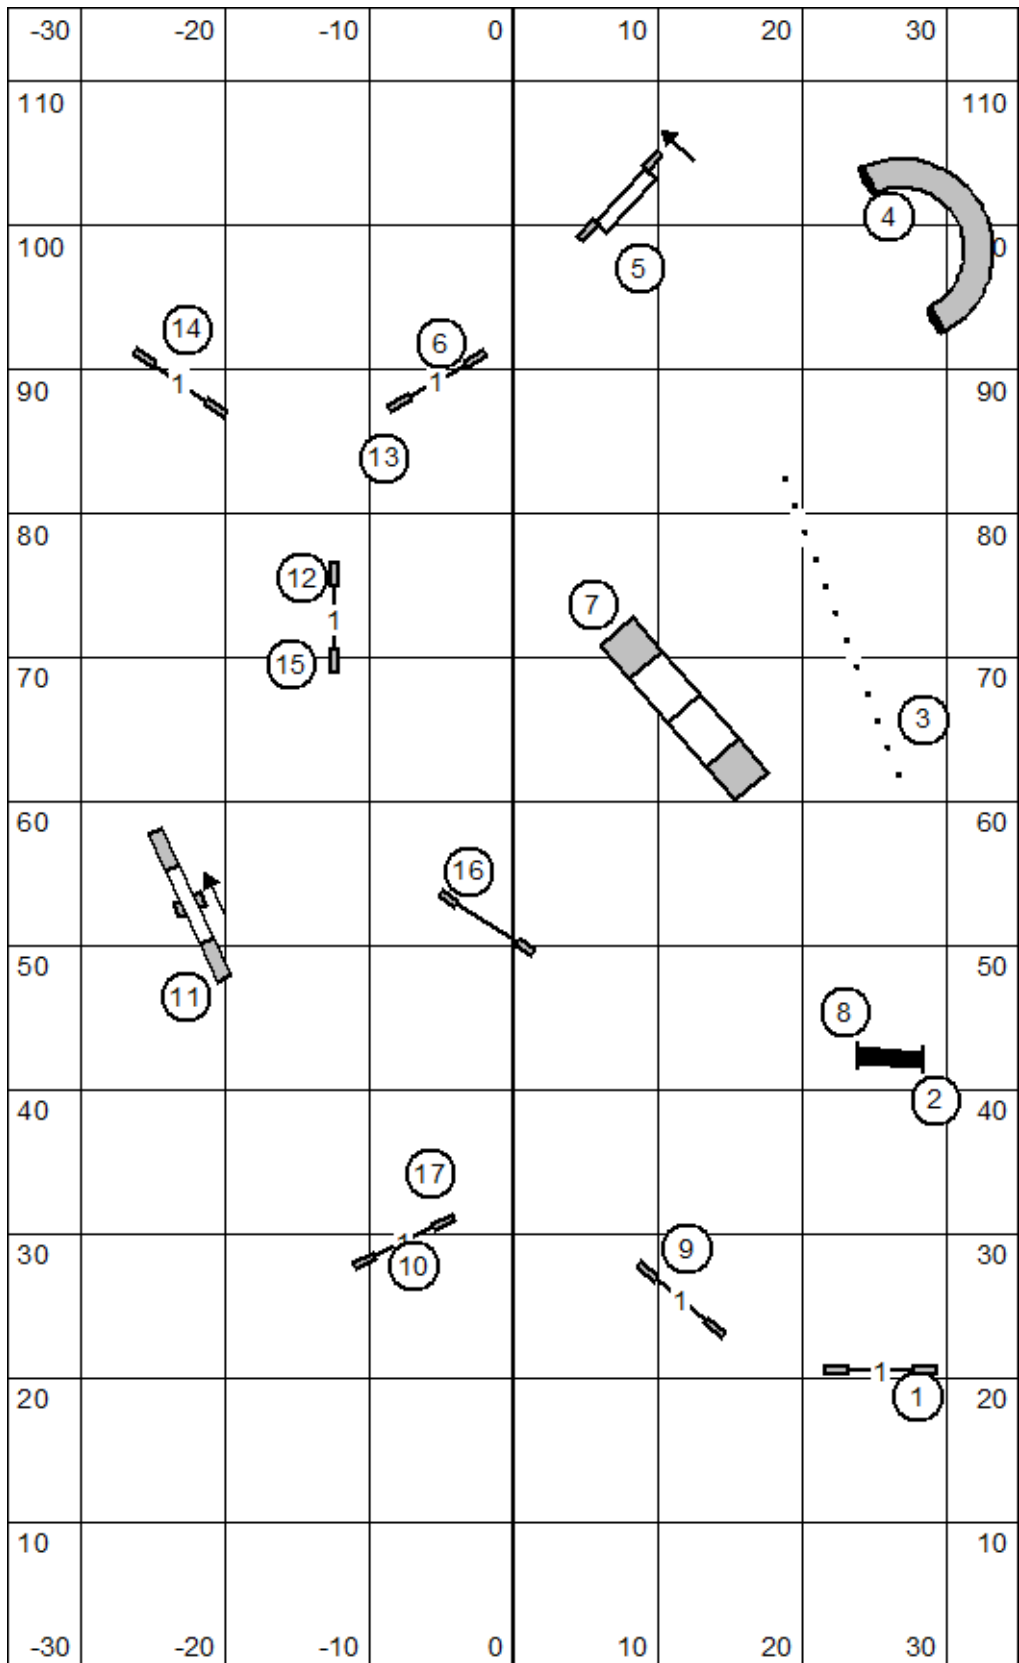

Wisconsin Rapids Kennel Club 9-24-22 MX JWW Terry Elger

Wisconsin Rapids Kennel Club 9-24-22 **Novice JWW** Terry Elger

Wisconsin Rapids Kennel Club 9-24-22 **Open JWW** Terry Elger

Wisconsin Rapids Kennel Club 9-24-22 **Time 2 Beat** Terry Elger