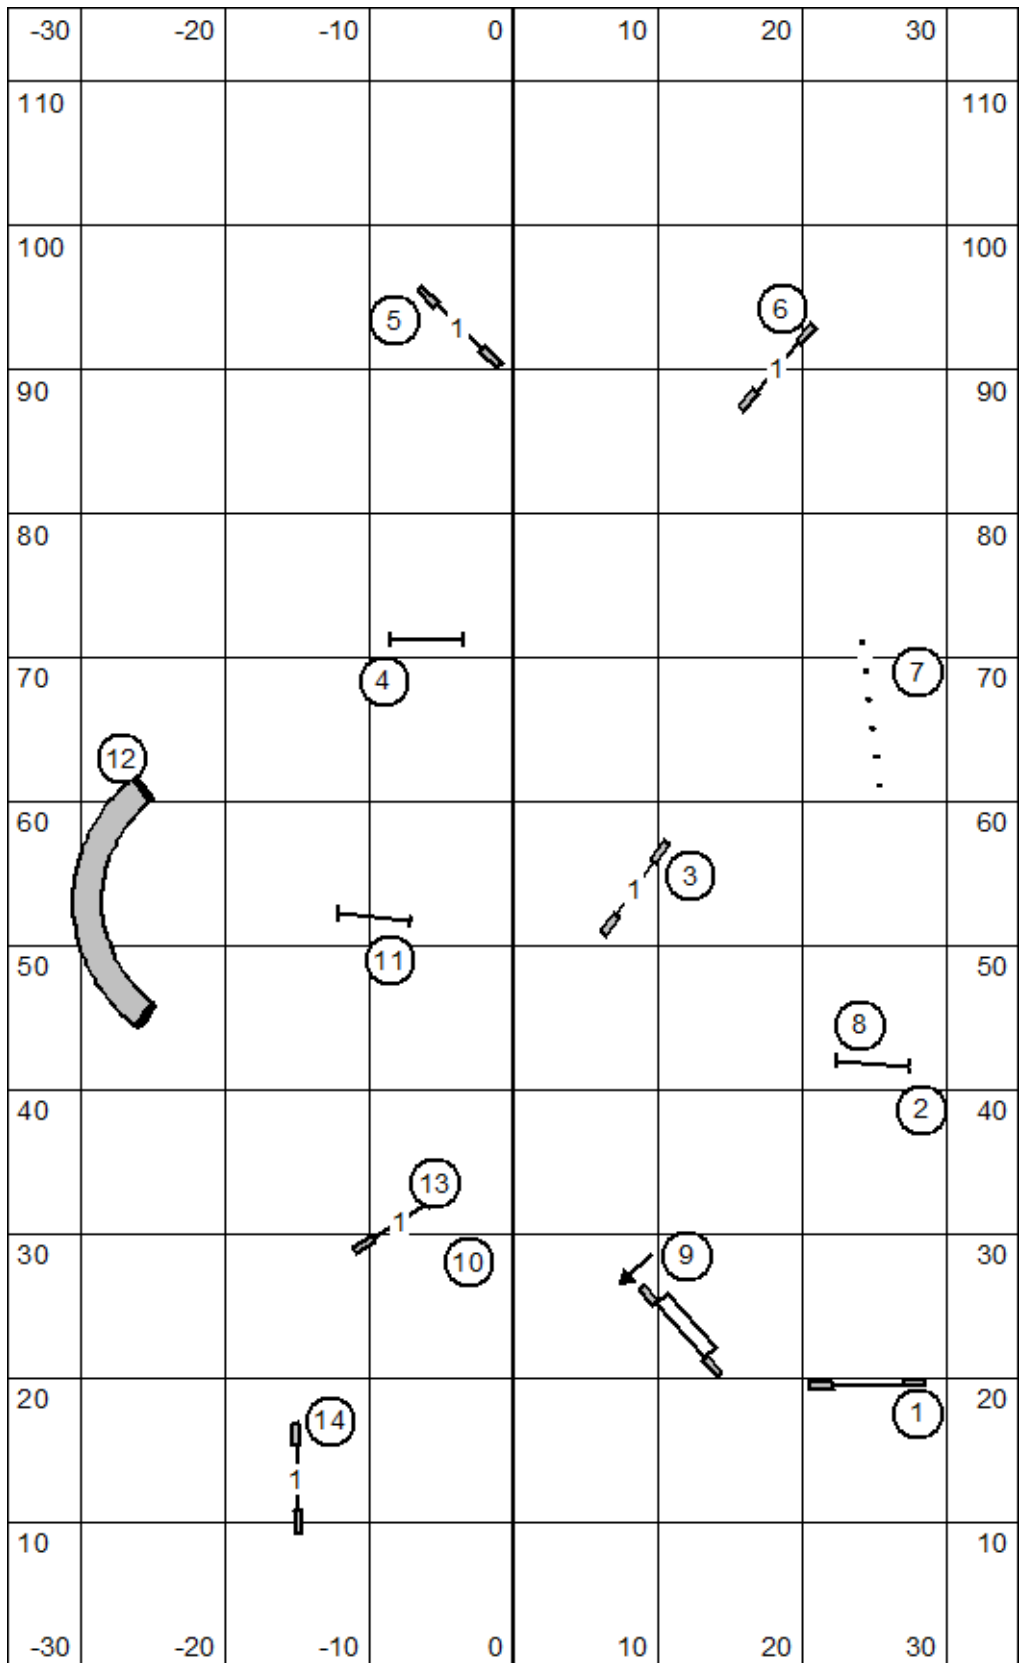

Wisconsin Rapids Kennel Club 9-24-22 **Masters Standard** Terry Elger

Wisconsin Rapids Kennel Club 9-24-22 **Open Standard** Terry Elger

Wisconsin Rapids Kennel Club 9-24-22 **Novice Standard** Terry Elger

Wisconsin Rapids Kennel Club 9-24-22 MX JWW Terry Elger

Wisconsin Rapids Kennel Club 9-24-22 **Novice JWW** Terry Elger

Wisconsin Rapids Kennel Club 9-24-22 **Open JWW** Terry Elger

Wisconsin Rapids Kennel Club 9-24-22 **Time 2 Beat** Terry Elger