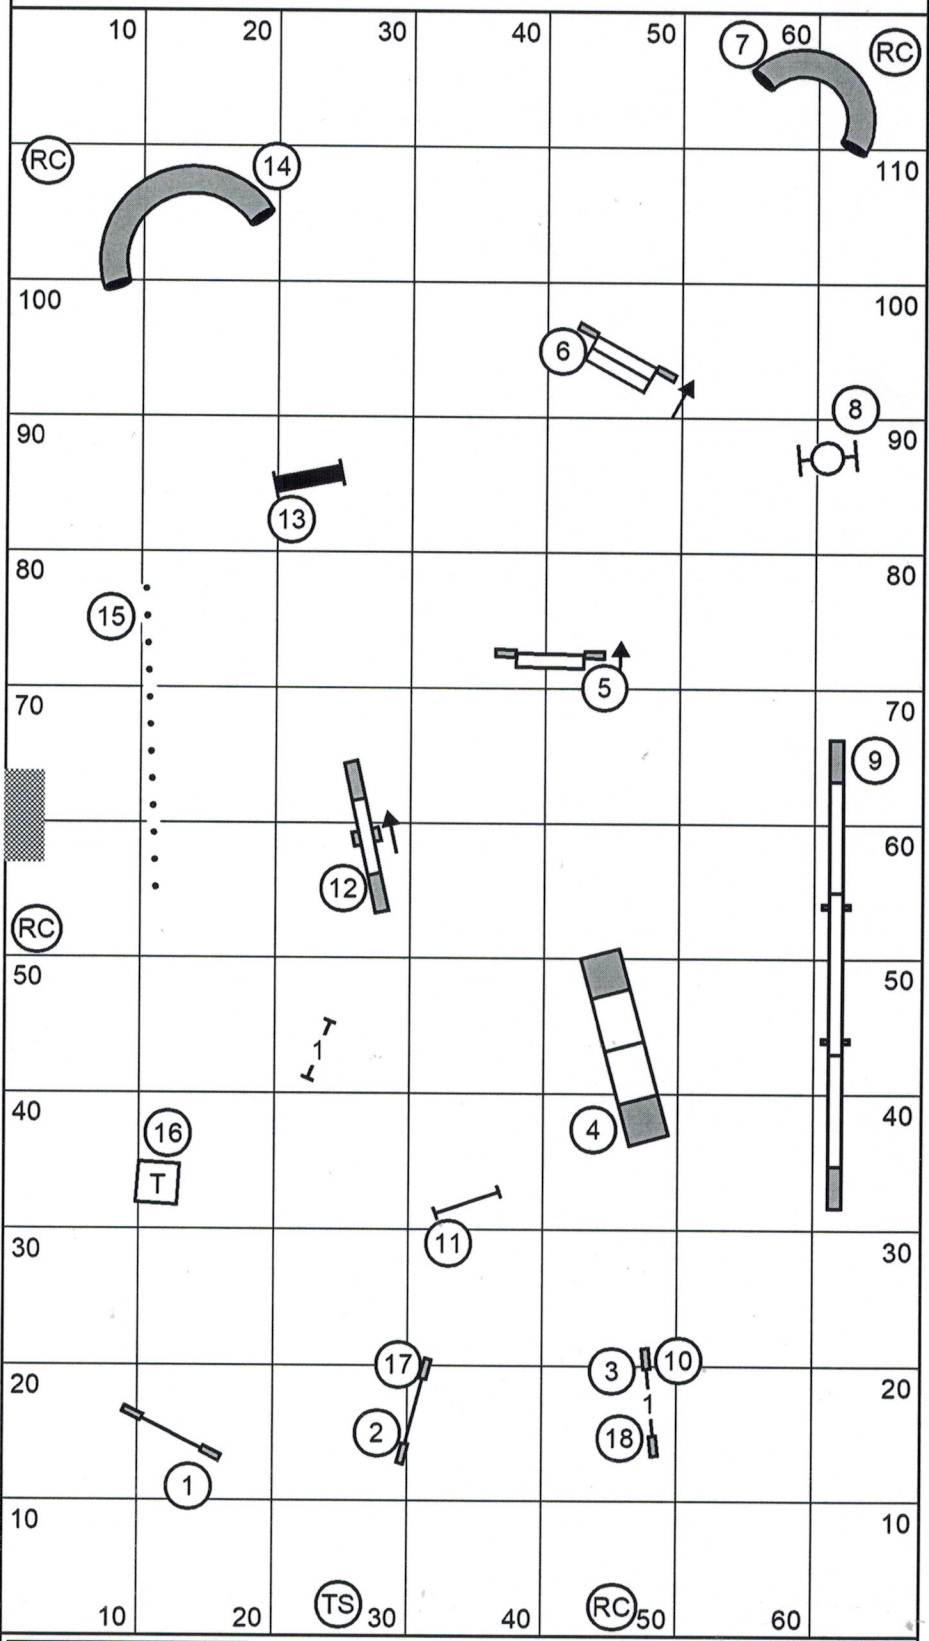

Oshkosh Kennel Club  
 Excellent/Master Standard Class  
 Friday, January 27, 2023  
 Judge: Cynthia Tilly  
 68 X 120 indoors on stall mats

Entry on this side

Exit on this side

Oshkosh Kennel Club  
 Premier Standard Class  
 Friday, January 27, 2023  
 Judge: Cynthia Tilly  
 68 X 120 indoors on stall mats

**Oshkosh Kennel Club**  
**Excellent/Master Jumpers with Weaves Class**  
**Friday, January 27, 2023**  
**Judge: Cynthia Tilly**  
**68 X 120 indoors on stall mats**

Oshkosh Kennel Club  
 Premier Jumpers with Weaves Class  
 Friday, January 27, 2023  
 Judge: Cynthia Tilly  
 68 X 120 indoors on stall mats

Oshkosh Kennel Club  
 All Levels FAST Class  
 Friday, January 27, 2023  
 Judge: Cynthia Tilly  
 68 X 120 indoors on stall mats

Excellent/Master Send: 7 to square 5 to square 3  
 Open Send: 7 to round 5 or round 5 to 7  
 Novice Send: round 5 to 10 or 10 to round 5