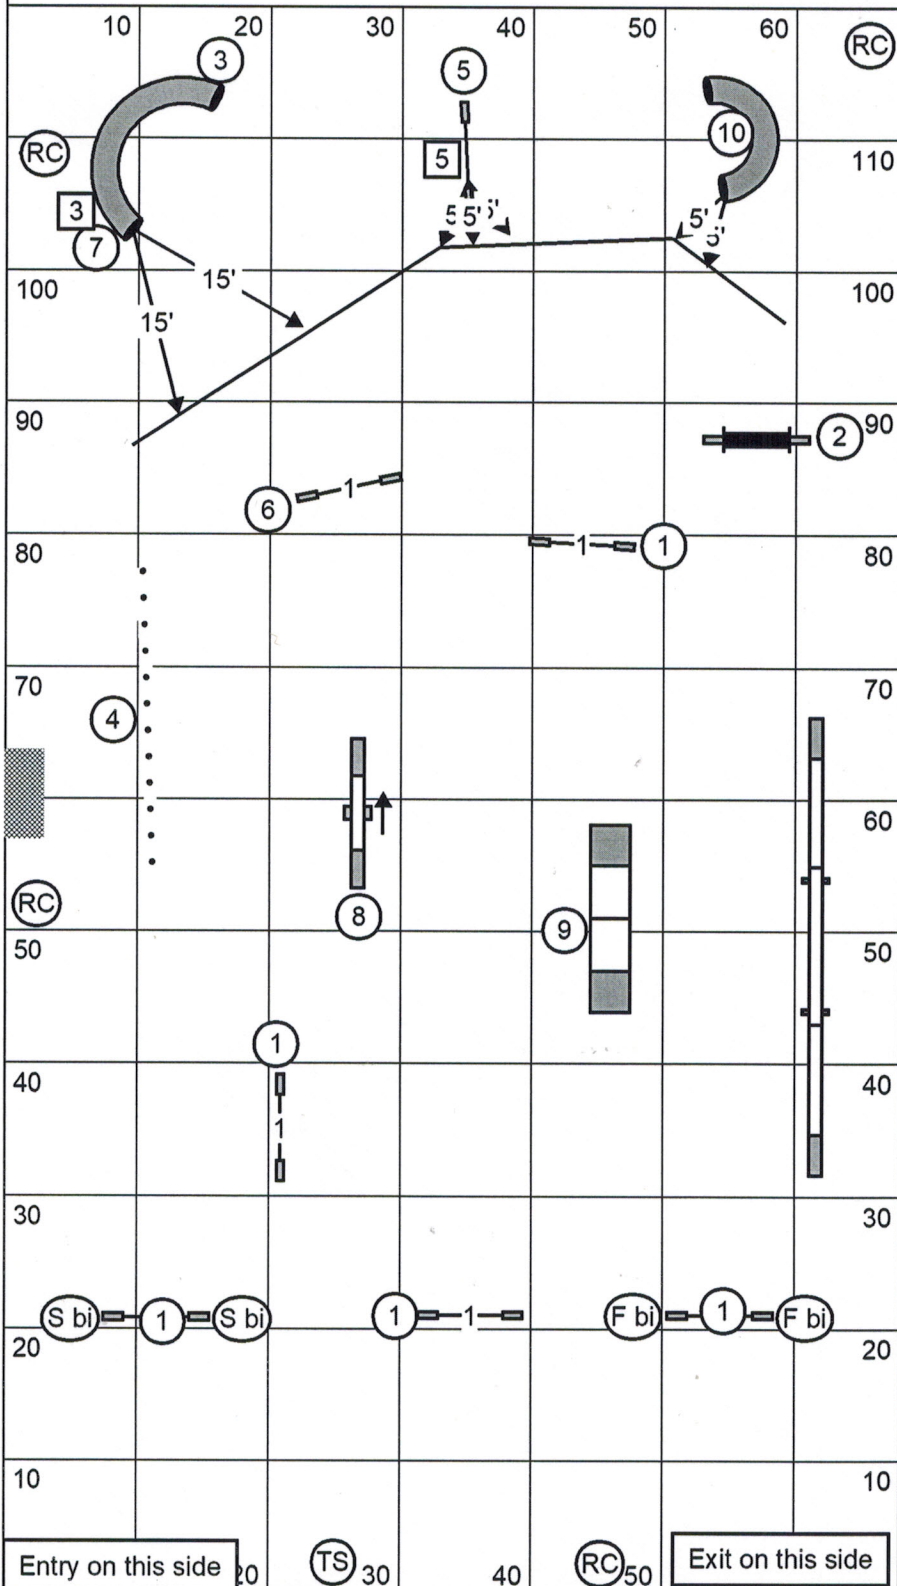

Oshkosh Kennel Club  
 Excellent/Master Standard Class  
 Friday, January 27, 2023  
 Judge: Cynthia Tilly  
 68 X 120 indoors on stall mats

Entry on this side

Exit on this side

Oshkosh Kennel Club  
 Premier Standard Class  
 Friday, January 27, 2023  
 Judge: Cynthia Tilly  
 68 X 120 indoors on stall mats

Oshkosh Kennel Club  
 All Levels FAST Class  
 Friday, January 27, 2023  
 Judge: Cynthia Tilly  
 68 X 120 indoors on stall mats

Excellent/Master Send: 7 to square 5 to square 3  
 Open Send: 7 to round 5 or round 5 to 7  
 Novice Send: round 5 to 10 or 10 to round 5