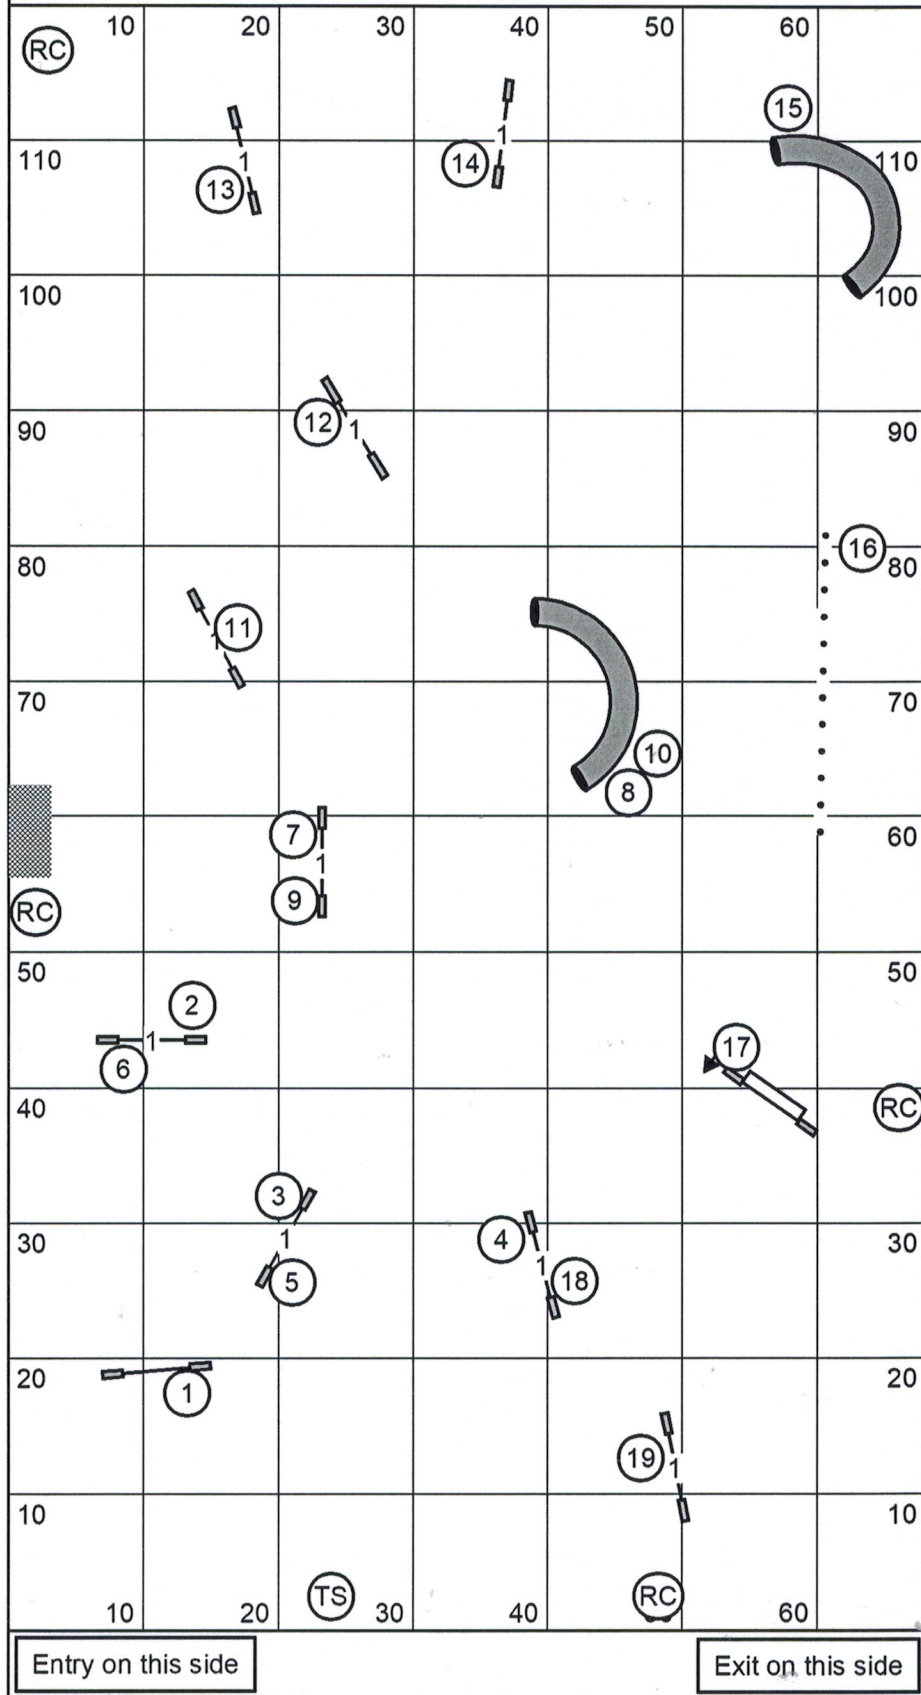

Oshkosh Kennel Club  
 Excellent/Master Standard Class  
 Friday, January 27, 2023  
 Judge: Cynthia Tilly  
 68 X 120 indoors on stall mats

Entry on this side

Exit on this side

Oshkosh Kennel Club  
 Premier Standard Class  
 Friday, January 27, 2023  
 Judge: Cynthia Tilly  
 68 X 120 indoors on stall mats

**Oshkosh Kennel Club**  
**Excellent/Master Jumpers with Weaves Class**  
**Friday, January 27, 2023**  
**Judge: Cynthia Tilly**  
**68 X 120 indoors on stall mats**

Oshkosh Kennel Club  
 Premier Jumpers with Weaves Class  
 Friday, January 27, 2023  
 Judge: Cynthia Tilly  
 68 X 120 indoors on stall mats

Oshkosh Kennel Club  
 All Levels FAST Class  
 Friday, January 27, 2023  
 Judge: Cynthia Tilly  
 68 X 120 indoors on stall mats

Excellent/Master Send: 7 to square 5 to square 3  
 Open Send: 7 to round 5 or round 5 to 7  
 Novice Send: round 5 to 10 or 10 to round 5