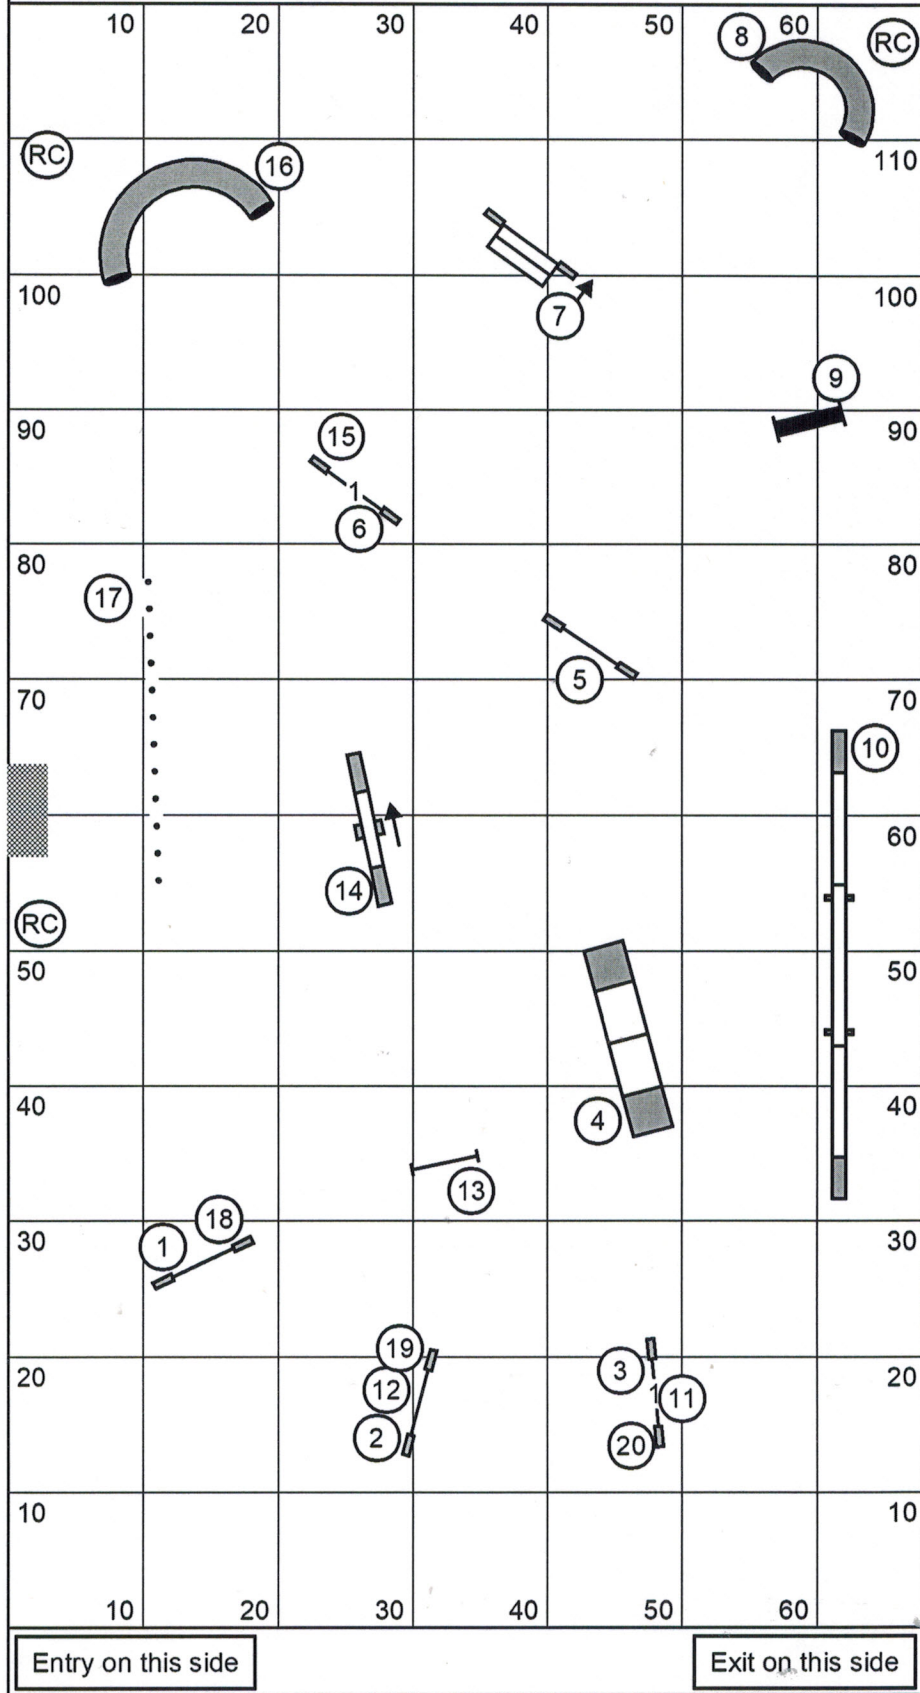

Oshkosh Kennel Club  
 Excellent/Master Standard Class  
 Friday, January 27, 2023  
 Judge: Cynthia Tilly  
 68 X 120 indoors on stall mats

Entry on this side

Exit on this side

Oshkosh Kennel Club  
 Premier Standard Class  
 Friday, January 27, 2023  
 Judge: Cynthia Tilly  
 68 X 120 indoors on stall mats

Oshkosh Kennel Club  
 All Levels FAST Class  
 Friday, January 27, 2023  
 Judge: Cynthia Tilly  
 68 X 120 indoors on stall mats

Excellent/Master Send: 7 to square 5 to square 3  
 Open Send: 7 to round 5 or round 5 to 7  
 Novice Send: round 5 to 10 or 10 to round 5