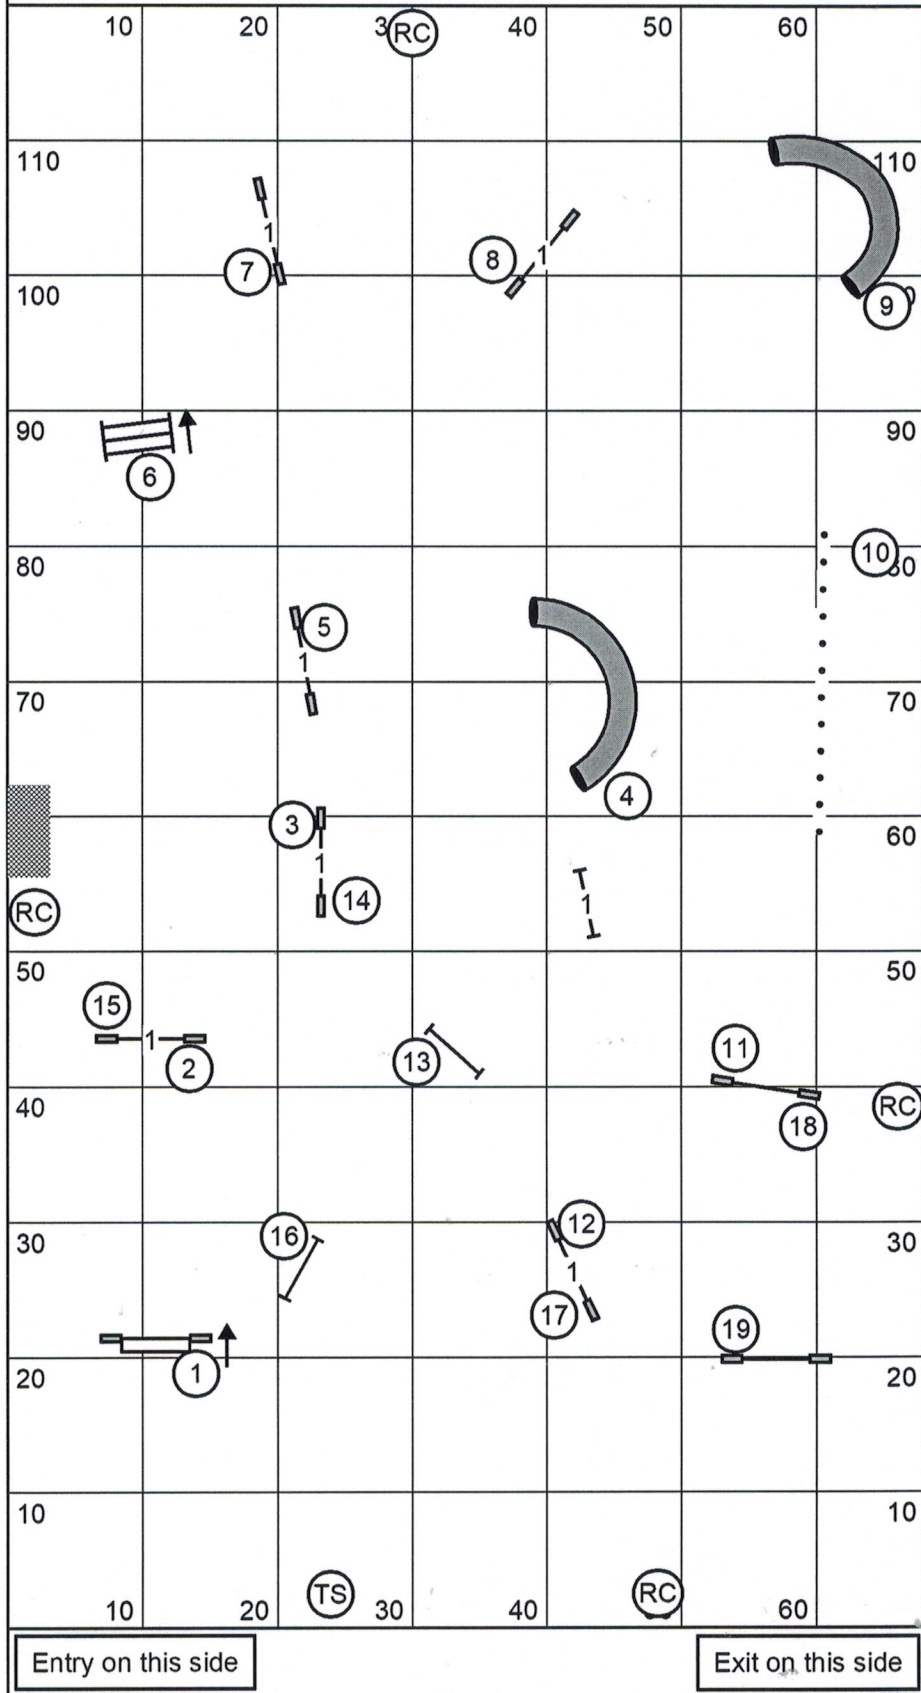

Oshkosh Kennel Club  
 Excellent/Master Standard Class  
 Friday, January 27, 2023  
 Judge: Cynthia Tilly  
 68 X 120 indoors on stall mats

Entry on this side

Exit on this side

Oshkosh Kennel Club  
 Premier Standard Class  
 Friday, January 27, 2023  
 Judge: Cynthia Tilly  
 68 X 120 indoors on stall mats

**Oshkosh Kennel Club**  
**Excellent/Master Jumpers with Weaves Class**  
**Friday, January 27, 2023**  
**Judge: Cynthia Tilly**  
**68 X 120 indoors on stall mats**

Oshkosh Kennel Club  
 Premier Jumpers with Weaves Class  
 Friday, January 27, 2023  
 Judge: Cynthia Tilly  
 68 X 120 indoors on stall mats

Oshkosh Kennel Club  
 All Levels FAST Class  
 Friday, January 27, 2023  
 Judge: Cynthia Tilly  
 68 X 120 indoors on stall mats

Excellent/Master Send: 7 to square 5 to square 3  
 Open Send: 7 to round 5 or round 5 to 7  
 Novice Send: round 5 to 10 or 10 to round 5