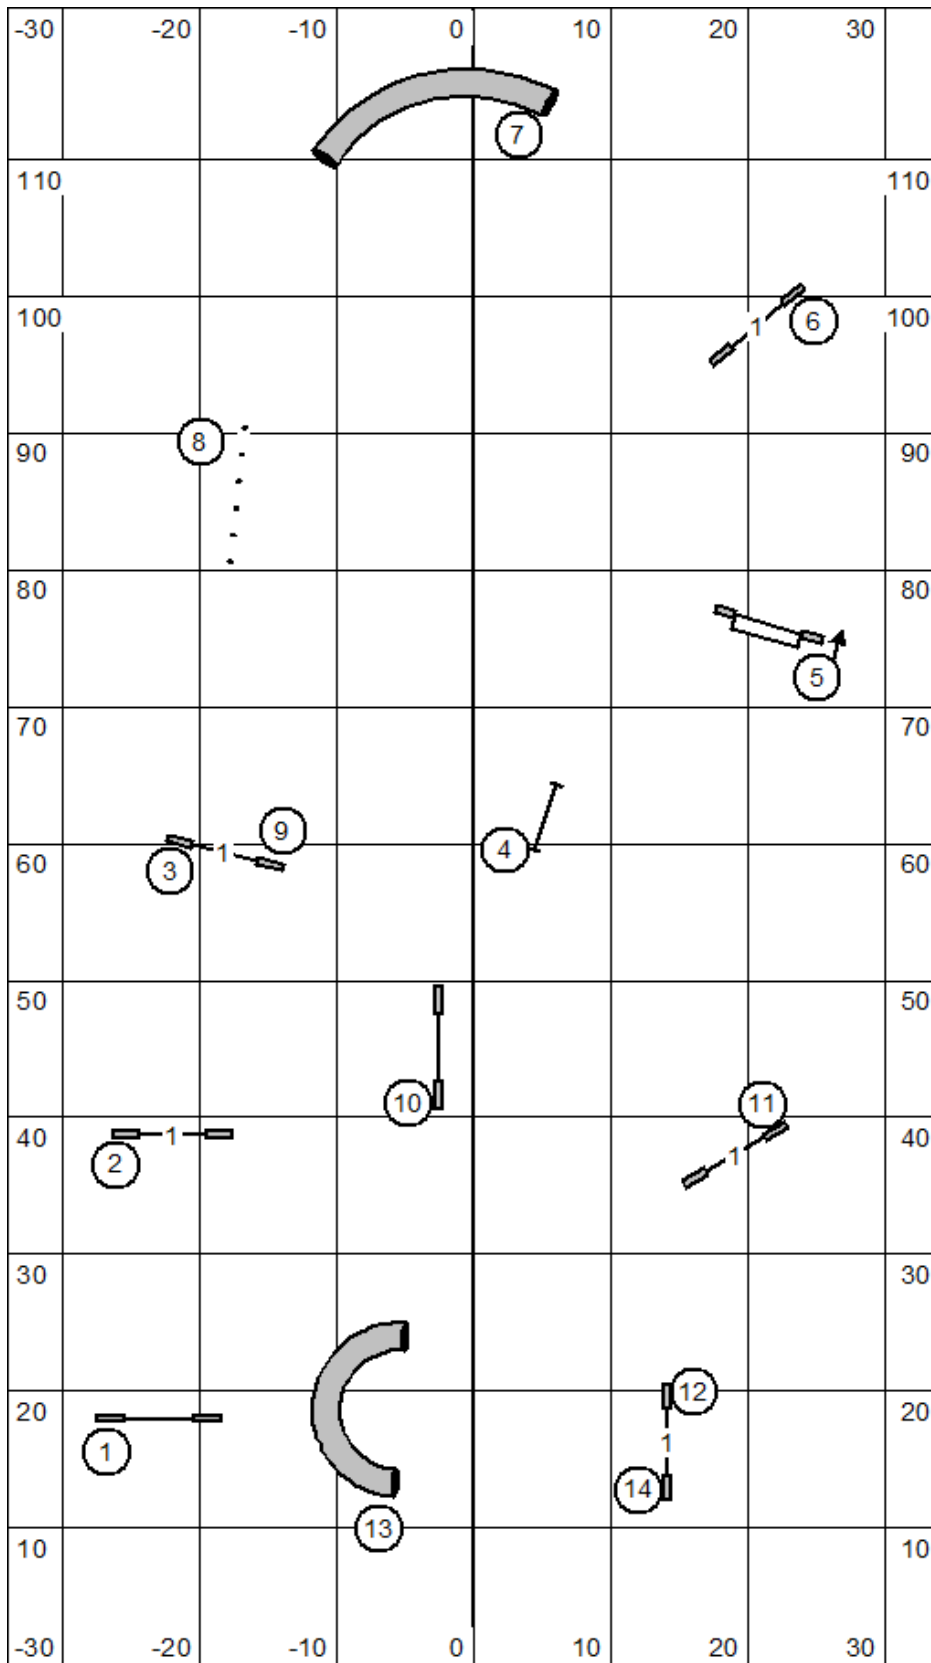

Northern Flyway GRC 8-27-22 **M/X Standard** Terry Elger

Northern Flyway GRC 8-27-22 **Open Standard** Terry Elger

Northern Flyway GRC 8-27-22 **Novice Standard** Terry Elger

Northern Flyway GRC 8-27-22 M/X JWW Terry Elger

Northern Flyway GRC 8-27-22 **Open JWW** Terry Elger

Northern Flyway GRC 8-27-22 **Novice JWW** Terry Elger

Northern Flyway GRC 8-27-22 Time 2 Beat Terry Elger

Northern Flyway GRC 8-27-22 Premier Standard Terry Elger