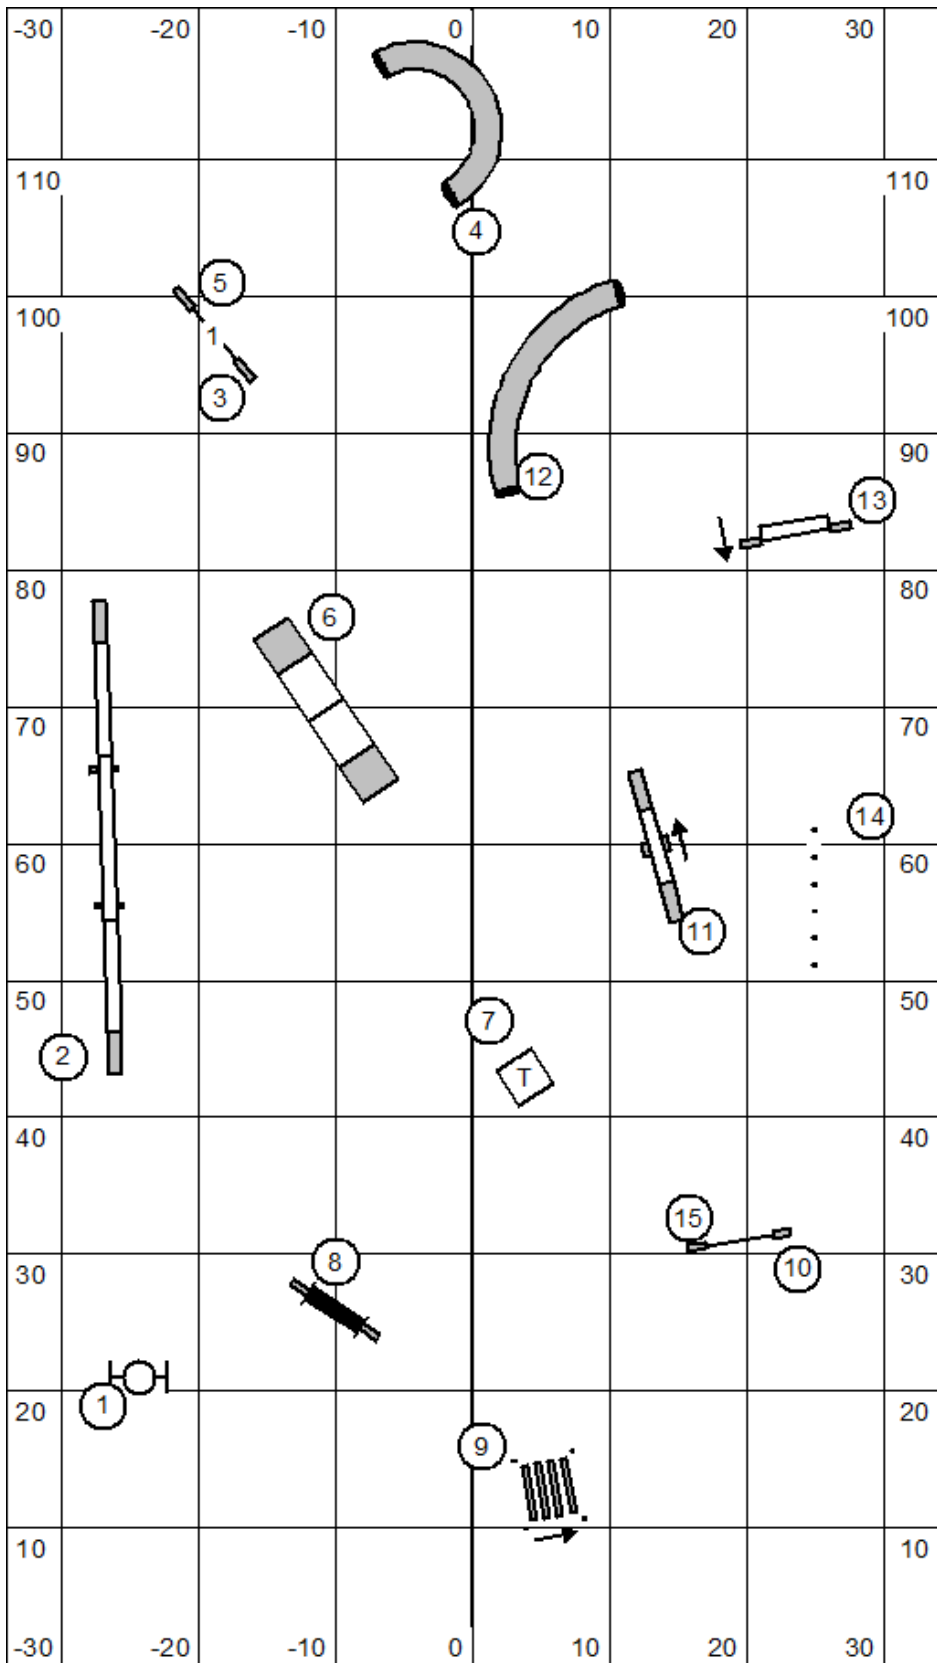

Northern Flyway GRC 8-27-22 **M/X Standard** Terry Elger

Northern Flyway GRC 8-27-22 **Open Standard** Terry Elger

Northern Flyway GRC 8-27-22 **Novice Standard** Terry Elger

Northern Flyway GRC 8-27-22 M/X JWW Terry Elger

Northern Flyway GRC 8-27-22 **Open JWW** Terry Elger

Northern Flyway GRC 8-27-22 **Novice JWW** Terry Elger

Northern Flyway GRC 8-27-22 Time 2 Beat Terry Elger

Northern Flyway GRC 8-27-22 Premier Standard Terry Elger