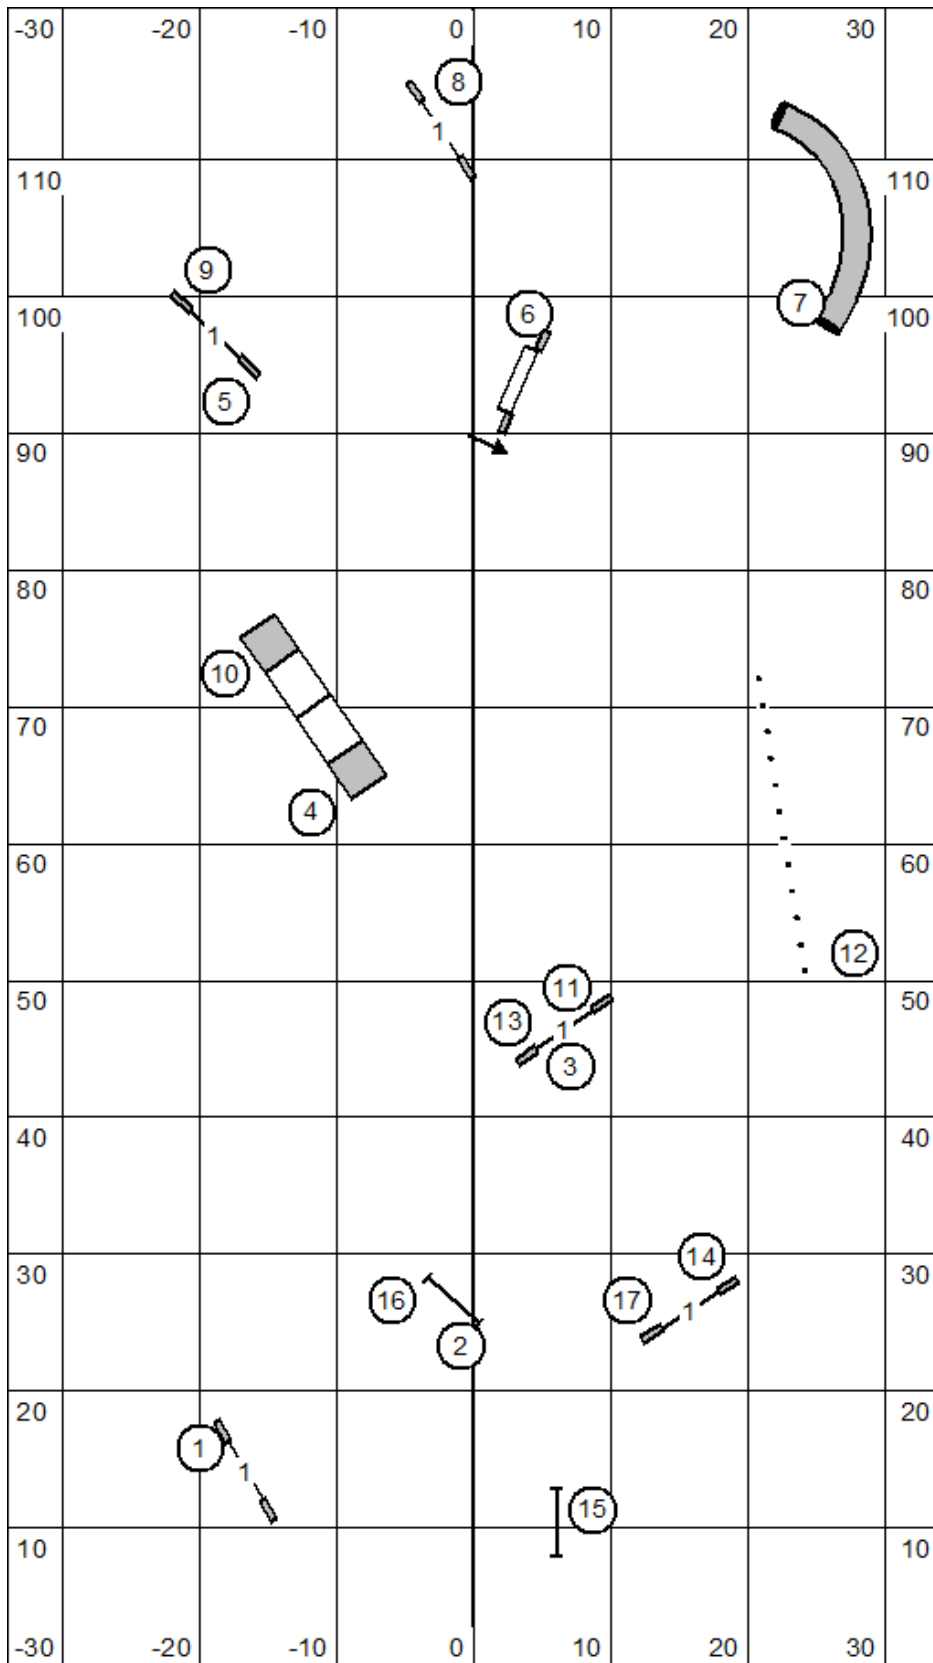

Northern Flyway GRC 8-27-22 **M/X Standard** Terry Elger

Northern Flyway GRC 8-27-22 **Open Standard** Terry Elger

Northern Flyway GRC 8-27-22 **Novice Standard** Terry Elger

Northern Flyway GRC 8-27-22 M/X JWW Terry Elger

Northern Flyway GRC 8-27-22 **Open JWW** Terry Elger

Northern Flyway GRC 8-27-22 **Novice JWW** Terry Elger

Northern Flyway GRC 8-27-22 Time 2 Beat Terry Elger

Northern Flyway GRC 8-27-22 Premier Standard Terry Elger