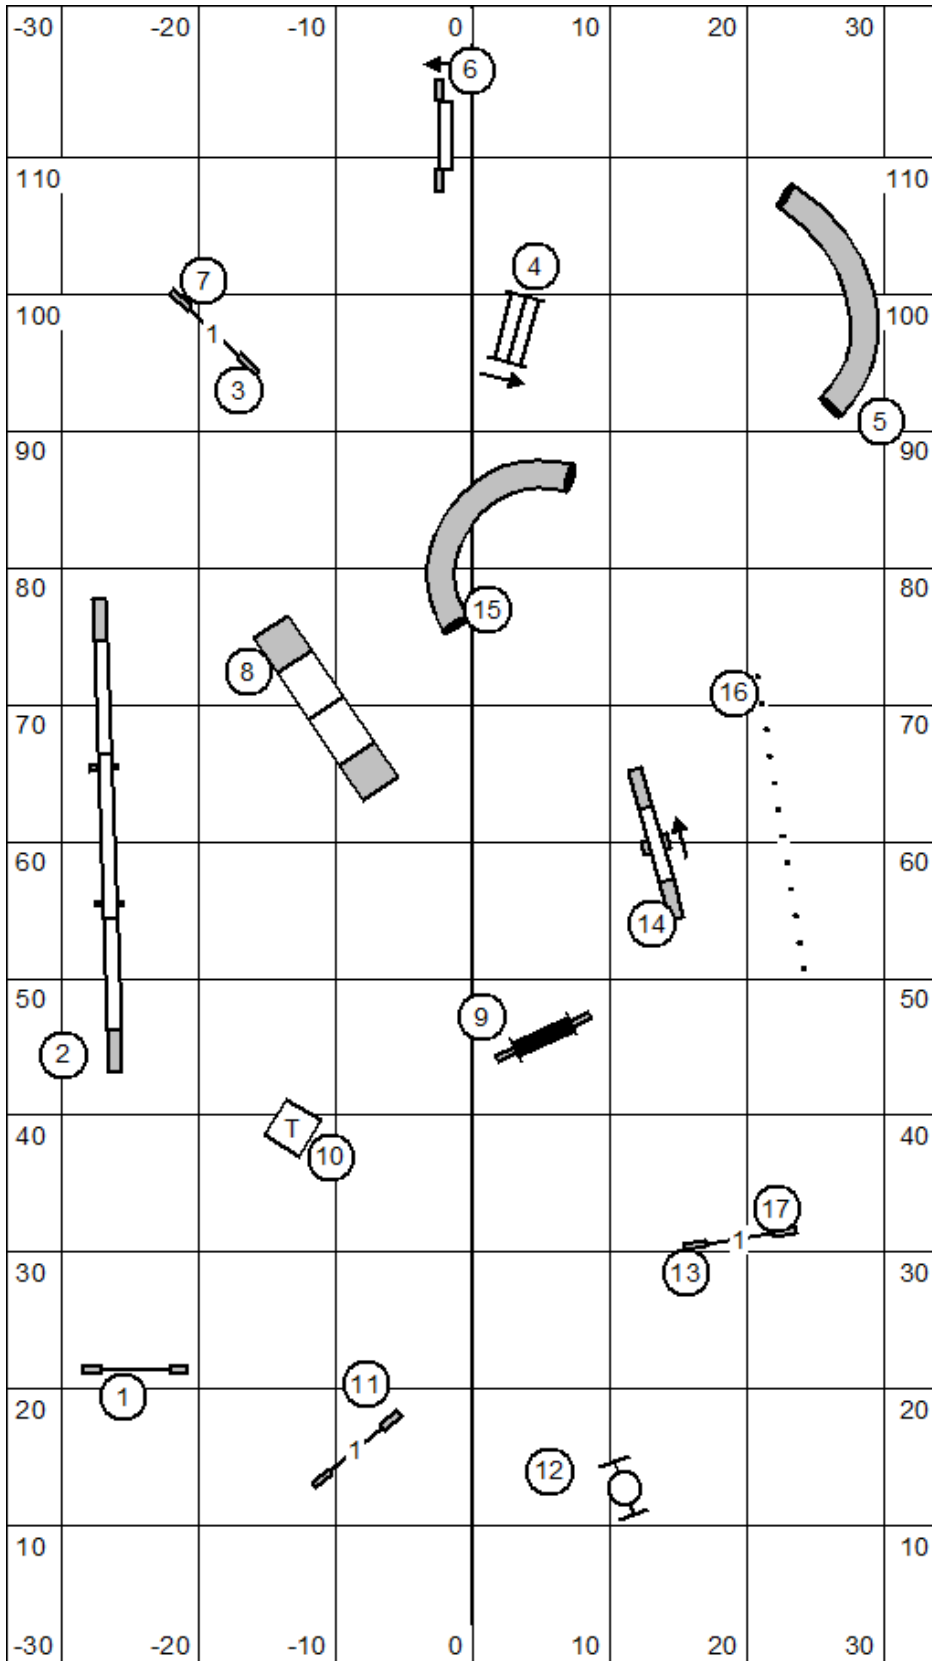

Northern Flyway GRC 8-27-22 **M/X Standard** Terry Elger

Northern Flyway GRC 8-27-22 **Open Standard** Terry Elger

Northern Flyway GRC 8-27-22 **Novice Standard** Terry Elger

Northern Flyway GRC 8-27-22 M/X JWW Terry Elger

Northern Flyway GRC 8-27-22 **Open JWW** Terry Elger

Northern Flyway GRC 8-27-22 **Novice JWW** Terry Elger

Northern Flyway GRC 8-27-22 Time 2 Beat Terry Elger

Northern Flyway GRC 8-27-22 Premier Standard Terry Elger