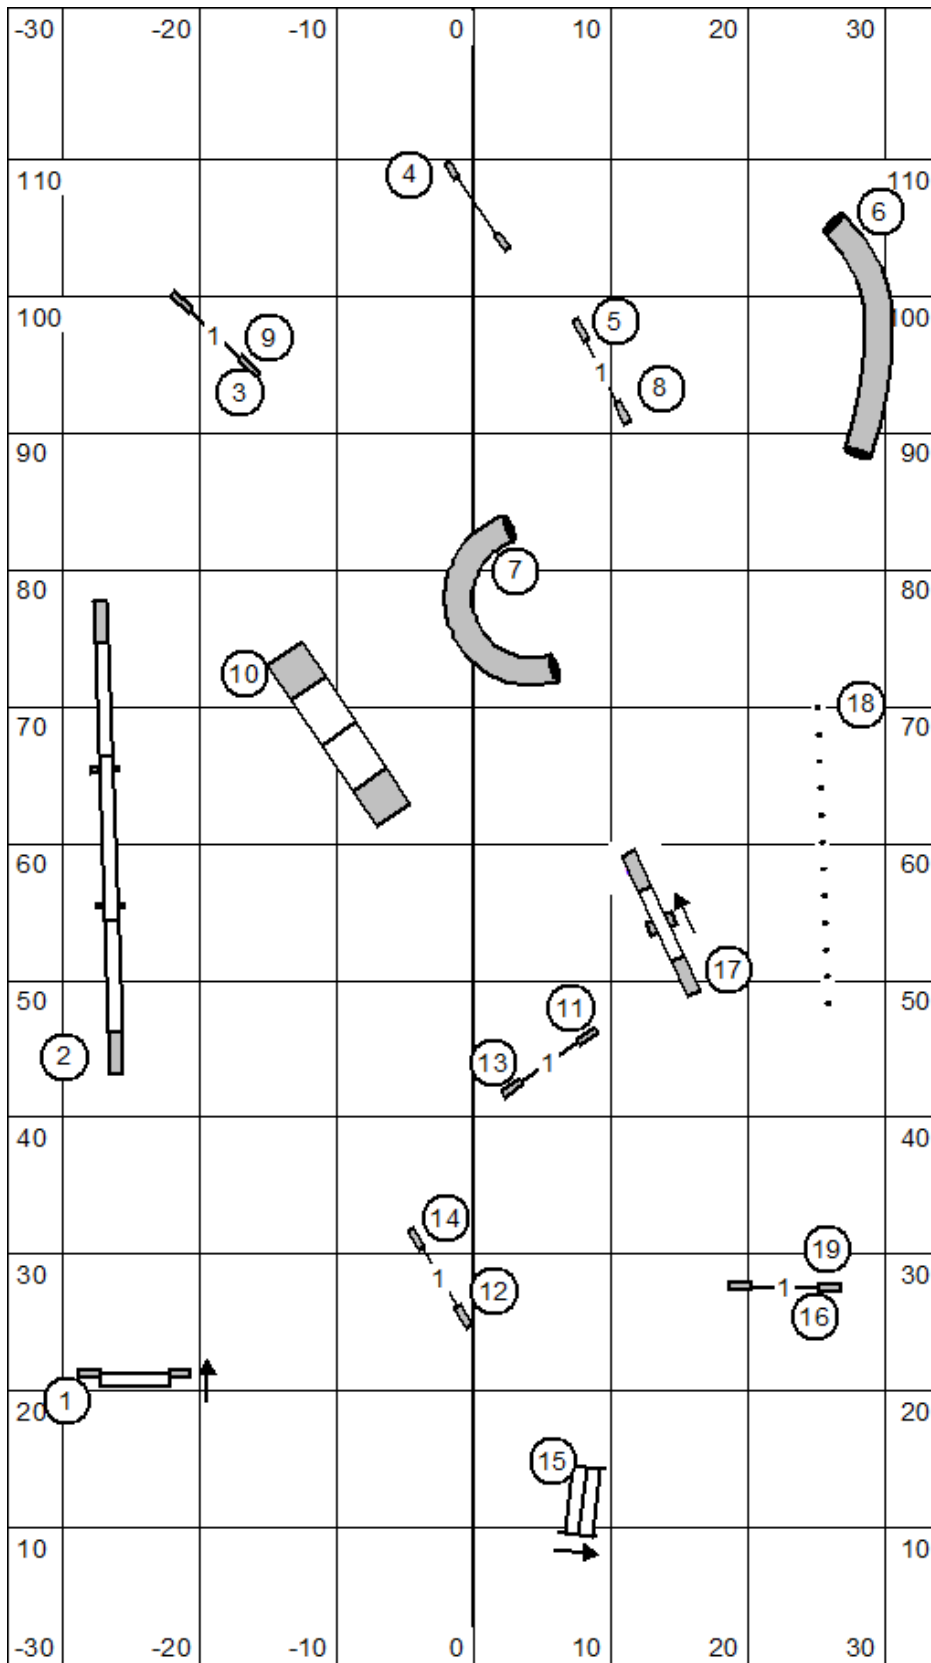

Northern Flyway GRC 8-27-22 **M/X Standard** Terry Elger

Northern Flyway GRC 8-27-22 **Open Standard** Terry Elger

Northern Flyway GRC 8-27-22 **Novice Standard** Terry Elger

Northern Flyway GRC 8-27-22 M/X JWW Terry Elger

Northern Flyway GRC 8-27-22 **Open JWW** Terry Elger

Northern Flyway GRC 8-27-22 **Novice JWW** Terry Elger

Northern Flyway GRC 8-27-22 Time 2 Beat Terry Elger

Northern Flyway GRC 8-27-22 Premier Standard Terry Elger