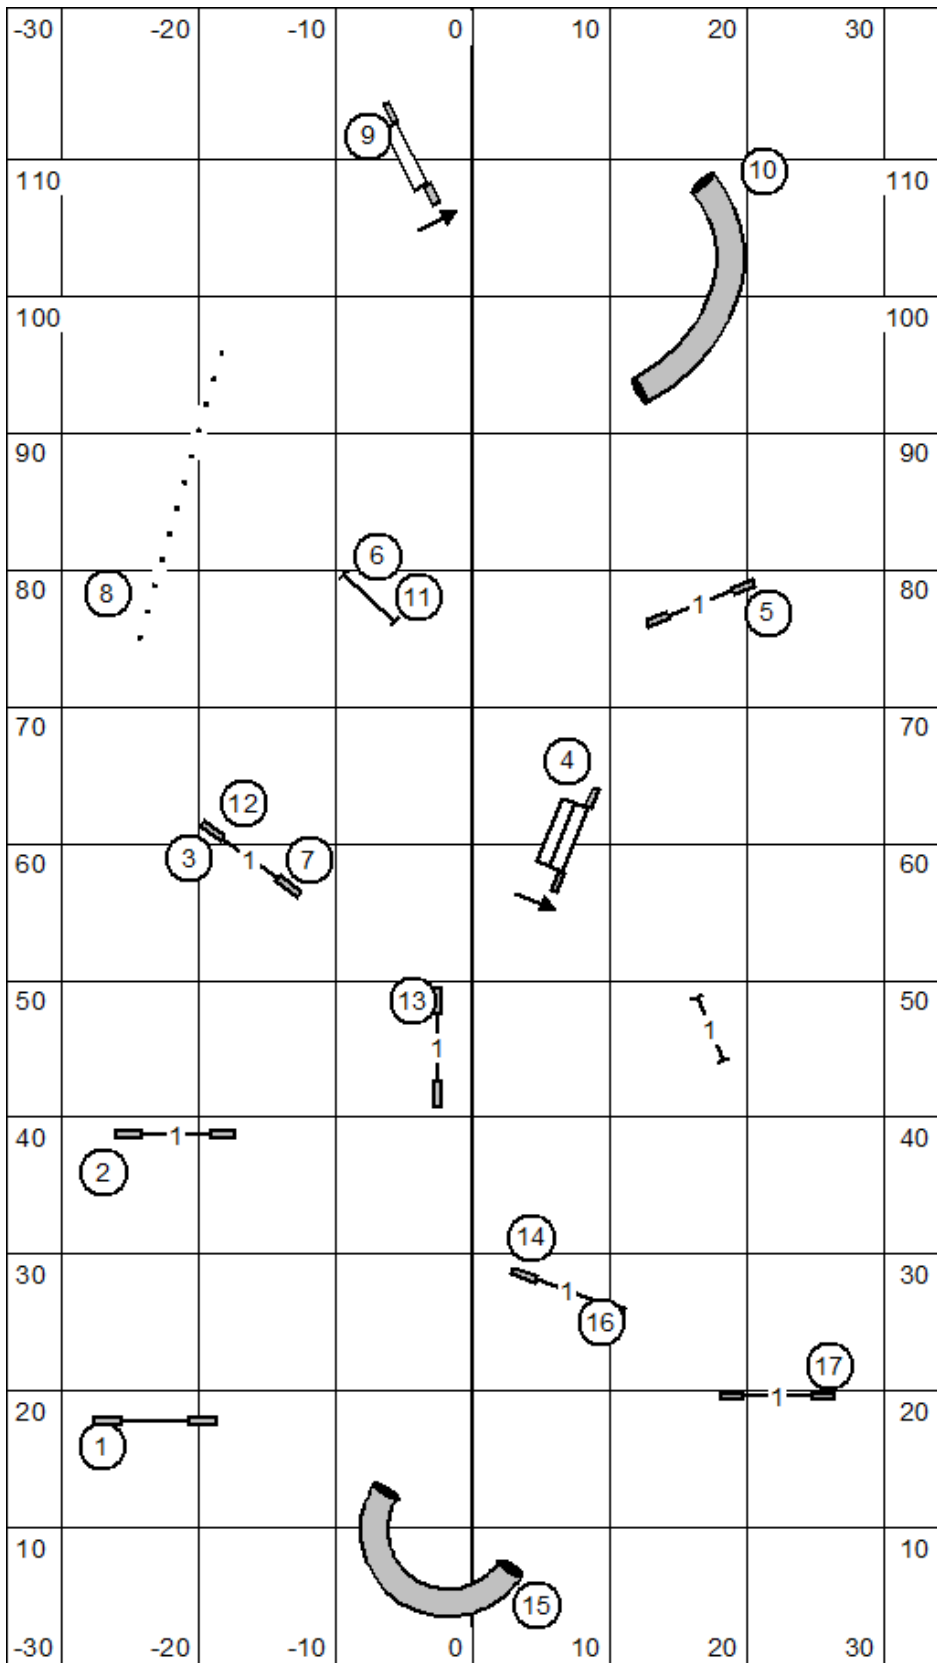

Northern Flyway GRC 8-27-22 **M/X Standard** Terry Elger

Northern Flyway GRC 8-27-22 **Open Standard** Terry Elger

Northern Flyway GRC 8-27-22 **Novice Standard** Terry Elger

Northern Flyway GRC 8-27-22 M/X JWW Terry Elger

Northern Flyway GRC 8-27-22 **Open JWW** Terry Elger

Northern Flyway GRC 8-27-22 **Novice JWW** Terry Elger

Northern Flyway GRC 8-27-22 Time 2 Beat Terry Elger

Northern Flyway GRC 8-27-22 Premier Standard Terry Elger