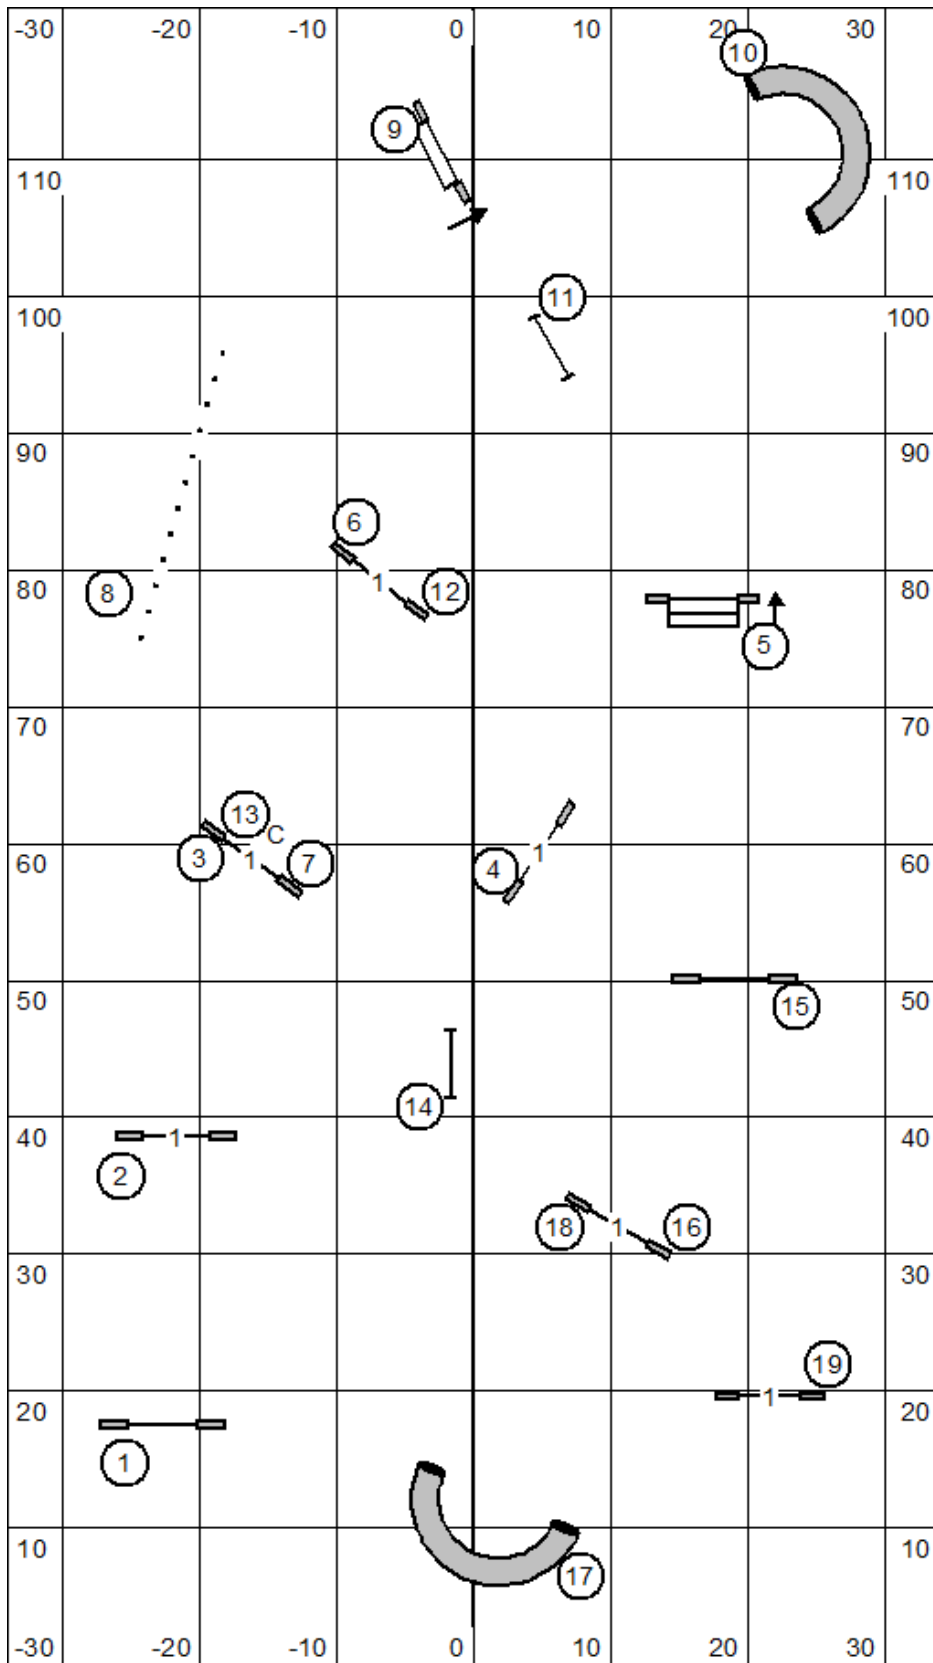

Northern Flyway GRC 8-27-22 **M/X Standard** Terry Elger

Northern Flyway GRC 8-27-22 **Open Standard** Terry Elger

Northern Flyway GRC 8-27-22 **Novice Standard** Terry Elger

Northern Flyway GRC 8-27-22 M/X JWW Terry Elger

Northern Flyway GRC 8-27-22 **Open JWW** Terry Elger

Northern Flyway GRC 8-27-22 **Novice JWW** Terry Elger

Northern Flyway GRC 8-27-22 Time 2 Beat Terry Elger

Northern Flyway GRC 8-27-22 Premier Standard Terry Elger