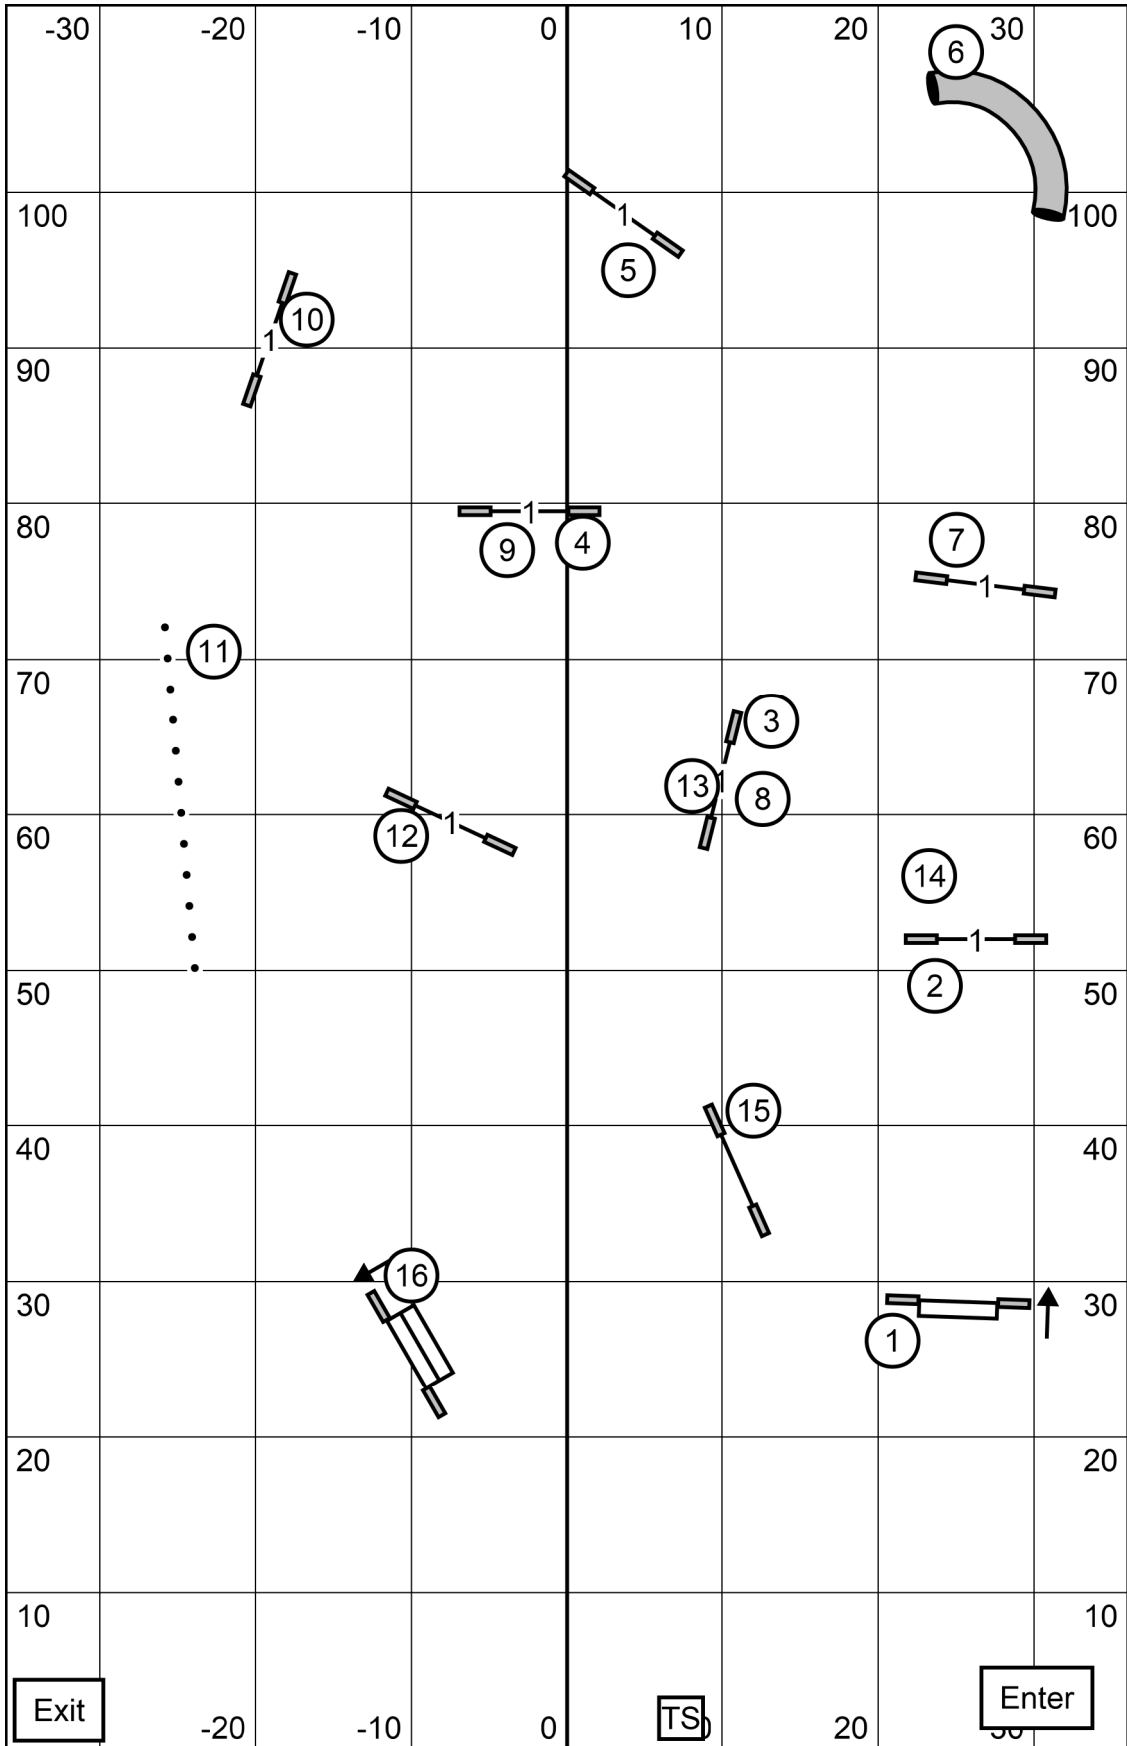

Timber Ridge Obedience Club of Central WI  
 Amherst Junction, WI  
 Ronda Bermke  
**Saturday April 30, 2022**  
**Excellent/Master JWW**

Timber Ridge Obedience Club of Central WI  
 Amherst Junction, WI  
 Ronda Bernke  
**Saturday April 30, 2022**  
**Excellent/Master STD**

Timber Ridge Obedience Club of Central WI  
 Amherst Junction, WI  
 Ronda Bermke  
**Saturday April 30, 2022**  
**Novice JWW**

Timber Ridge Obedience Club of Central WI  
 Amherst Junction, WI  
 Ronda Bernke  
**Saturday April 30, 2022**  
**Novice STD**

Exit		TS	Enter
<p>Timber Ridge Obedience Club of Central WI          Amherst Junction, WI          Ronda Bermke  <b>Saturday April 30, 2022</b>  <b>Open JWW</b></p>			

Timber Ridge Obedience Club of Central WI  
 Amherst Junction, WI  
 Ronda Bernke  
**Saturday April 30, 2022**  
**Open STD**