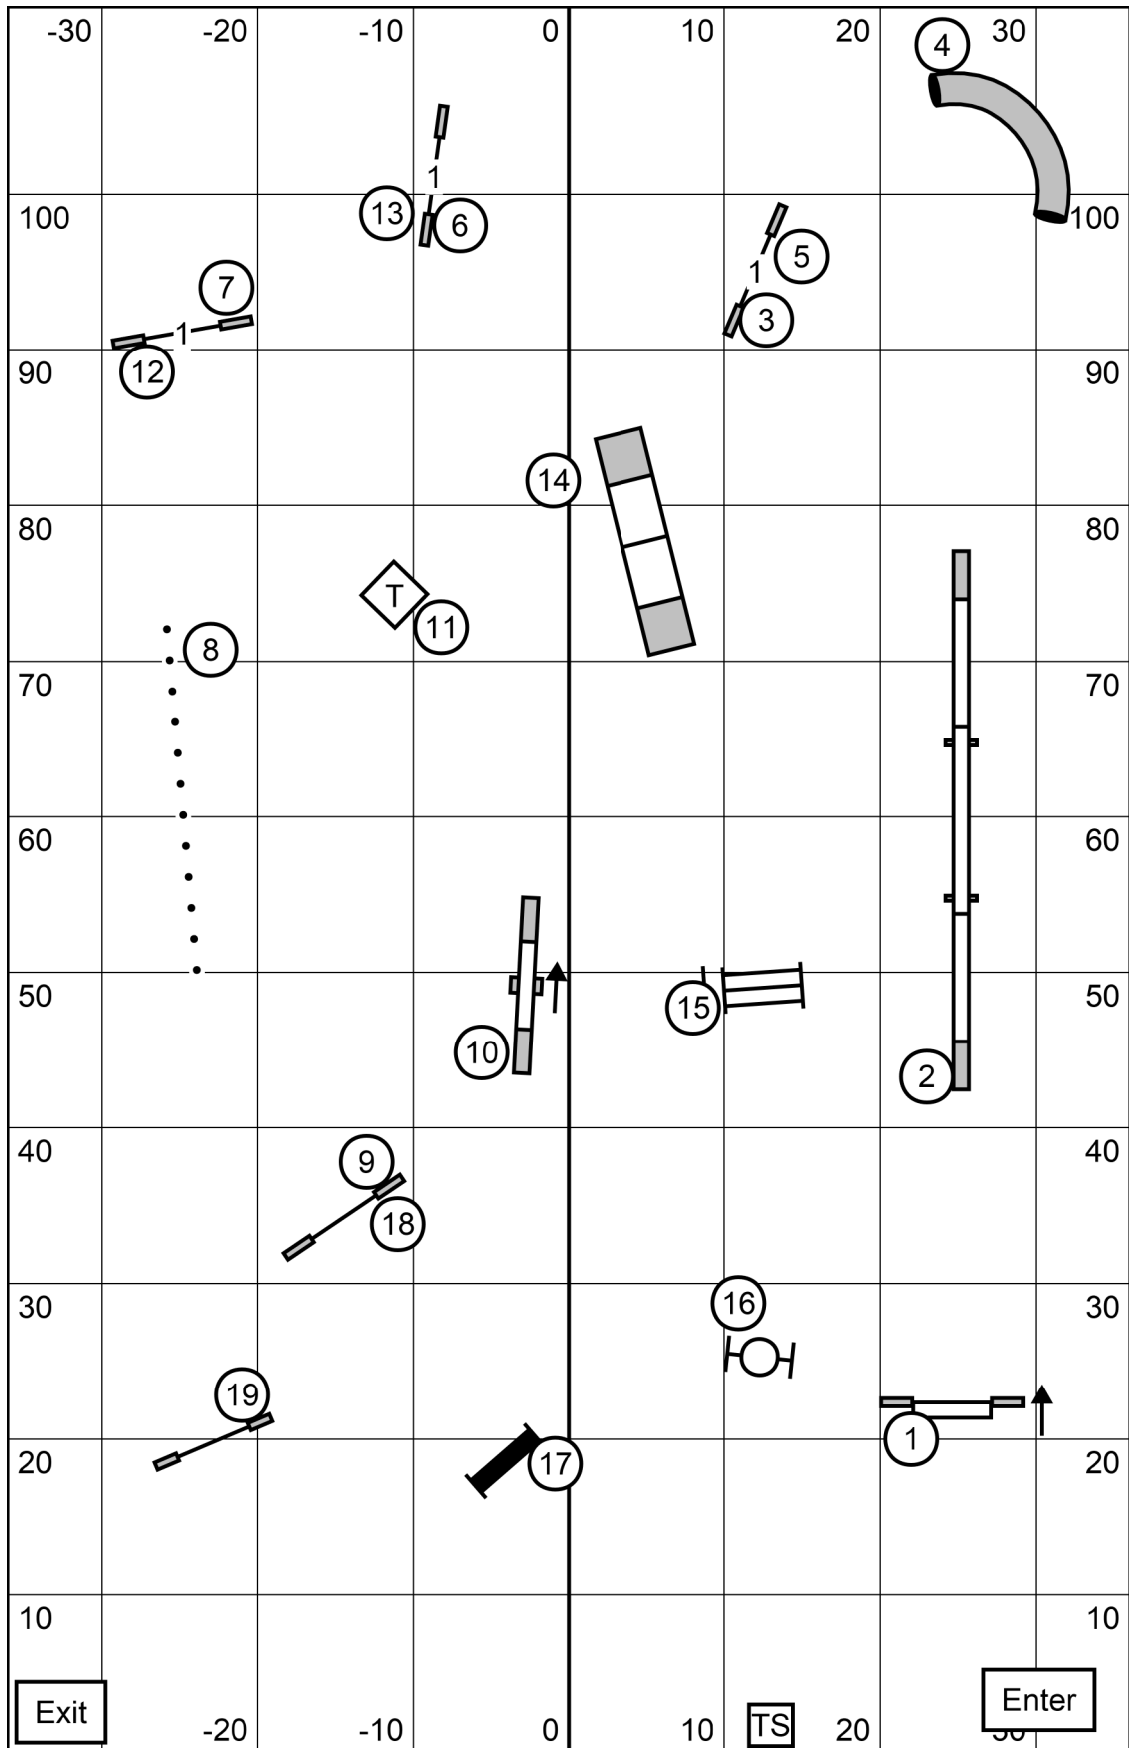

Timber Ridge Obedience Club of Central WI  
 Amherst Junction, WI  
 Ronda Bermke  
**Saturday April 30, 2022**  
**Excellent/Master JWW**

Timber Ridge Obedience Club of Central WI  
 Amherst Junction, WI  
 Ronda Bernke  
**Saturday April 30, 2022**  
**Excellent/Master STD**

Timber Ridge Obedience Club of Central WI  
 Amherst Junction, WI  
 Ronda Bermke  
**Saturday April 30, 2022**  
**Novice JWW**

Timber Ridge Obedience Club of Central WI  
 Amherst Junction, WI  
 Ronda Bernke  
**Saturday April 30, 2022**  
**Novice STD**

Exit		TS	Enter
<p>Timber Ridge Obedience Club of Central WI          Amherst Junction, WI          Ronda Bermke  <b>Saturday April 30, 2022</b>  <b>Open JWW</b></p>			

Timber Ridge Obedience Club of Central WI  
 Amherst Junction, WI  
 Ronda Bernke  
**Saturday April 30, 2022**  
**Open STD**