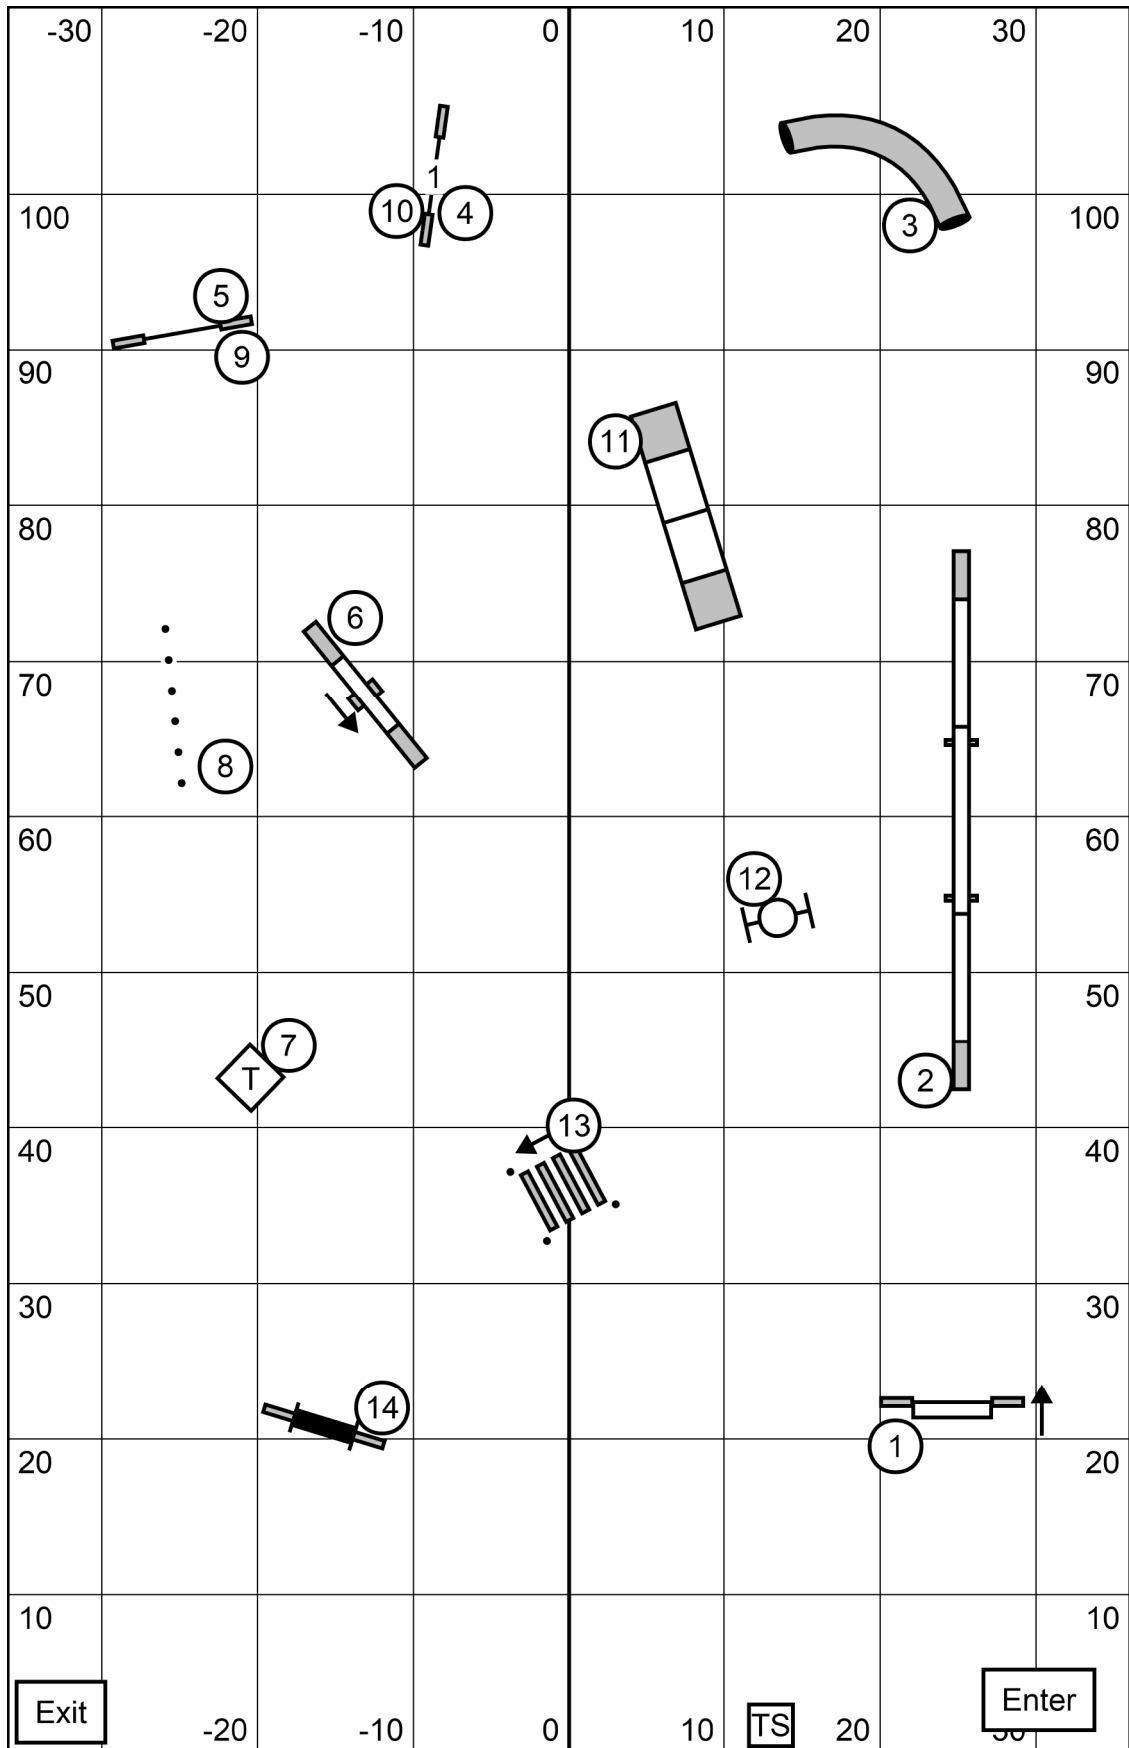

Timber Ridge Obedience Club of Central WI  
 Amherst Junction, WI  
 Ronda Bermke  
**Saturday April 30, 2022**  
**Excellent/Master JWW**

Timber Ridge Obedience Club of Central WI  
 Amherst Junction, WI  
 Ronda Bernke  
**Saturday April 30, 2022**  
**Excellent/Master STD**

Timber Ridge Obedience Club of Central WI  
 Amherst Junction, WI  
 Ronda Bermke  
**Saturday April 30, 2022**  
**Novice JWW**

Timber Ridge Obedience Club of Central WI  
 Amherst Junction, WI  
 Ronda Bernke  
**Saturday April 30, 2022**  
**Novice STD**

Exit		TS	Enter
<p>Timber Ridge Obedience Club of Central WI          Amherst Junction, WI          Ronda Bermke  <b>Saturday April 30, 2022</b>  <b>Open JWW</b></p>			

Timber Ridge Obedience Club of Central WI  
 Amherst Junction, WI  
 Ronda Bernke  
**Saturday April 30, 2022**  
**Open STD**