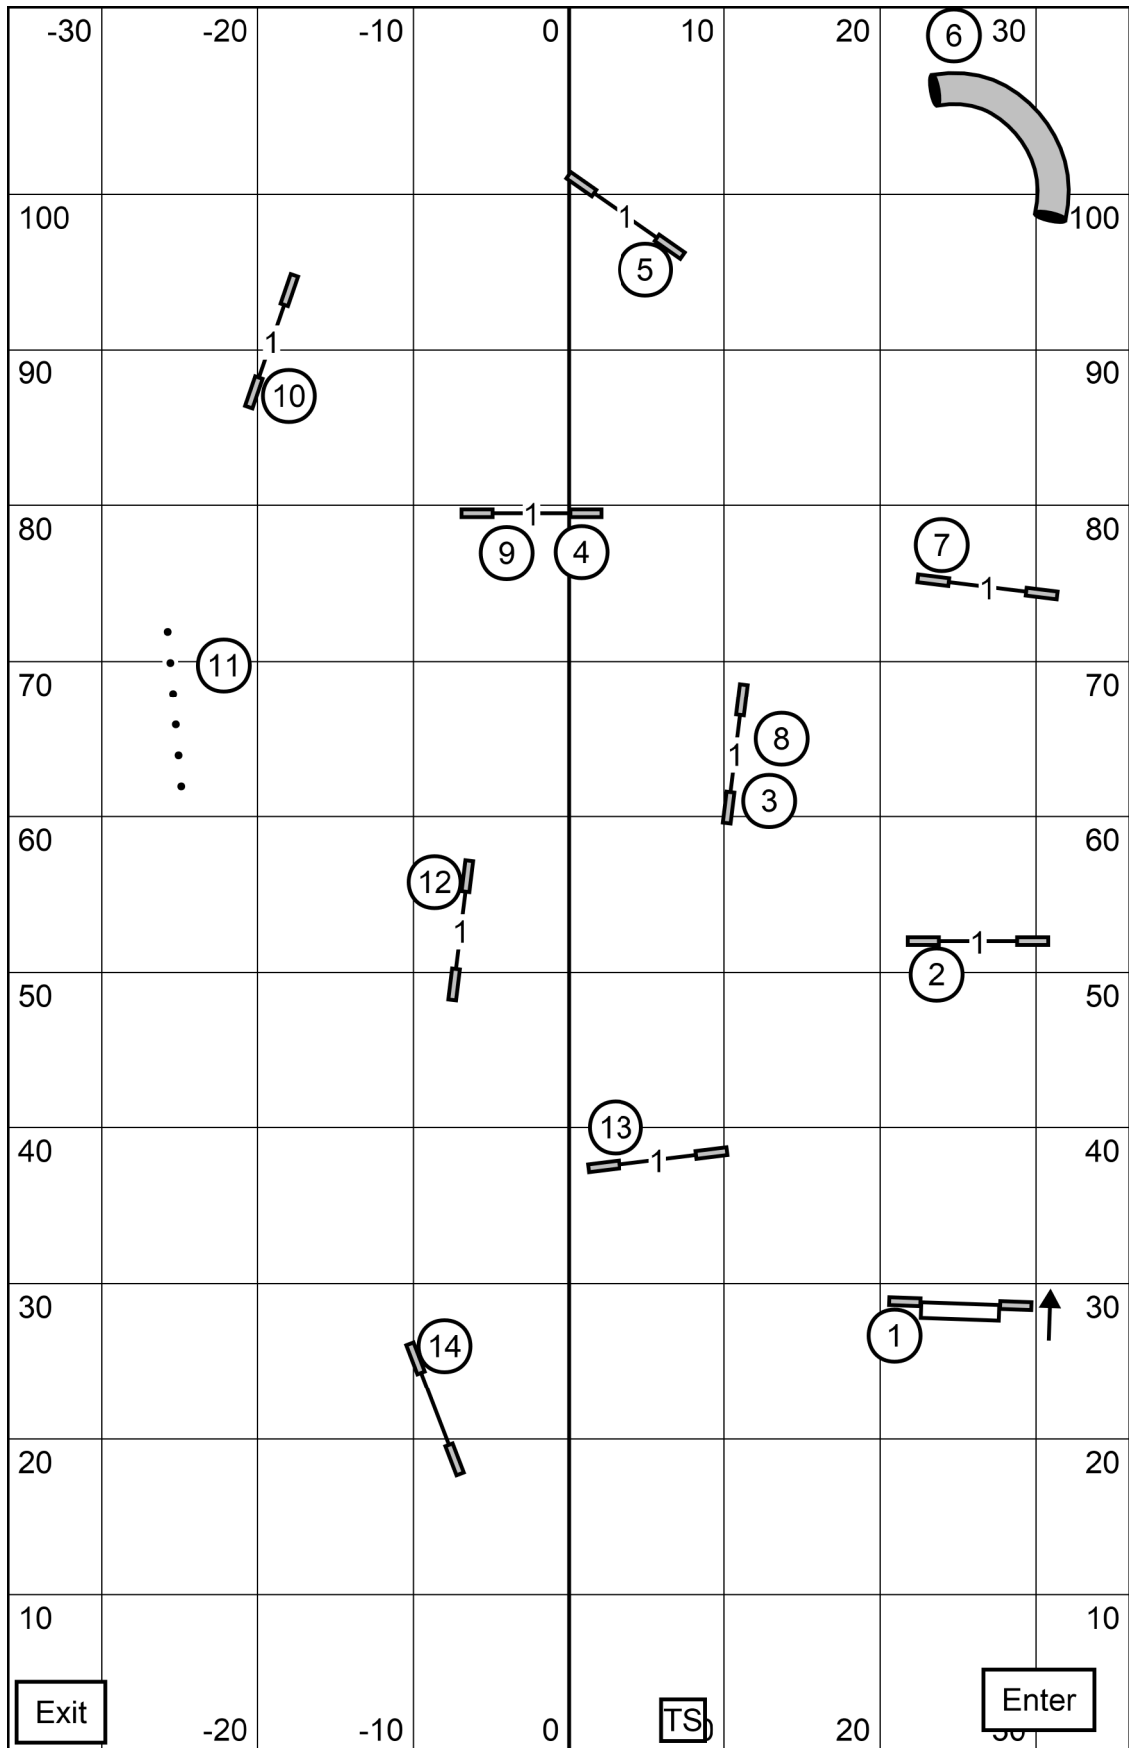

Timber Ridge Obedience Club of Central WI  
 Amherst Junction, WI  
 Ronda Bermke  
**Saturday April 30, 2022**  
**Excellent/Master JWW**

Timber Ridge Obedience Club of Central WI  
 Amherst Junction, WI  
 Ronda Bernke  
**Saturday April 30, 2022**  
**Excellent/Master STD**

Timber Ridge Obedience Club of Central WI  
 Amherst Junction, WI  
 Ronda Bermke  
**Saturday April 30, 2022**  
**Novice JWW**

Timber Ridge Obedience Club of Central WI  
 Amherst Junction, WI  
 Ronda Bernke  
**Saturday April 30, 2022**  
**Novice STD**

Exit		TS	Enter
<p>Timber Ridge Obedience Club of Central WI          Amherst Junction, WI          Ronda Bermke  <b>Saturday April 30, 2022</b>  <b>Open JWW</b></p>			

Timber Ridge Obedience Club of Central WI  
 Amherst Junction, WI  
 Ronda Bernke  
**Saturday April 30, 2022**  
**Open STD**