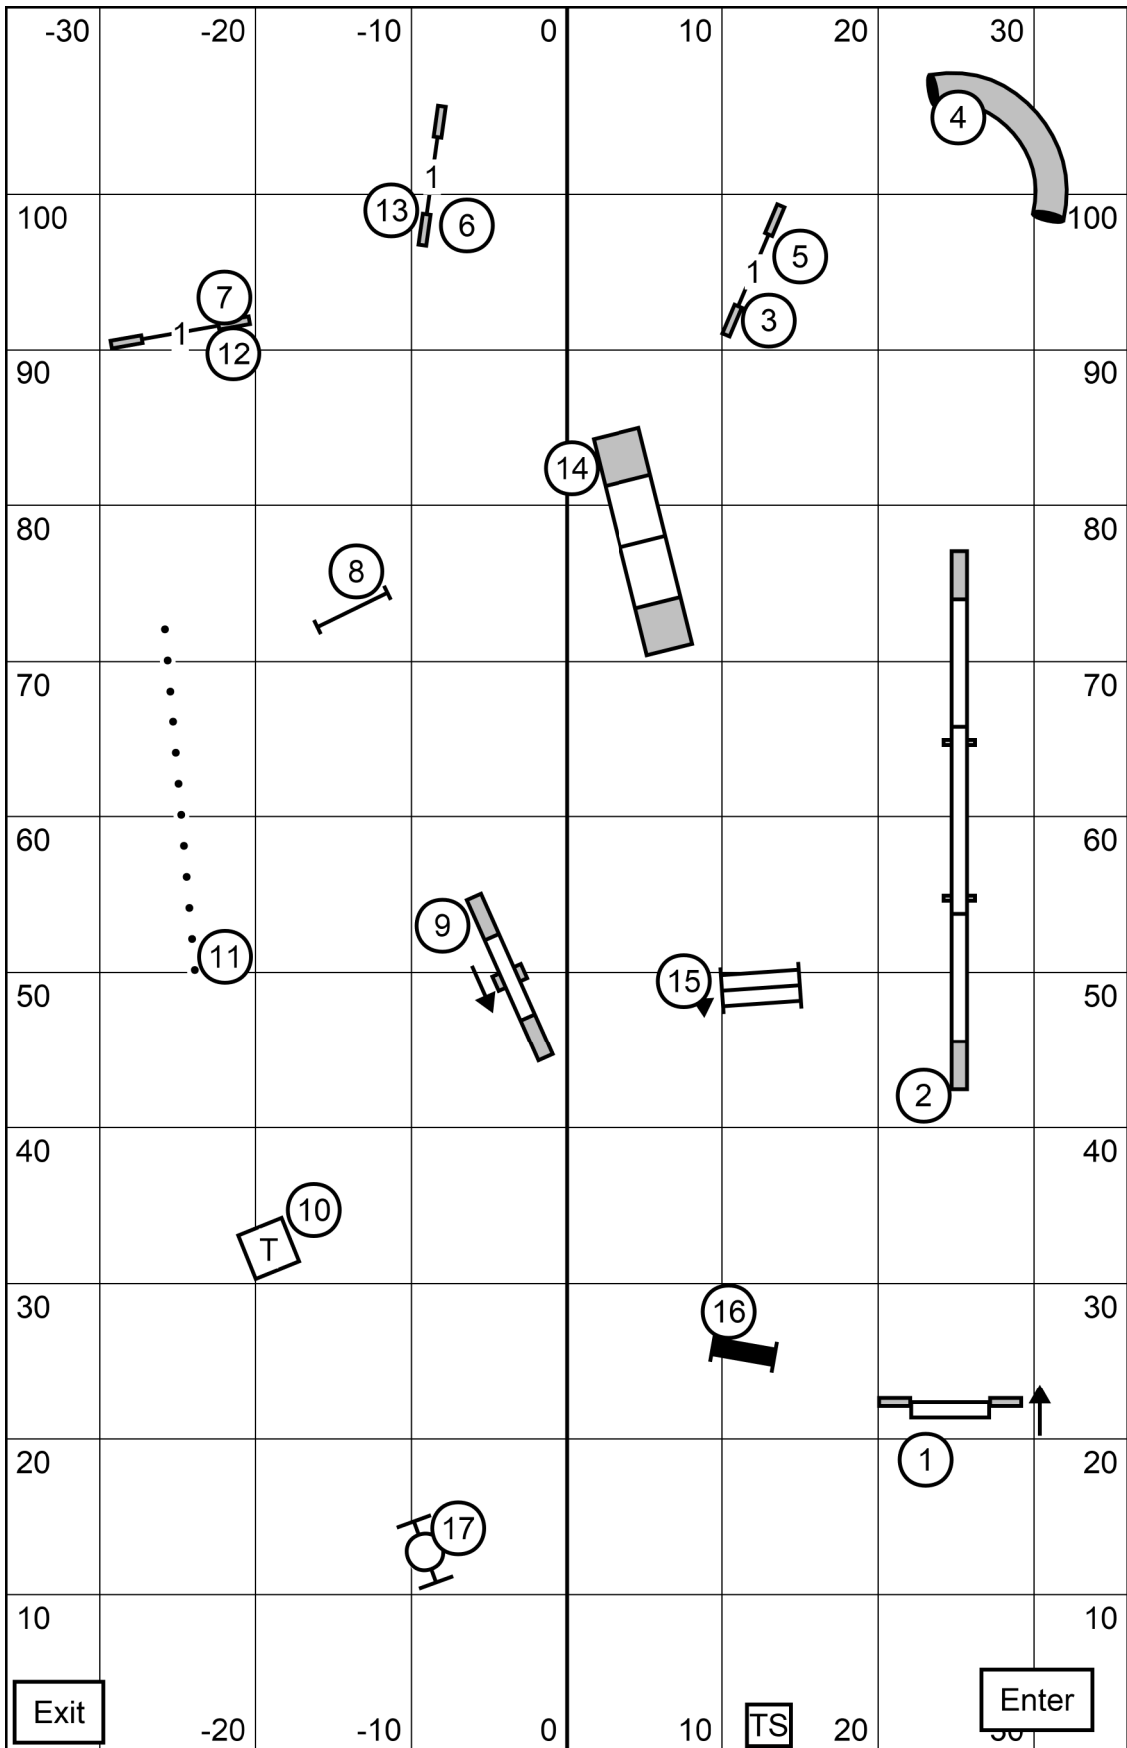

Timber Ridge Obedience Club of Central WI  
 Amherst Junction, WI  
 Ronda Bermke  
**Saturday April 30, 2022**  
**Excellent/Master JWW**

Timber Ridge Obedience Club of Central WI  
 Amherst Junction, WI  
 Ronda Bernke  
**Saturday April 30, 2022**  
**Excellent/Master STD**

Timber Ridge Obedience Club of Central WI  
 Amherst Junction, WI  
 Ronda Bermke  
**Saturday April 30, 2022**  
**Novice JWW**

Timber Ridge Obedience Club of Central WI  
 Amherst Junction, WI  
 Ronda Bernke  
**Saturday April 30, 2022**  
**Novice STD**

Exit		TS	Enter
<p>Timber Ridge Obedience Club of Central WI          Amherst Junction, WI          Ronda Bermke  <b>Saturday April 30, 2022</b>  <b>Open JWW</b></p>			

Timber Ridge Obedience Club of Central WI  
 Amherst Junction, WI  
 Ronda Bernke  
**Saturday April 30, 2022**  
**Open STD**