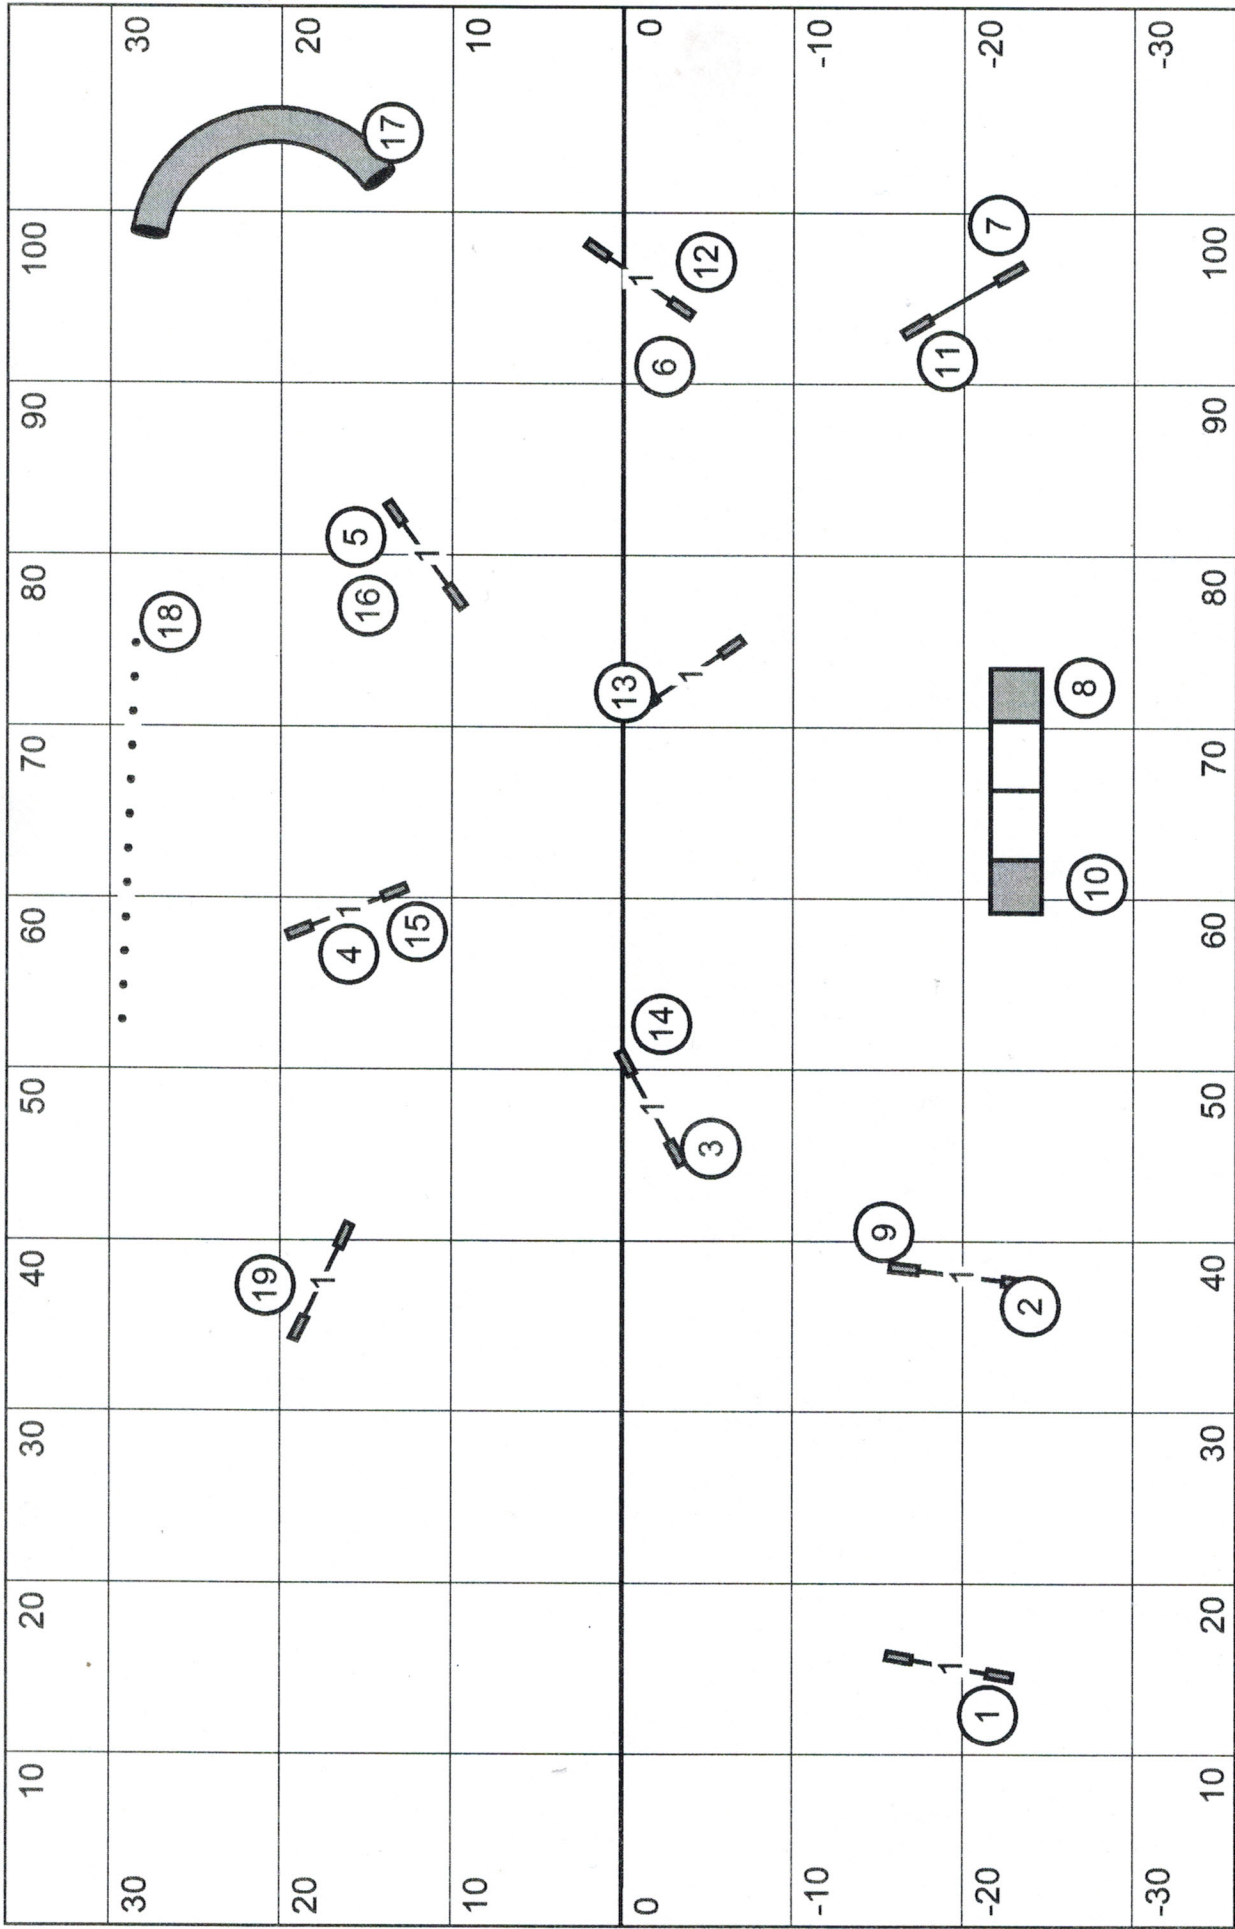

Wisconsin Rapids Kennel Club 3-27-22 **MX STANDARD** Terry Elger

Wisconsin Rapids Kennel Club 3-27-22 OPEN STANDARD Terry Elger

Wisconsin Rapids Kennel Club 3-27-22 **NOVICE STANDARD** Terry Elger

Wisconsin Rapids Kennel Club 3-27-22 MX JWW Terry Elger

Wisconsin Rapids Kennel Club 3-27-22 OPEN JWW Terry Elger

Wisconsin Rapids Kennel Club 3-27-22 NOVICE JWW Terry Elger

Wisconsin Rapids Kennel Club 3-27-22 Time 2 Beat Terry Elger