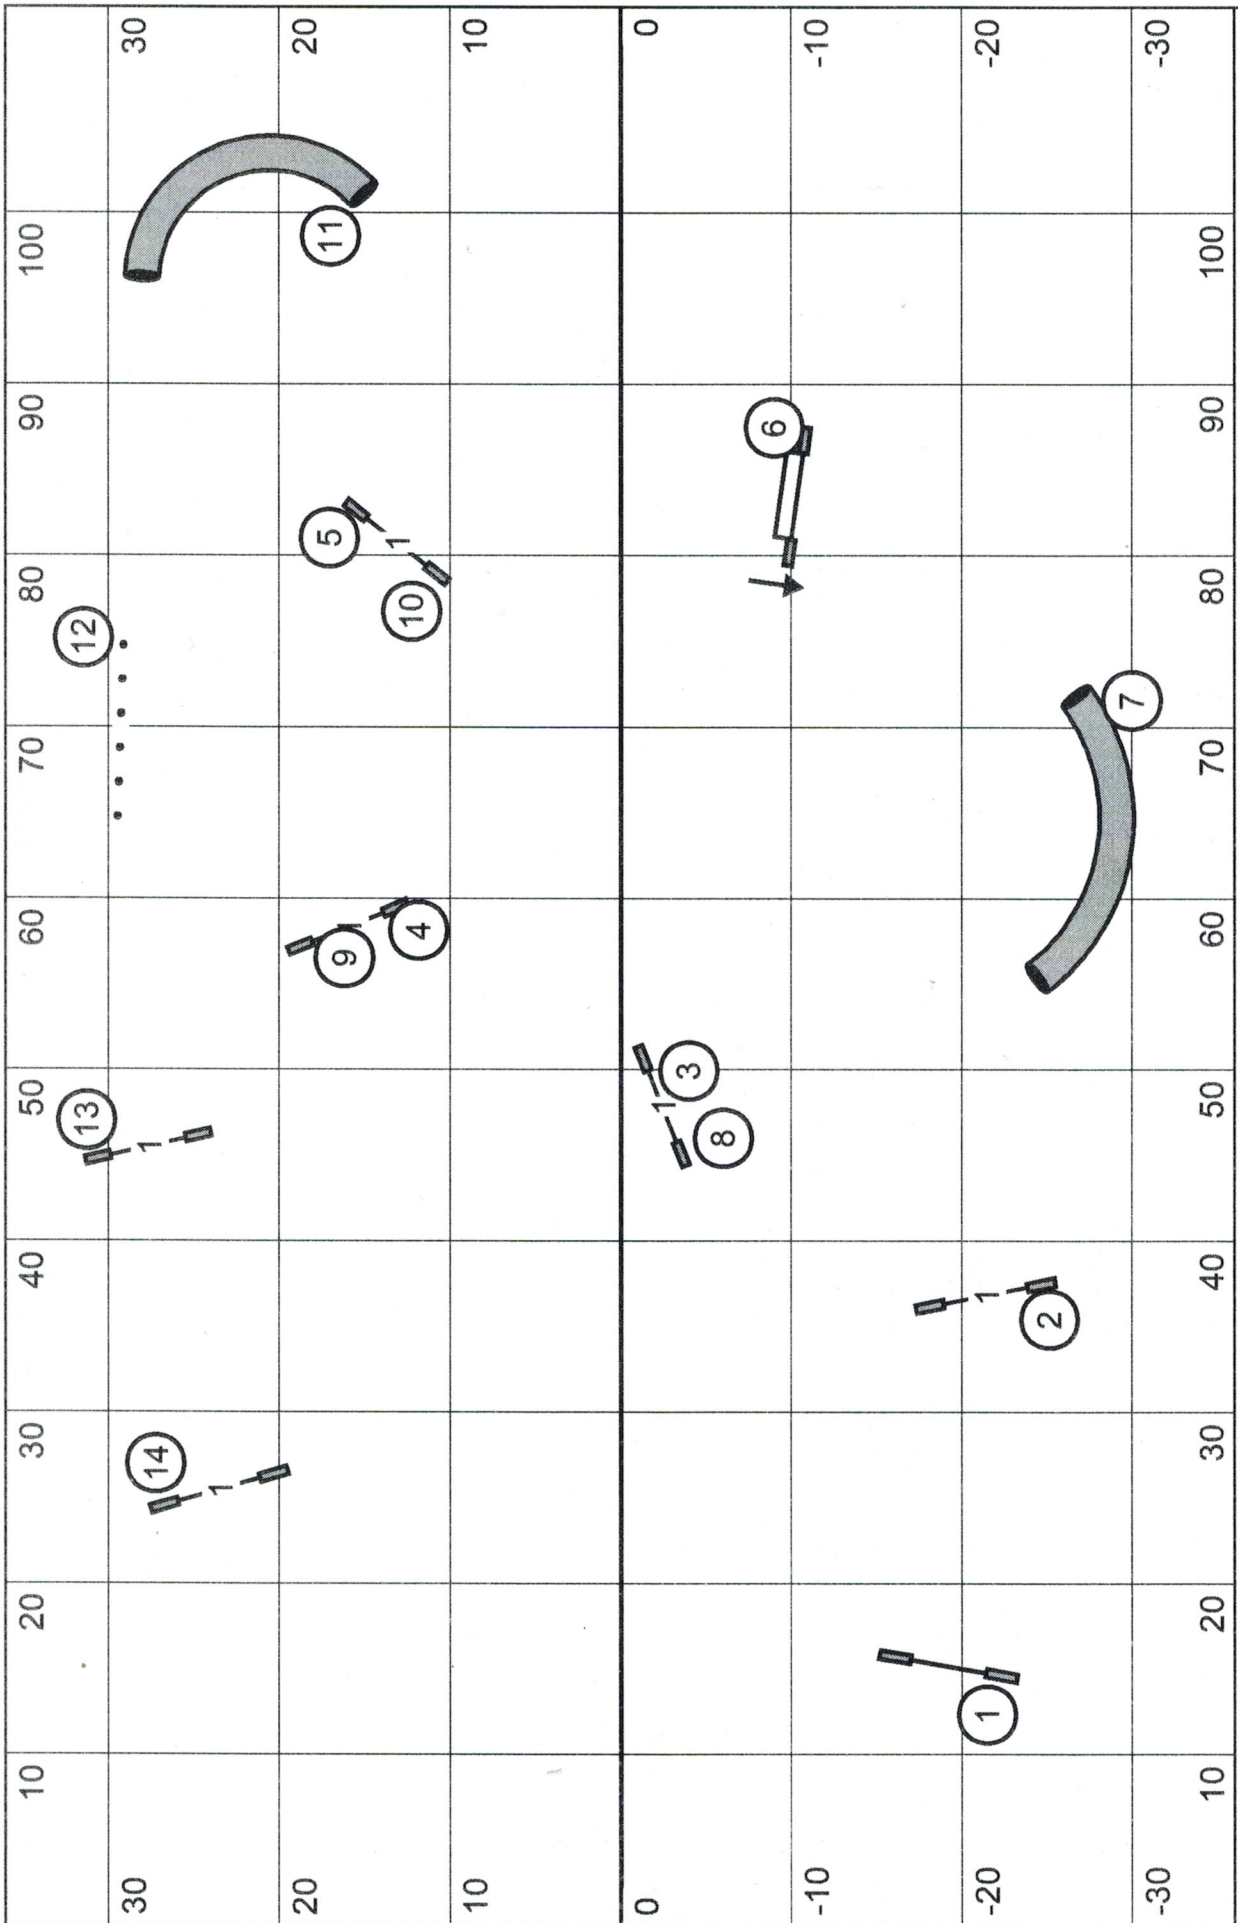

Wisconsin Rapids Kennel Club 3-27-22 **MX STANDARD** Terry Elger

Wisconsin Rapids Kennel Club 3-27-22 OPEN STANDARD Terry Elger

Wisconsin Rapids Kennel Club 3-27-22 **NOVICE STANDARD** Terry Elger

Wisconsin Rapids Kennel Club 3-27-22 MX JWW Terry Elger

Wisconsin Rapids Kennel Club 3-27-22 OPEN JWW Terry Elger

Wisconsin Rapids Kennel Club 3-27-22 NOVICE JWW Terry Elger

Wisconsin Rapids Kennel Club 3-27-22 Time 2 Beat Terry Elger