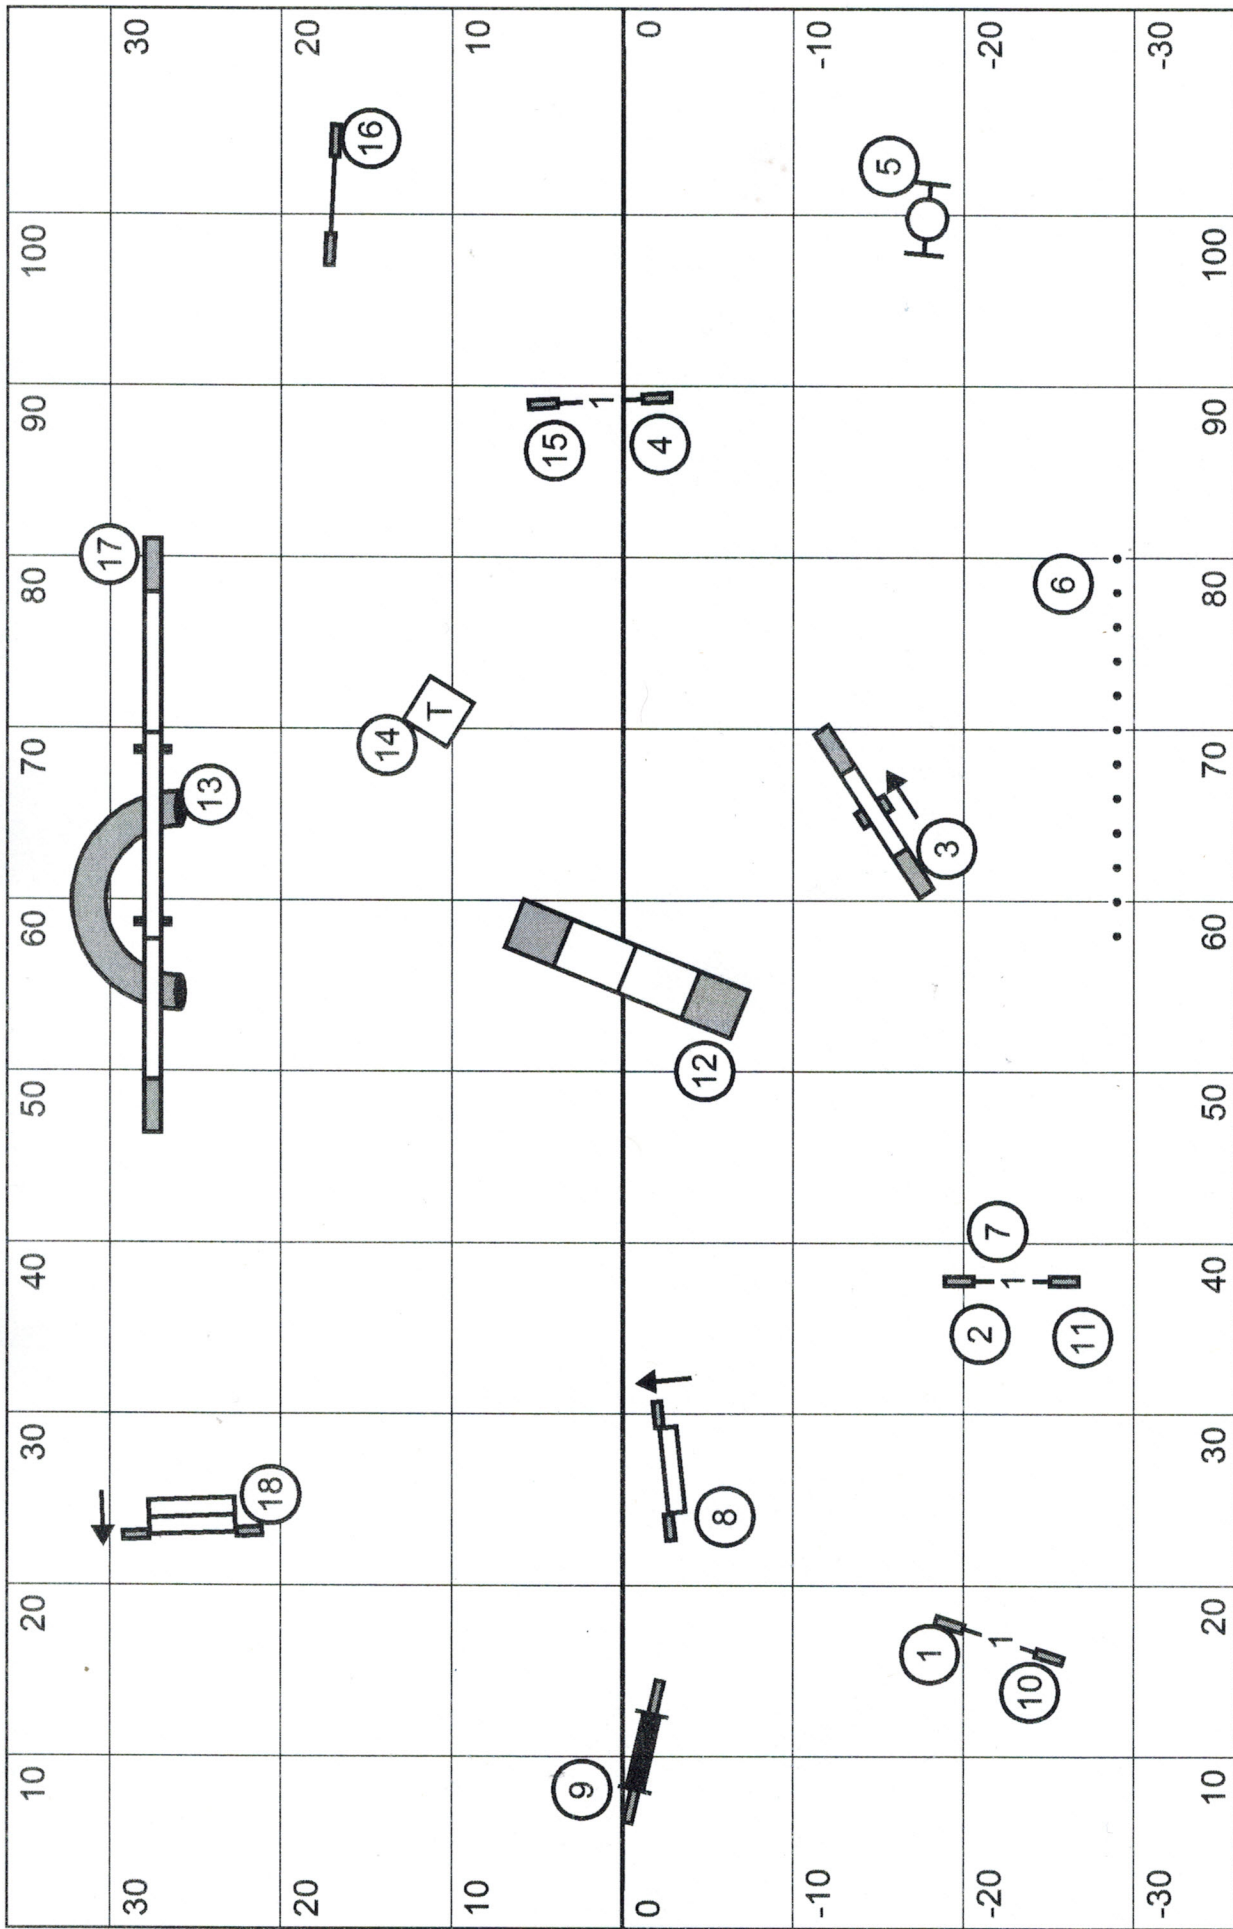

Wisconsin Rapids Kennel Club 3-27-22 **MX STANDARD** Terry Elger

Wisconsin Rapids Kennel Club 3-27-22 OPEN STANDARD Terry Elger

Wisconsin Rapids Kennel Club 3-27-22 **NOVICE STANDARD** Terry Elger

Wisconsin Rapids Kennel Club 3-27-22 MX JWW Terry Elger

Wisconsin Rapids Kennel Club 3-27-22 OPEN JWW Terry Elger

Wisconsin Rapids Kennel Club 3-27-22 NOVICE JWW Terry Elger

Wisconsin Rapids Kennel Club 3-27-22 Time 2 Beat Terry Elger