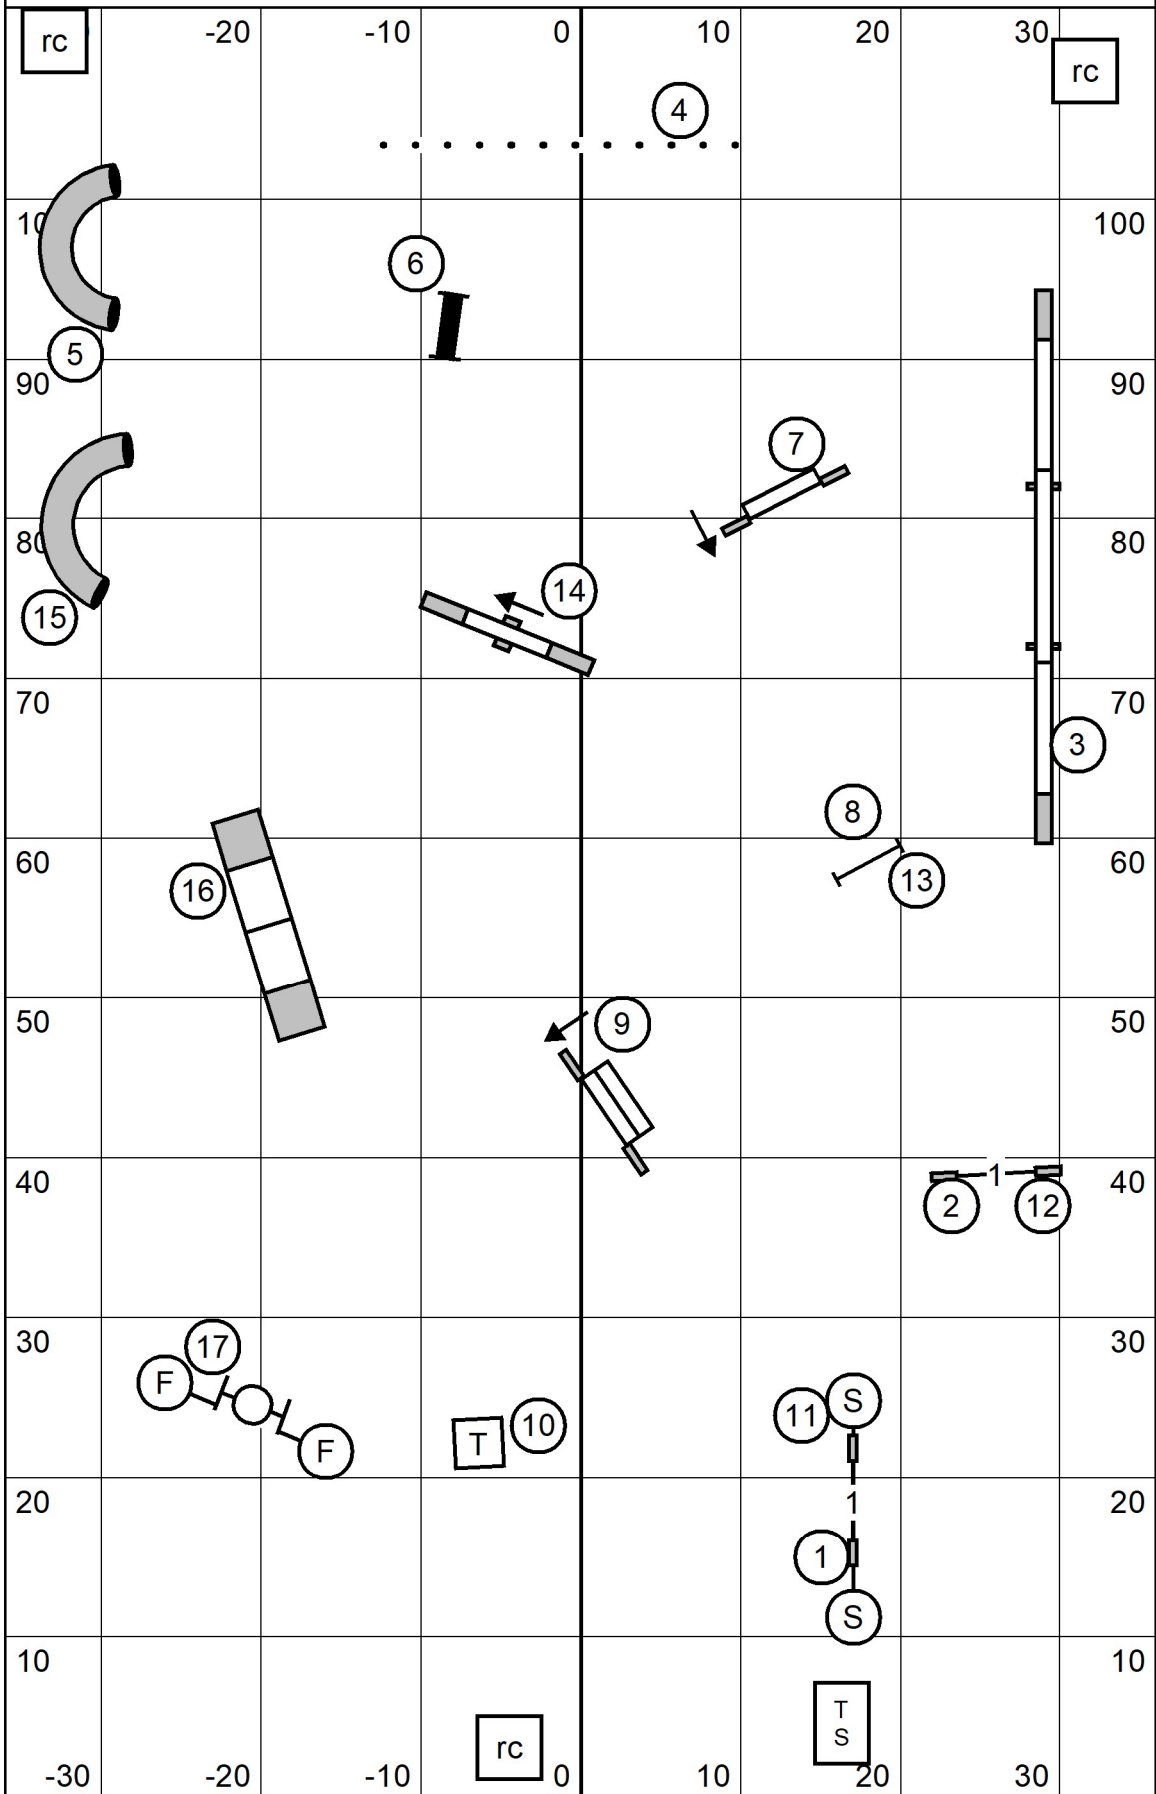

3

Timber Ridge Obedience Club of Central Wisconsin  
Camp Band,y Amherst Junction, WI  
Kathryn Guerra Saturday November 12, 2022

EX/MAS  
STD

4

Timber Ridge Obedience Club of Central Wisconsin  
Camp Band,y Amherst Junction, WI  
Kathryn Guerra Saturday November 12, 2022

OPEN  
STD

5

Timber Ridge Obedience Club of Central Wisconsin  
Camp Band,y Amherst Junction, WI  
Kathryn Guerra Saturday November 12, 2022

NOVICE  
STD

8

Timber Ridge Obedience Club of Central Wisconsin  
Camp Band, y Amherst Junction, WI  
Kathryn Guerra Saturday November 12, 2022