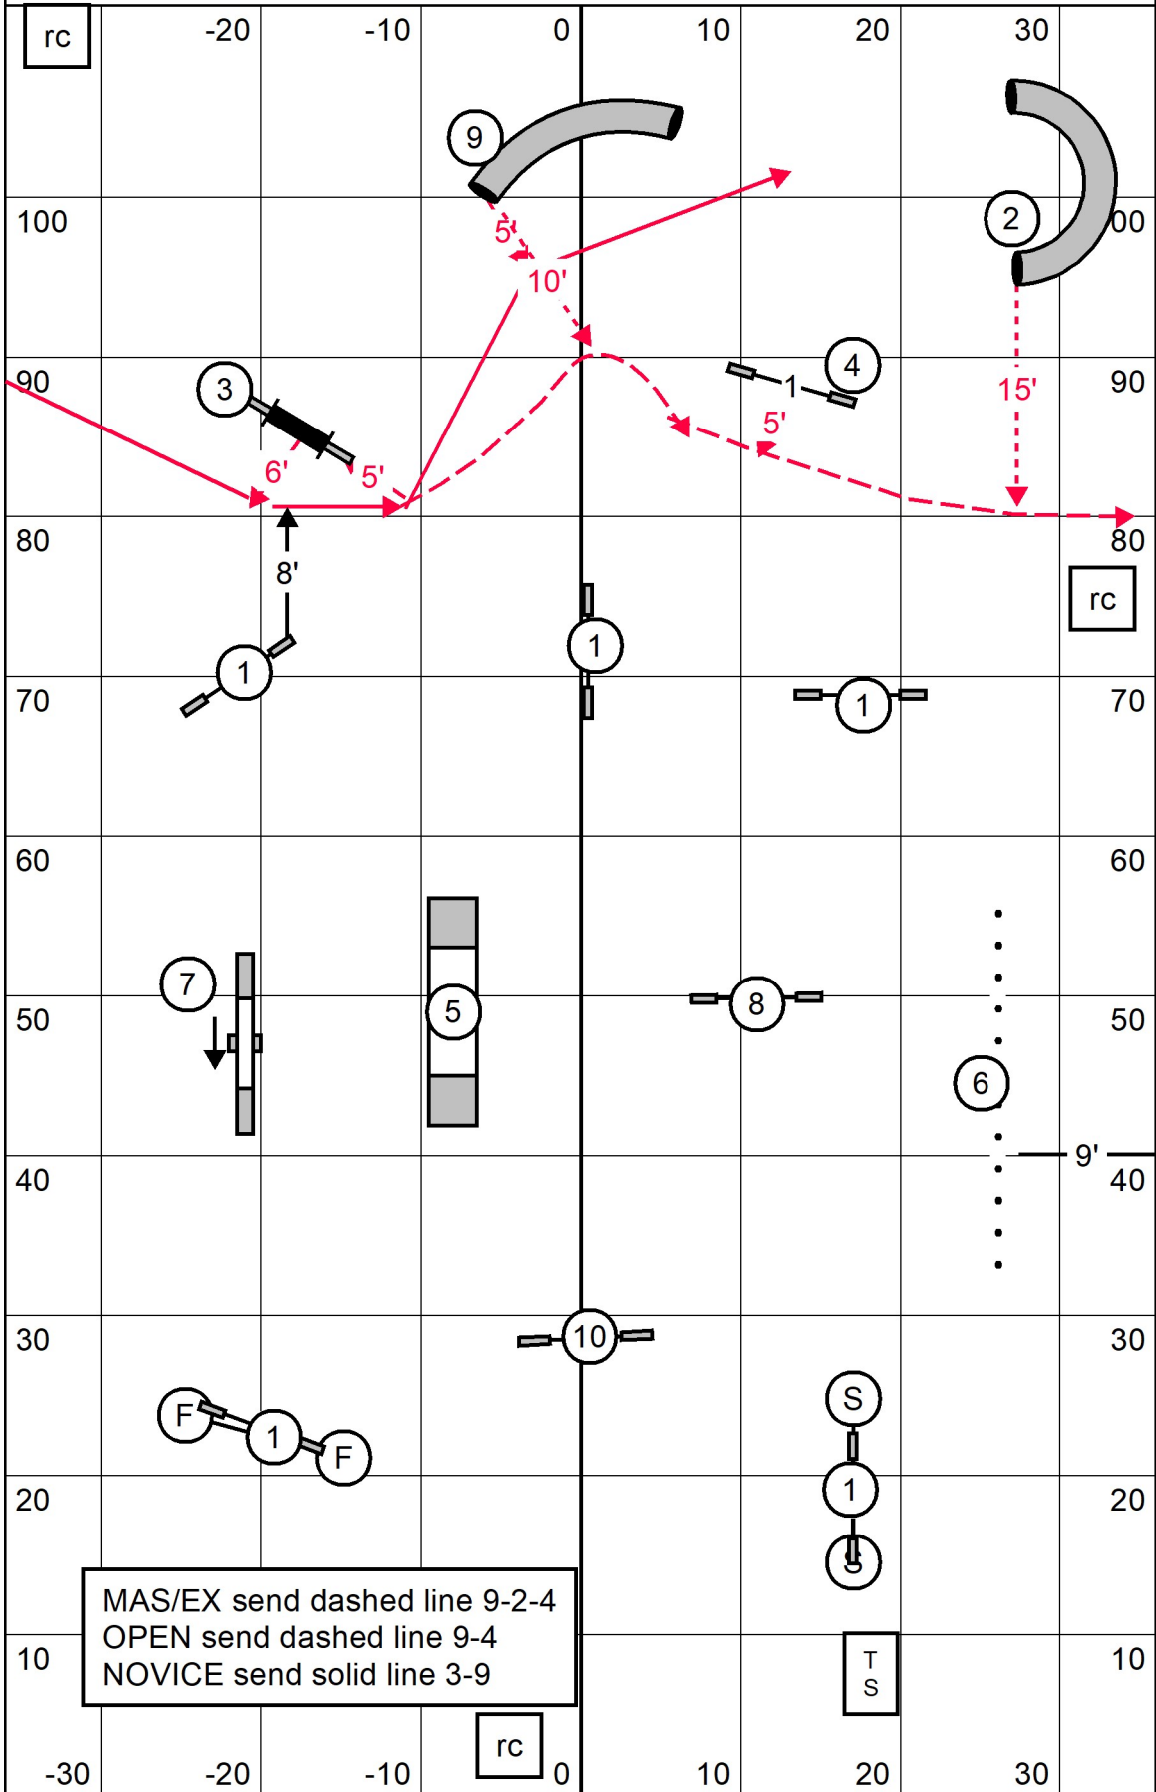

6

Timber Ridge Obedience Club of Central Wisconsin
Camp Bandy, Amherst Junction, WI
Kathryn Guerra Saturday November 12, 2022

FAST