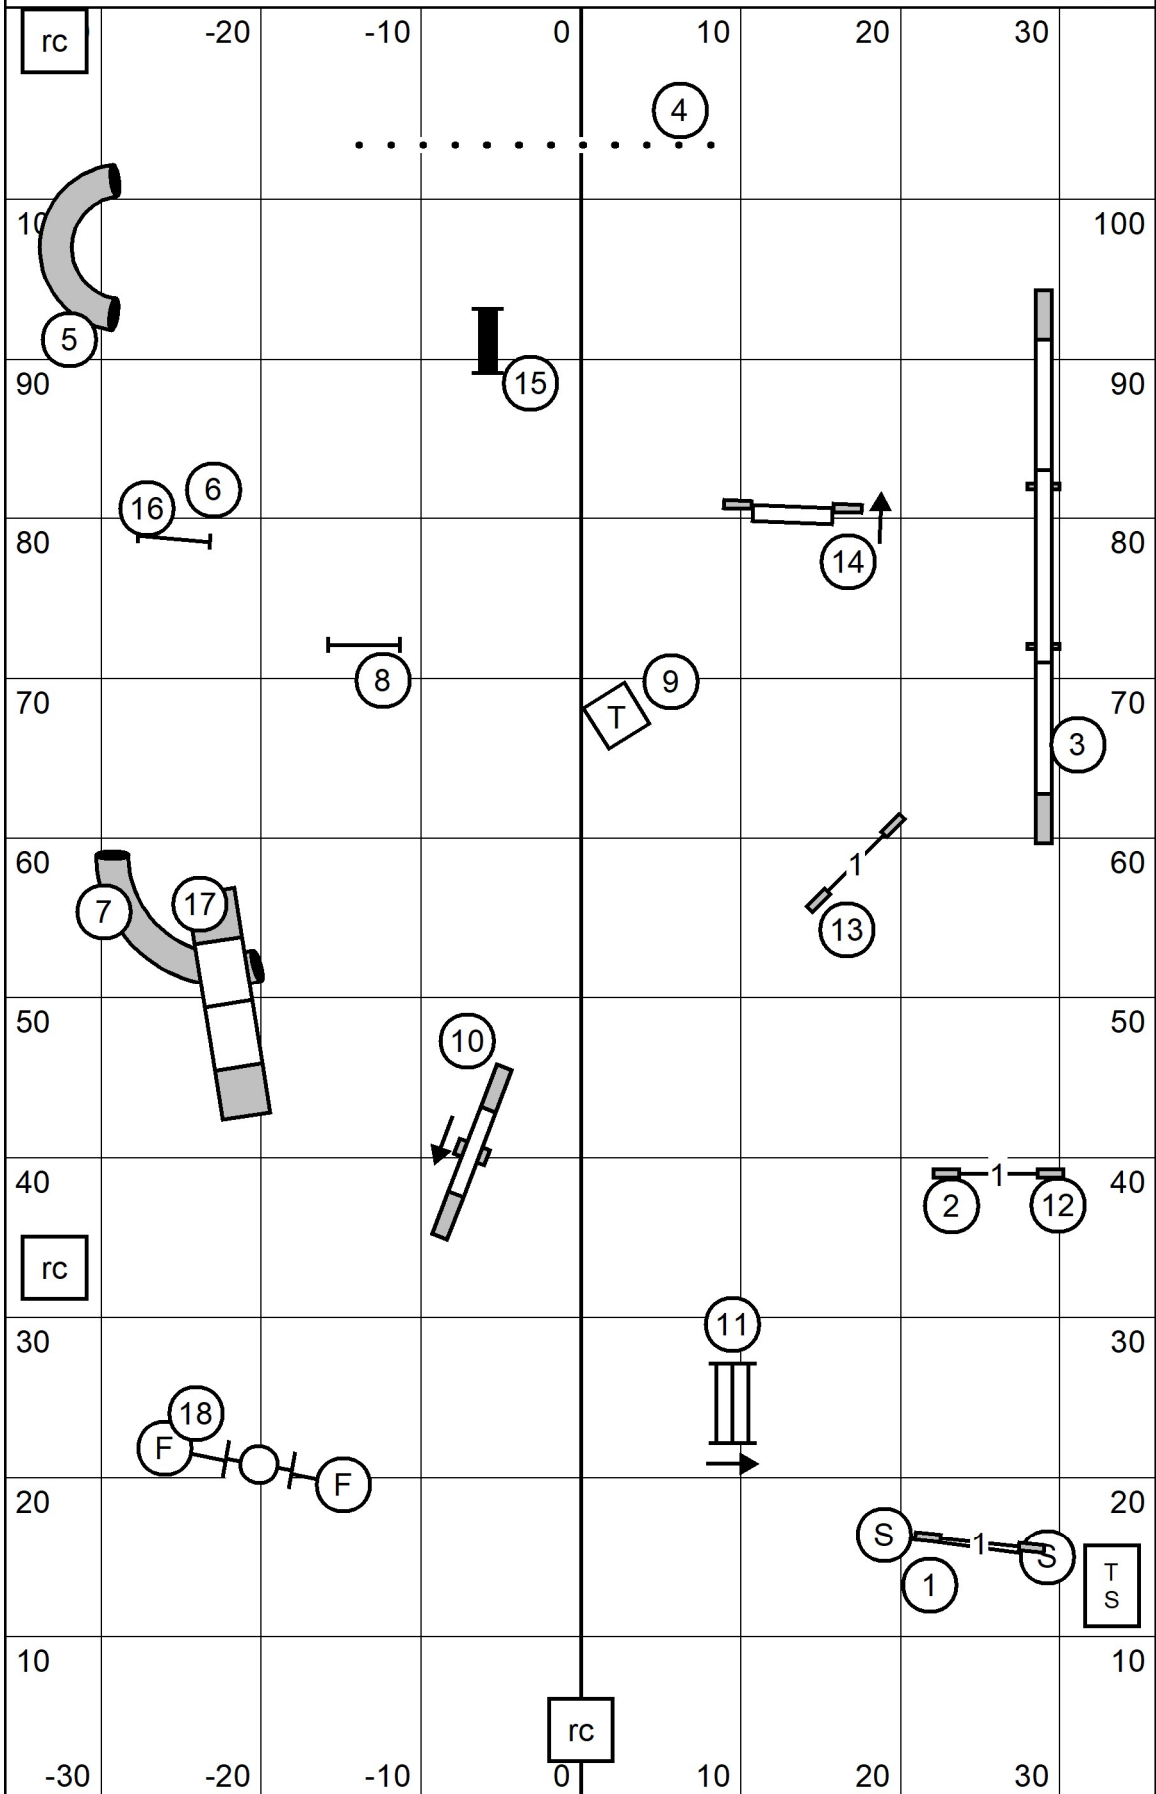

3

Timber Ridge Obedience Club of Central Wisconsin  
Camp Band,y Amherst Junction, WI  
Kathryn Guerra Saturday November 12, 2022

EX/MAS  
STD

4

Timber Ridge Obedience Club of Central Wisconsin  
Camp Band,y Amherst Junction, WI  
Kathryn Guerra Saturday November 12, 2022

OPEN  
STD

5

Timber Ridge Obedience Club of Central Wisconsin  
Camp Band,y Amherst Junction, WI  
Kathryn Guerra Saturday November 12, 2022

NOVICE  
STD

8

Timber Ridge Obedience Club of Central Wisconsin  
Camp Band, y Amherst Junction, WI  
Kathryn Guerra Saturday November 12, 2022