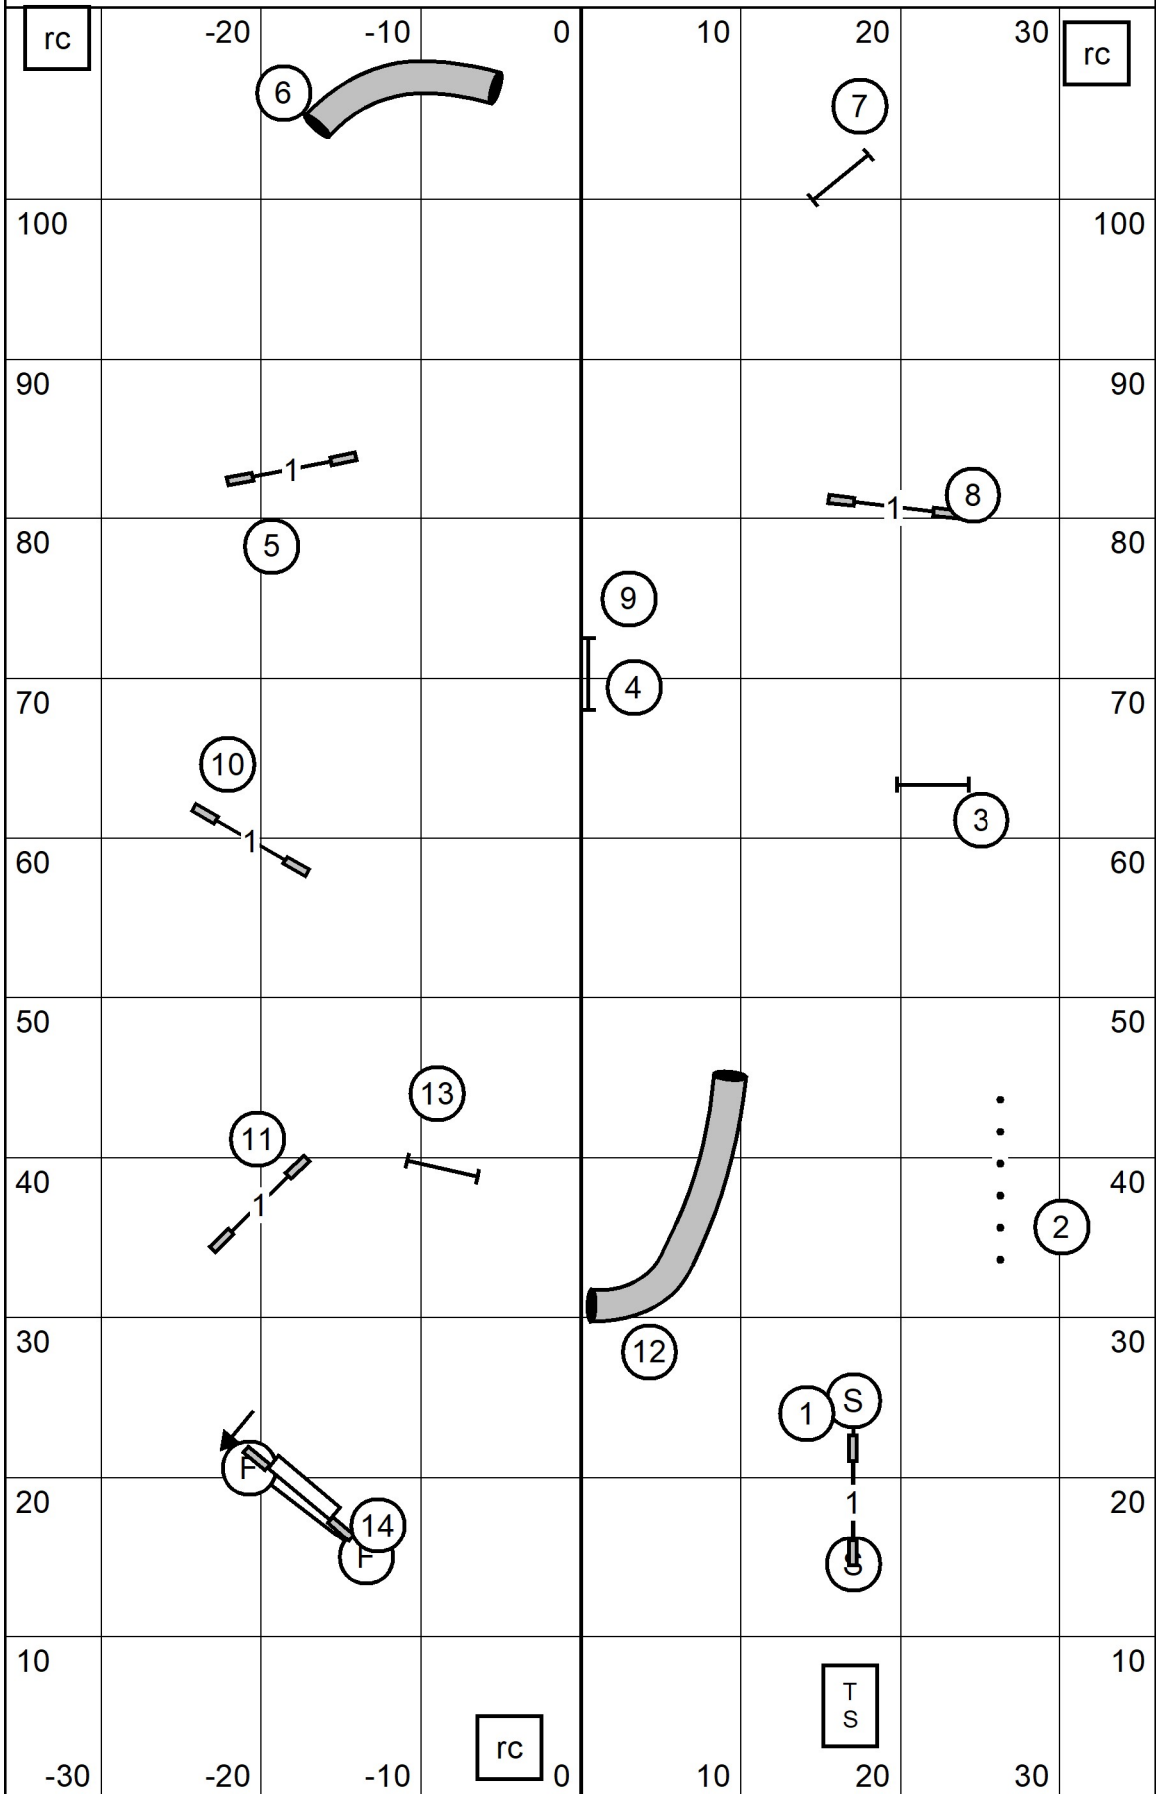

8

Timber Ridge Obedience Club of Central Wisconsin
Camp Band, y Amherst Junction, WI
Kathryn Guerra Saturday November 12, 2022

NOVICE
JWW