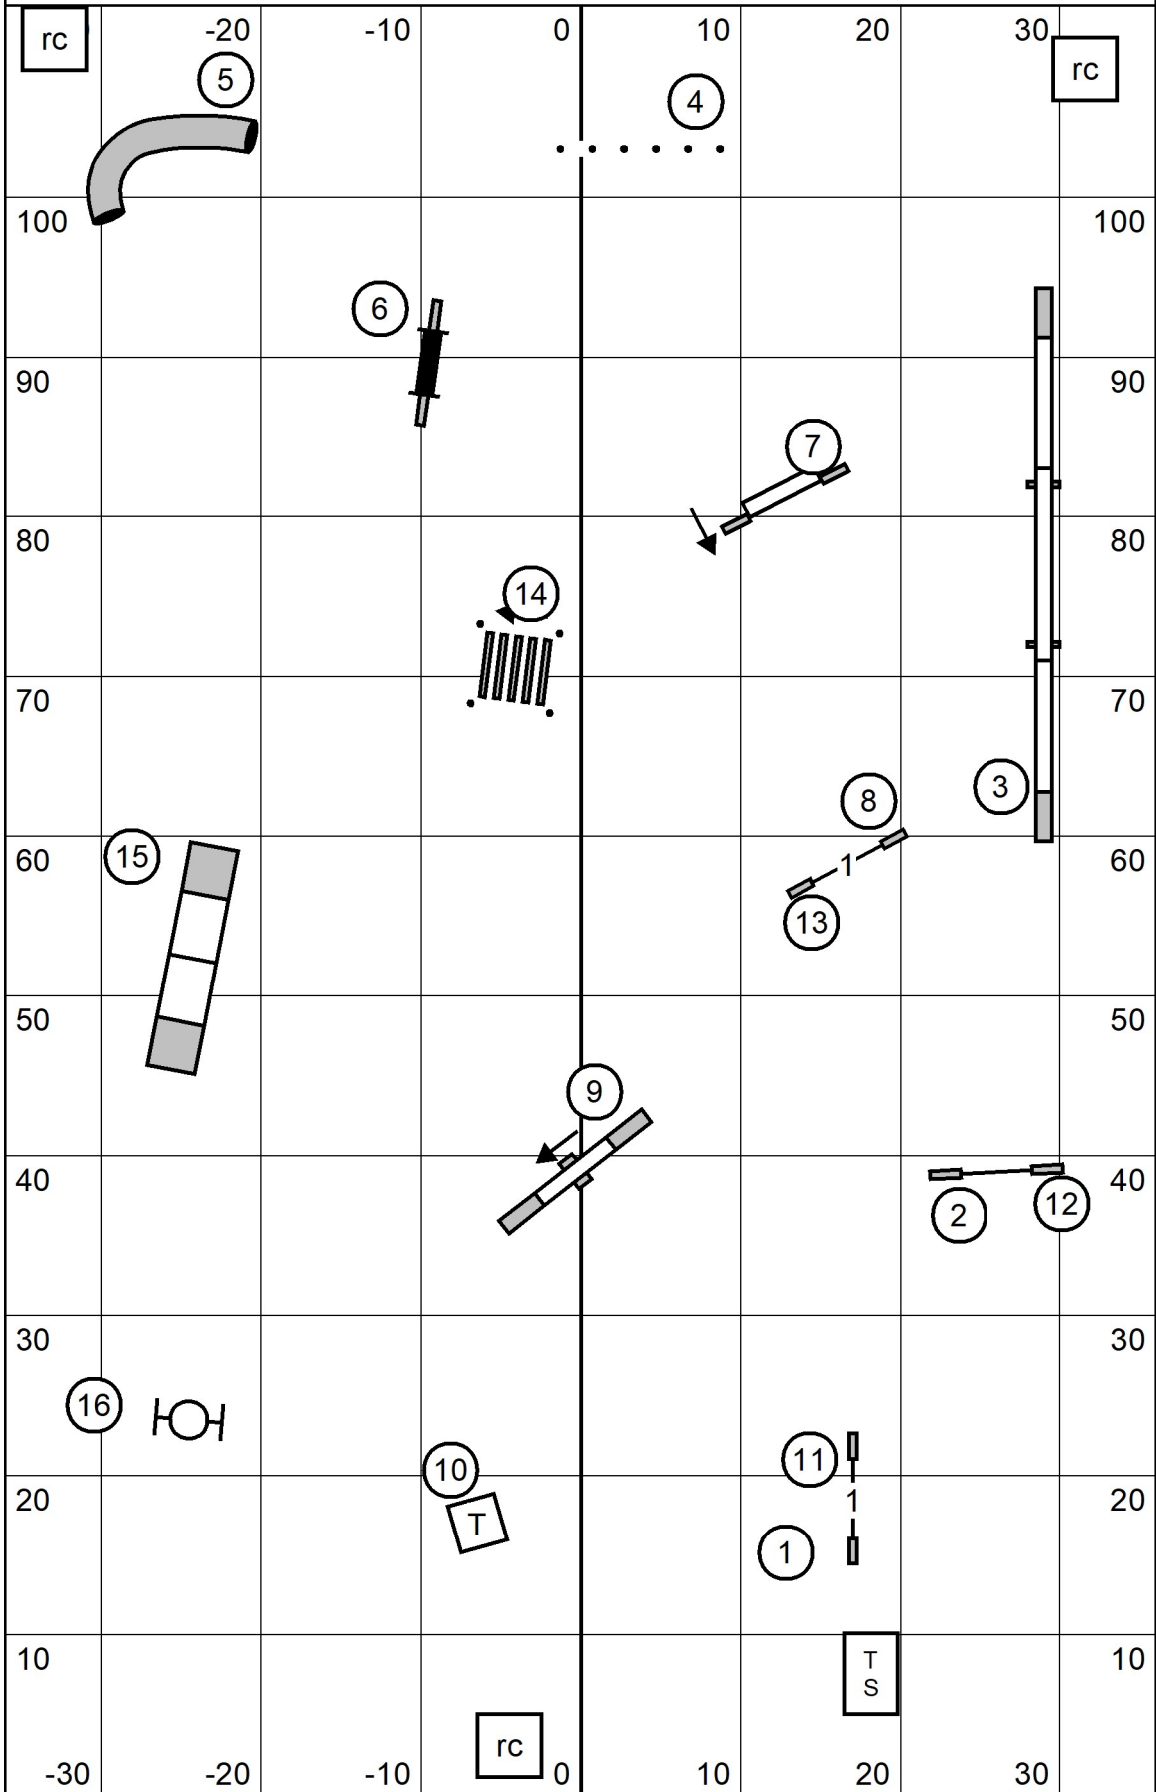

3

Timber Ridge Obedience Club of Central Wisconsin  
Camp Band,y Amherst Junction, WI  
Kathryn Guerra Saturday November 12, 2022

EX/MAS  
STD

4

Timber Ridge Obedience Club of Central Wisconsin  
Camp Band,y Amherst Junction, WI  
Kathryn Guerra Saturday November 12, 2022

OPEN  
STD

5

Timber Ridge Obedience Club of Central Wisconsin  
Camp Band,y Amherst Junction, WI  
Kathryn Guerra Saturday November 12, 2022

NOVICE  
STD

8

Timber Ridge Obedience Club of Central Wisconsin  
Camp Band, y Amherst Junction, WI  
Kathryn Guerra Saturday November 12, 2022