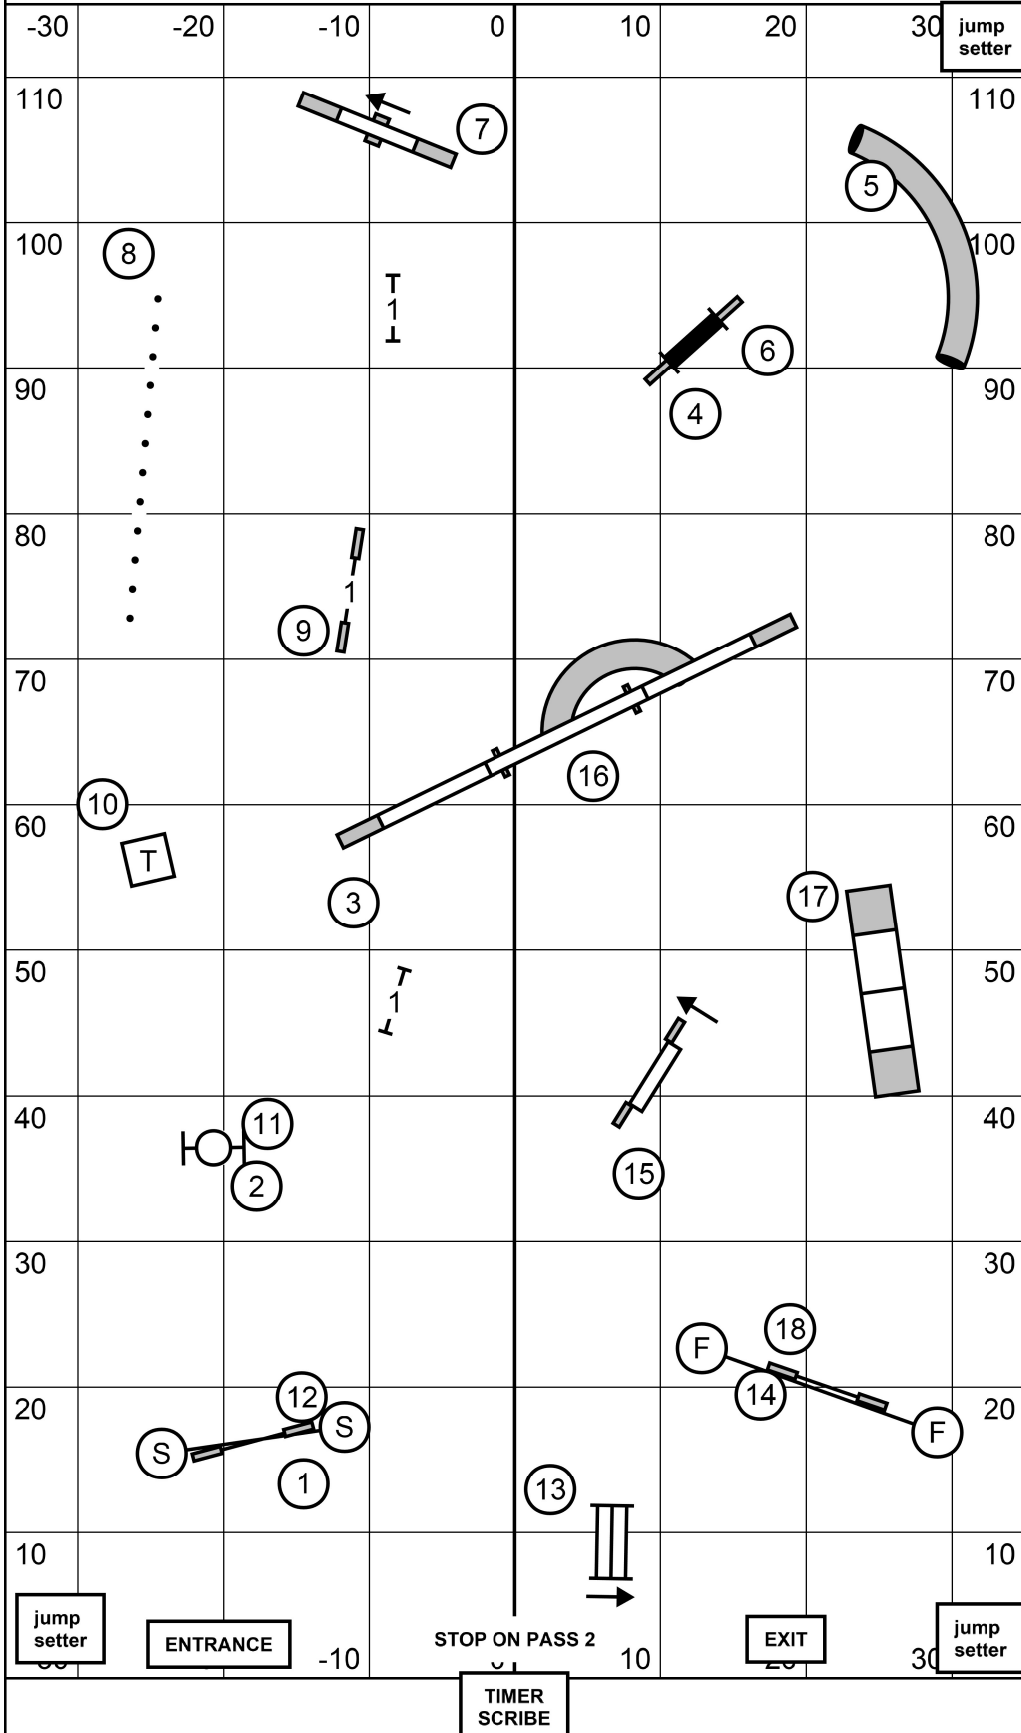

MASTER/EXCELLENT STANDARD

Marshfield Area Kennel Club, Amherst Junction WI

Sunday March 20, 2022 Judge: Mark Upshaw
70 x 115 Indoors / Artificial Turf

OPEN STANDARD

Marshfield Area Kennel Club, Amherst Junction WI

Sunday March 20, 2022 Judge: Mark Upshaw

70 x 115 Indoors / Artificial Turf

NOVICE STANDARD

Marshfield Area Kennel Club, Amherst Junction WI

Sunday March 20, 2022 Judge: Mark Upshaw

70 x 115 Indoors / Artificial Turf

MASTER/EXCELLENT JUMPERS WITH WEAVES

Marshfield Area Kennel Club, Amherst Junction WI

Sunday March 20, 2022 Judge: Mark Upshaw

70 x 115 Indoors / Artificial Turf

OPEN JUMPERS WITH WEAVES

Marshfield Area Kennel Club, Amherst Junction WI

TIME TO BEAT

Marshfield Area Kennel Club, Amherst Junction WI

Sunday March 20, 2022 Judge: Mark Upshaw
70 x 115 Indoors / Artificial Turf