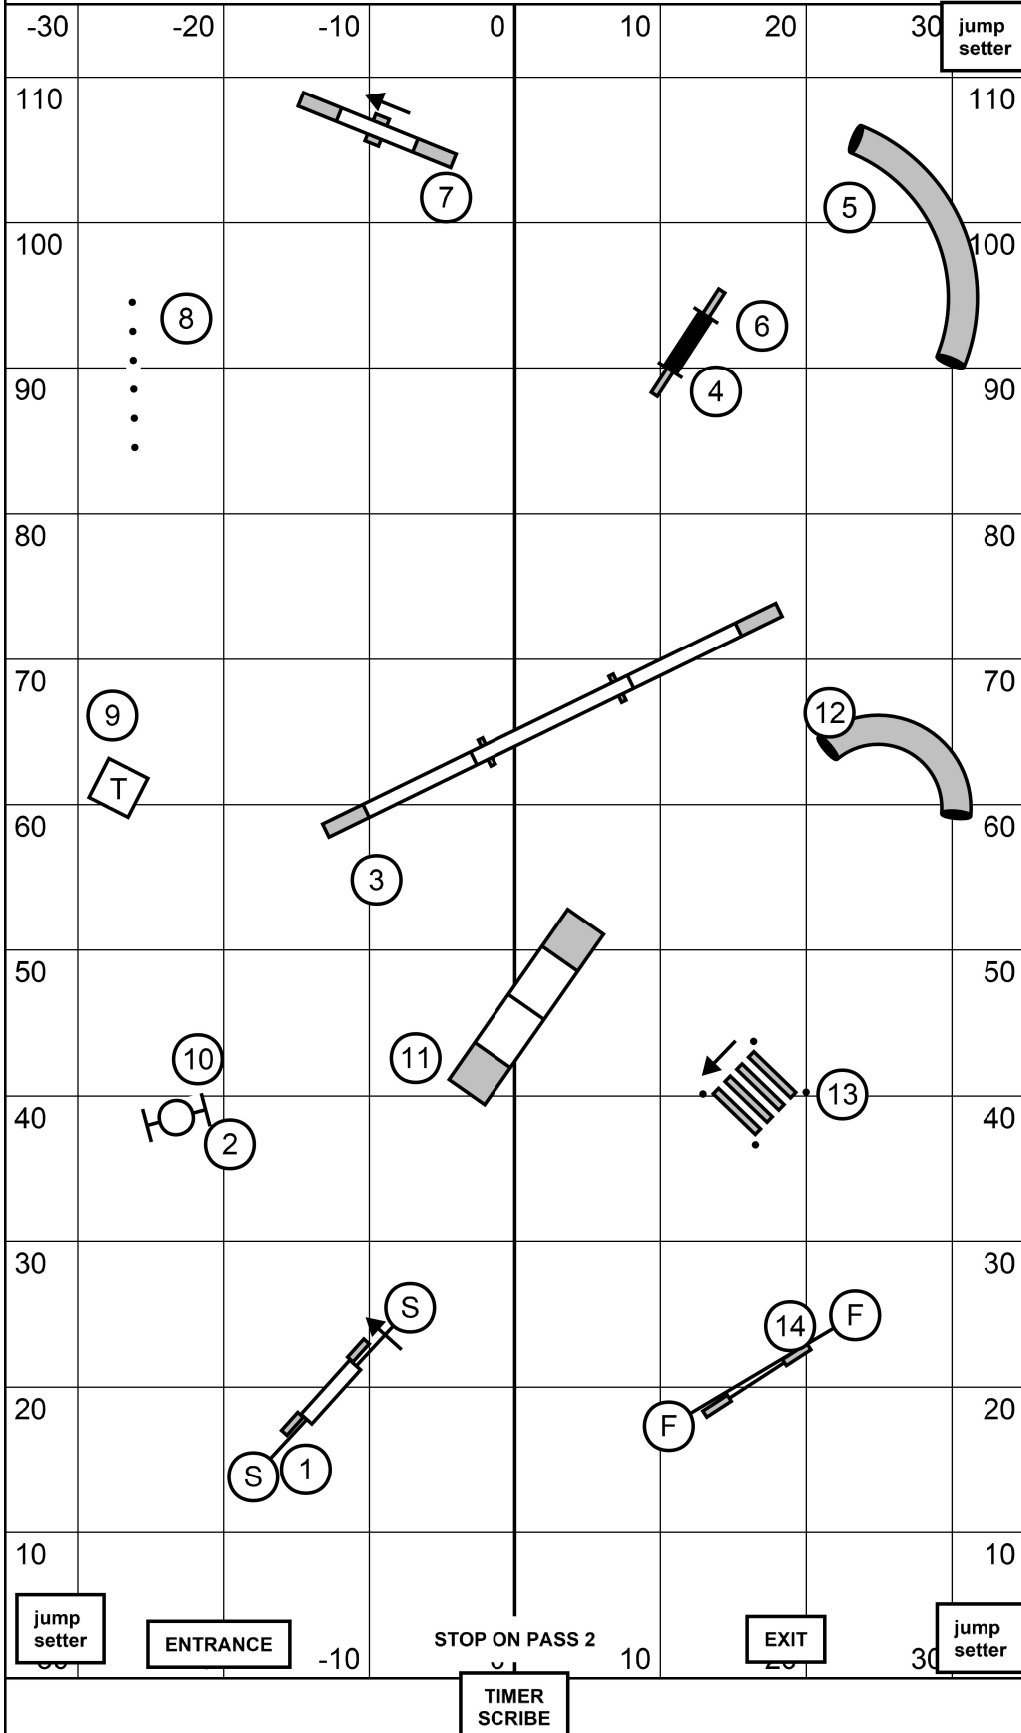

Sunday March 20, 2022 Judge: Mark Upshaw

70 x 115 Indoors / Artificial Turf

NOVICE STANDARD

Marshfield Area Kennel Club, Amherst Junction WI

Sunday March 20, 2022 Judge: Mark Upshaw

70 x 115 Indoors / Artificial Turf