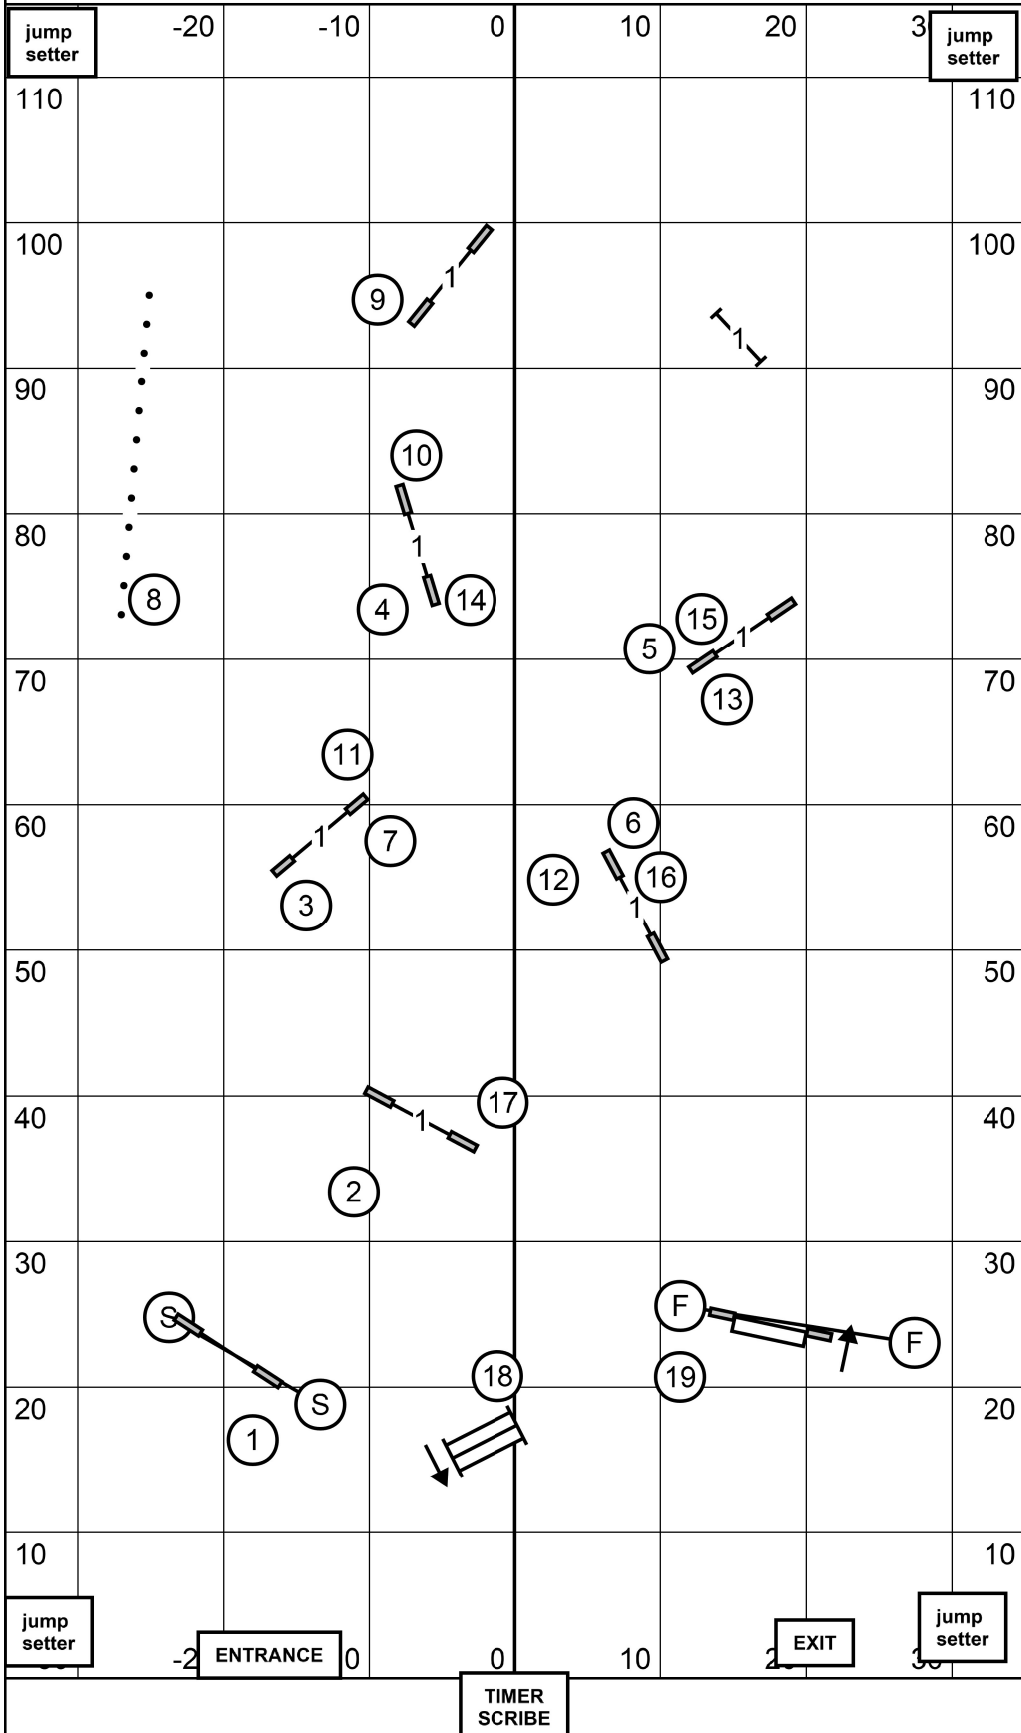

Sunday March 20, 2022 Judge: Mark Upshaw

70 x 115 Indoors / Artificial Turf

NOVICE STANDARD

Marshfield Area Kennel Club, Amherst Junction WI

Sunday March 20, 2022 Judge: Mark Upshaw

70 x 115 Indoors / Artificial Turf

MASTER/EXCELLENT JUMPERS WITH WEAVES

Marshfield Area Kennel Club, Amherst Junction WI

Sunday March 20, 2022 Judge: Mark Upshaw

70 x 115 Indoors / Artificial Turf

OPEN JUMPERS WITH WEAVES

Marshfield Area Kennel Club, Amherst Junction WI

Sunday March 20, 2022 Judge: Mark Upshaw
70 x 115 Indoors / Artificial Turf

NOVICE JUMPERS WITH WEAVES

Marshfield Area Kennel Club, Amherst Junction WI

Sunday March 20, 2022 Judge: Mark Upshaw
70 x 115 Indoors / Artificial Turf

TIME TO BEAT

Marshfield Area Kennel Club, Amherst Junction WI

Sunday March 20, 2022 Judge: Mark Upshaw
70 x 115 Indoors / Artificial Turf