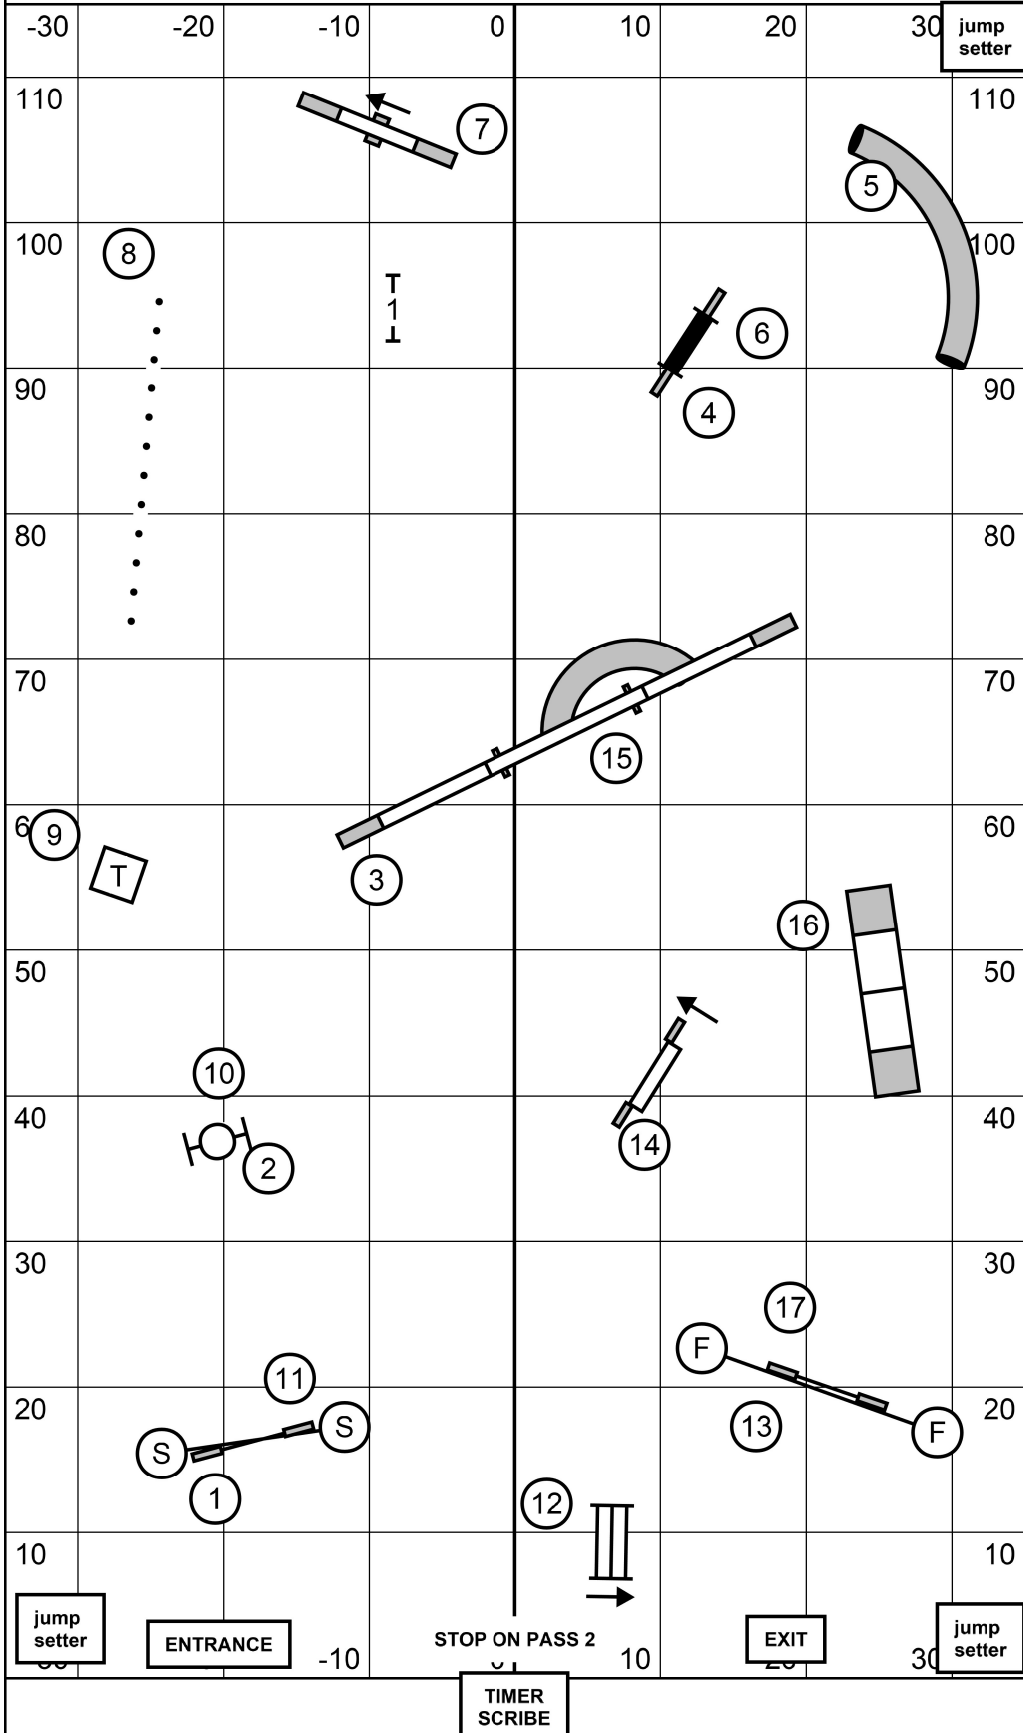

MASTER/EXCELLENT STANDARD

Marshfield Area Kennel Club, Amherst Junction WI

Sunday March 20, 2022 Judge: Mark Upshaw
70 x 115 Indoors / Artificial Turf

OPEN STANDARD

Marshfield Area Kennel Club, Amherst Junction WI

Sunday March 20, 2022 Judge: Mark Upshaw

70 x 115 Indoors / Artificial Turf

NOVICE STANDARD

Marshfield Area Kennel Club, Amherst Junction WI

Sunday March 20, 2022 Judge: Mark Upshaw

70 x 115 Indoors / Artificial Turf