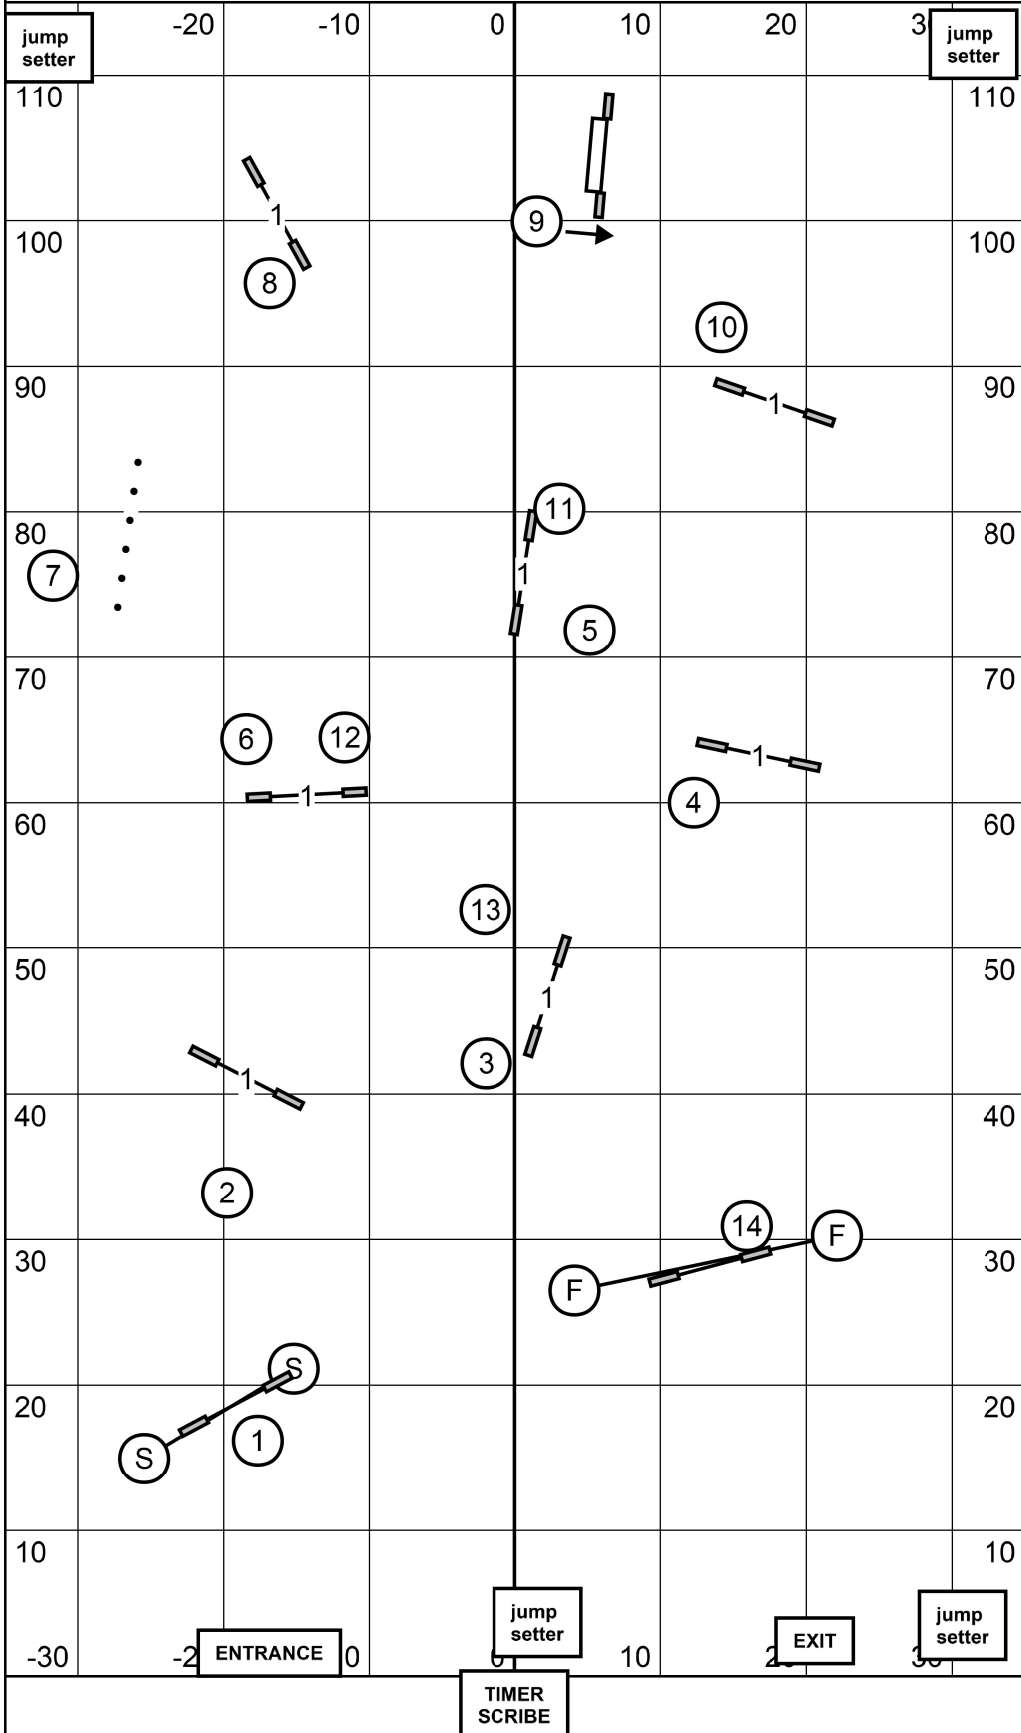

MASTER/EXCELLENT JUMPERS WITH WEAVES

Marshfield Area Kennel Club, Amherst Junction WI

Sunday March 20, 2022 Judge: Mark Upshaw

70 x 115 Indoors / Artificial Turf

OPEN JUMPERS WITH WEAVES

Marshfield Area Kennel Club, Amherst Junction WI

Sunday March 20, 2022 Judge: Mark Upshaw
70 x 115 Indoors / Artificial Turf

NOVICE JUMPERS WITH WEAVES

Marshfield Area Kennel Club, Amherst Junction WI

Sunday March 20, 2022 Judge: Mark Upshaw
70 x 115 Indoors / Artificial Turf

TIME TO BEAT

Marshfield Area Kennel Club, Amherst Junction WI

Sunday March 20, 2022 Judge: Mark Upshaw
70 x 115 Indoors / Artificial Turf