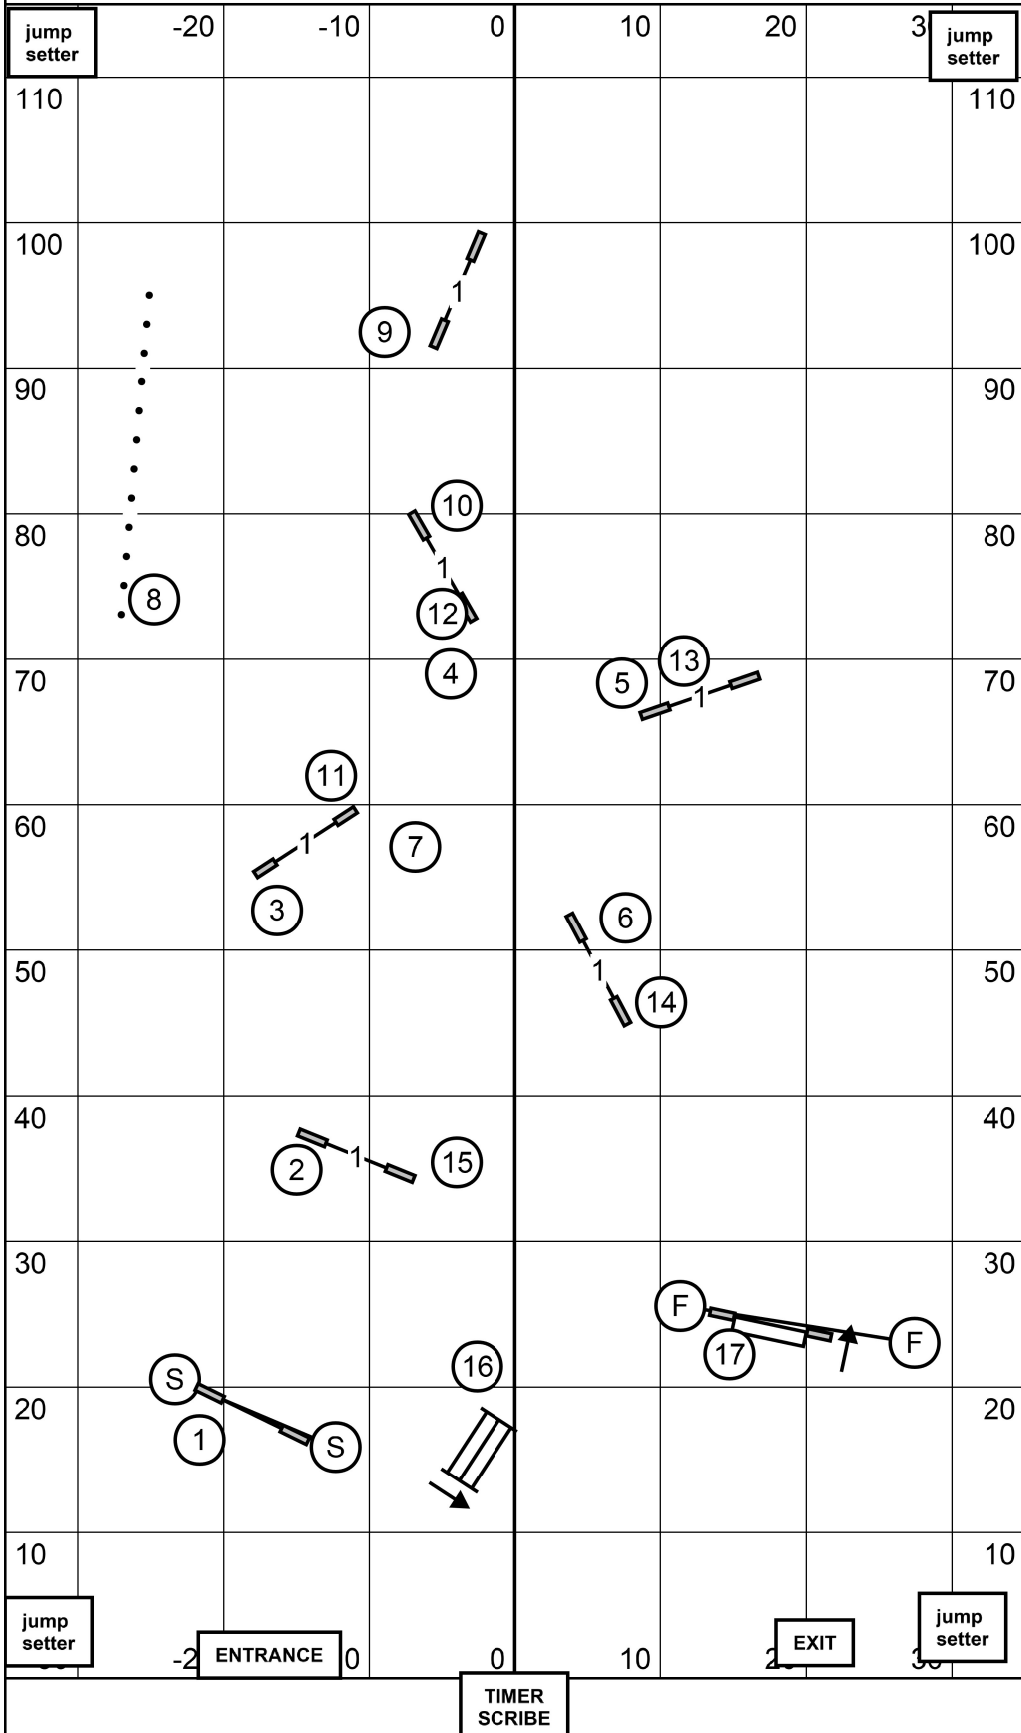

MASTER/EXCELLENT JUMPERS WITH WEAVES

Marshfield Area Kennel Club, Amherst Junction WI

Sunday March 20, 2022 Judge: Mark Upshaw

70 x 115 Indoors / Artificial Turf

OPEN JUMPERS WITH WEAVES

Marshfield Area Kennel Club, Amherst Junction WI

Sunday March 20, 2022 Judge: Mark Upshaw
70 x 115 Indoors / Artificial Turf

NOVICE JUMPERS WITH WEAVES

Marshfield Area Kennel Club, Amherst Junction WI

Sunday March 20, 2022 Judge: Mark Upshaw
70 x 115 Indoors / Artificial Turf

TIME TO BEAT

Marshfield Area Kennel Club, Amherst Junction WI

Sunday March 20, 2022 Judge: Mark Upshaw
70 x 115 Indoors / Artificial Turf