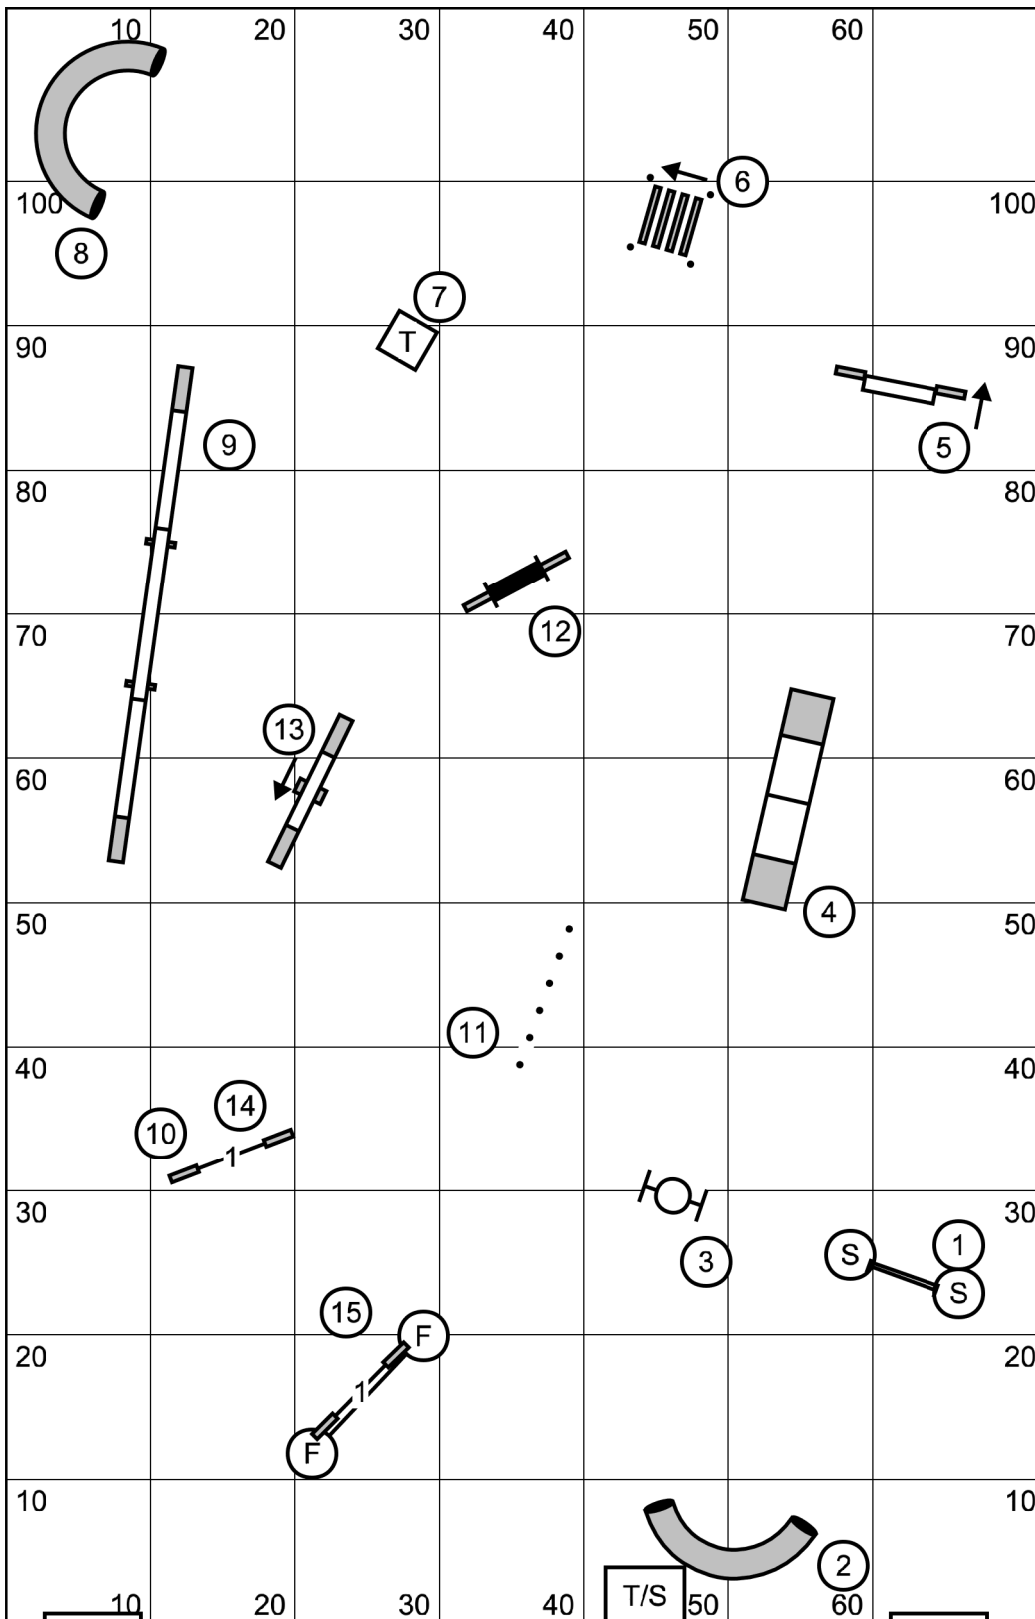

Gate

Gate

Marshfield Area Kennel Club

Excellent/Master Standard

Saturday, June 18, 2022

Erin Schaefer

72' x 112' indoors on mats

Next dog in
16 TIRE

Marshfield Area Kennel Club

Novice Standard

Saturday, June 18, 2022

Erin Schaefer

72' x 112' indoors on mats

Next dog in
11 WEAVES

Marshfield Area Kennel Club

FAST Combined

Saturday, June 18, 2022

Erin Schaefer

72' x 112'

indoors on mats

4" - 41 sec
 8 - 12P" - 38 sec
 12", 16", 20P" - 35 sec
 20", 24" - 32 sec

Send:
 — Ex: 7 - 1 - 5
 — Op: 8-7 or 5-8
 - - - Nov: 8-7 or 5-8