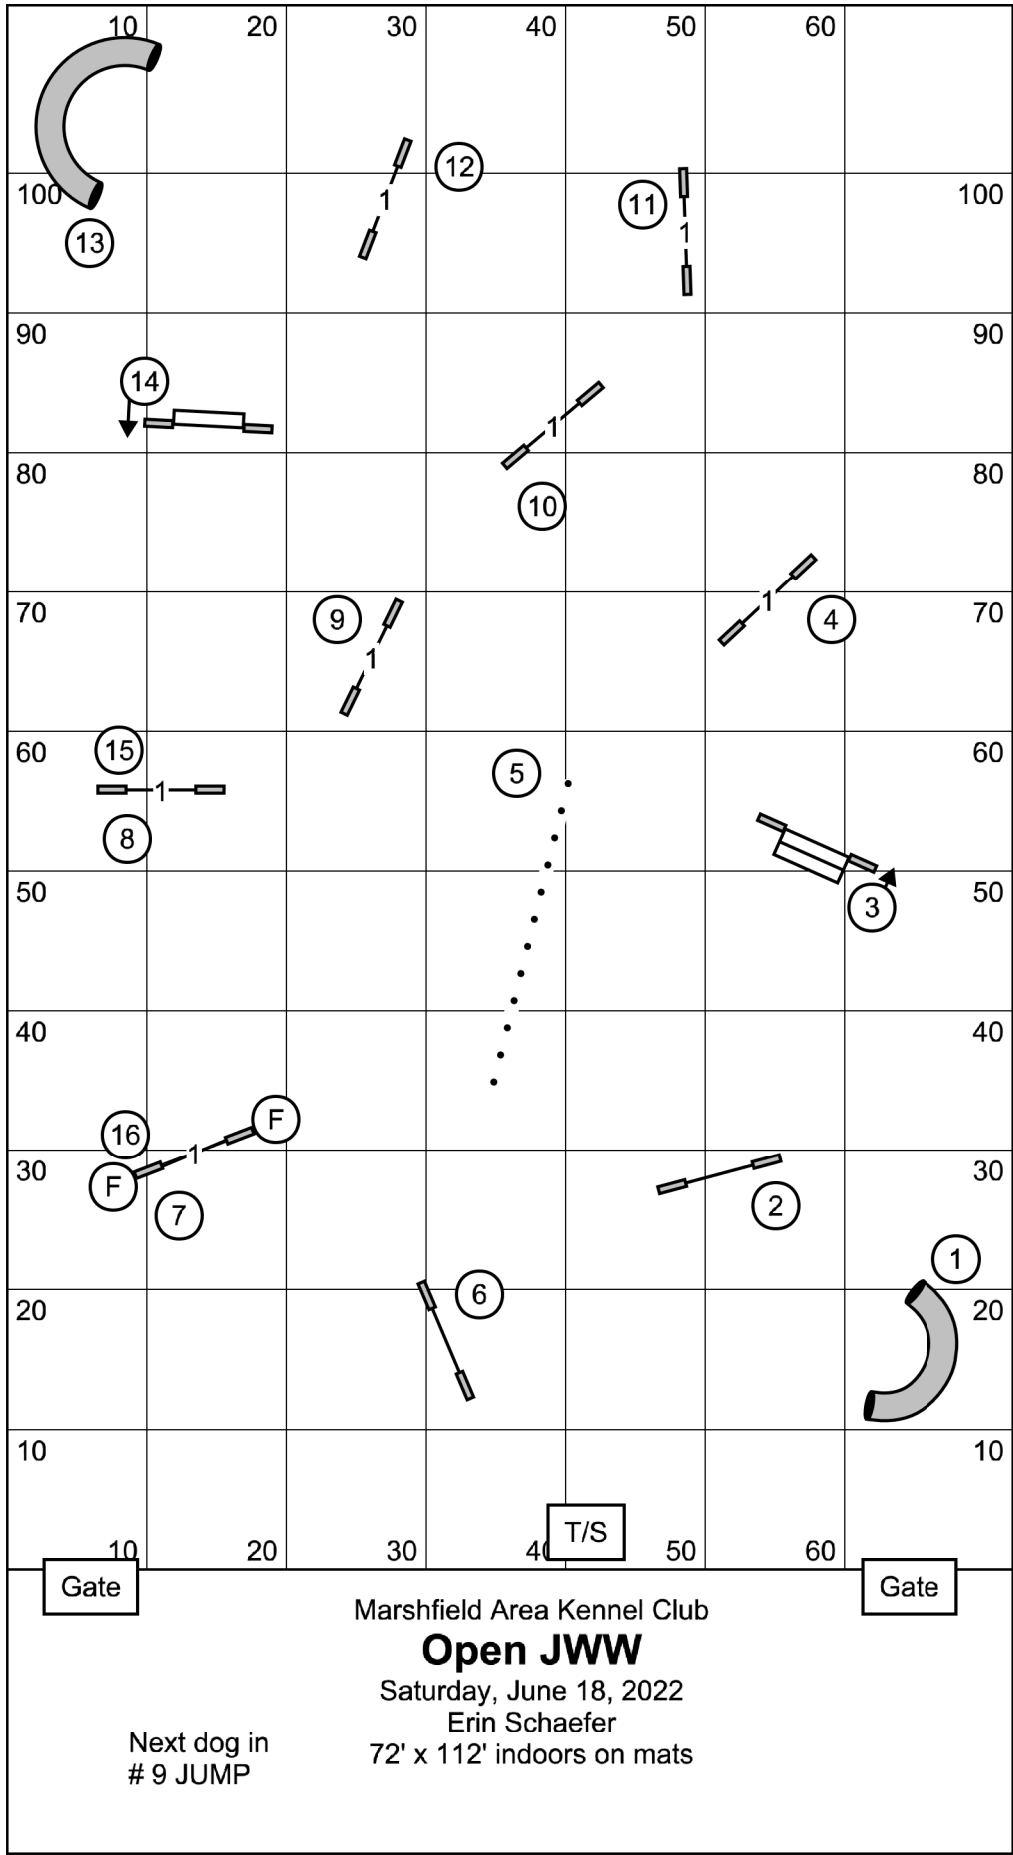

Gate

Gate

Marshfield Area Kennel Club

Excellent/Master Standard

Saturday, June 18, 2022

Erin Schaefer

72' x 112' indoors on mats

Next dog in
16 TIRE

Marshfield Area Kennel Club

Novice Standard

Saturday, June 18, 2022

Erin Schaefer

72' x 112' indoors on mats

Next dog in
11 WEAVES

Marshfield Area Kennel Club

FAST Combined

Saturday, June 18, 2022

Erin Schaefer

72' x 112'

indoors on mats

4" - 41 sec
 8 - 12P" - 38 sec
 12", 16", 20P" - 35 sec
 20", 24" - 32 sec

Send:
 — Ex: 7 - 1 - 5
 — Op: 8-7 or 5-8
 - - - Nov: 8-7 or 5-8