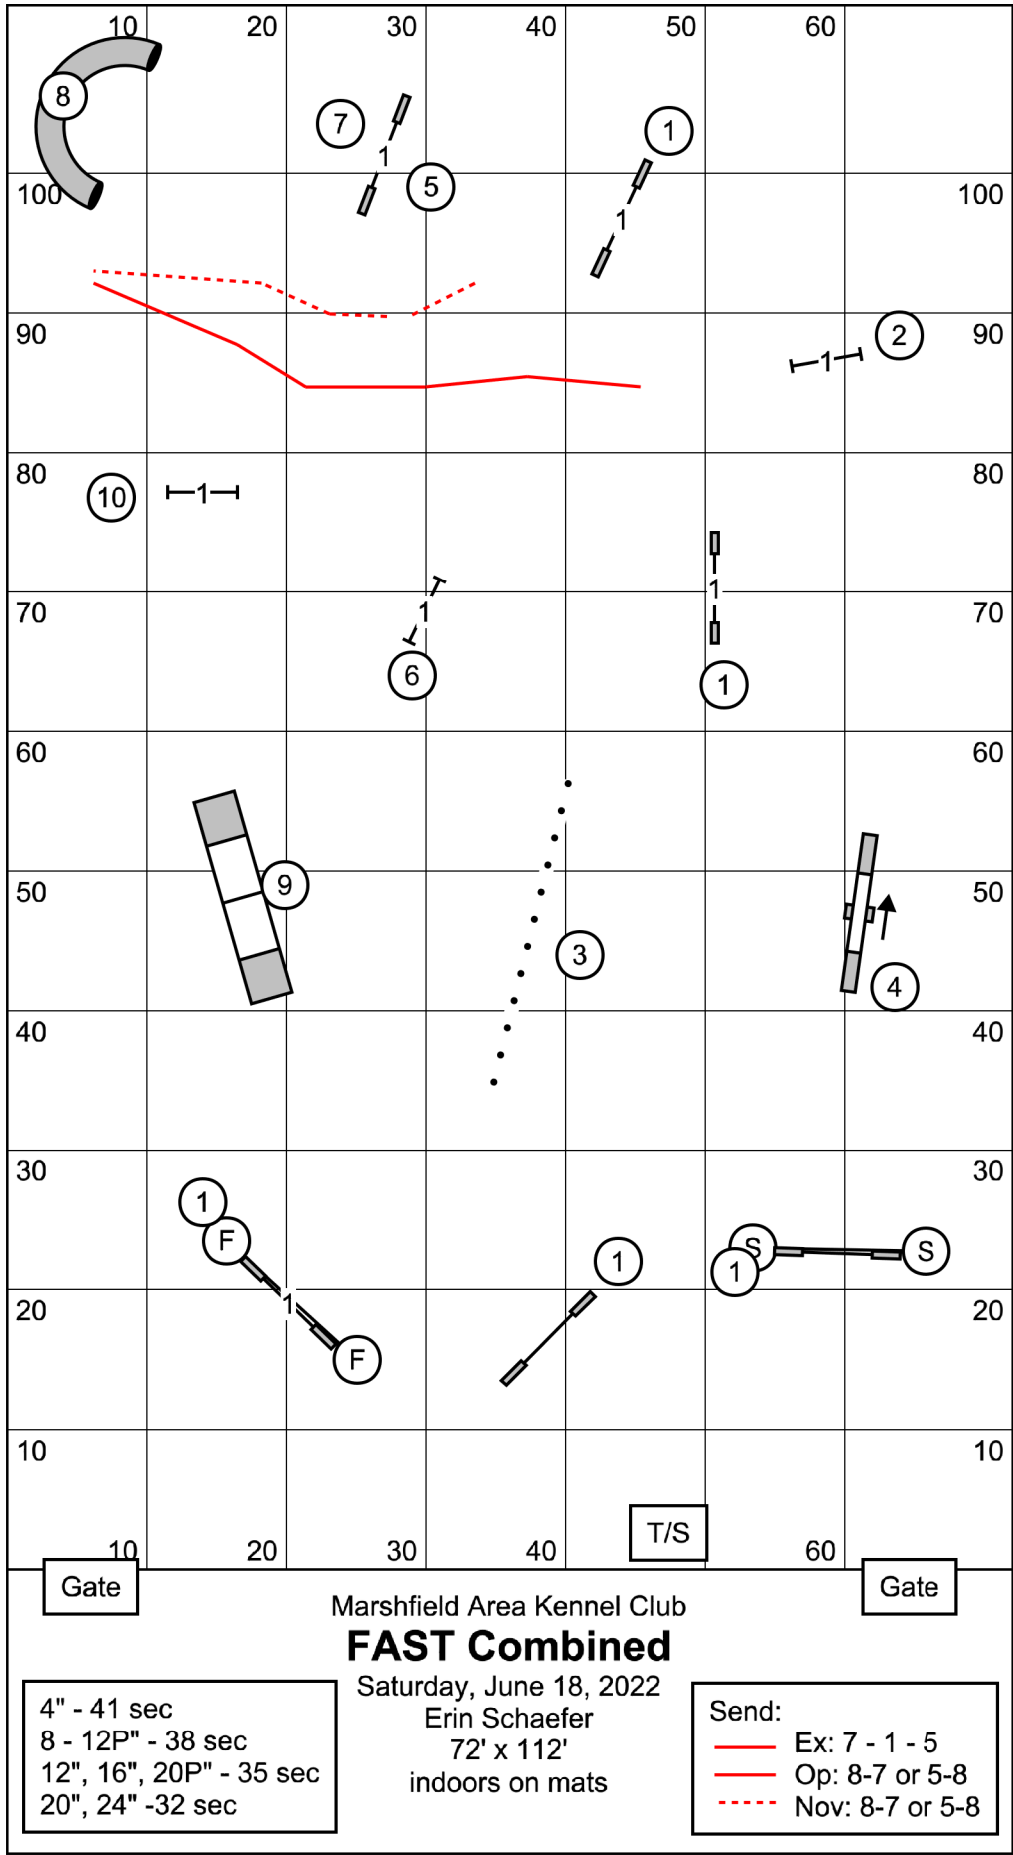

Gate

Gate

Marshfield Area Kennel Club

Excellent/Master Standard

Saturday, June 18, 2022

Erin Schaefer

72' x 112' indoors on mats

Next dog in
16 TIRE

Marshfield Area Kennel Club

Novice Standard

Saturday, June 18, 2022

Erin Schaefer

72' x 112' indoors on mats

Next dog in
11 WEAVES

Marshfield Area Kennel Club

FAST Combined

Saturday, June 18, 2022

Erin Schaefer

72' x 112'

indoors on mats

4" - 41 sec
 8 - 12P" - 38 sec
 12", 16", 20P" - 35 sec
 20", 24" - 32 sec

Send:
 — Ex: 7 - 1 - 5
 — Op: 8-7 or 5-8
 - - - Nov: 8-7 or 5-8