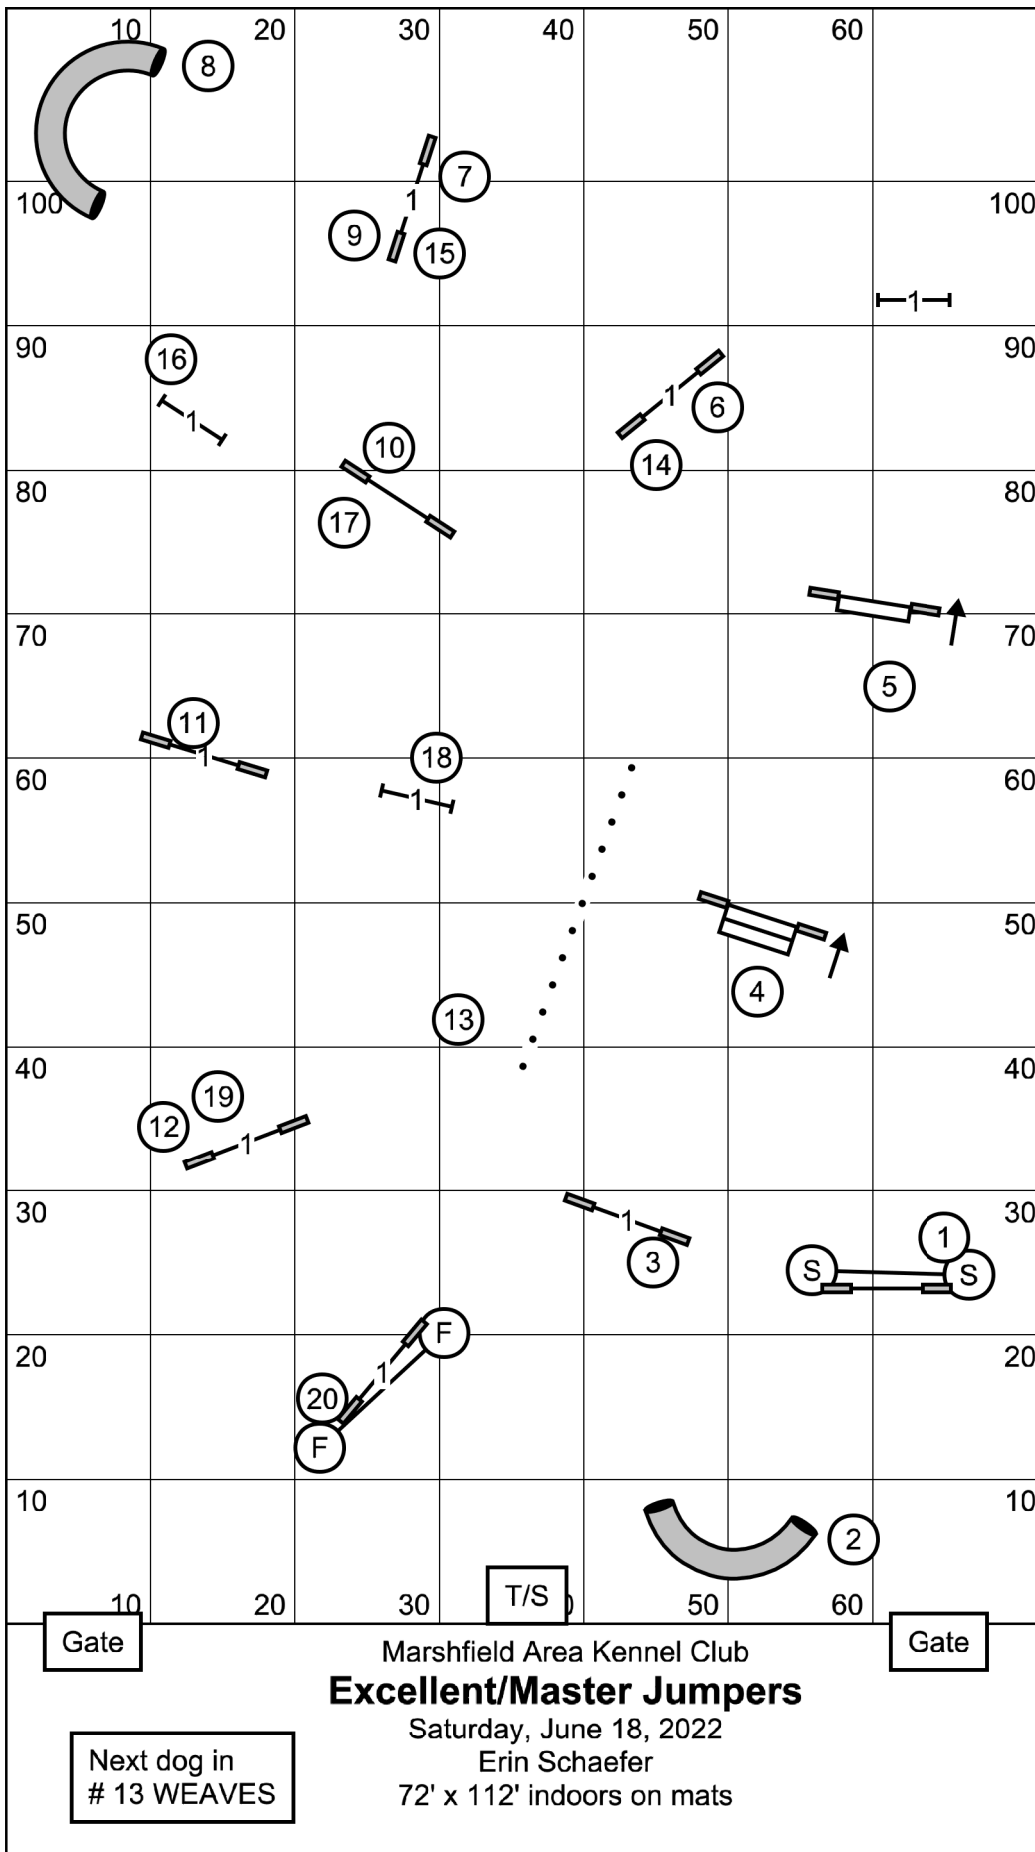

Gate

Gate

Marshfield Area Kennel Club

Excellent/Master Standard

Saturday, June 18, 2022

Erin Schaefer

72' x 112' indoors on mats

Next dog in
16 TIRE

Marshfield Area Kennel Club

Novice Standard

Saturday, June 18, 2022

Erin Schaefer

72' x 112' indoors on mats

Next dog in
11 WEAVES

Marshfield Area Kennel Club

FAST Combined

Saturday, June 18, 2022

Erin Schaefer

72' x 112'

indoors on mats

4" - 41 sec
 8 - 12P" - 38 sec
 12", 16", 20P" - 35 sec
 20", 24" - 32 sec

Send:
 — Ex: 7 - 1 - 5
 — Op: 8-7 or 5-8
 - - - Nov: 8-7 or 5-8