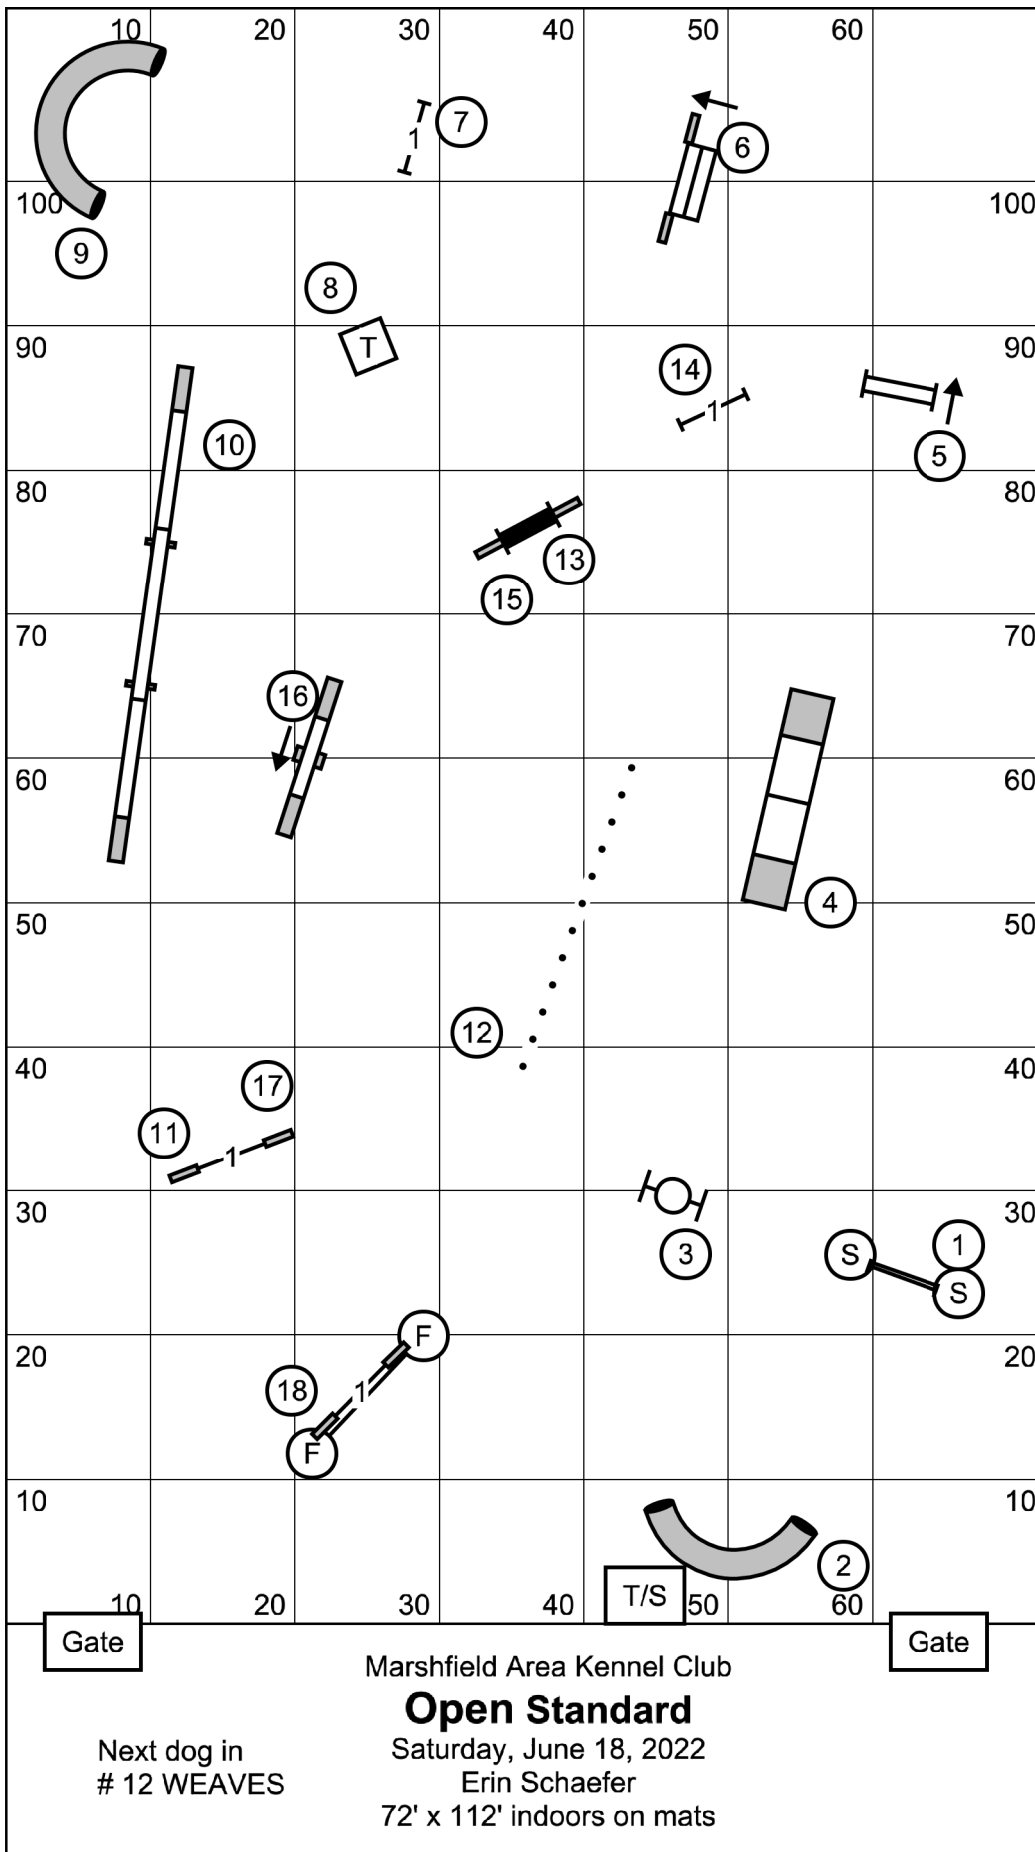

Gate

Gate

Marshfield Area Kennel Club

Excellent/Master Standard

Saturday, June 18, 2022

Erin Schaefer

72' x 112' indoors on mats

Next dog in
16 TIRE

Marshfield Area Kennel Club

Novice Standard

Saturday, June 18, 2022

Erin Schaefer

72' x 112' indoors on mats

Next dog in
11 WEAVES

Marshfield Area Kennel Club

FAST Combined

Saturday, June 18, 2022

Erin Schaefer

72' x 112'

indoors on mats

4" - 41 sec
 8 - 12P" - 38 sec
 12", 16", 20P" - 35 sec
 20", 24" - 32 sec

Send:
 — Ex: 7 - 1 - 5
 — Op: 8-7 or 5-8
 - - - Nov: 8-7 or 5-8