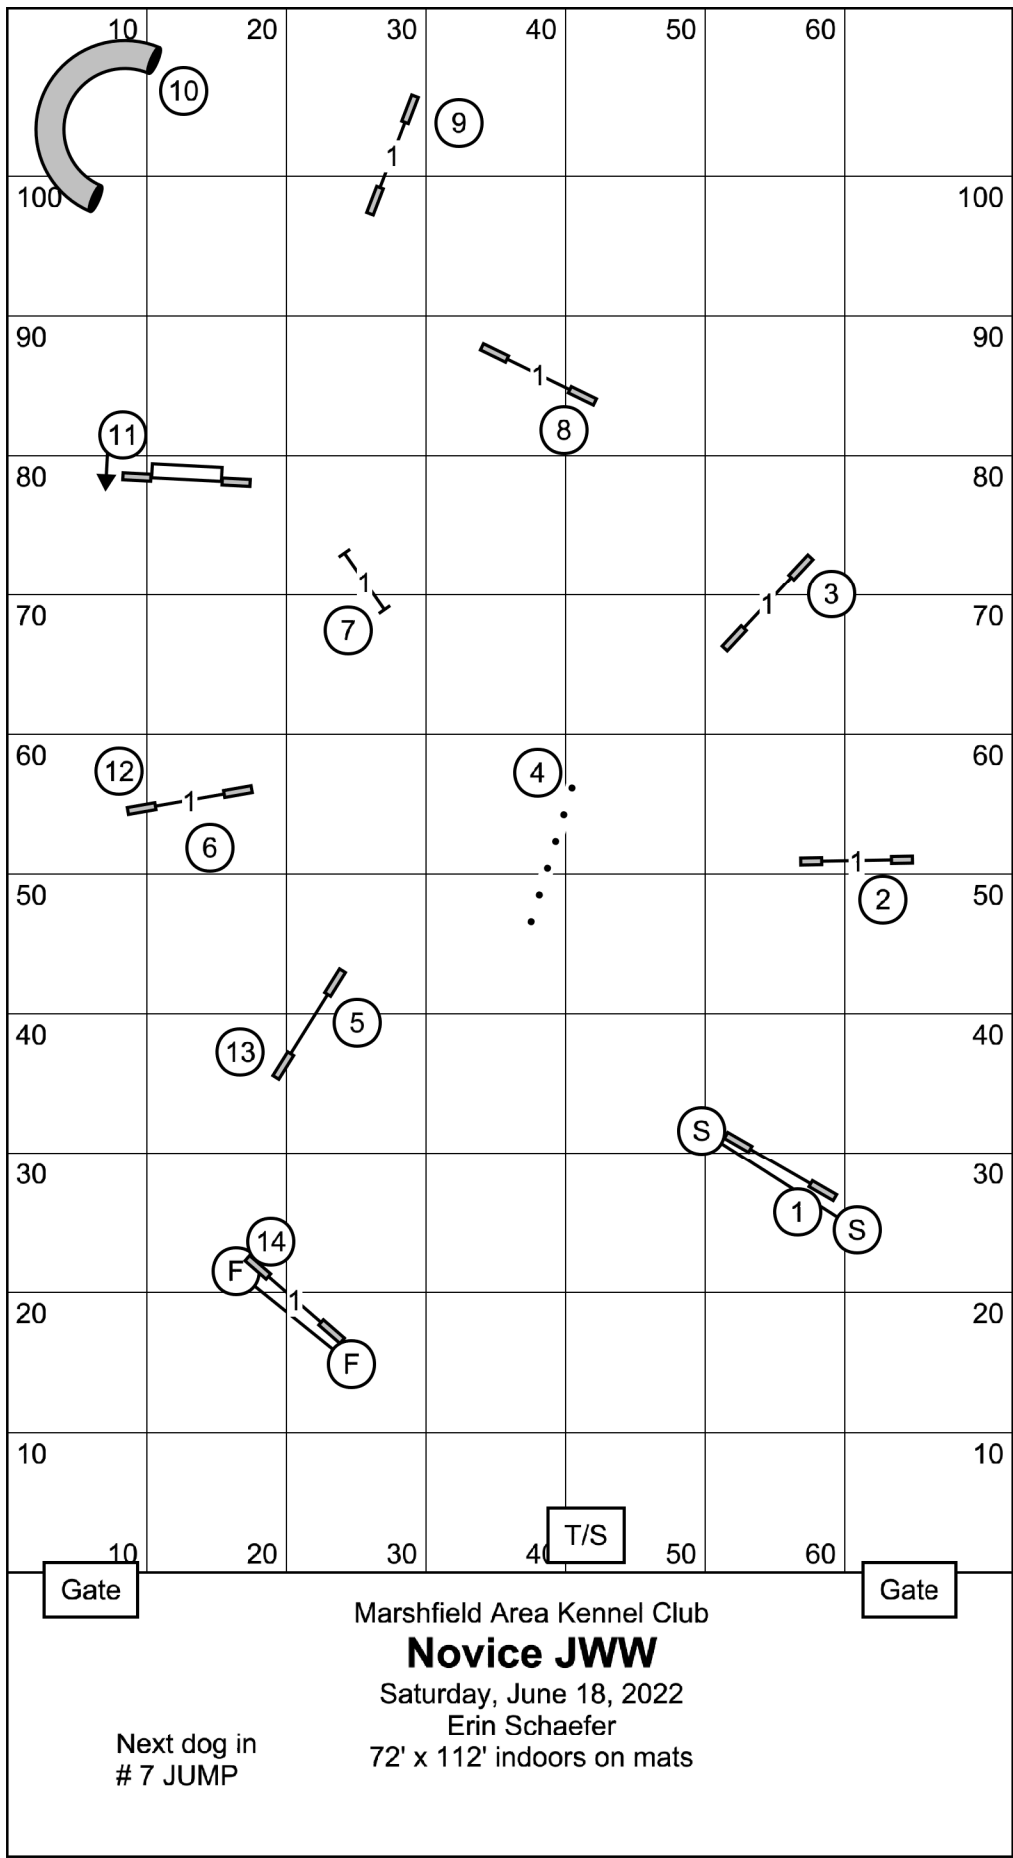

Gate

Gate

Marshfield Area Kennel Club

Excellent/Master Standard

Saturday, June 18, 2022

Erin Schaefer

72' x 112' indoors on mats

Next dog in
16 TIRE

Marshfield Area Kennel Club

Novice Standard

Saturday, June 18, 2022

Erin Schaefer

72' x 112' indoors on mats

Next dog in
11 WEAVES

Marshfield Area Kennel Club

FAST Combined

Saturday, June 18, 2022

Erin Schaefer

72' x 112'

indoors on mats

4" - 41 sec
 8 - 12P" - 38 sec
 12", 16", 20P" - 35 sec
 20", 24" - 32 sec

Send:
 — Ex: 7 - 1 - 5
 — Op: 8-7 or 5-8
 - - - Nov: 8-7 or 5-8