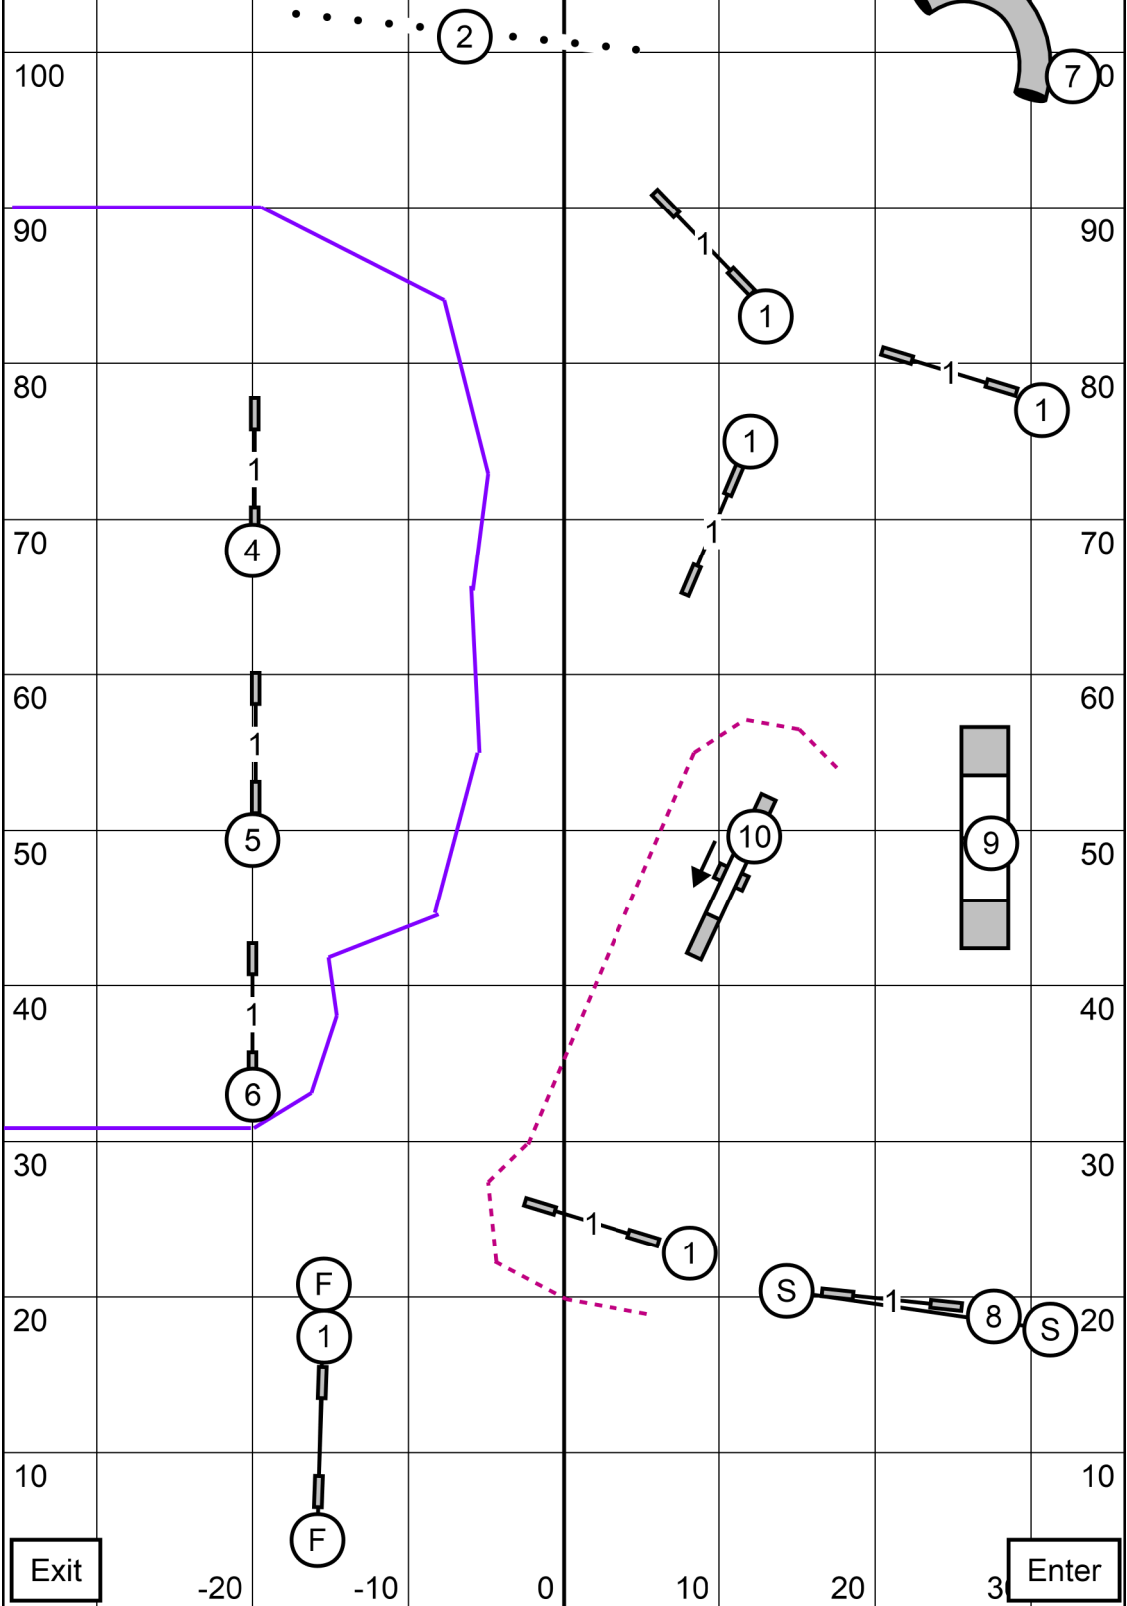

Timber Ridge Obedience Club of Central WI
 Amherst Junction, WI
 Ronda Bermke
Friday April 29, 2022
Excellent/Master STD

Timber Ridge Obedience Club of Central WI
 Amherst Junction, WI
 Ronda Bernke
Friday April 29, 2022
Excellent/Master JWW

E/M Send 4-5-6 OR 6-5-4 (in flow as a serp)
 Open Send 6-5 OR 5-6 (in flow as a 180)
 Novice Send 10-1 (done from side of the dotted line)

Exit -20 -10 0 10 20 3 Enter

Timber Ridge Obedience Club of Central WI
 Amherst Junction, WI
 Ronda Bernke
 Friday April 29, 2022
 All FAST

Exit	-20	-10	0	10	20	30	Enter
<p> Timber Ridge Obedience Club of Central WI Amherst Junction, WI Ronda Bermke Friday April 29, 2022 T2B </p>							