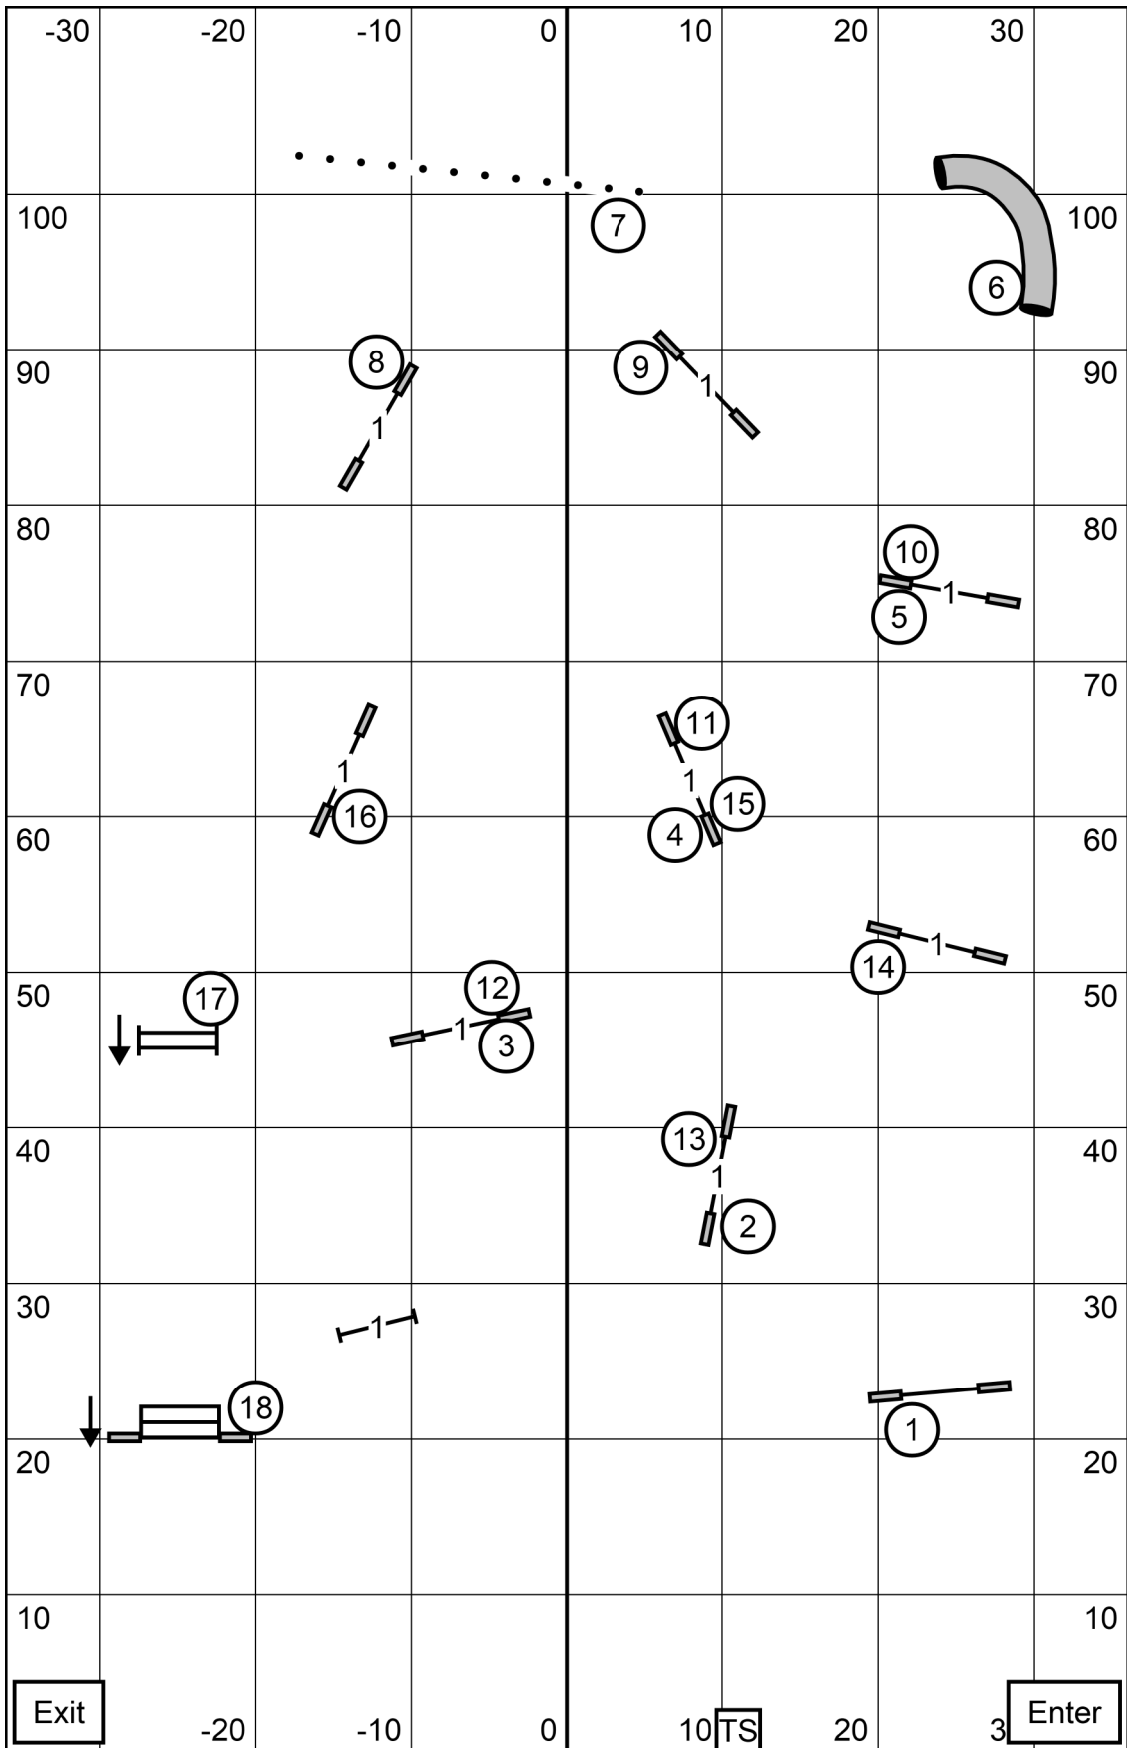

Timber Ridge Obedience Club of Central WI
 Amherst Junction, WI
 Ronda Bermke
Friday April 29, 2022
Excellent/Master STD

Timber Ridge Obedience Club of Central WI
 Amherst Junction, WI
 Ronda Bernke
Friday April 29, 2022
Excellent/Master JWW

E/M Send 4-5-6 OR 6-5-4 (in flow as a serp)
 Open Send 6-5 OR 5-6 (in flow as a 180)
 Novice Send 10-1 (done from side of the dotted line)

Exit -20 -10 0 10 20 3 Enter

Timber Ridge Obedience Club of Central WI
 Amherst Junction, WI
 Ronda Bernke
 Friday April 29, 2022
 All FAST

Exit	-20	-10	0	10	20	30	Enter
<p> Timber Ridge Obedience Club of Central WI Amherst Junction, WI Ronda Bermke Friday April 29, 2022 T2B </p>							