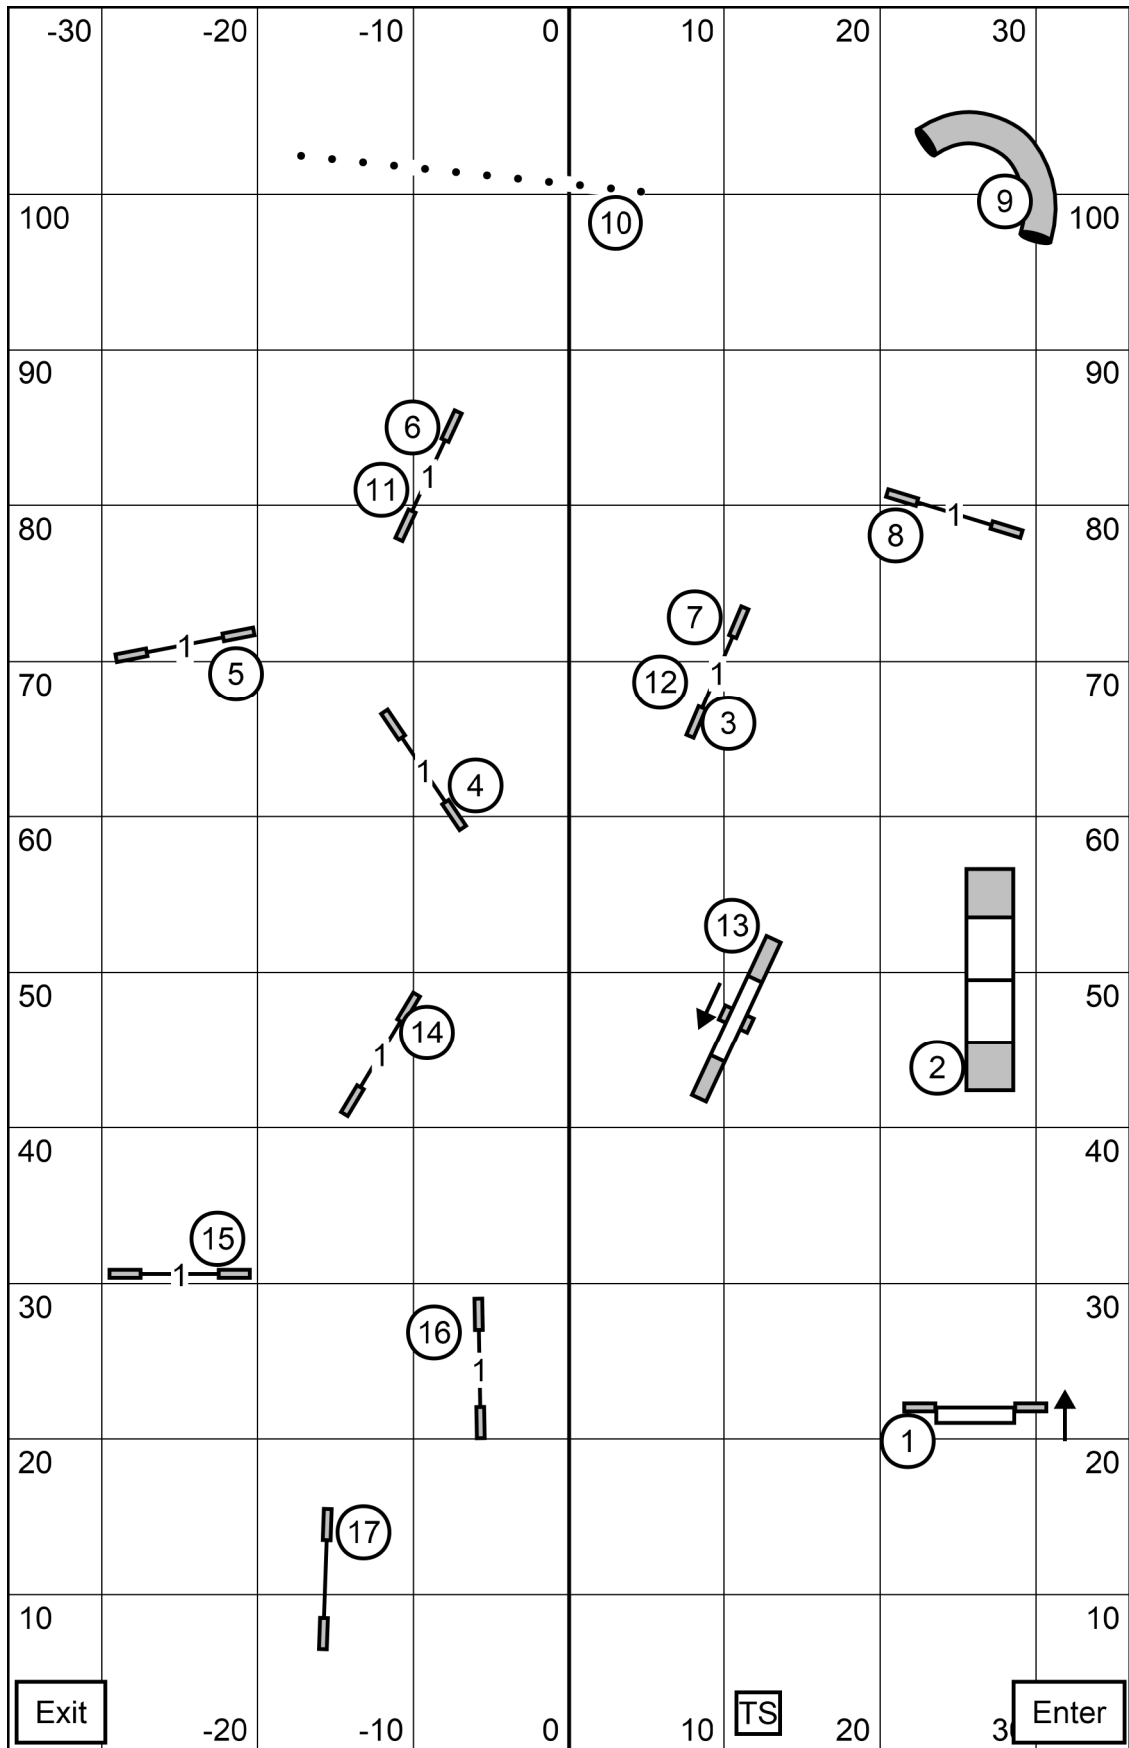

Timber Ridge Obedience Club of Central WI
 Amherst Junction, WI
 Ronda Bermke
Friday April 29, 2022
Excellent/Master STD

Timber Ridge Obedience Club of Central WI
 Amherst Junction, WI
 Ronda Bernke
Friday April 29, 2022
Excellent/Master JWW

E/M Send 4-5-6 OR 6-5-4 (in flow as a serp)
 Open Send 6-5 OR 5-6 (in flow as a 180)
 Novice Send 10-1 (done from side of the dotted line)

Exit -20 -10 0 10 20 3 Enter

Timber Ridge Obedience Club of Central WI
 Amherst Junction, WI
 Ronda Bernke
 Friday April 29, 2022
 All FAST

Exit	-20	-10	0	10	20	30	Enter
<p> Timber Ridge Obedience Club of Central WI Amherst Junction, WI Ronda Bermke Friday April 29, 2022 T2B </p>							