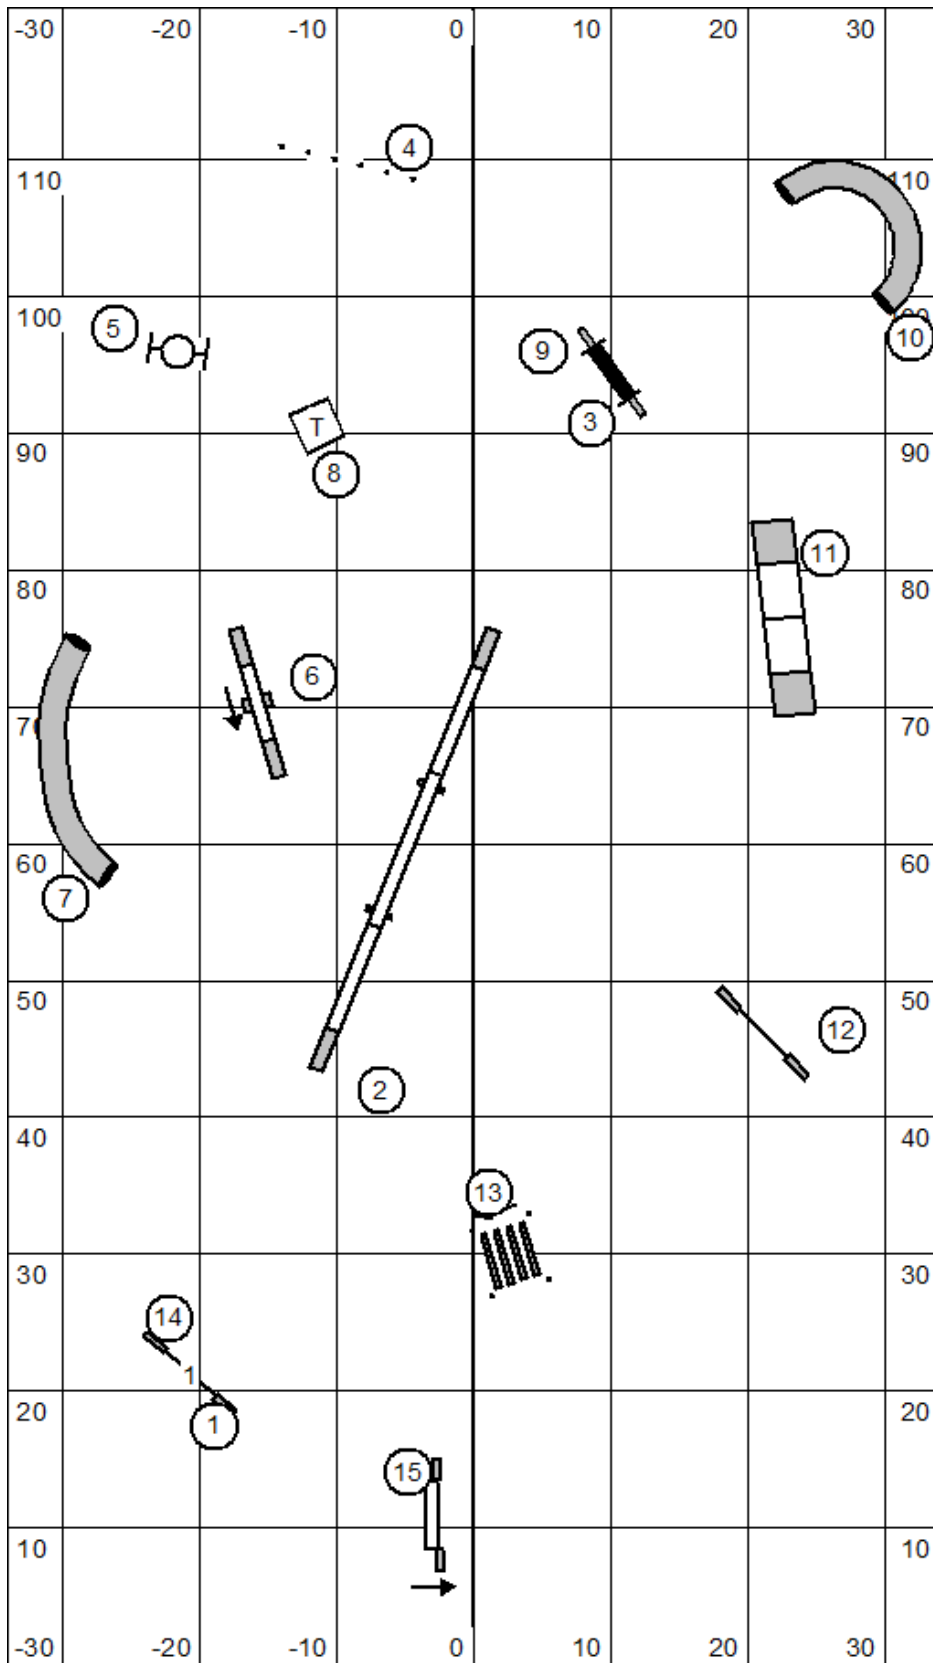

Northern Flyway GRC 8-28-22 M/X Standard Terry Elger

Northern Flyway GRC 7-30-22 **Open Standard** Terry Elger

Northern Flyway GRC 7-30-22 **Novice Standard** Terry Elger

Northern Flyway GRC 8-28-22 M/X JWW Terry Elger

Northern Flyway GRC 8-28-22 **Open JWW** Terry Elger

Northern Flyway GRC 8-28-22 **Novice JWW** Terry Elger

Northern Flyway GRC 8-28-22 Premier JWW Terry Elger