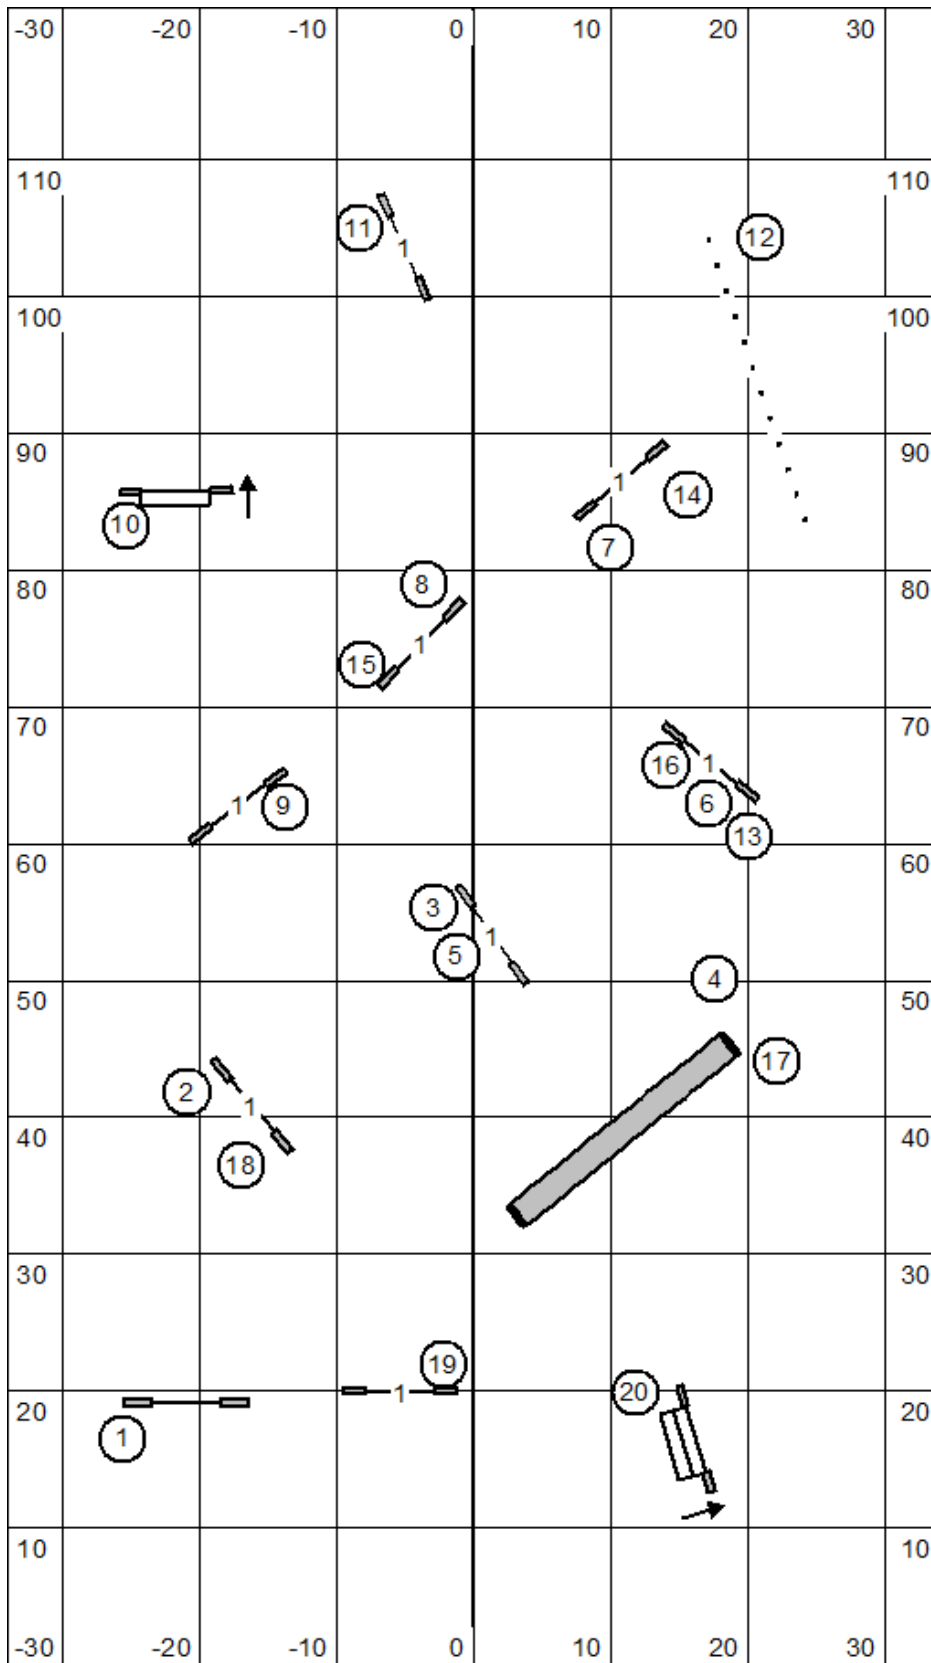

Northern Flyway GRC 8-28-22 M/X Standard Terry Elger

Northern Flyway GRC 7-30-22 **Open Standard** Terry Elger

Northern Flyway GRC 7-30-22 **Novice Standard** Terry Elger

Northern Flyway GRC 8-28-22 M/X JWW Terry Elger

Northern Flyway GRC 8-28-22 **Open JWW** Terry Elger

Northern Flyway GRC 8-28-22 **Novice JWW** Terry Elger

Northern Flyway GRC 8-28-22 Premier JWW Terry Elger