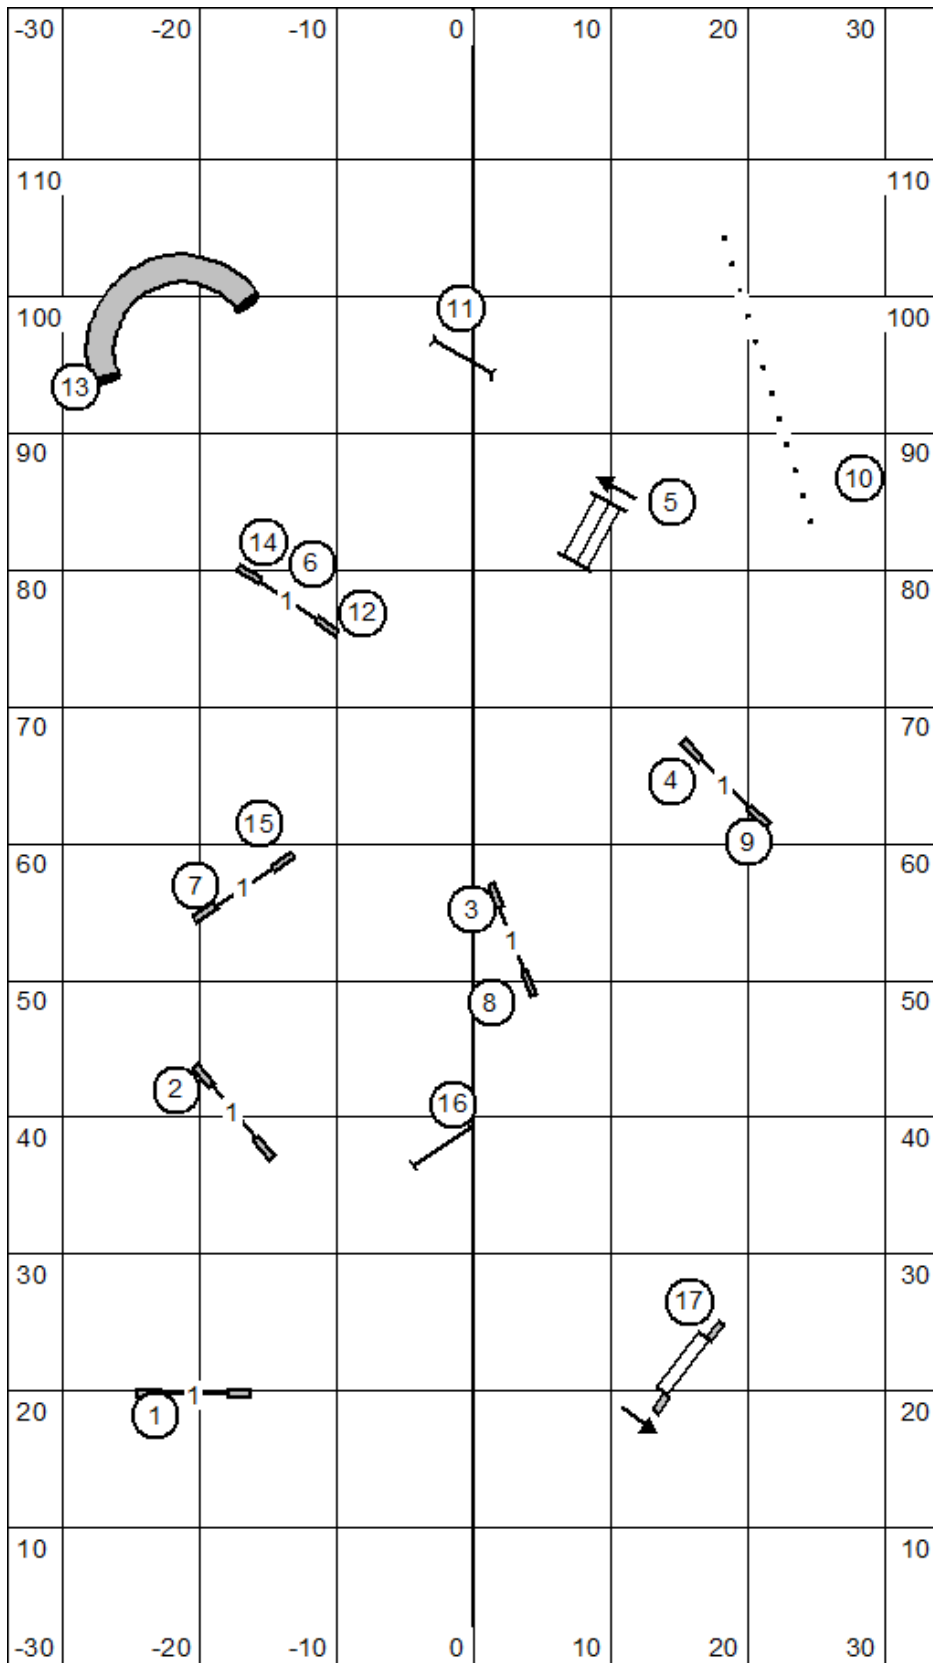

Northern Flyway GRC 8-28-22 M/X Standard Terry Elger

Northern Flyway GRC 7-30-22 **Open Standard** Terry Elger

Northern Flyway GRC 7-30-22 **Novice Standard** Terry Elger

Northern Flyway GRC 8-28-22 M/X JWW Terry Elger

Northern Flyway GRC 8-28-22 **Open JWW** Terry Elger

Northern Flyway GRC 8-28-22 **Novice JWW** Terry Elger

Northern Flyway GRC 8-28-22 Premier JWW Terry Elger