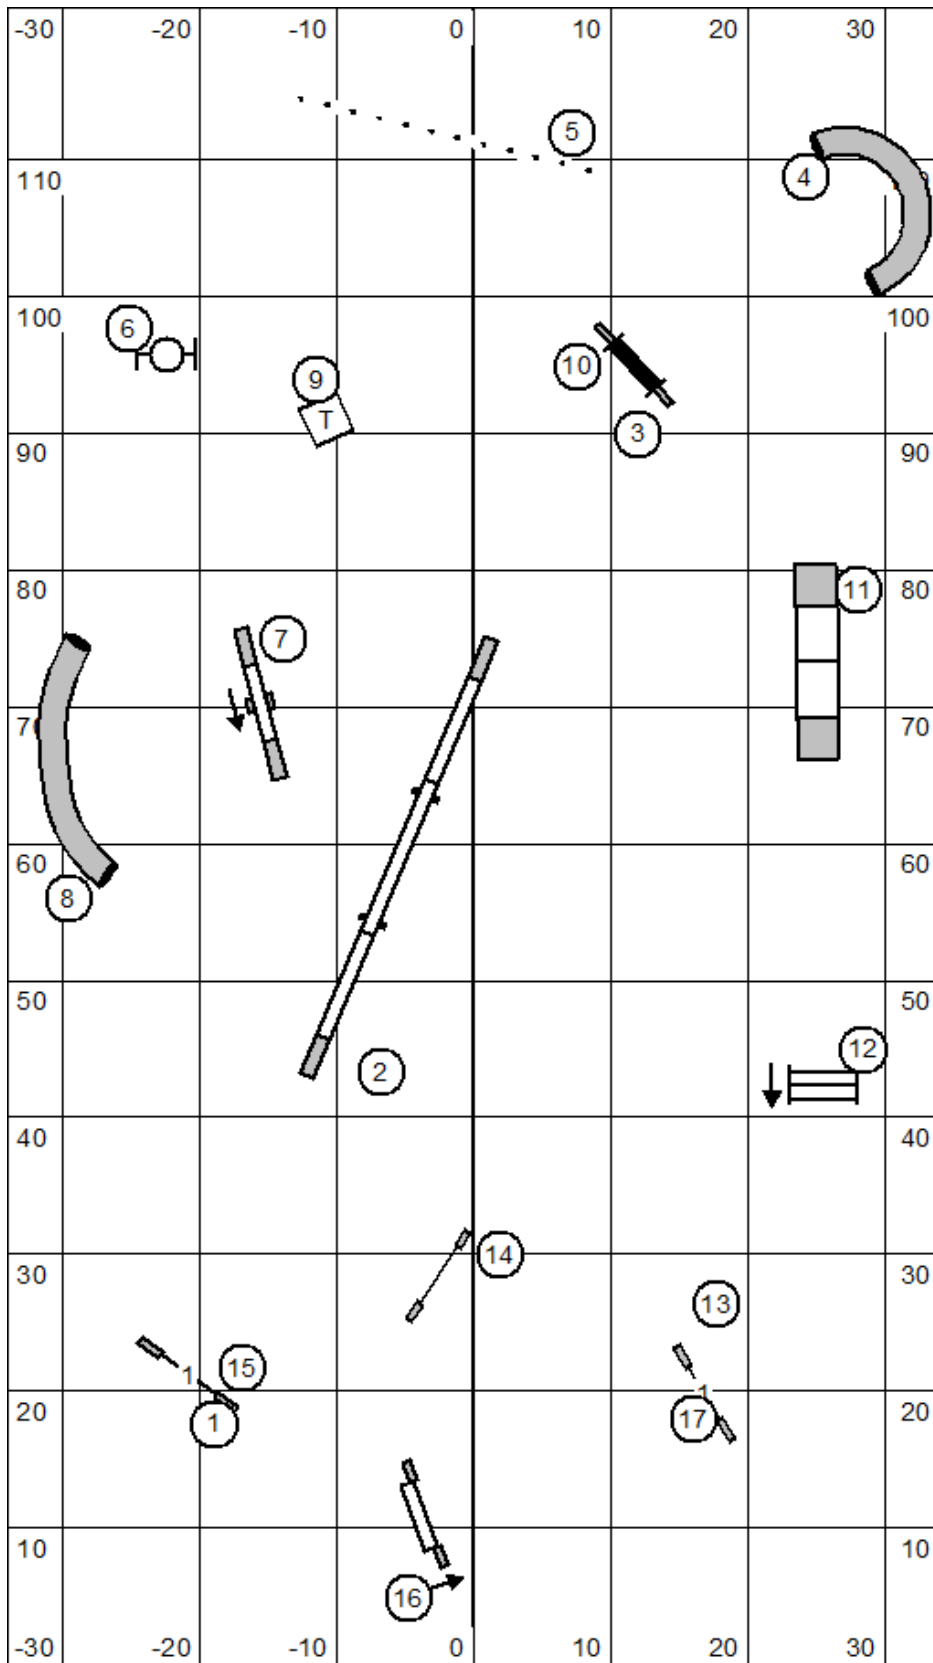

Northern Flyway GRC 8-28-22 M/X Standard Terry Elger

Northern Flyway GRC 7-30-22 **Open Standard** Terry Elger

Northern Flyway GRC 7-30-22 **Novice Standard** Terry Elger

Northern Flyway GRC 8-28-22 M/X JWW Terry Elger

Northern Flyway GRC 8-28-22 **Open JWW** Terry Elger

Northern Flyway GRC 8-28-22 **Novice JWW** Terry Elger

Northern Flyway GRC 8-28-22 Premier JWW Terry Elger