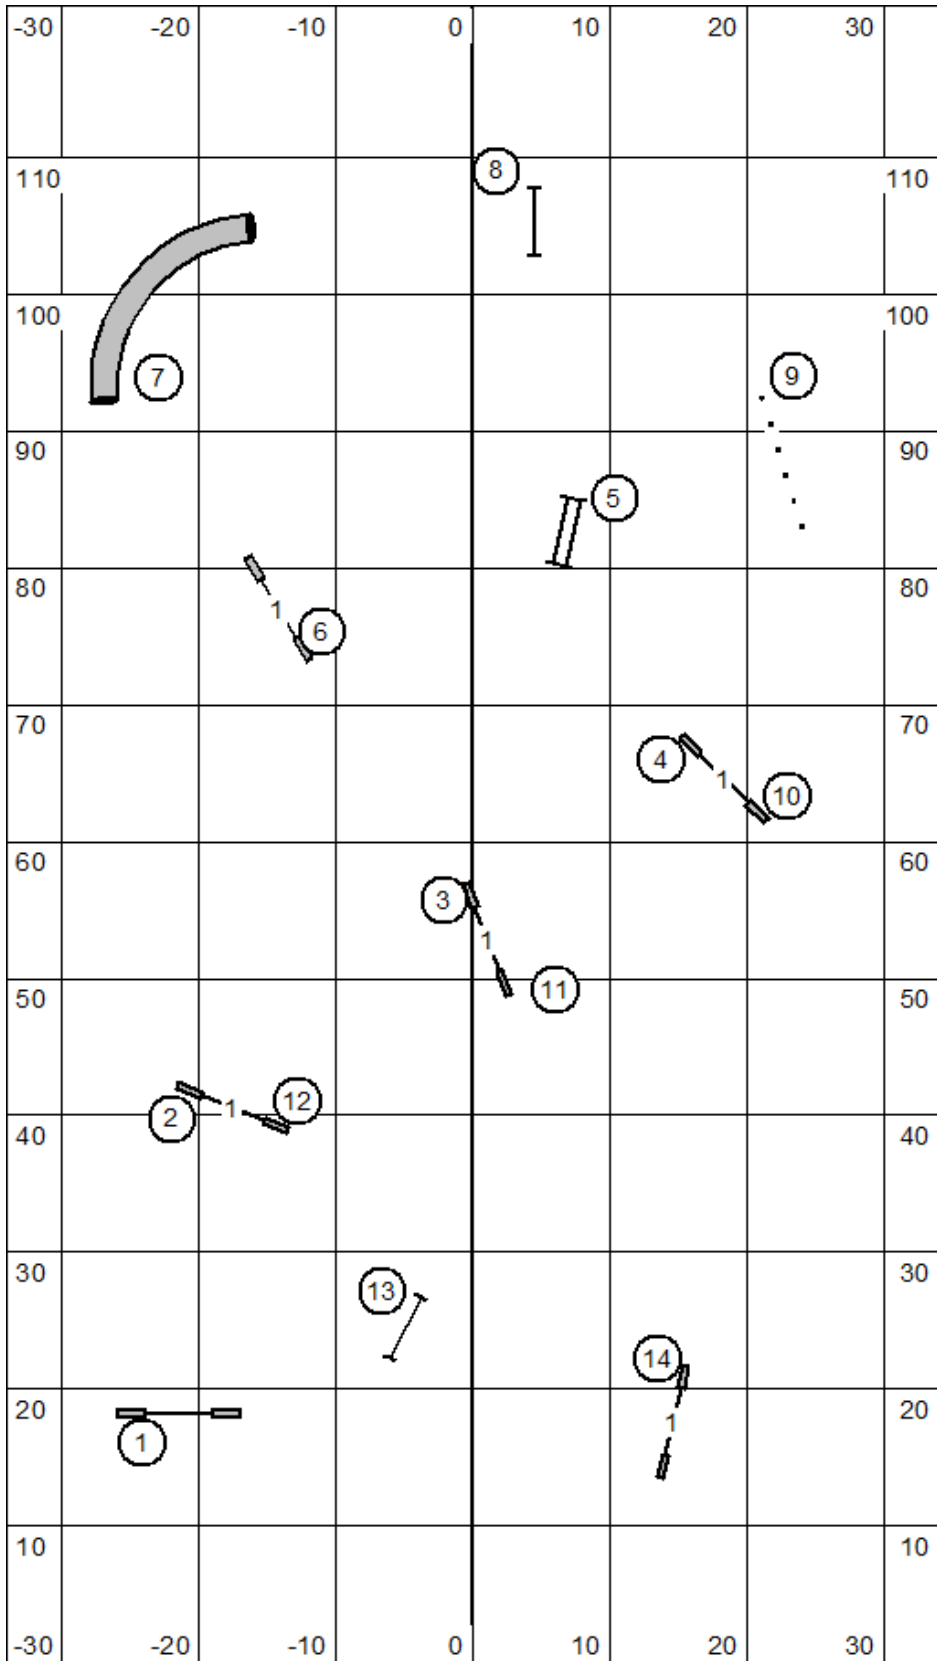

Northern Flyway GRC 8-28-22 M/X Standard Terry Elger

Northern Flyway GRC 7-30-22 **Open Standard** Terry Elger

Northern Flyway GRC 7-30-22 **Novice Standard** Terry Elger

Northern Flyway GRC 8-28-22 M/X JWW Terry Elger

Northern Flyway GRC 8-28-22 **Open JWW** Terry Elger

Northern Flyway GRC 8-28-22 **Novice JWW** Terry Elger

Northern Flyway GRC 8-28-22 Premier JWW Terry Elger