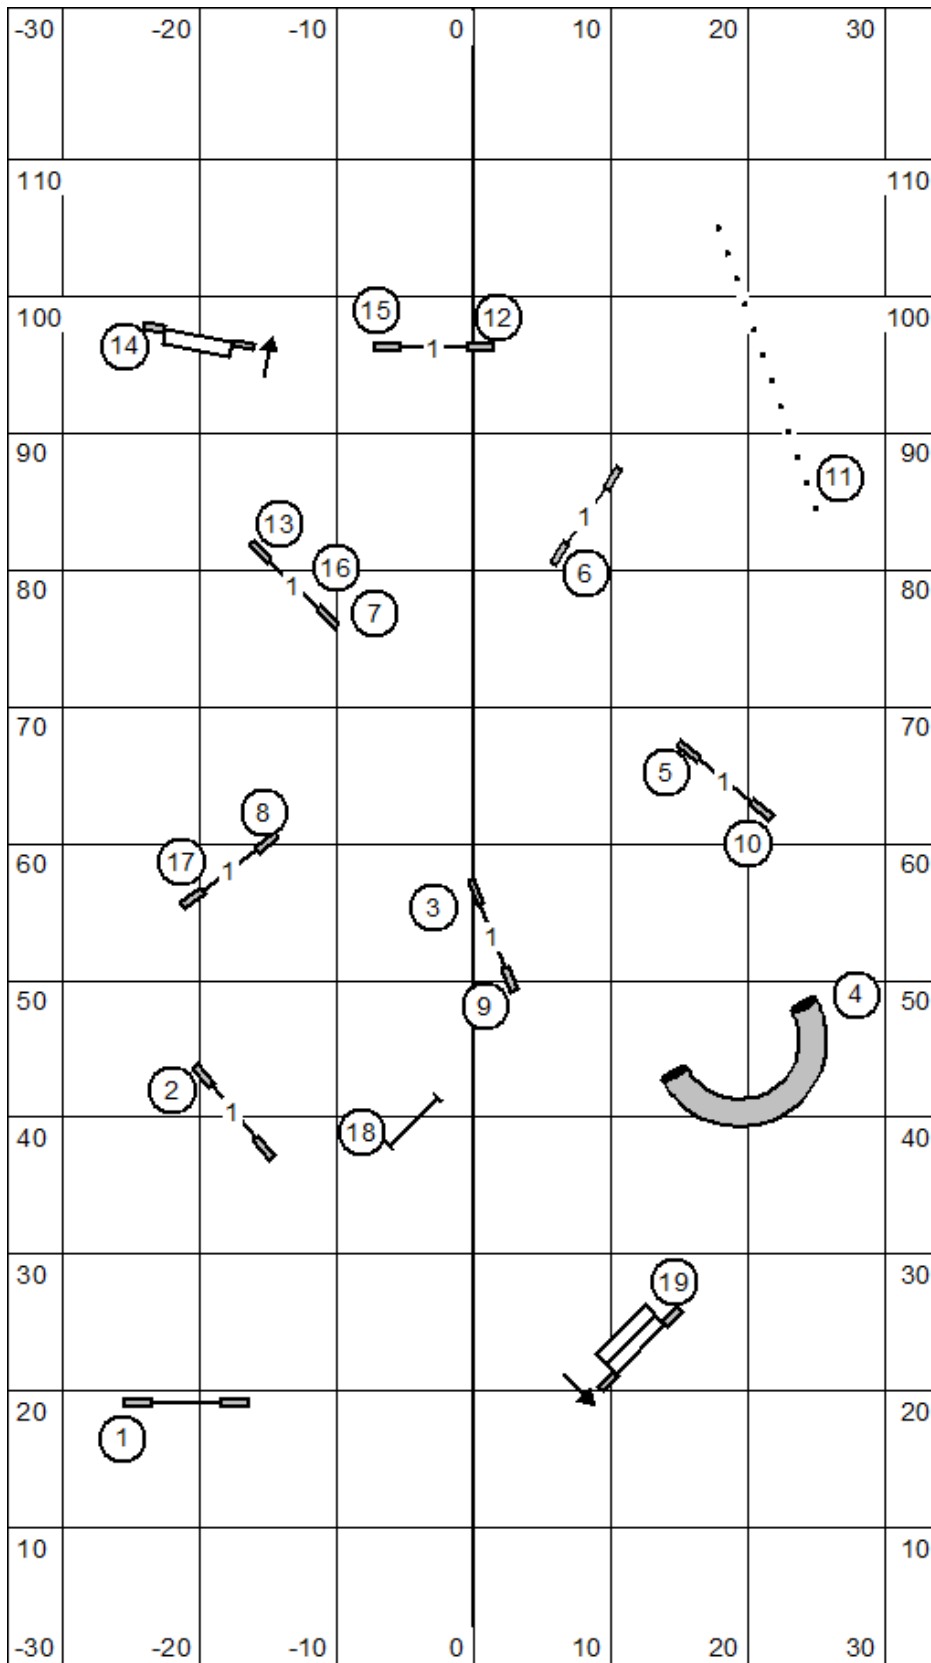

Northern Flyway GRC 8-28-22 M/X Standard Terry Elger

Northern Flyway GRC 7-30-22 **Open Standard** Terry Elger

Northern Flyway GRC 7-30-22 **Novice Standard** Terry Elger

Northern Flyway GRC 8-28-22 M/X JWW Terry Elger

Northern Flyway GRC 8-28-22 **Open JWW** Terry Elger

Northern Flyway GRC 8-28-22 **Novice JWW** Terry Elger

Northern Flyway GRC 8-28-22 Premier JWW Terry Elger