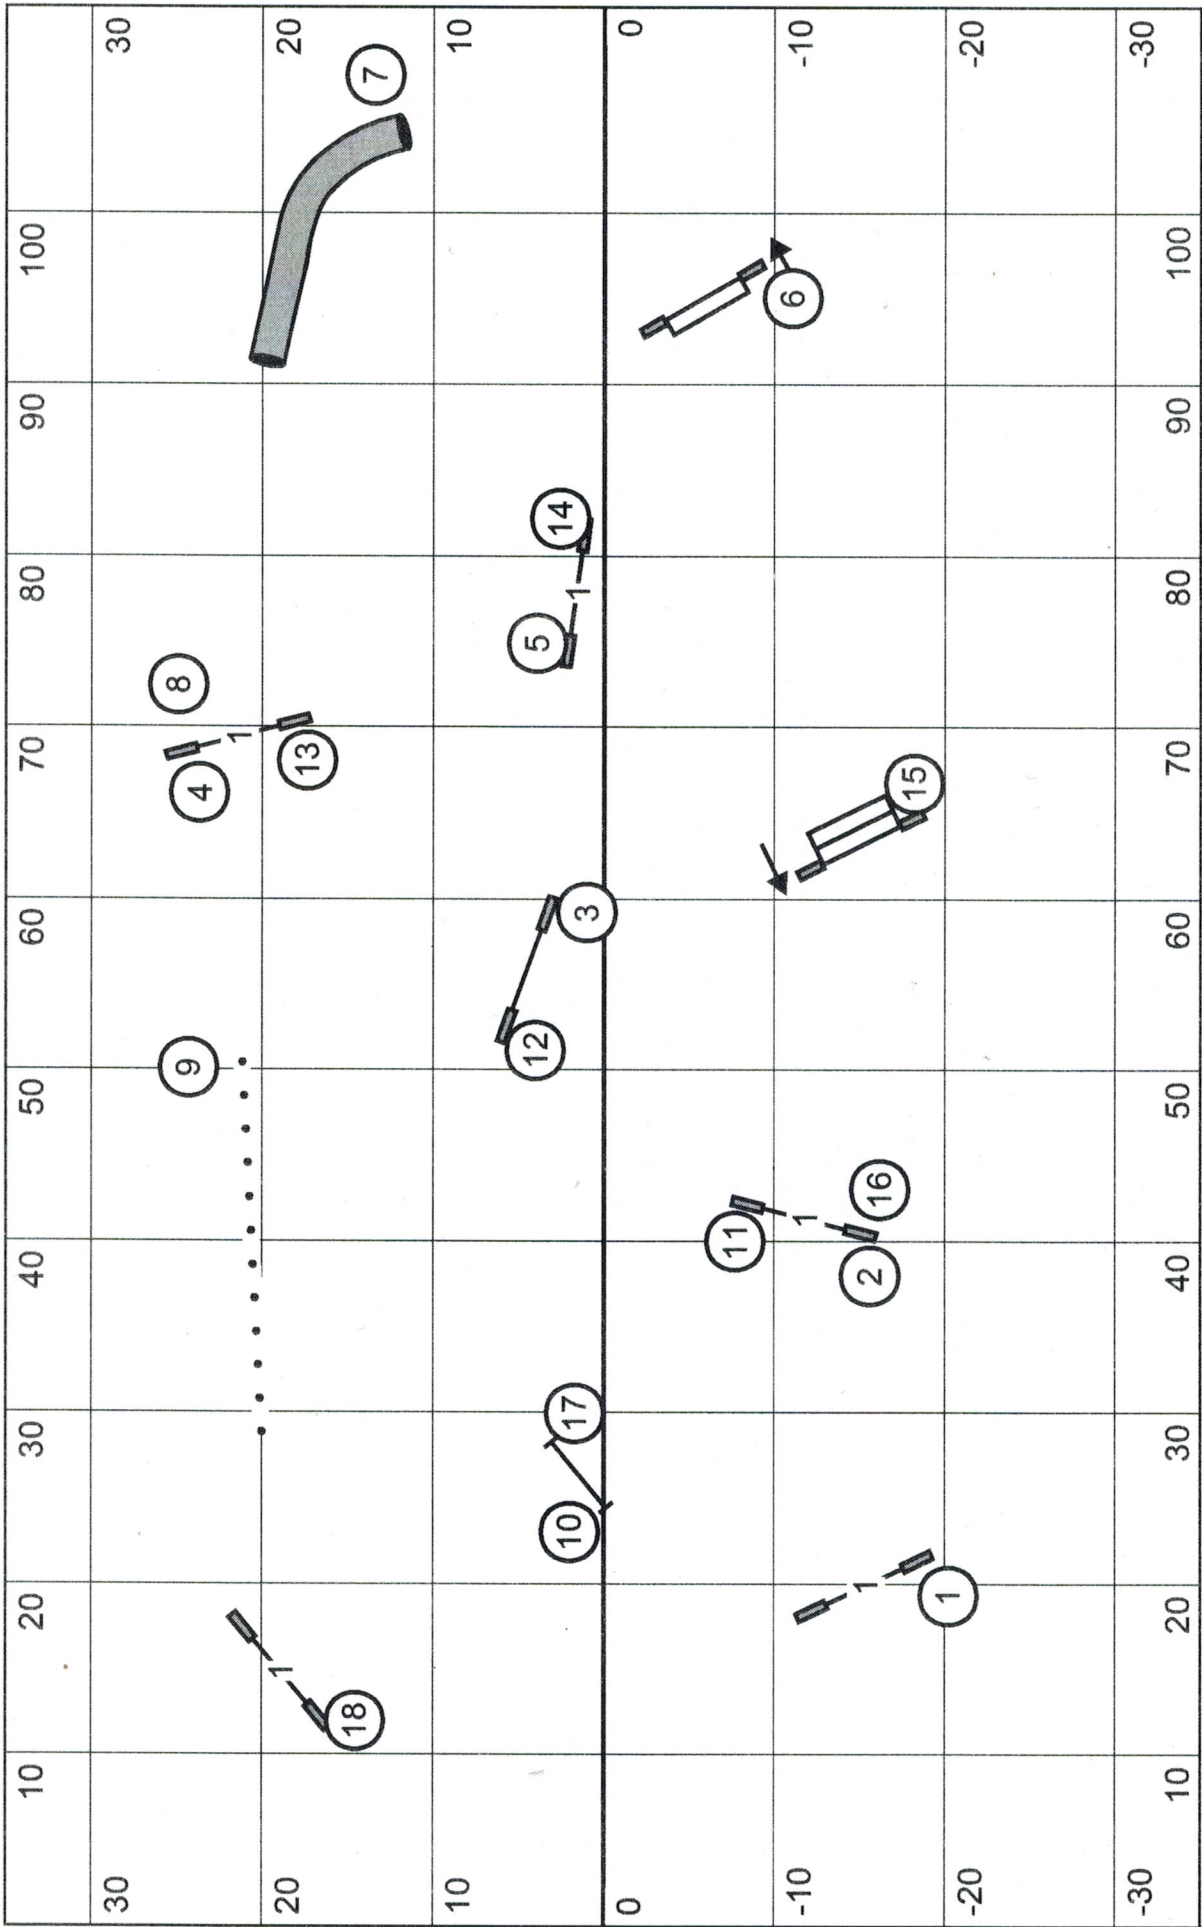

Wisconsin Rapids Kennel Club 3-26-22 MX STANDARD Terry Elger

Wisconsin Rapids Kennel Club 3-26-22 OPEN STANDARD Terry Elger

Wisconsin Rapids Kennel Club 3-26-22 NOVICE STANDARD Terry Elger

Wisconsin Rapids Kennel Club 3-26-22 **MX JWW** Terry Elger

Wisconsin Rapids Kennel Club 3-26-22 OPEN JWW Terry Elger

Wisconsin Rapids Kennel Club 3-26-22 **NOVICE JWW** Terry Elger

Wisconsin Rapids Kennel Club 3-26-22 **FAST** Terry Elger

Wisconsin Rapids Kennel Club 3-26-22 Time 2 Beat Terry Elger