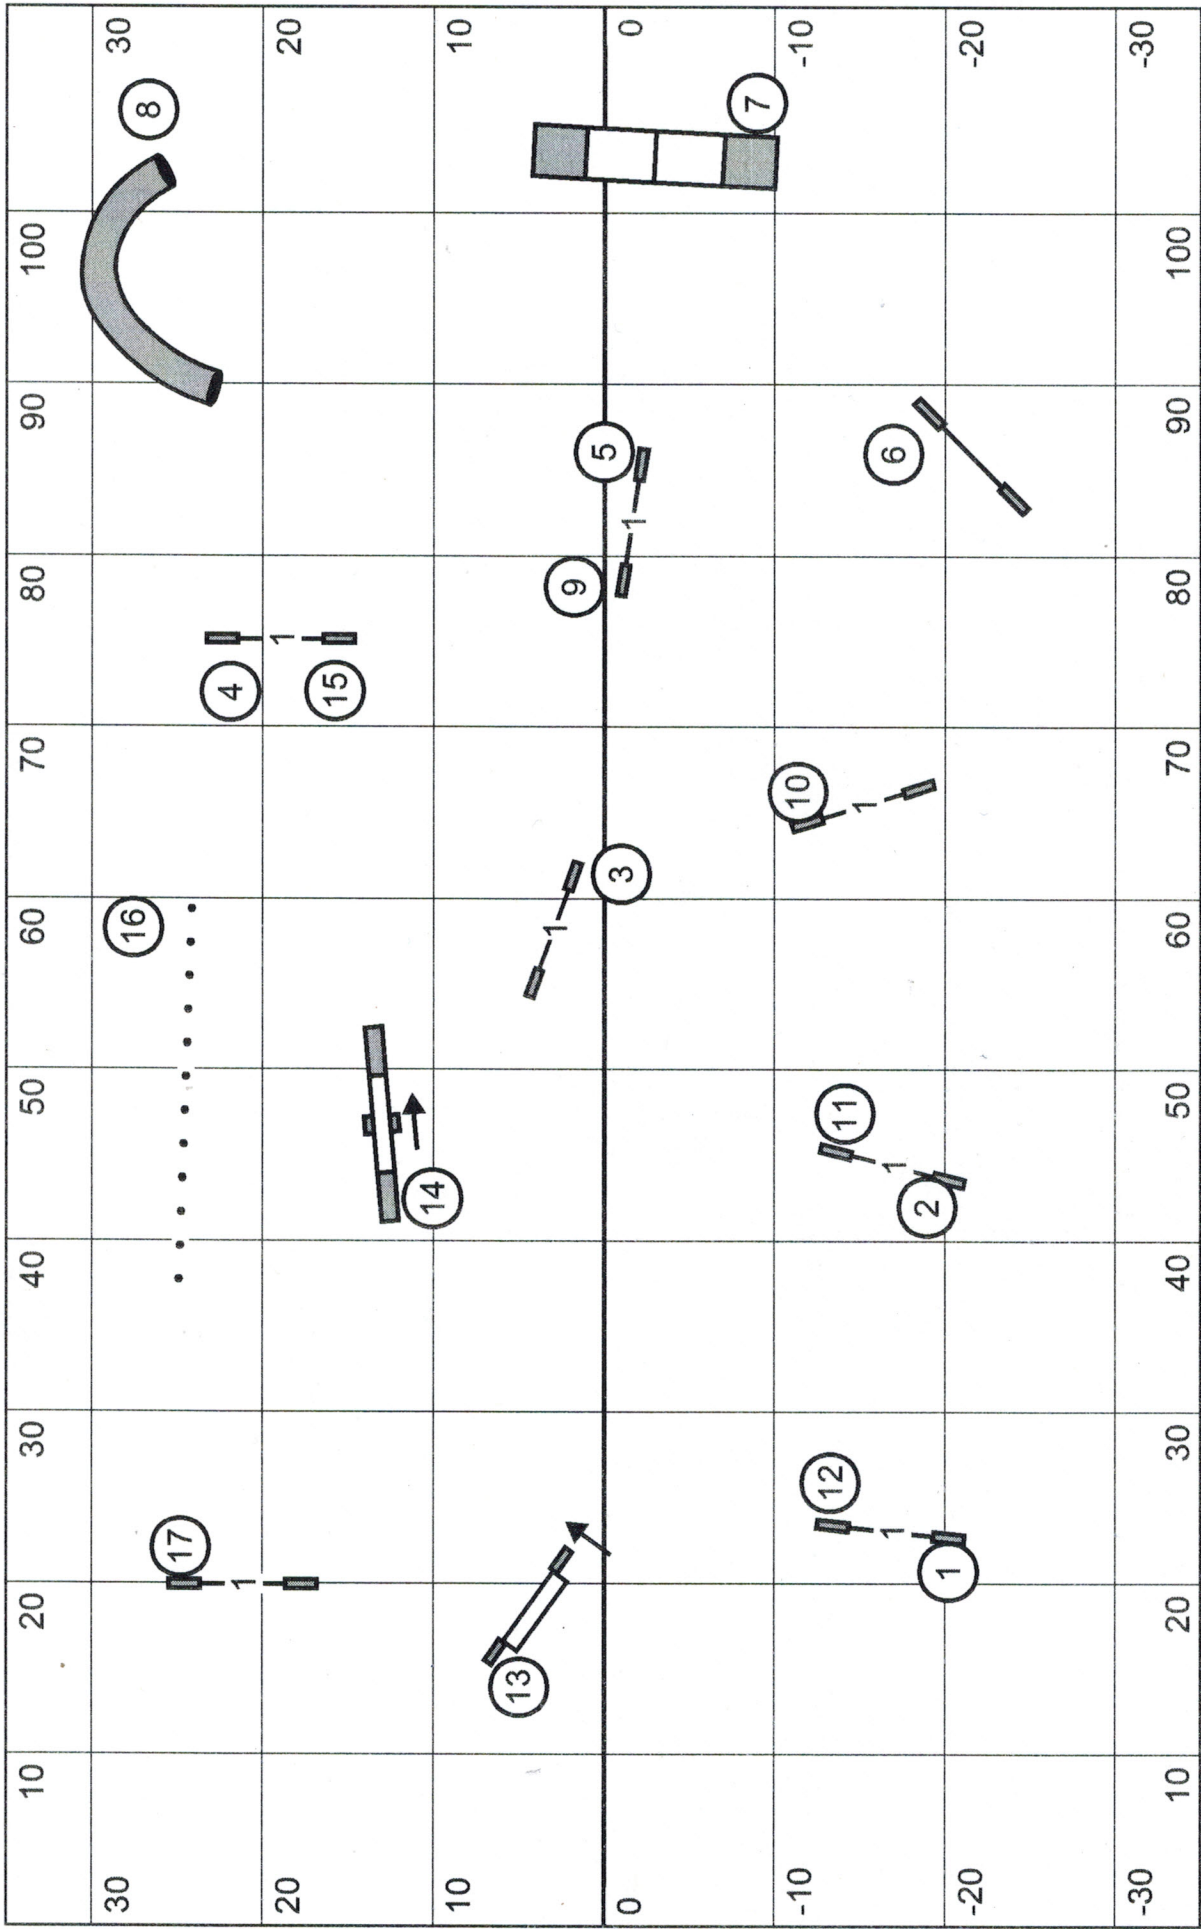

Wisconsin Rapids Kennel Club 3-26-22 MX STANDARD Terry Elger

Wisconsin Rapids Kennel Club 3-26-22 OPEN STANDARD Terry Elger

Wisconsin Rapids Kennel Club 3-26-22 NOVICE STANDARD Terry Elger

Wisconsin Rapids Kennel Club 3-26-22 **MX JWW** Terry Elger

Wisconsin Rapids Kennel Club 3-26-22 OPEN JWW Terry Elger

Wisconsin Rapids Kennel Club 3-26-22 **NOVICE JWW** Terry Elger

Wisconsin Rapids Kennel Club 3-26-22 **FAST** Terry Elger

Wisconsin Rapids Kennel Club 3-26-22 Time 2 Beat Terry Elger