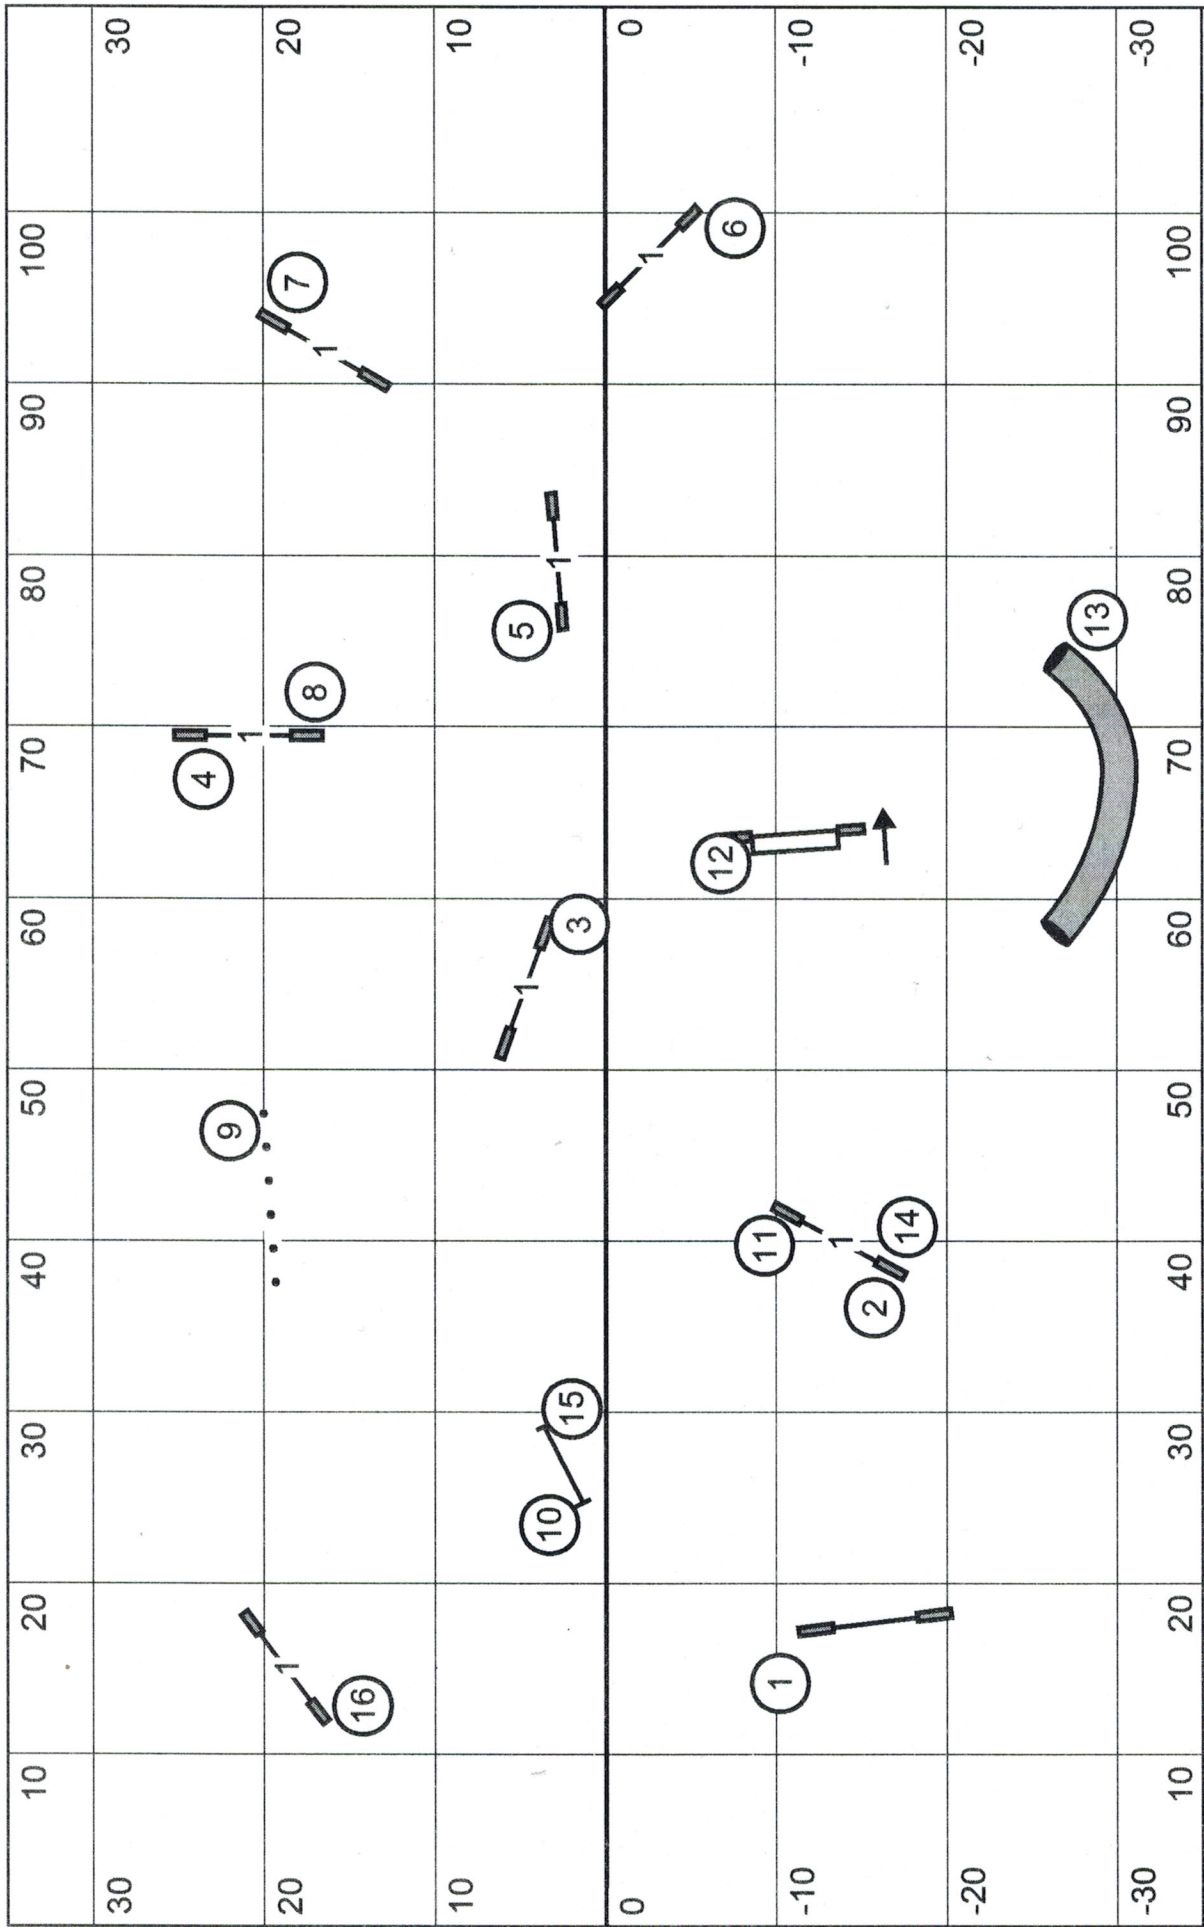

Wisconsin Rapids Kennel Club 3-26-22 MX STANDARD Terry Elger

Wisconsin Rapids Kennel Club 3-26-22 OPEN STANDARD Terry Elger

Wisconsin Rapids Kennel Club 3-26-22 NOVICE STANDARD Terry Elger

Wisconsin Rapids Kennel Club 3-26-22 **MX JWW** Terry Elger

Wisconsin Rapids Kennel Club 3-26-22 OPEN JWW Terry Elger

Wisconsin Rapids Kennel Club 3-26-22 **NOVICE JWW** Terry Elger

Wisconsin Rapids Kennel Club 3-26-22 **FAST** Terry Elger

Wisconsin Rapids Kennel Club 3-26-22 Time 2 Beat Terry Elger