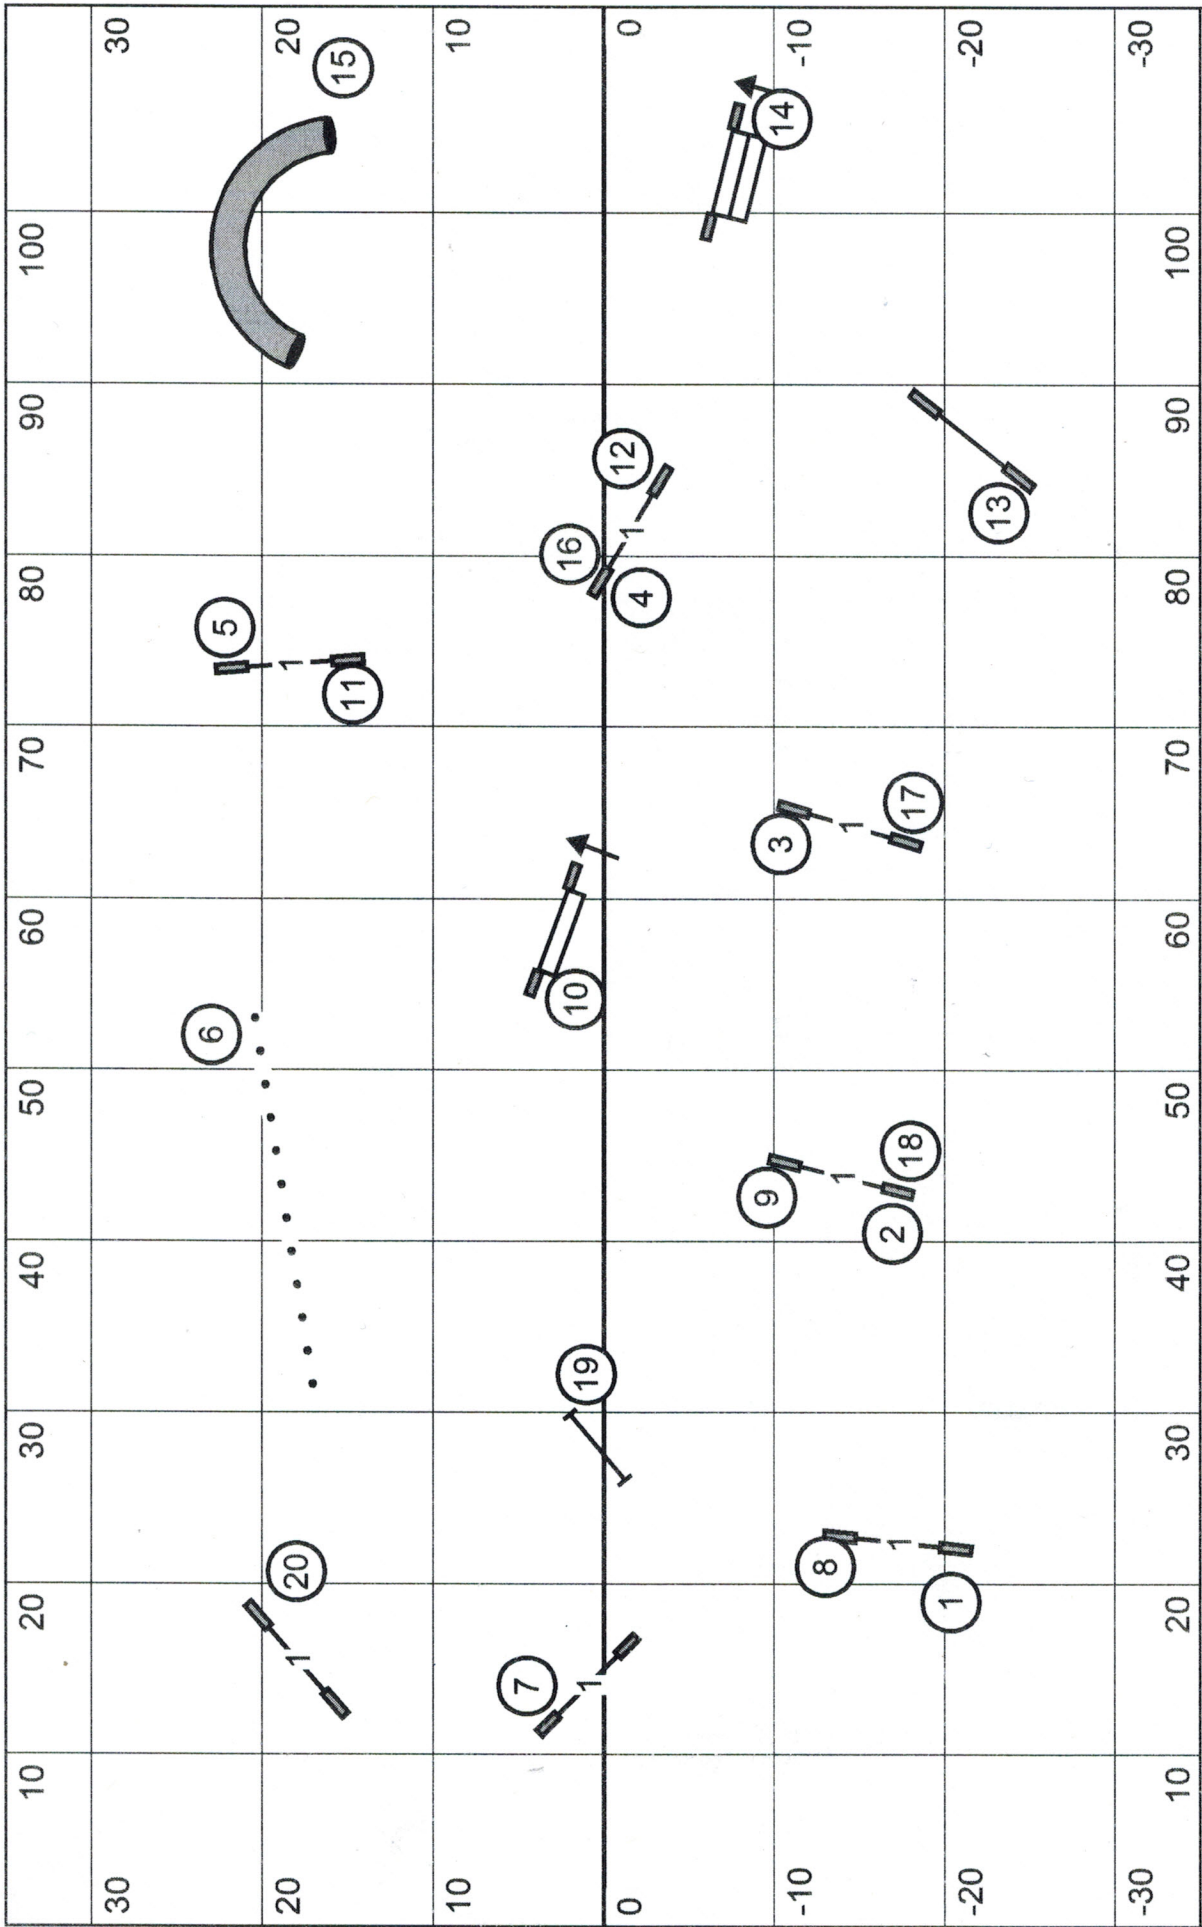

Wisconsin Rapids Kennel Club 3-26-22 MX STANDARD Terry Elger

Wisconsin Rapids Kennel Club 3-26-22 OPEN STANDARD Terry Elger

Wisconsin Rapids Kennel Club 3-26-22 NOVICE STANDARD Terry Elger

Wisconsin Rapids Kennel Club 3-26-22 **MX JWW** Terry Elger

Wisconsin Rapids Kennel Club 3-26-22 OPEN JWW Terry Elger

Wisconsin Rapids Kennel Club 3-26-22 **NOVICE JWW** Terry Elger

Wisconsin Rapids Kennel Club 3-26-22 **FAST** Terry Elger

Wisconsin Rapids Kennel Club 3-26-22 Time 2 Beat Terry Elger