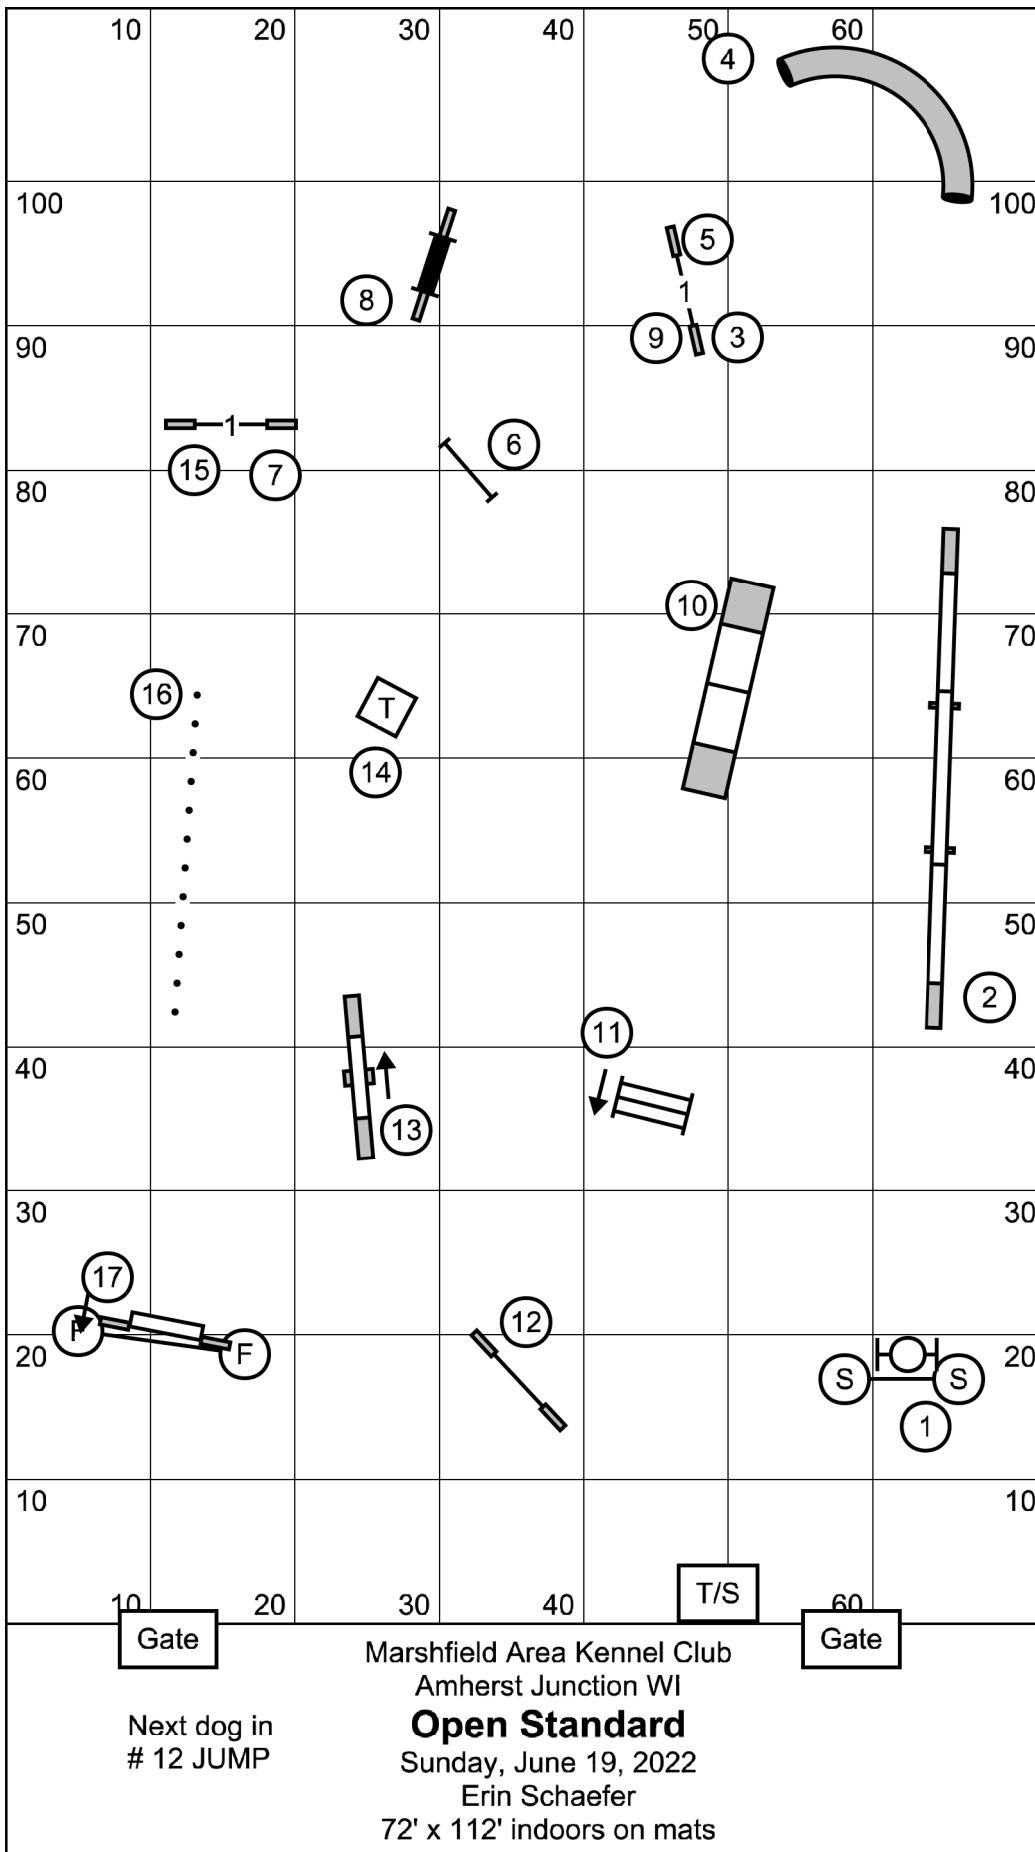

Next dog in  
# 13 JUMP

Marshfield Area Kennel Club  
**Excellent/Master Jumpers**

Sunday, June 19, 2022  
Erin Schaefer

72' x 112' indoors on mats

Next dog in  
#12 JUMP

Marshfield Area Kennel Club  
Amherst Junction WI  
**Excellent/Master Standard**  
Sunday, June 19, 2022  
Erin Schaefer  
72' x 112' indoors on mats

Marshfield Area Kennel Club  
 Amherst Junction WI  
**Novice Standard**  
 Sunday, June 19, 2022  
 Erin Schaefer  
 72' x 112' indoors on mats

Next dog in  
 # 11 TIRE

Next dog in  
# 12 JUMP

Marshfield Area Kennel Club  
Amherst Junction WI  
**Open Jumpers**  
Sunday, June 19, 2022  
Erin Schaefer  
72' x 112' indoors on mats

Next dog in  
# 12 JUMP

Marshfield Area Kennel Club  
Amherst Junction WI  
**Novice Jumpers**  
Sunday, June 19, 2022  
Erin Schaefer  
72' x 112' indoors on mats