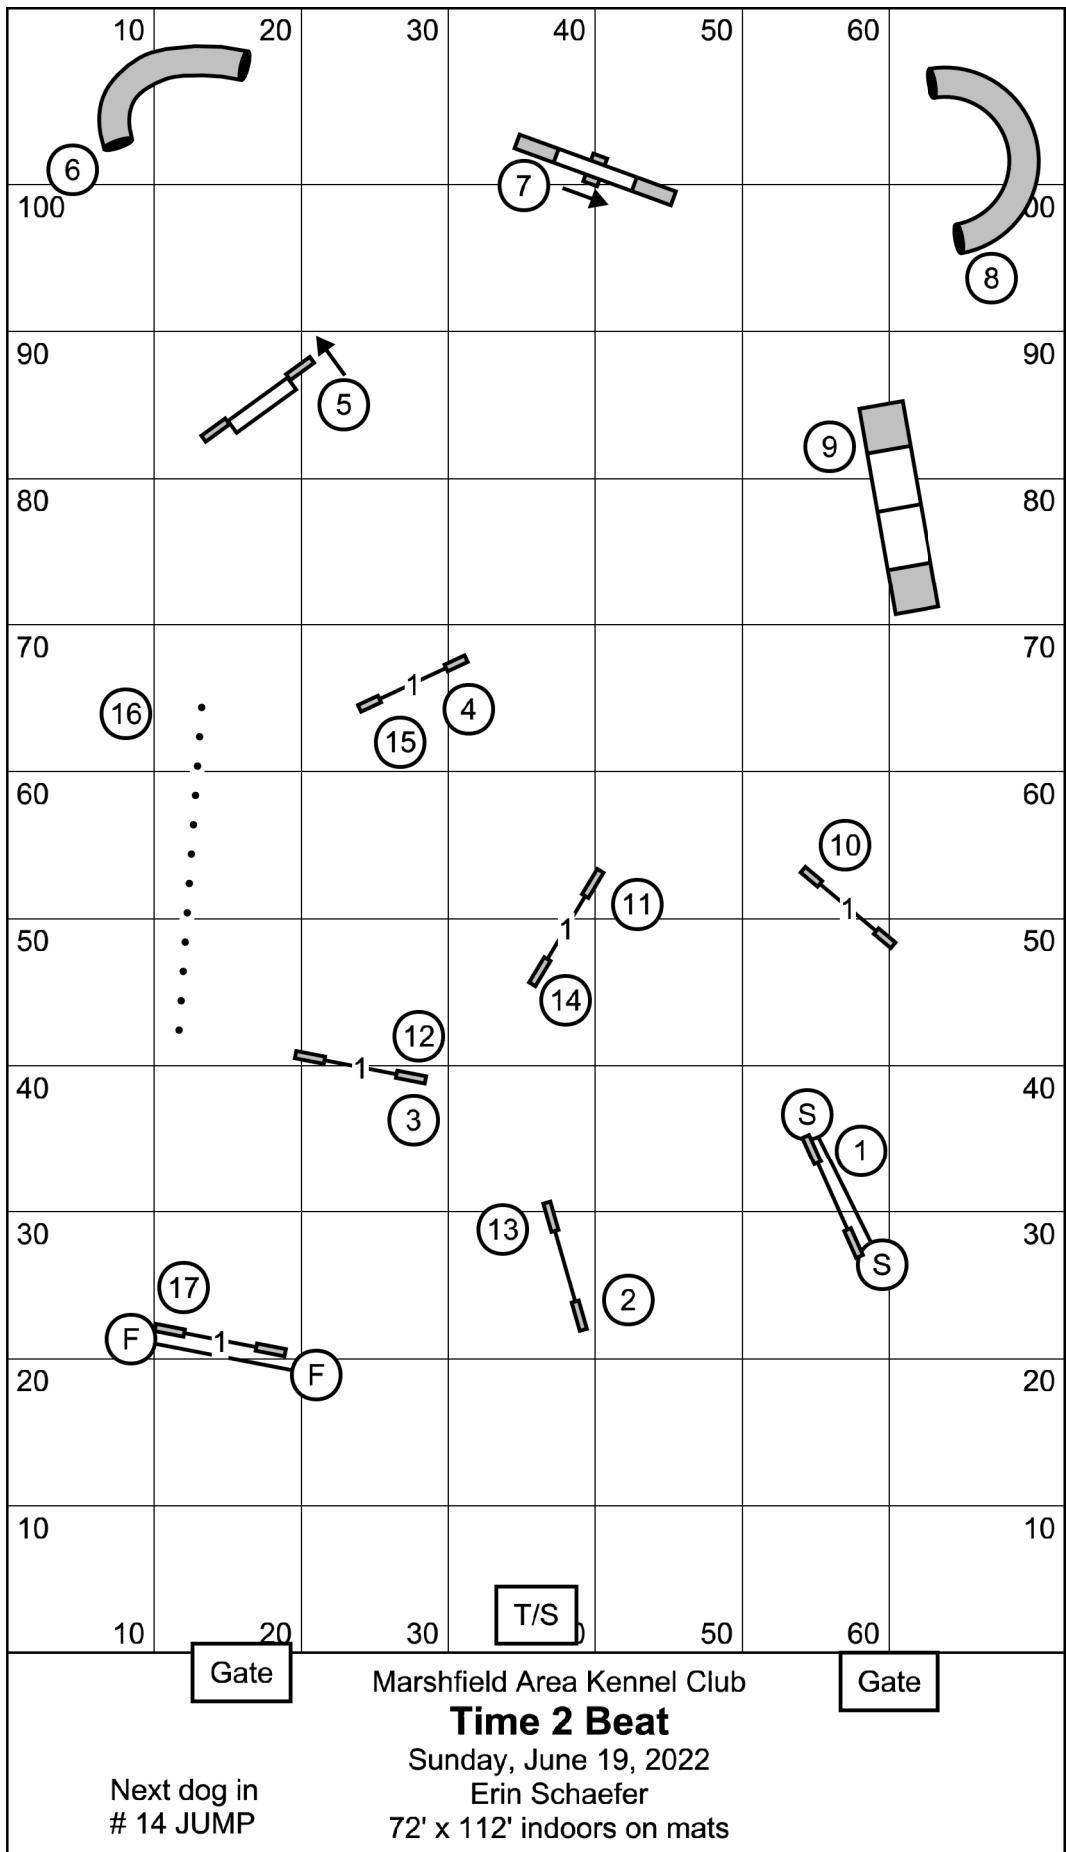

Next dog in  
# 13 JUMP

Marshfield Area Kennel Club  
**Excellent/Master Jumpers**

Sunday, June 19, 2022  
Erin Schaefer

72' x 112' indoors on mats

Next dog in  
#12 JUMP

Marshfield Area Kennel Club  
Amherst Junction WI  
**Excellent/Master Standard**  
Sunday, June 19, 2022  
Erin Schaefer  
72' x 112' indoors on mats

Marshfield Area Kennel Club  
 Amherst Junction WI  
**Novice Standard**  
 Sunday, June 19, 2022  
 Erin Schaefer  
 72' x 112' indoors on mats

Next dog in  
 # 11 TIRE

Next dog in  
# 12 JUMP

Marshfield Area Kennel Club  
Amherst Junction WI  
**Open Jumpers**  
Sunday, June 19, 2022  
Erin Schaefer  
72' x 112' indoors on mats

Next dog in  
# 12 JUMP

Marshfield Area Kennel Club  
Amherst Junction WI  
**Novice Jumpers**  
Sunday, June 19, 2022  
Erin Schaefer  
72' x 112' indoors on mats