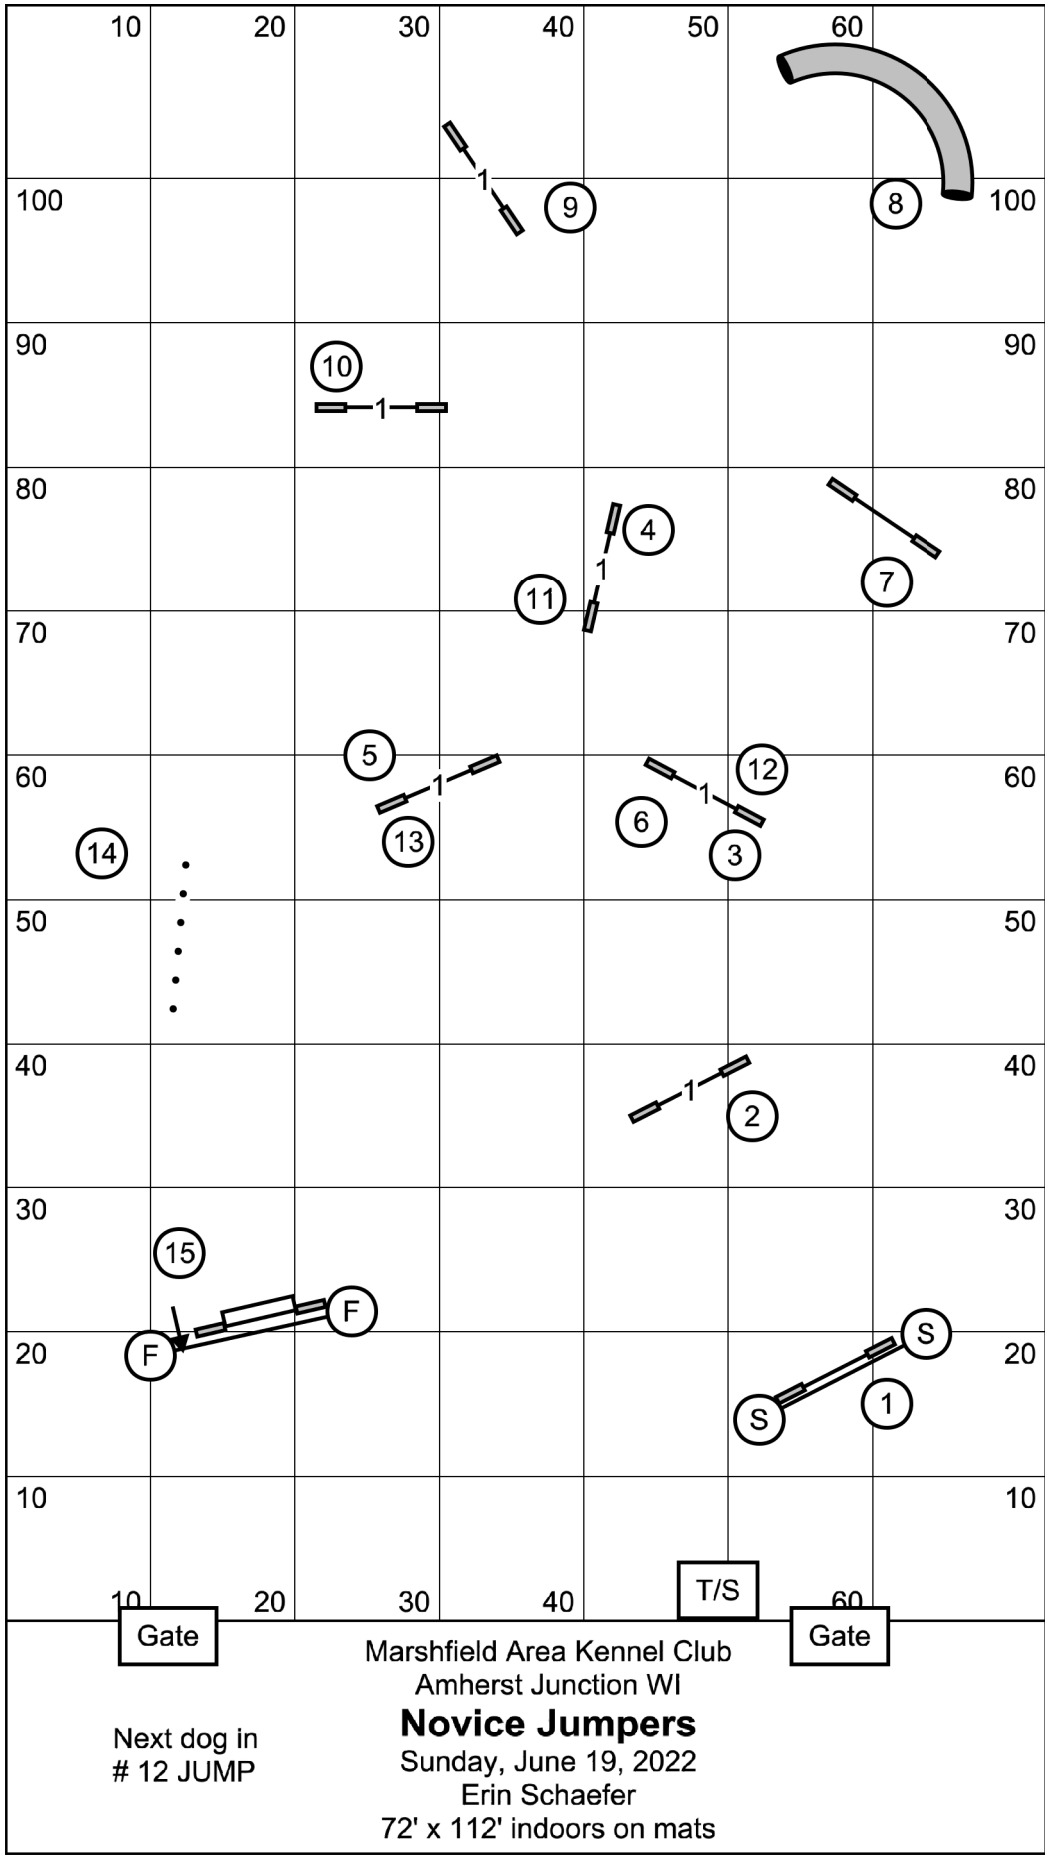

Next dog in  
# 13 JUMP

Marshfield Area Kennel Club  
**Excellent/Master Jumpers**

Sunday, June 19, 2022  
Erin Schaefer

72' x 112' indoors on mats

Next dog in  
#12 JUMP

Marshfield Area Kennel Club  
Amherst Junction WI  
**Excellent/Master Standard**  
Sunday, June 19, 2022  
Erin Schaefer  
72' x 112' indoors on mats

Marshfield Area Kennel Club  
 Amherst Junction WI  
**Novice Standard**  
 Sunday, June 19, 2022  
 Erin Schaefer  
 72' x 112' indoors on mats

Next dog in  
 # 11 TIRE

Next dog in  
# 12 JUMP

Marshfield Area Kennel Club  
Amherst Junction WI  
**Open Jumpers**  
Sunday, June 19, 2022  
Erin Schaefer  
72' x 112' indoors on mats

Next dog in  
# 12 JUMP

Marshfield Area Kennel Club  
Amherst Junction WI  
**Novice Jumpers**  
Sunday, June 19, 2022  
Erin Schaefer  
72' x 112' indoors on mats