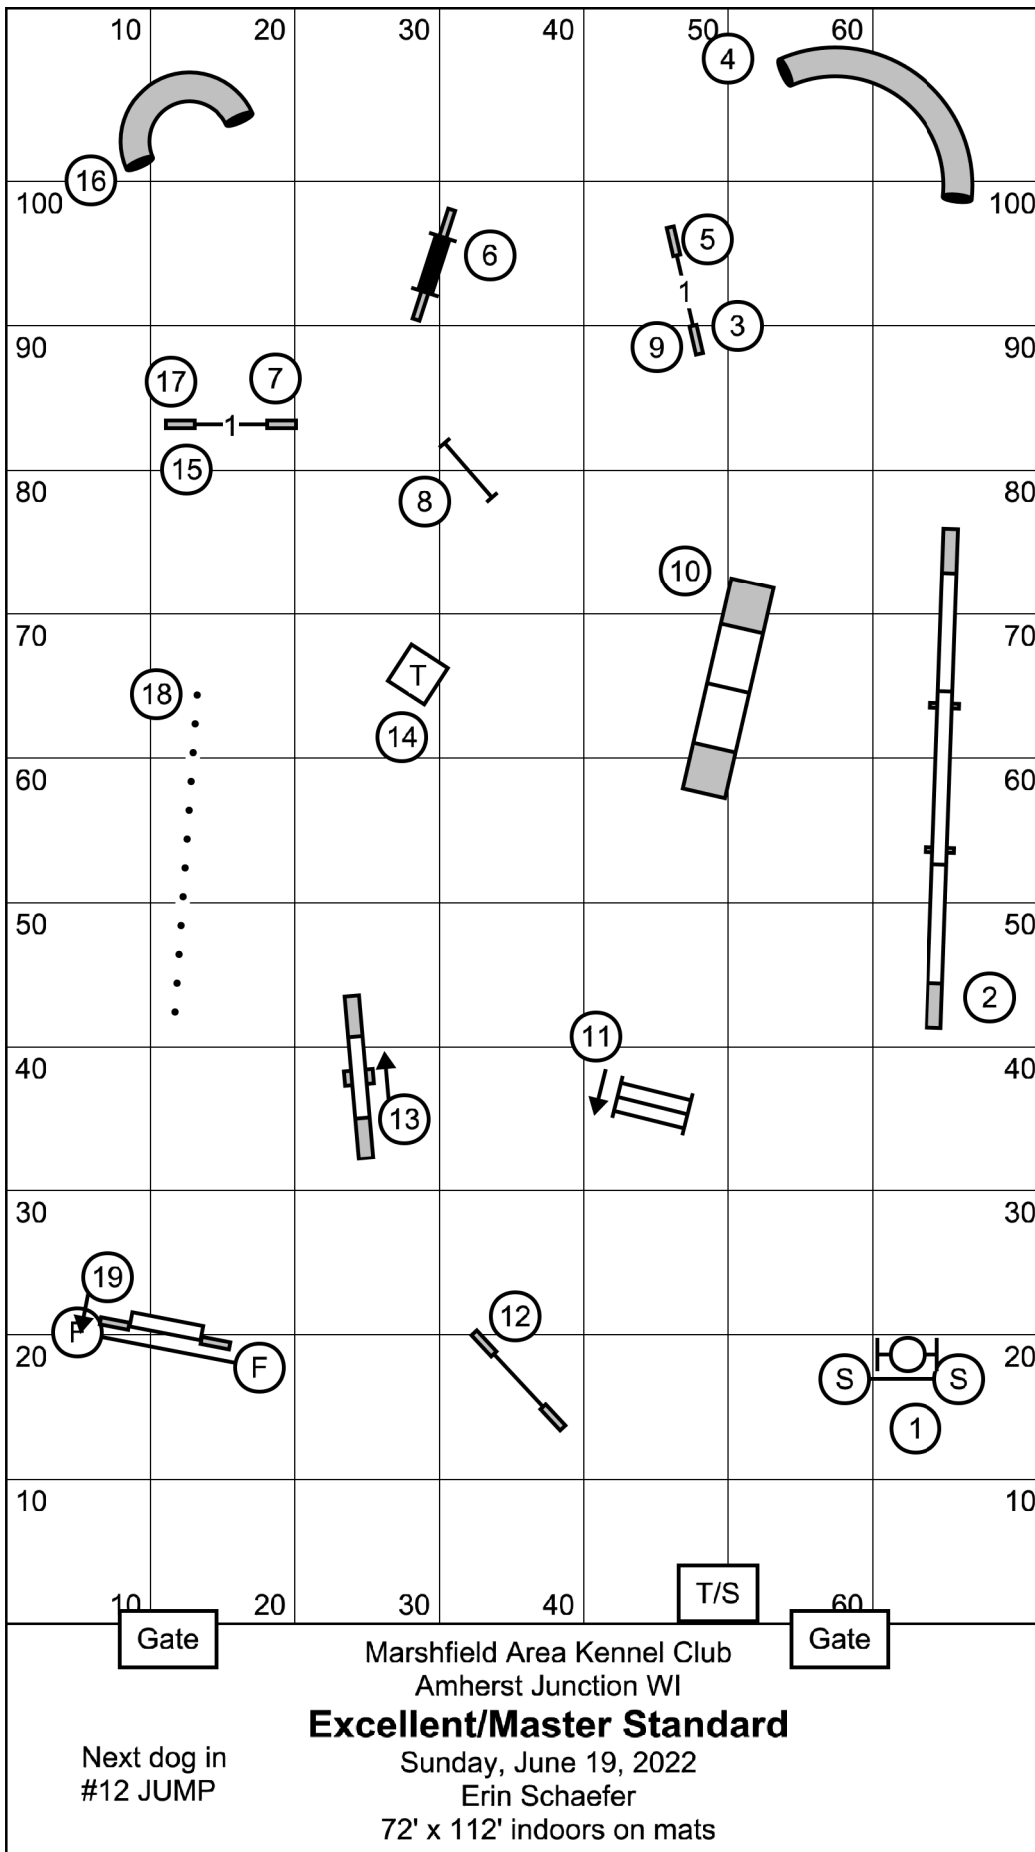

Next dog in  
# 13 JUMP

Marshfield Area Kennel Club  
**Excellent/Master Jumpers**

Sunday, June 19, 2022  
Erin Schaefer

72' x 112' indoors on mats

Next dog in  
#12 JUMP

Marshfield Area Kennel Club  
Amherst Junction WI  
**Excellent/Master Standard**  
Sunday, June 19, 2022  
Erin Schaefer  
72' x 112' indoors on mats

Marshfield Area Kennel Club  
 Amherst Junction WI  
**Novice Standard**  
 Sunday, June 19, 2022  
 Erin Schaefer  
 72' x 112' indoors on mats

Next dog in  
 # 11 TIRE

Next dog in  
# 12 JUMP

Marshfield Area Kennel Club  
Amherst Junction WI  
**Open Jumpers**  
Sunday, June 19, 2022  
Erin Schaefer  
72' x 112' indoors on mats

Next dog in  
# 12 JUMP

Marshfield Area Kennel Club  
Amherst Junction WI  
**Novice Jumpers**  
Sunday, June 19, 2022  
Erin Schaefer  
72' x 112' indoors on mats