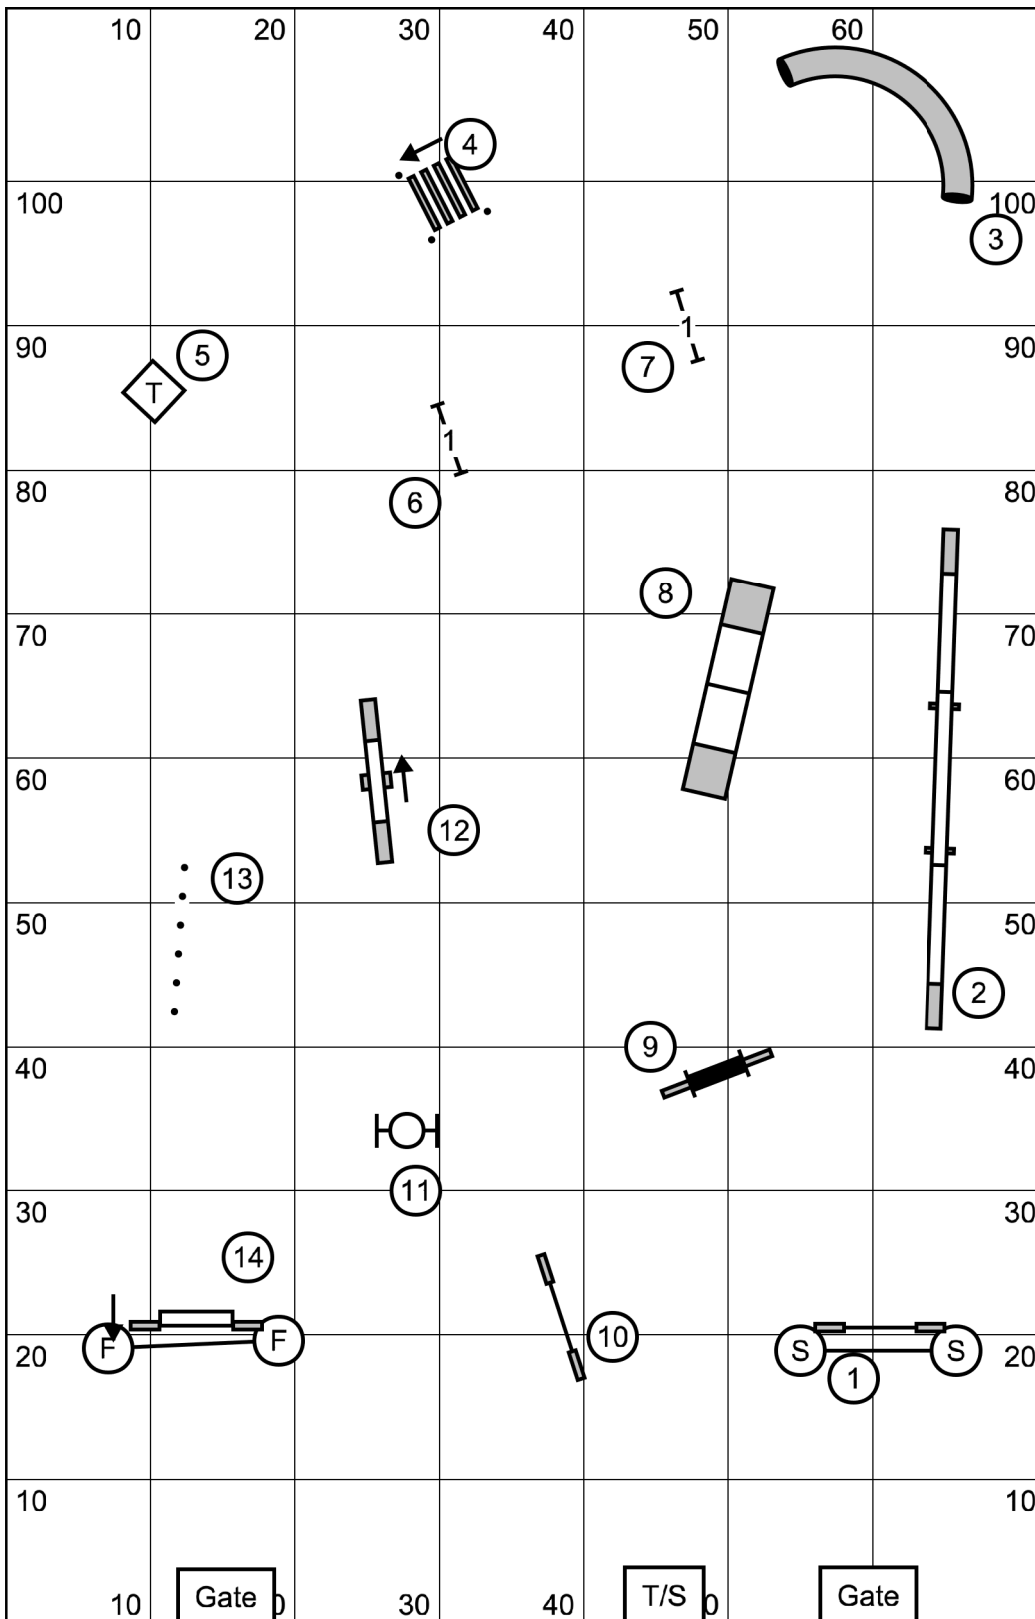

Next dog in  
# 13 JUMP

Marshfield Area Kennel Club  
**Excellent/Master Jumpers**

Sunday, June 19, 2022  
Erin Schaefer

72' x 112' indoors on mats

Next dog in  
#12 JUMP

Marshfield Area Kennel Club  
Amherst Junction WI  
**Excellent/Master Standard**  
Sunday, June 19, 2022  
Erin Schaefer  
72' x 112' indoors on mats

Marshfield Area Kennel Club  
 Amherst Junction WI  
**Novice Standard**  
 Sunday, June 19, 2022  
 Erin Schaefer  
 72' x 112' indoors on mats

Next dog in  
 # 11 TIRE

Next dog in  
# 12 JUMP

Marshfield Area Kennel Club  
Amherst Junction WI  
**Open Jumpers**  
Sunday, June 19, 2022  
Erin Schaefer  
72' x 112' indoors on mats

Next dog in  
# 12 JUMP

Marshfield Area Kennel Club  
Amherst Junction WI  
**Novice Jumpers**  
Sunday, June 19, 2022  
Erin Schaefer  
72' x 112' indoors on mats