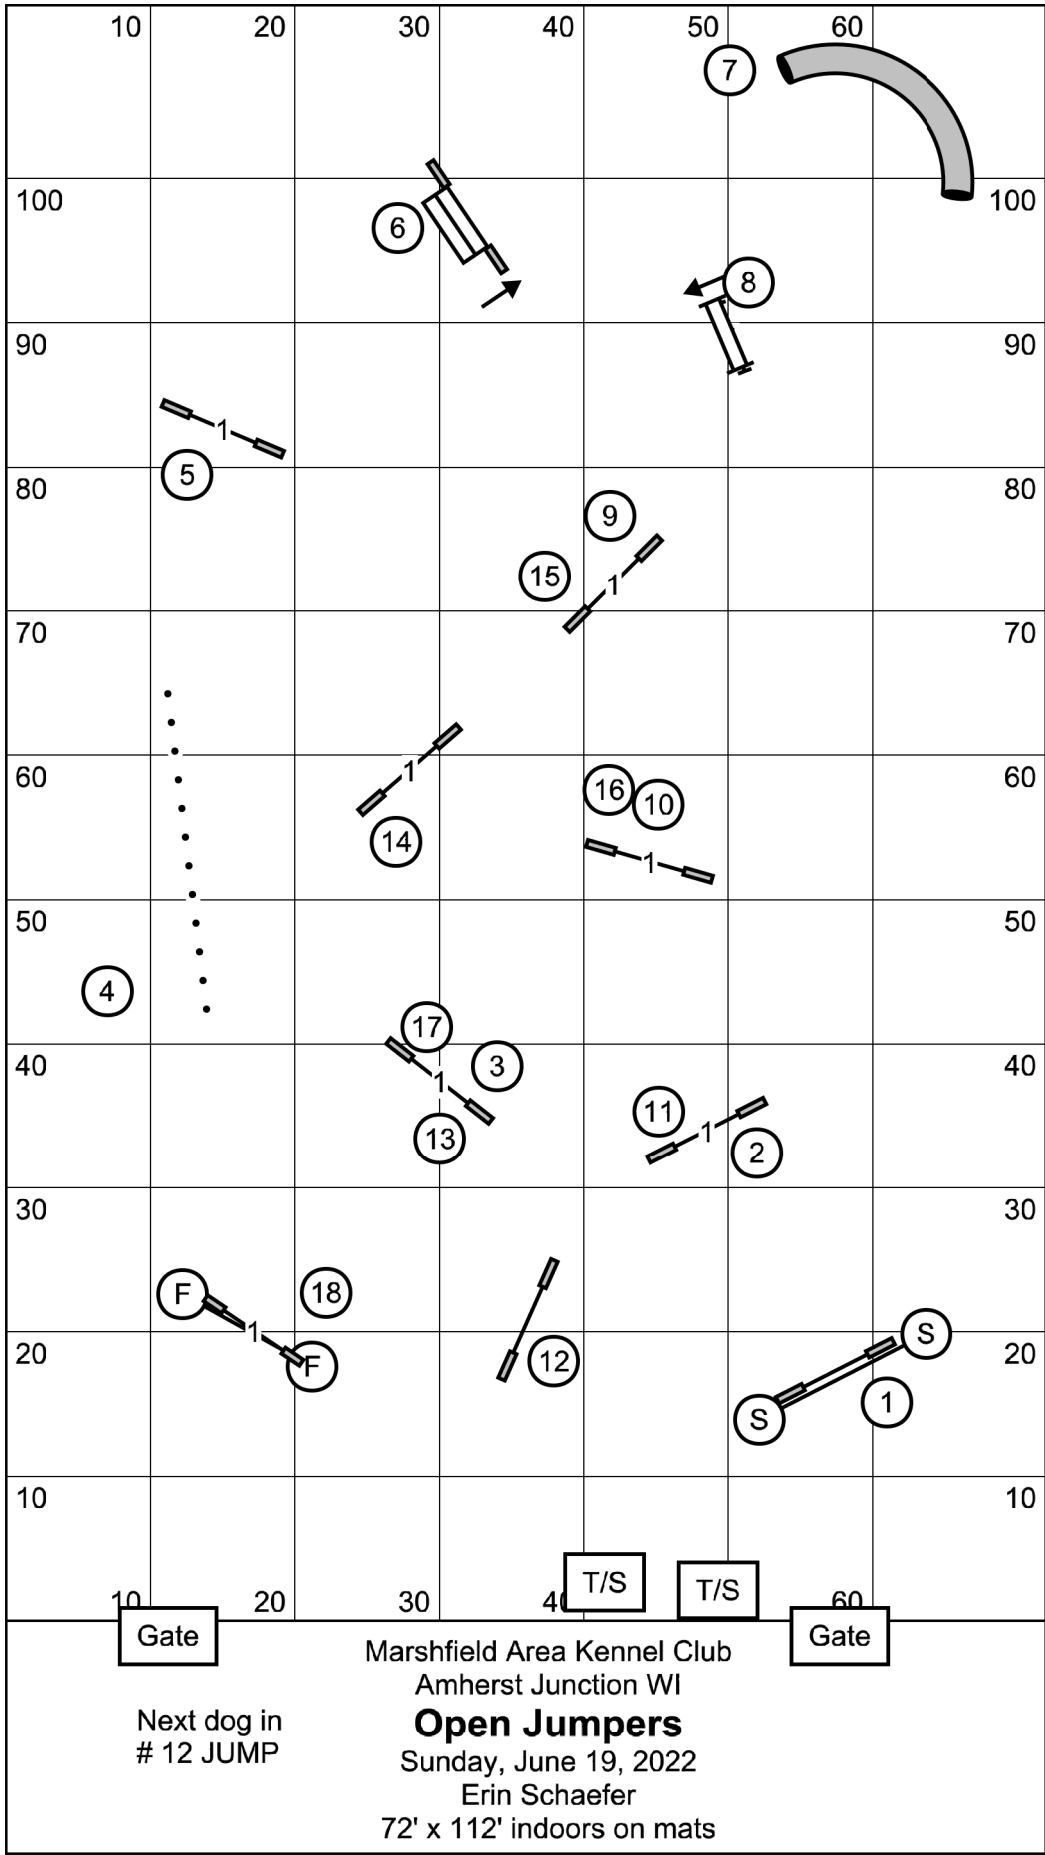

Next dog in  
# 13 JUMP

Marshfield Area Kennel Club  
**Excellent/Master Jumpers**

Sunday, June 19, 2022  
Erin Schaefer

72' x 112' indoors on mats

Next dog in  
#12 JUMP

Marshfield Area Kennel Club  
Amherst Junction WI  
**Excellent/Master Standard**  
Sunday, June 19, 2022  
Erin Schaefer  
72' x 112' indoors on mats

Marshfield Area Kennel Club  
 Amherst Junction WI  
**Novice Standard**  
 Sunday, June 19, 2022  
 Erin Schaefer  
 72' x 112' indoors on mats

Next dog in  
 # 11 TIRE

Next dog in  
# 12 JUMP

Marshfield Area Kennel Club  
Amherst Junction WI  
**Open Jumpers**  
Sunday, June 19, 2022  
Erin Schaefer  
72' x 112' indoors on mats

Next dog in  
# 12 JUMP

Marshfield Area Kennel Club  
Amherst Junction WI  
**Novice Jumpers**  
Sunday, June 19, 2022  
Erin Schaefer  
72' x 112' indoors on mats