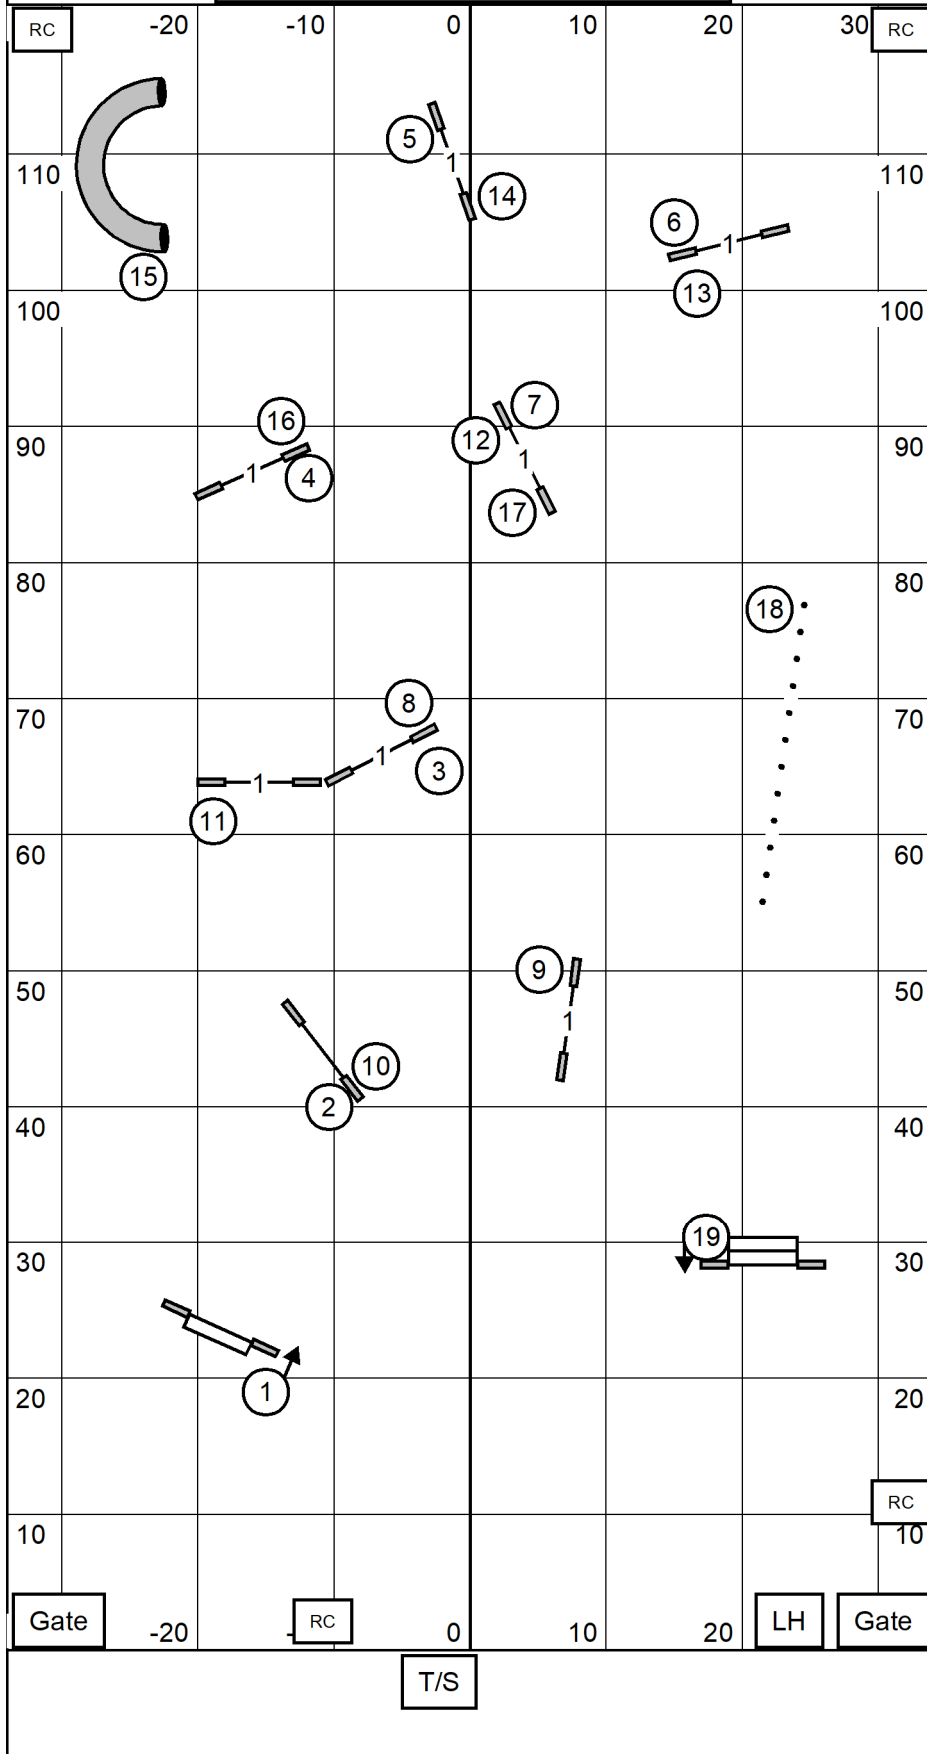

Wisconsin Rapids Kennel Club
Oshkosh, WI
Sunday, March 26, 2023 Randy Capsel
Master/Excellent JWW