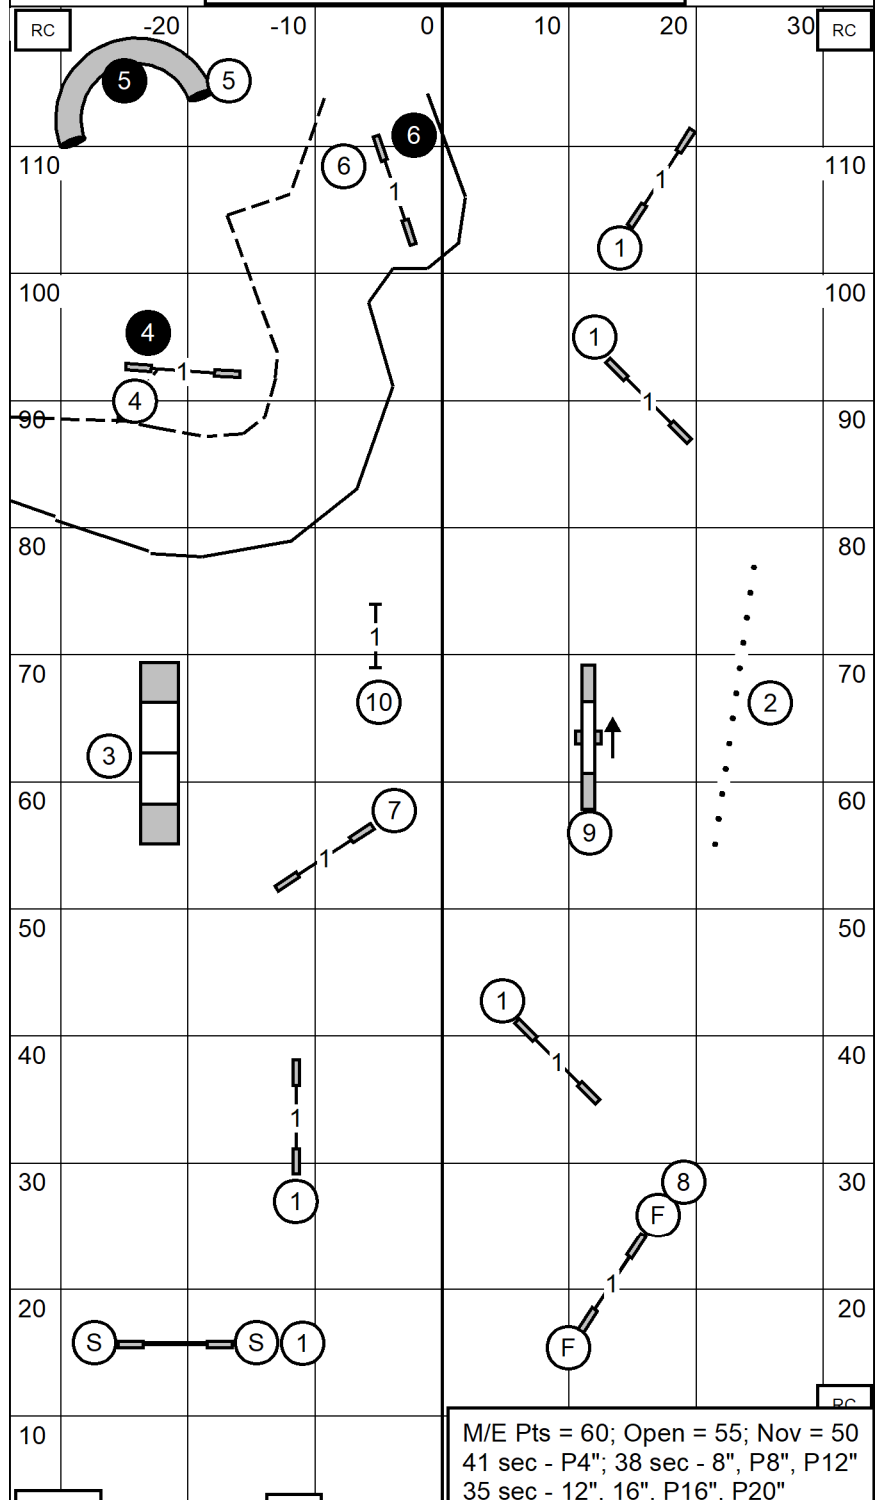

Wisconsin Rapids Kennel Club  
 Oshkosh, WI  
 Sunday, March 26, 2023 Randy Capsel  
**FAST All Classes**

Gate	-20	RC	T/S	0	M/E Pts = 60; Open = 55; Nov = 50 41 sec - P4"; 38 sec - 8", P8", P12" 35 sec - 12", 16", P16", P20" 32 sec - 20", 24", 26"
— Mas/Exc (4) (5) (6)					<b>Start and Finish Bidirectional</b>
- - - Open (4) (5) or (5) (4)					
- - - Novice (4) (5) or — - - (6) (5)					