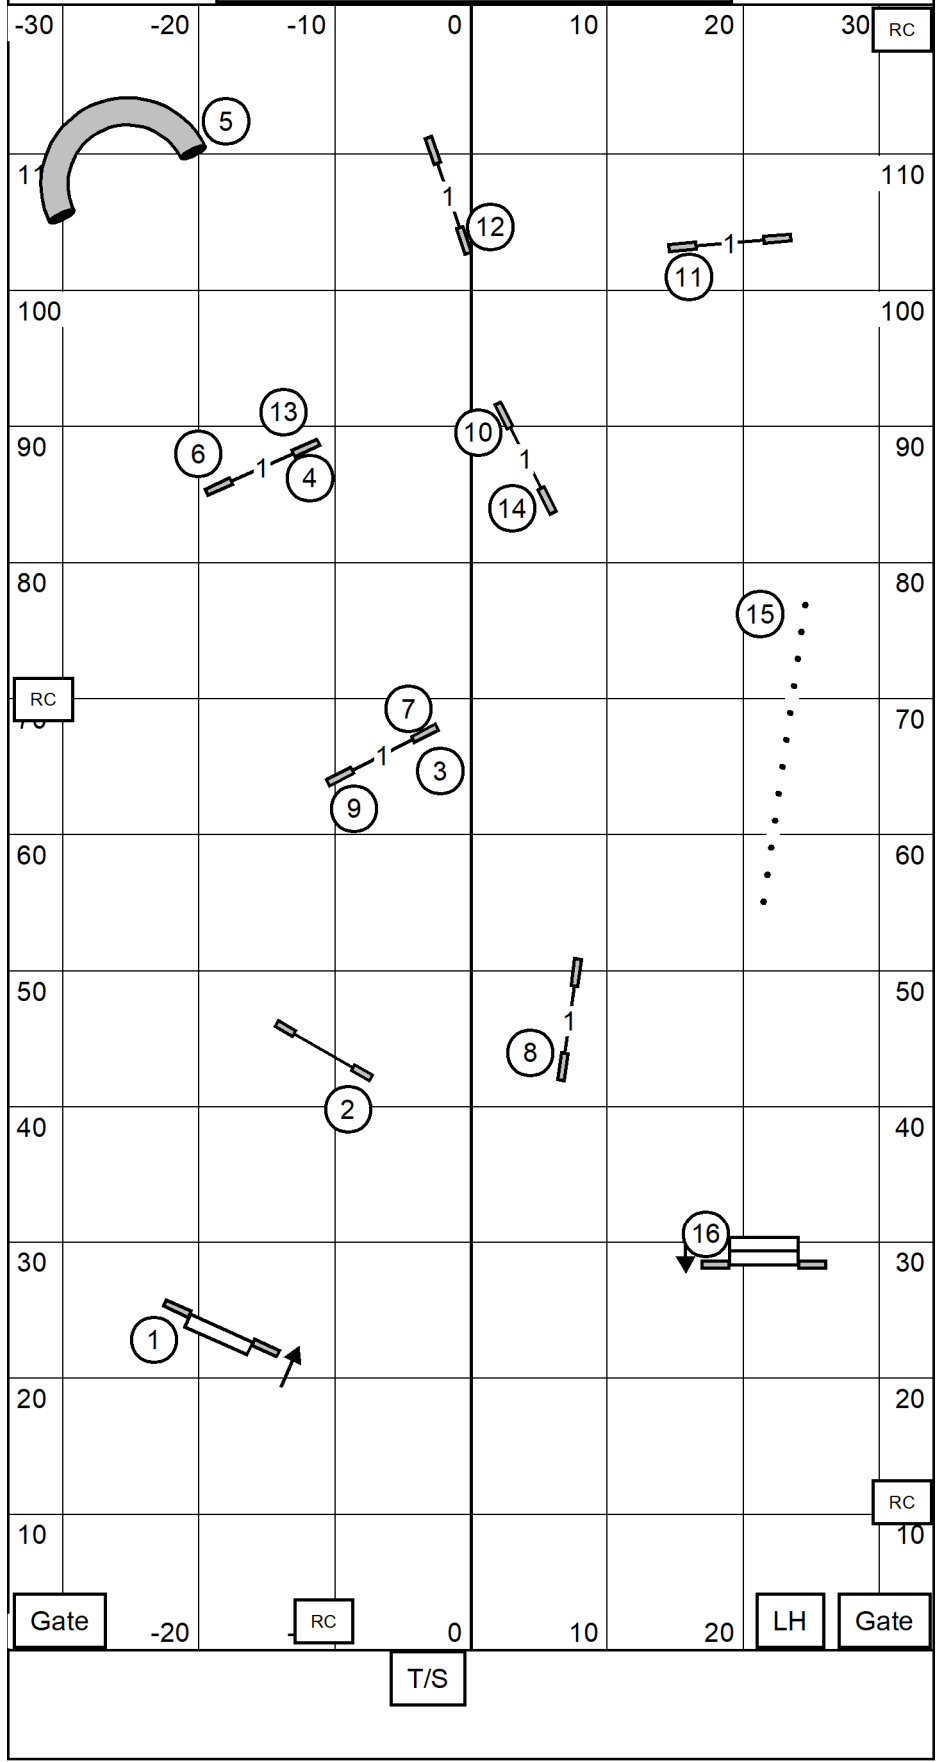

Wisconsin Rapids Kennel Club
Oshkosh, WI
Sunday, March 26, 2023 Randy Capsel
Open JWW