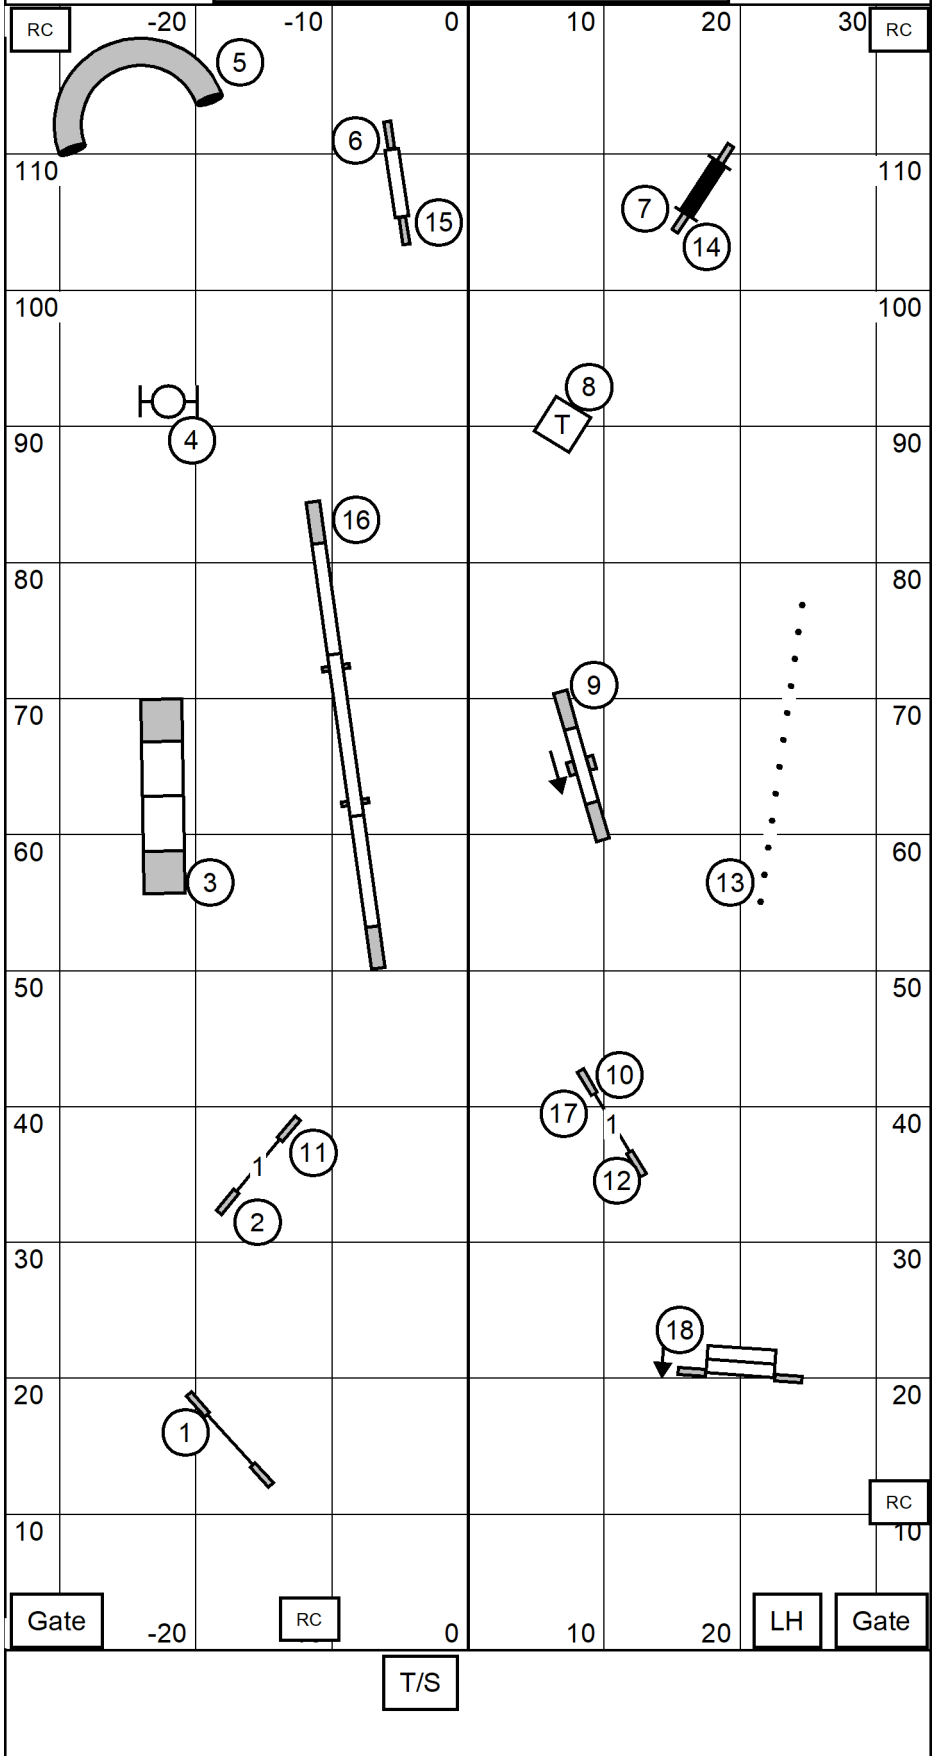

Wisconsin Rapids Kennel Club
Oshkosh, WI
Sunday, March 26, 2023 Randy Capsel
Open Standard