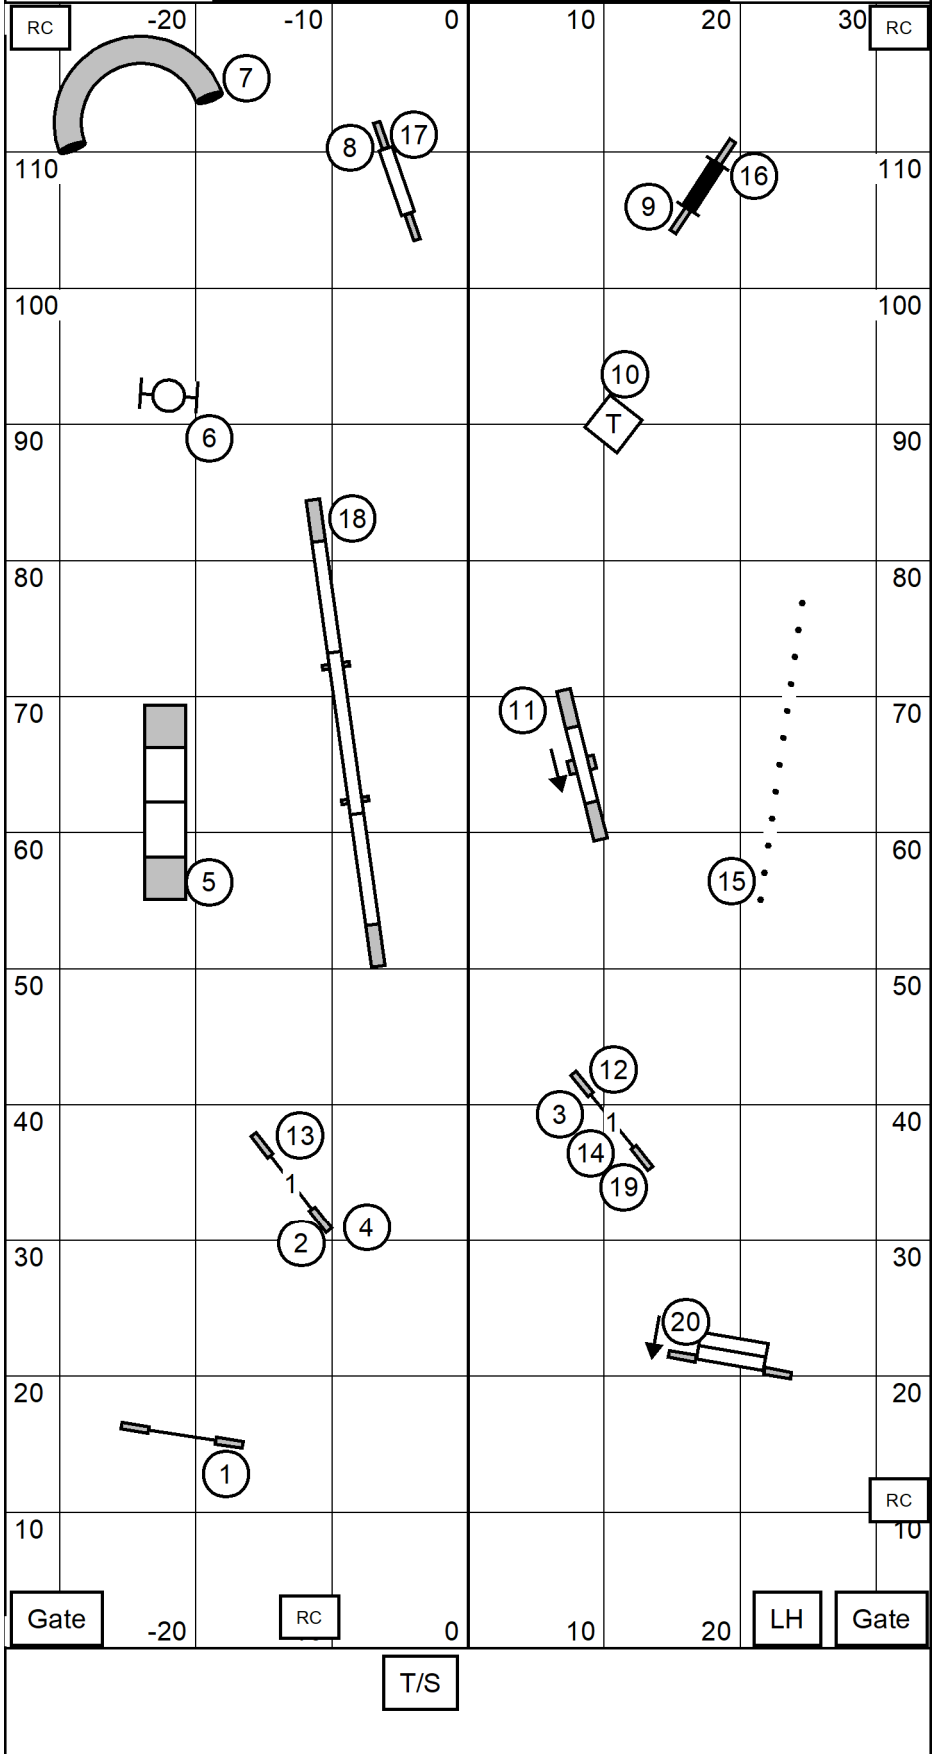

Wisconsin Rapids Kennel Club
Oshkosh, WI
Sunday, March 26, 2023 Randy Capsel
Master/Excellent Standard