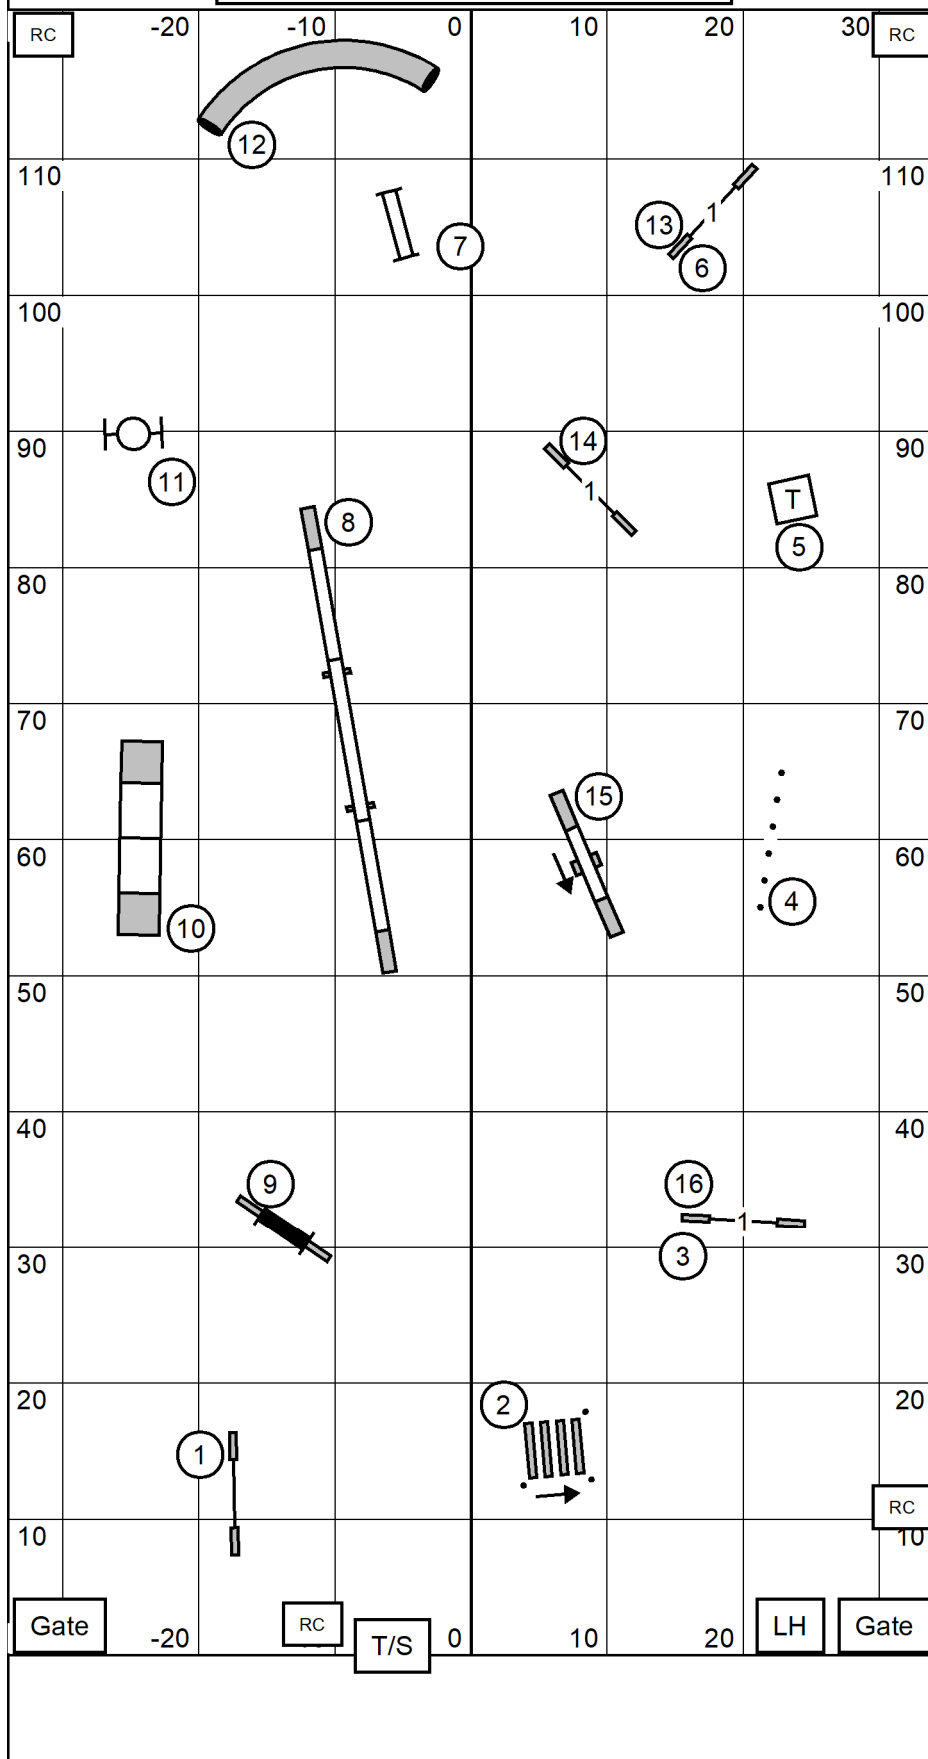

Wisconsin Rapids Kennel Club  
 Oshkosh, WI  
 Sunday, March 26, 2023 Randy Capsel  
**FAST All Classes**

Gate	-20	RC	T/S	0	M/E Pts = 60; Open = 55; Nov = 50 41 sec - P4"; 38 sec - 8", P8", P12" 35 sec - 12", 16", P16", P20" 32 sec - 20", 24", 26"
— Mas/Exc (4) (5) (6)					<b>Start and Finish Bidirectional</b>
- - - Open (4) (5) or (5) (4)					
- - - Novice (4) (5) or — - - (6) (5)					