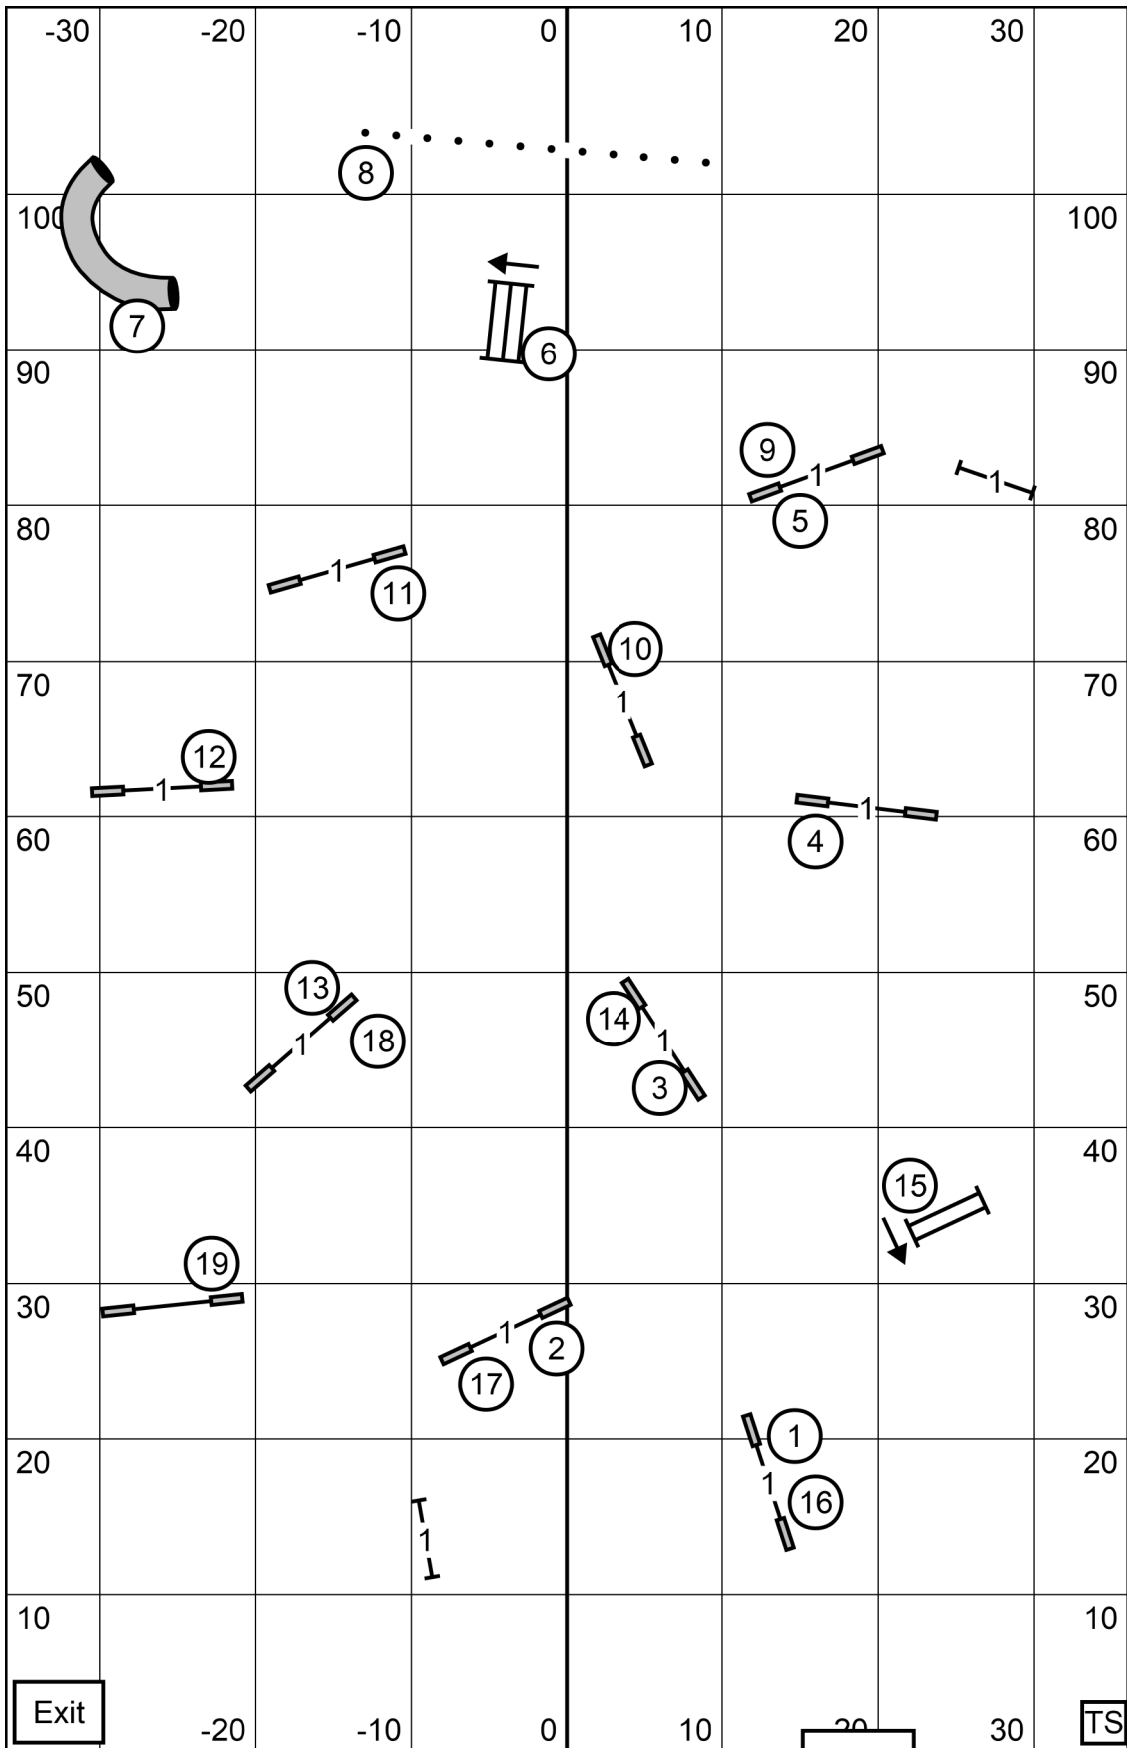

Marshfield Area Kennel Club  
 Amherst Junction, WI  
 Ronda Bermke  
**Friday March 17, 2023**  
**Excellent/Master STD**

Exit

Enter

TS

Marshfield Area Kennel Club  
 Amherst Junction, WI  
 Ronda Bermke  
**Friday March 17, 2023**  
**Excellent/Master JWW**

Exit

Enter

TS

E/M Send 4-5-6  
 Open Send 4-5 OR 5-6  
 Novice Send 5-7

Marshfield Area Kennel Club  
 Amherst Junction, WI  
 Ronda Bermke  
 Friday March 17, 2023  
 ALL FAST

Enter 30 TS