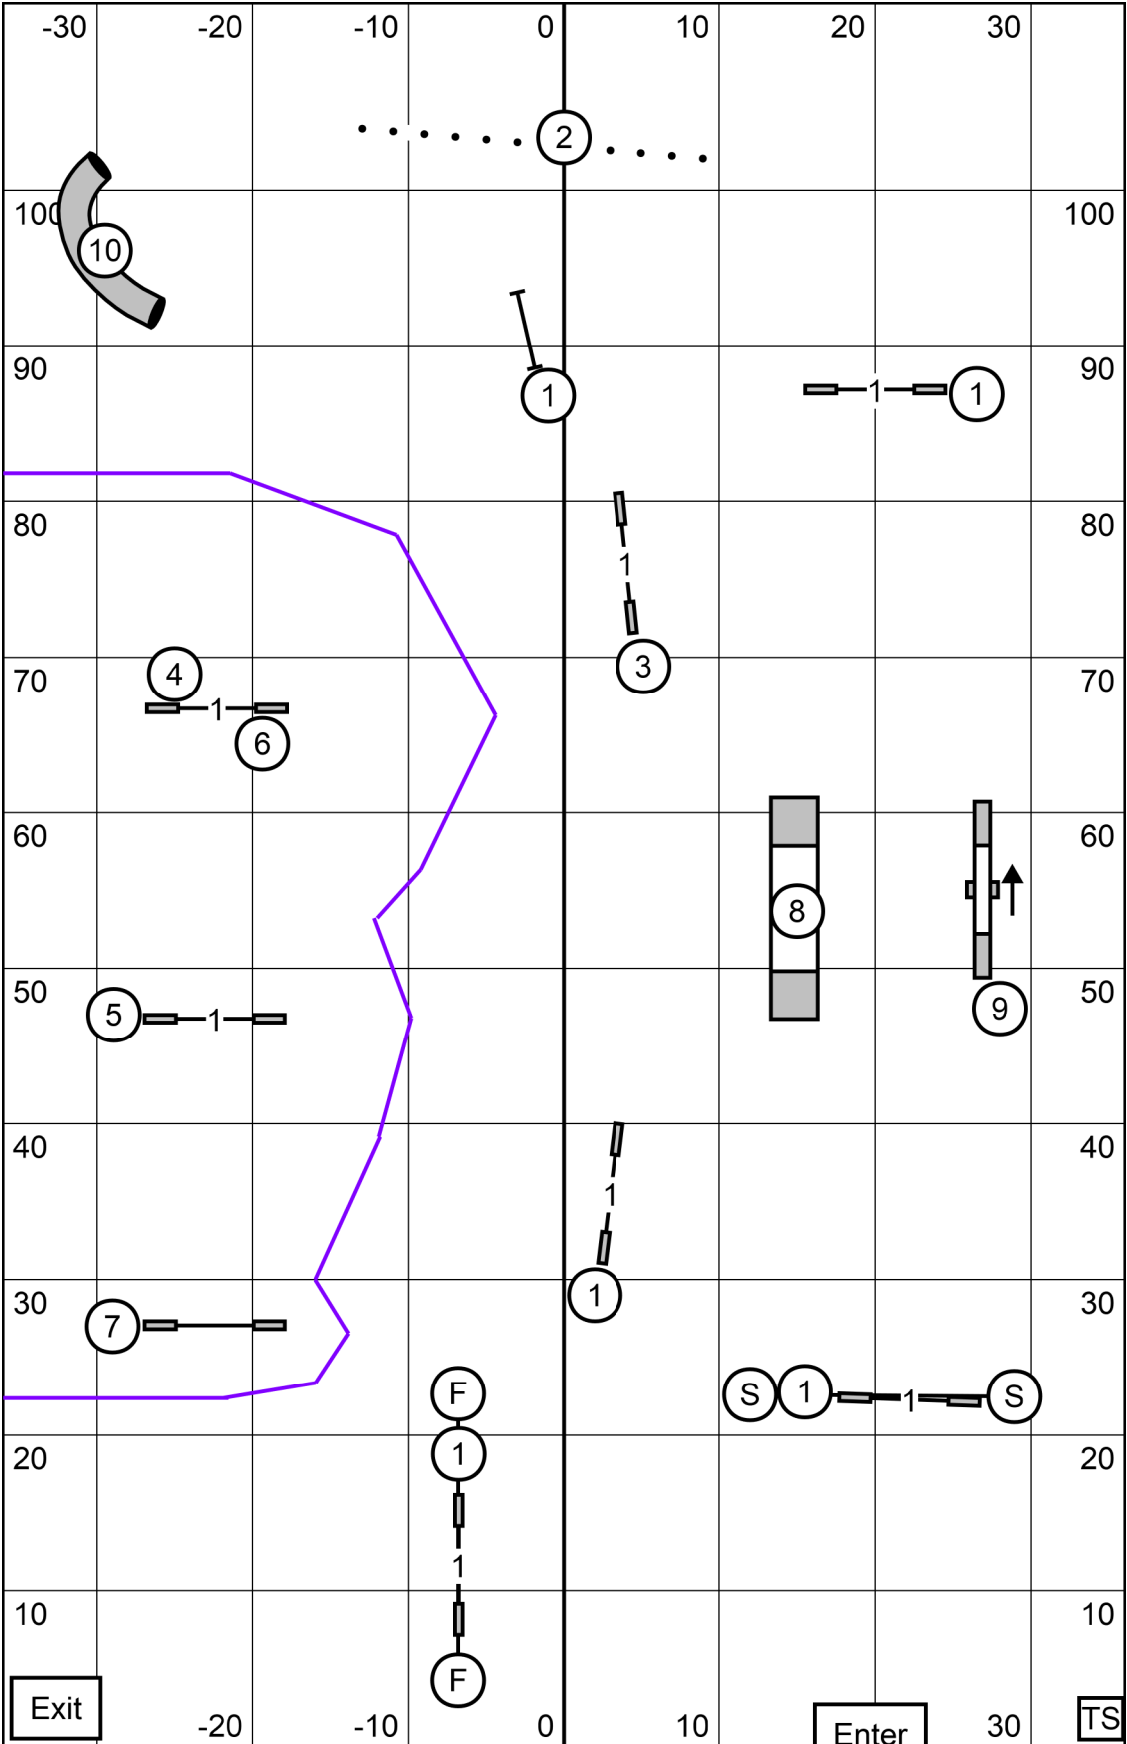

Marshfield Area Kennel Club  
 Amherst Junction, WI  
 Ronda Bermke  
**Friday March 17, 2023**  
**Excellent/Master STD**

Exit

Enter

TS

Marshfield Area Kennel Club  
 Amherst Junction, WI  
 Ronda Bermke  
**Friday March 17, 2023**  
**Excellent/Master JWW**

Exit

Enter

TS

E/M Send 4-5-6  
 Open Send 4-5 OR 5-6  
 Novice Send 5-7

Marshfield Area Kennel Club  
 Amherst Junction, WI  
 Ronda Bermke  
 Friday March 17, 2023  
 ALL FAST

Enter 30 TS