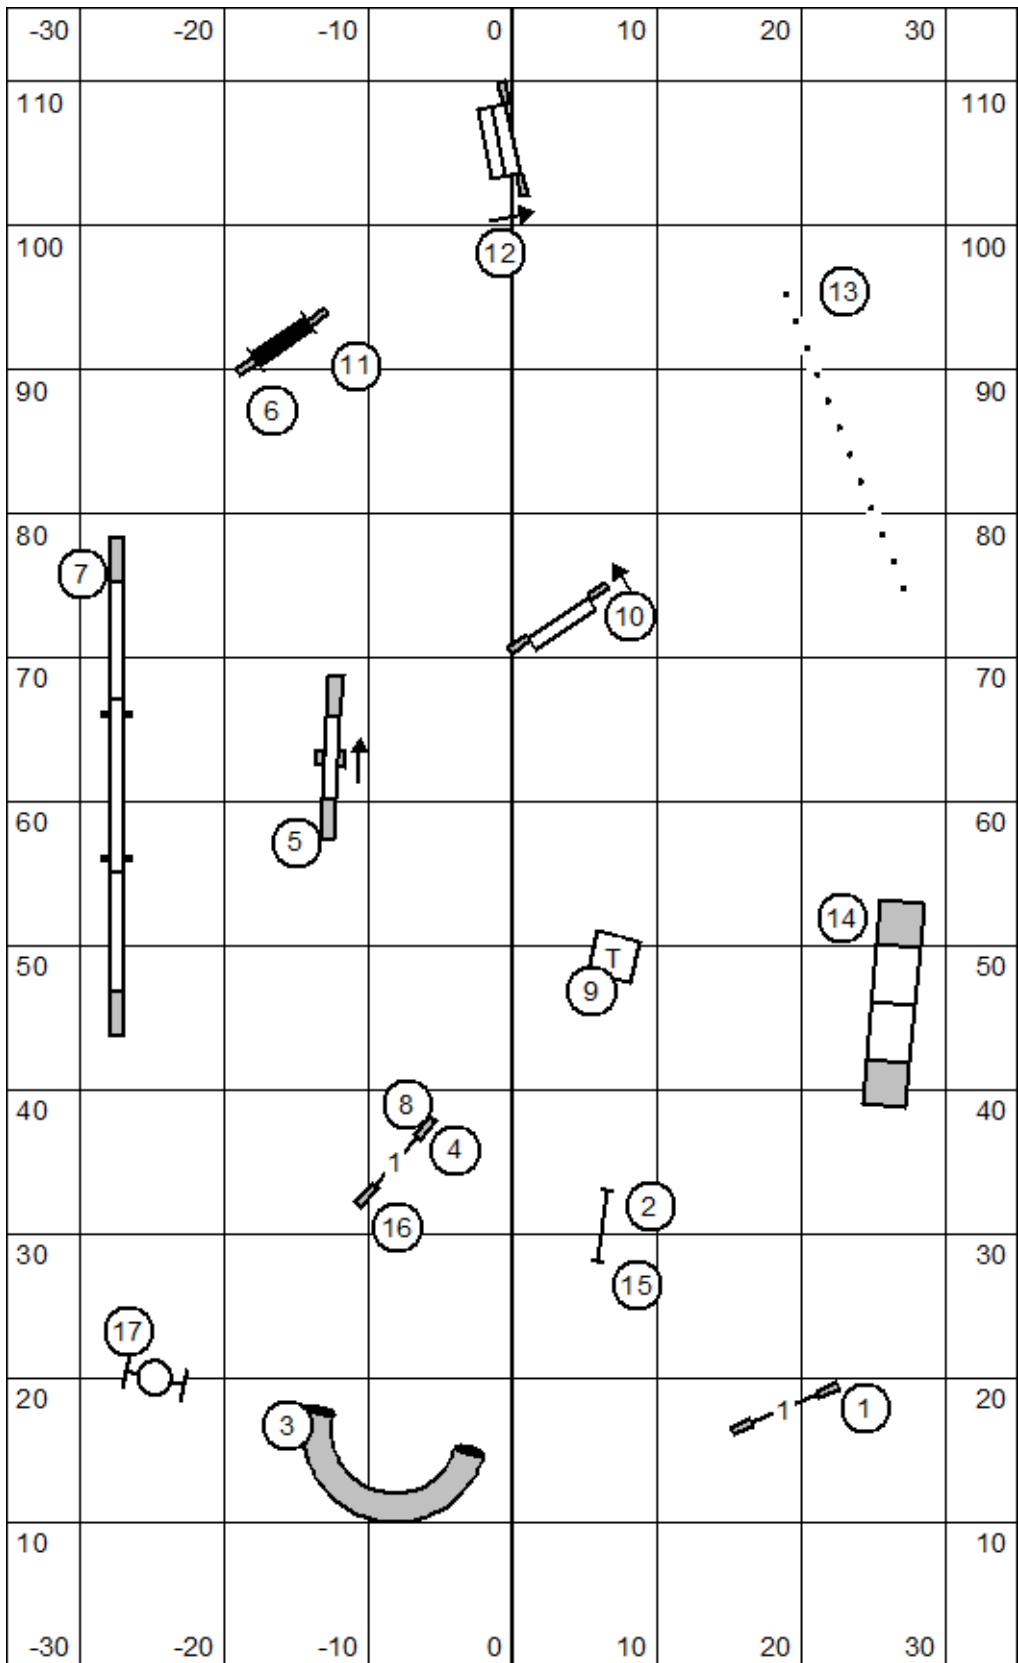

Wisconsin Rapids Kennel Club 9-25-22 **MX Standard** Terry Elger

Wisconsin Rapids Kennel Club 9-25-22 Open Standard Terry Elger

Wisconsin Rapids Kennel Club 9-25-22 **Novice Standard** Terry Elger

Wisconsin Rapids Kennel Club 9-25-22 MX JWW Terry Elger

Wisconsin Rapids Kennel Club 9-25-22 **Open JWW** Terry Elger

Wisconsin Rapids Kennel Club 9-25-22 **Novice JWW** Terry Elger  
70 X 115 indoors on mats

MX send 1-9-1  
 Open send 1-9 or 9-1  
 behind dashed line  
 Novice send 1-7 or 7-1

Wisconsin Rapids Kennel Club 9-25-22 **FAST** Terry Elger

Wisconsin Rapids Kennel Club 9-25-22 Time 2 Beat Terry Elger