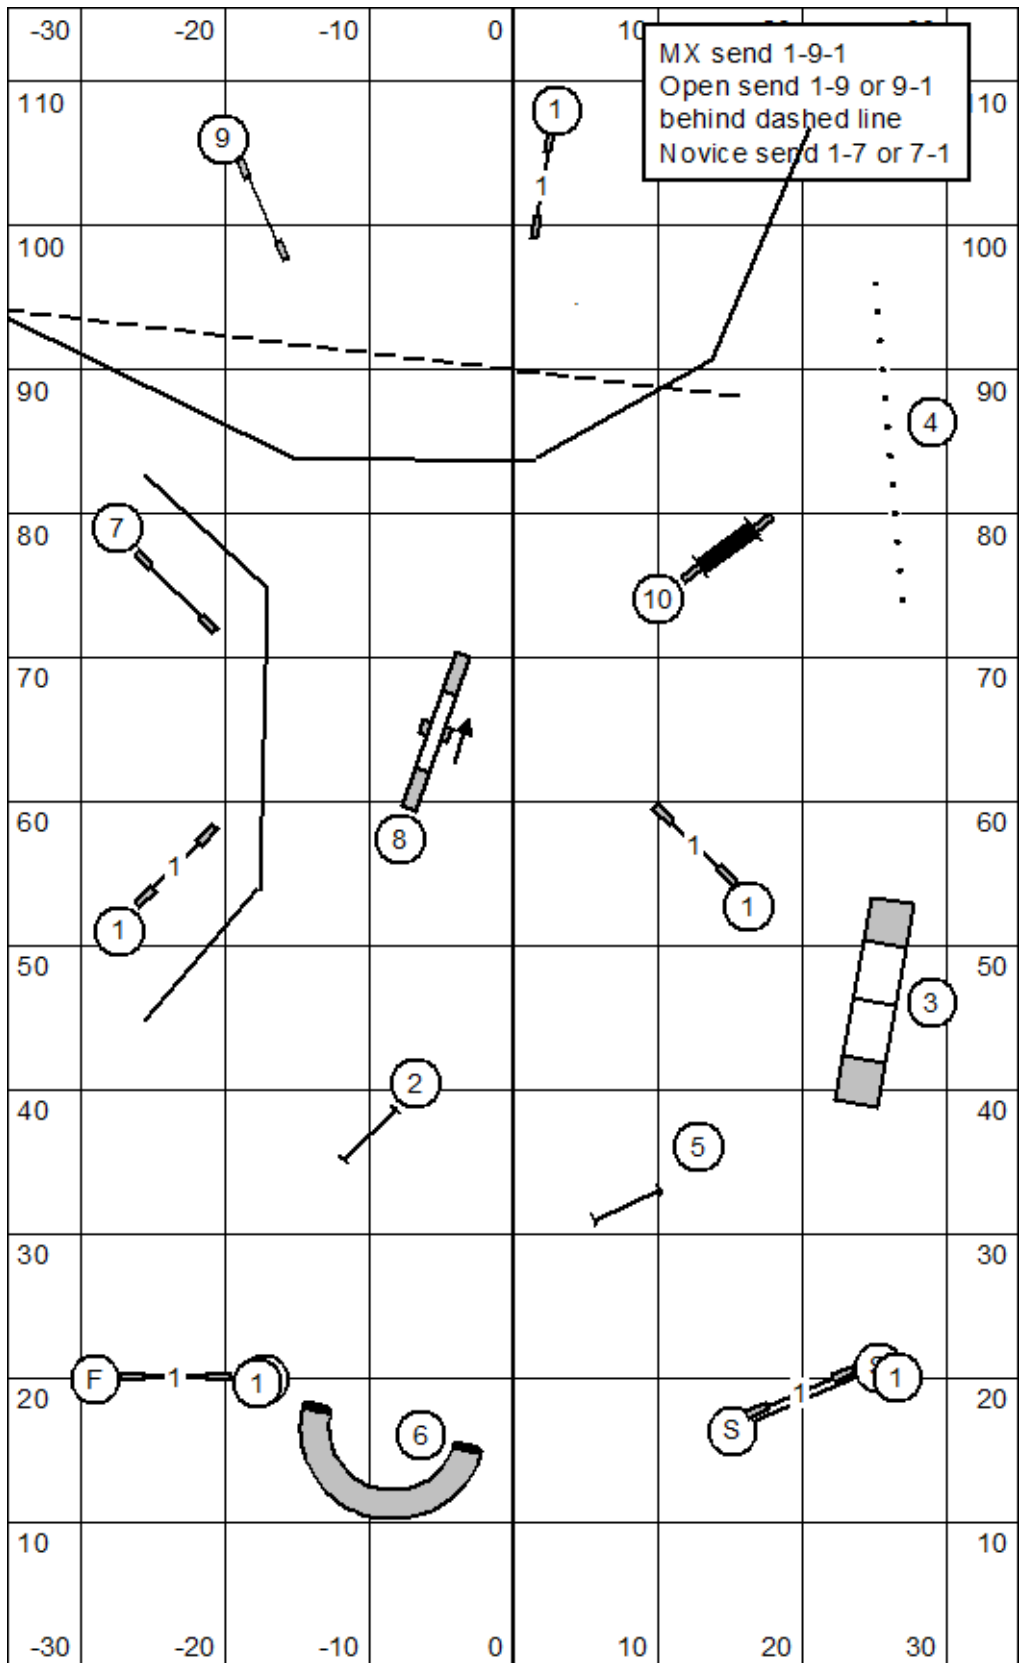

Wisconsin Rapids Kennel Club 9-25-22 **MX Standard** Terry Elger

Wisconsin Rapids Kennel Club 9-25-22 Open Standard Terry Elger

Wisconsin Rapids Kennel Club 9-25-22 **Novice Standard** Terry Elger

Wisconsin Rapids Kennel Club 9-25-22 MX JWW Terry Elger

Wisconsin Rapids Kennel Club 9-25-22 **Open JWW** Terry Elger

Wisconsin Rapids Kennel Club 9-25-22 **Novice JWW** Terry Elger  
70 X 115 indoors on mats

MX send 1-9-1  
 Open send 1-9 or 9-1  
 behind dashed line  
 Novice send 1-7 or 7-1