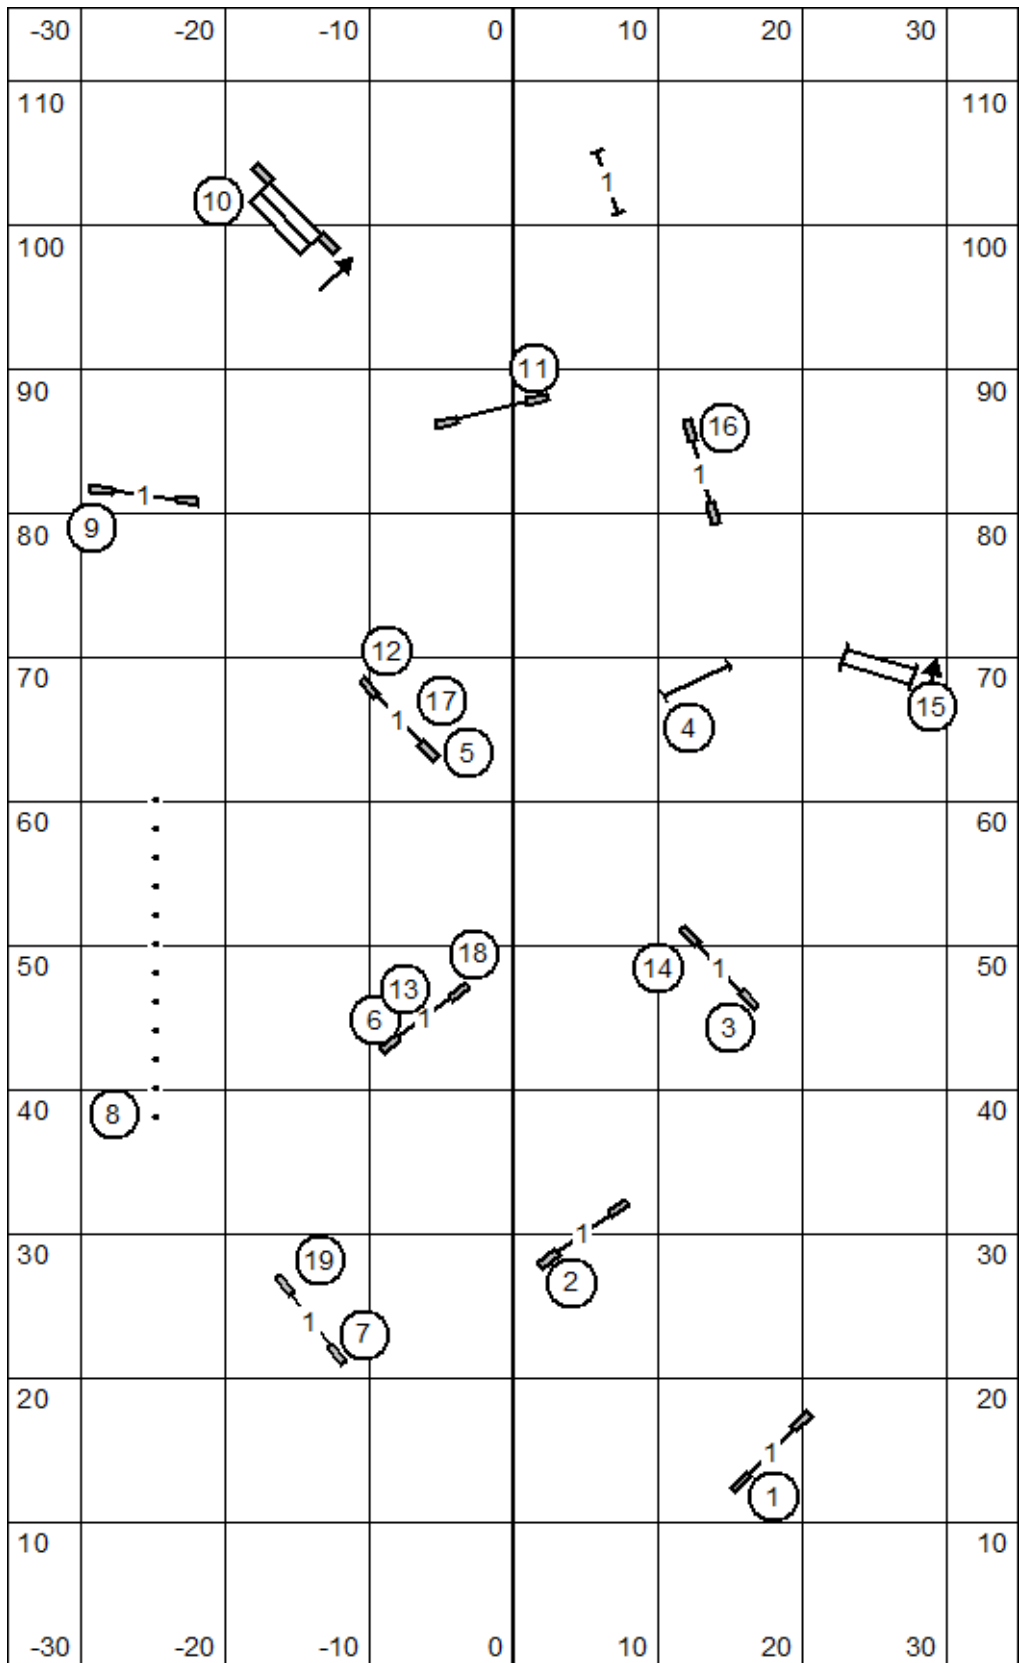

Wisconsin Rapids Kennel Club 9-25-22 **MX Standard** Terry Elger

Wisconsin Rapids Kennel Club 9-25-22 Open Standard Terry Elger

Wisconsin Rapids Kennel Club 9-25-22 **Novice Standard** Terry Elger

Wisconsin Rapids Kennel Club 9-25-22 MX JWW Terry Elger

Wisconsin Rapids Kennel Club 9-25-22 **Open JWW** Terry Elger

Wisconsin Rapids Kennel Club 9-25-22 **Novice JWW** Terry Elger  
70 X 115 indoors on mats

MX send 1-9-1  
 Open send 1-9 or 9-1  
 behind dashed line  
 Novice send 1-7 or 7-1

Wisconsin Rapids Kennel Club 9-25-22 **FAST** Terry Elger

Wisconsin Rapids Kennel Club 9-25-22 Time 2 Beat Terry Elger