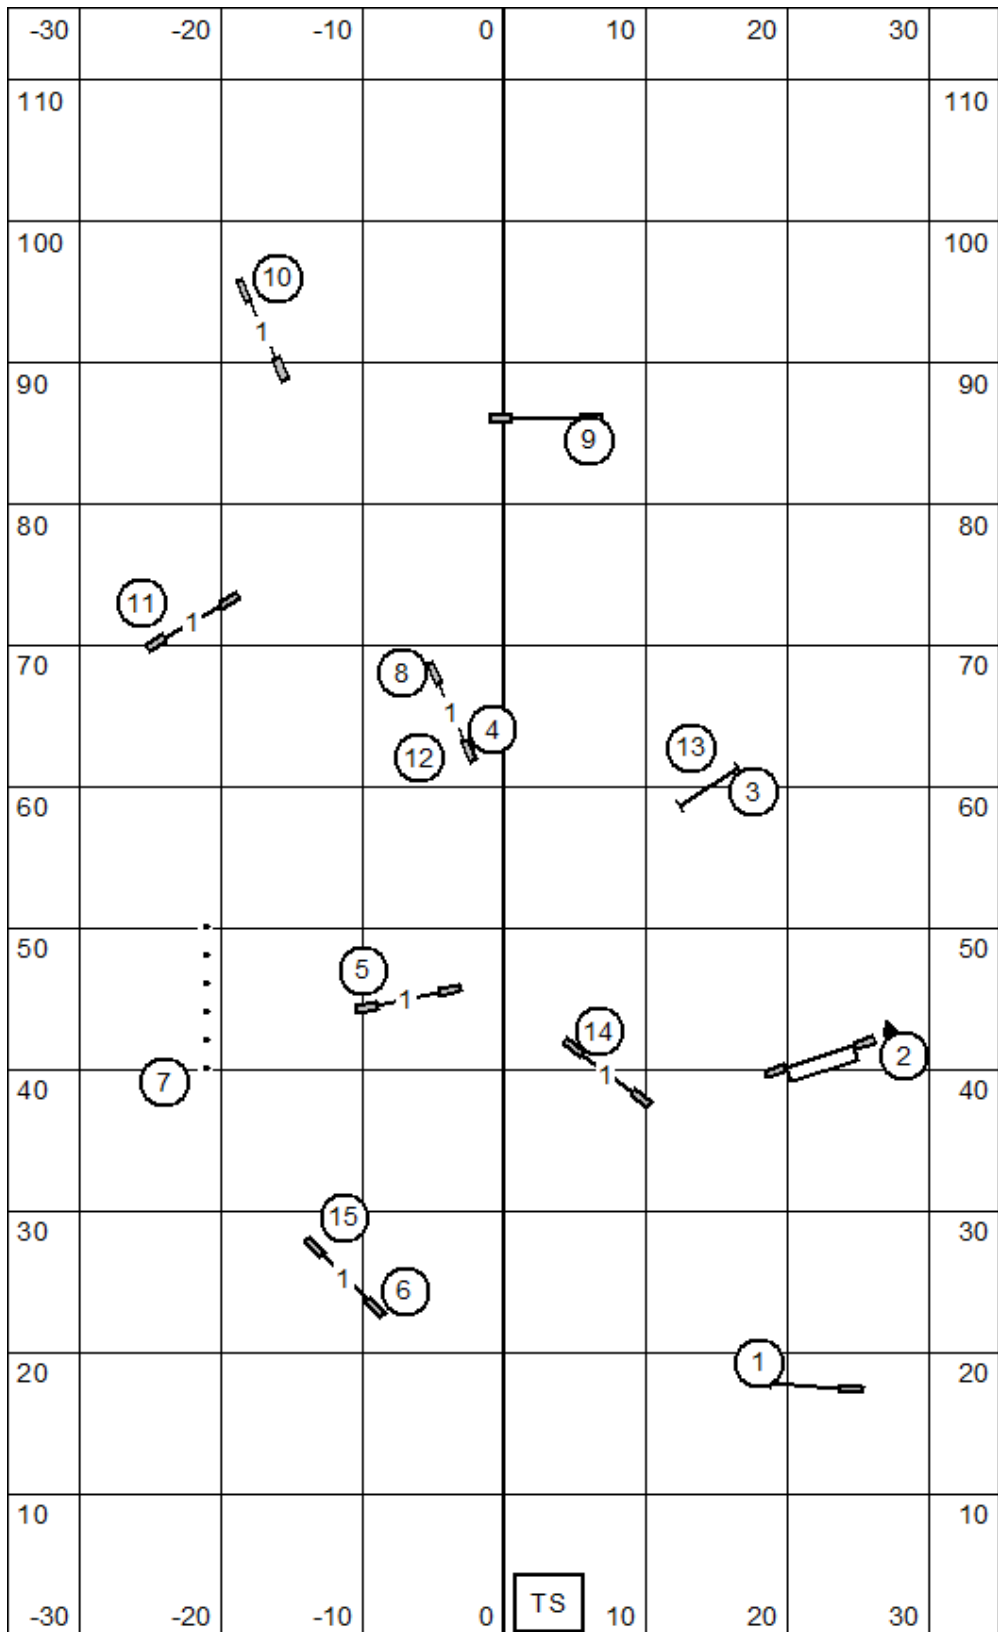

Wisconsin Rapids Kennel Club 9-25-22 **MX Standard** Terry Elger

Wisconsin Rapids Kennel Club 9-25-22 Open Standard Terry Elger

Wisconsin Rapids Kennel Club 9-25-22 **Novice Standard** Terry Elger

Wisconsin Rapids Kennel Club 9-25-22 MX JWW Terry Elger

Wisconsin Rapids Kennel Club 9-25-22 **Open JWW** Terry Elger

Wisconsin Rapids Kennel Club 9-25-22 **Novice JWW** Terry Elger  
70 X 115 indoors on mats

MX send 1-9-1  
 Open send 1-9 or 9-1  
 behind dashed line  
 Novice send 1-7 or 7-1

Wisconsin Rapids Kennel Club 9-25-22 **FAST** Terry Elger

Wisconsin Rapids Kennel Club 9-25-22 Time 2 Beat Terry Elger