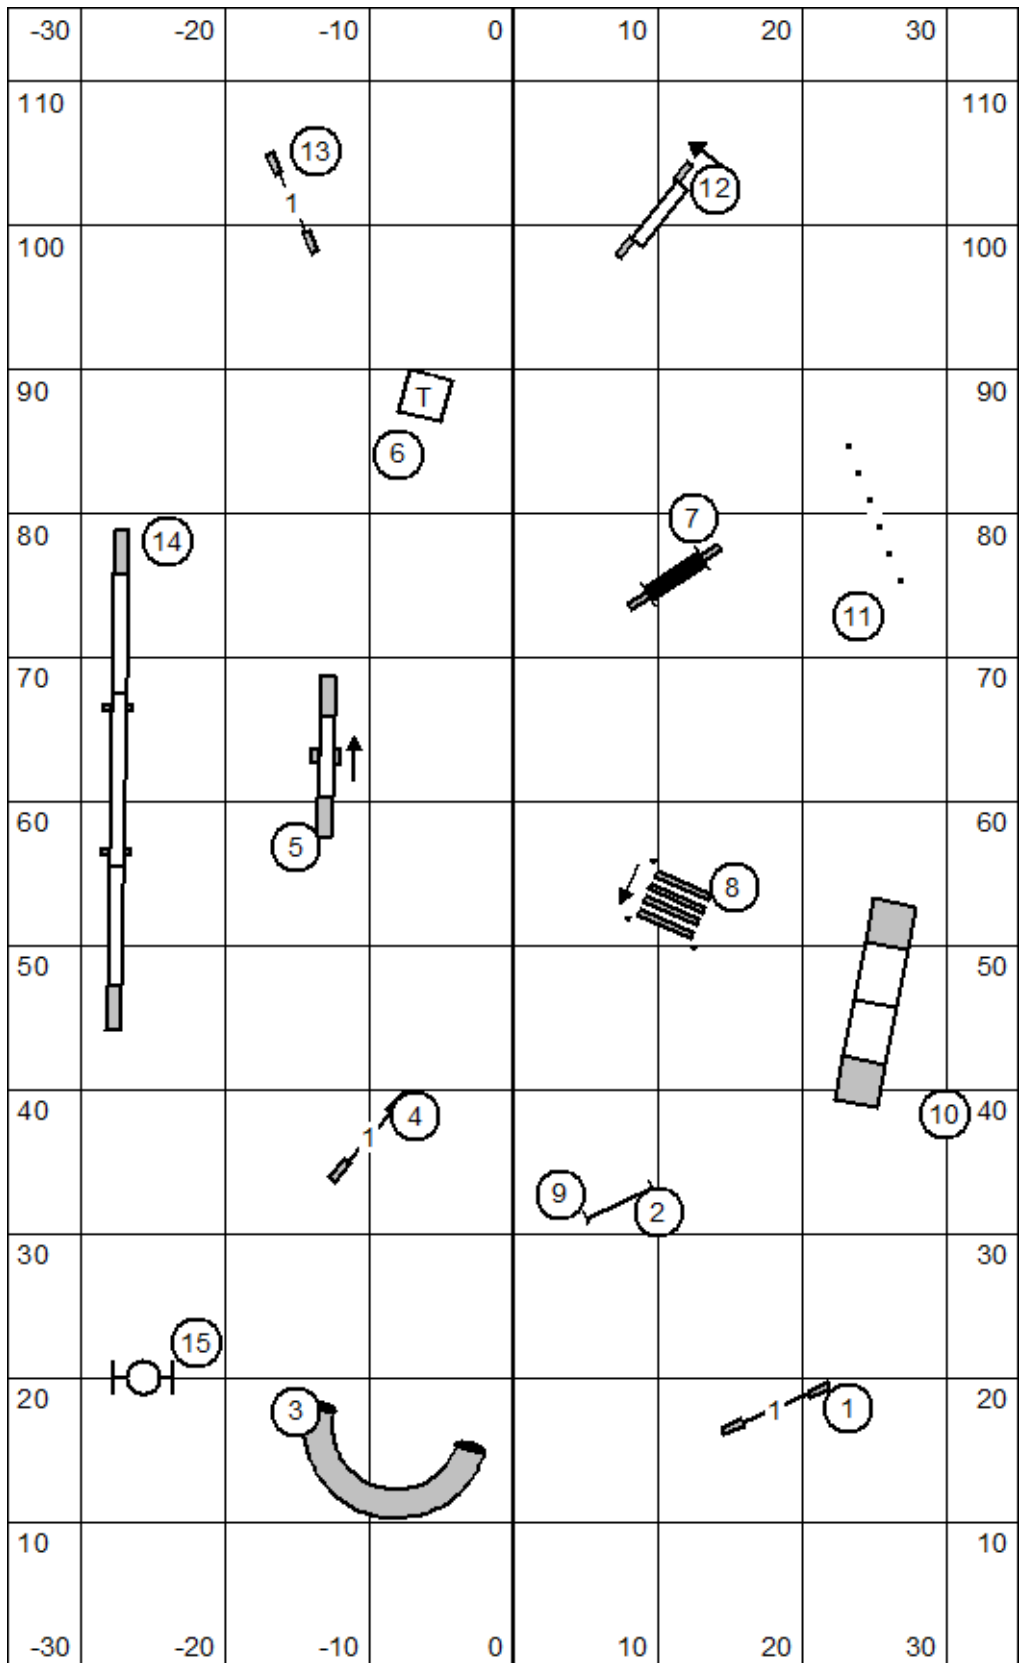

Wisconsin Rapids Kennel Club 9-25-22 **MX Standard** Terry Elger

Wisconsin Rapids Kennel Club 9-25-22 Open Standard Terry Elger

Wisconsin Rapids Kennel Club 9-25-22 **Novice Standard** Terry Elger

Wisconsin Rapids Kennel Club 9-25-22 MX JWW Terry Elger

Wisconsin Rapids Kennel Club 9-25-22 **Open JWW** Terry Elger

Wisconsin Rapids Kennel Club 9-25-22 **Novice JWW** Terry Elger  
70 X 115 indoors on mats

MX send 1-9-1  
 Open send 1-9 or 9-1  
 behind dashed line  
 Novice send 1-7 or 7-1

Wisconsin Rapids Kennel Club 9-25-22 **FAST** Terry Elger

Wisconsin Rapids Kennel Club 9-25-22 Time 2 Beat Terry Elger