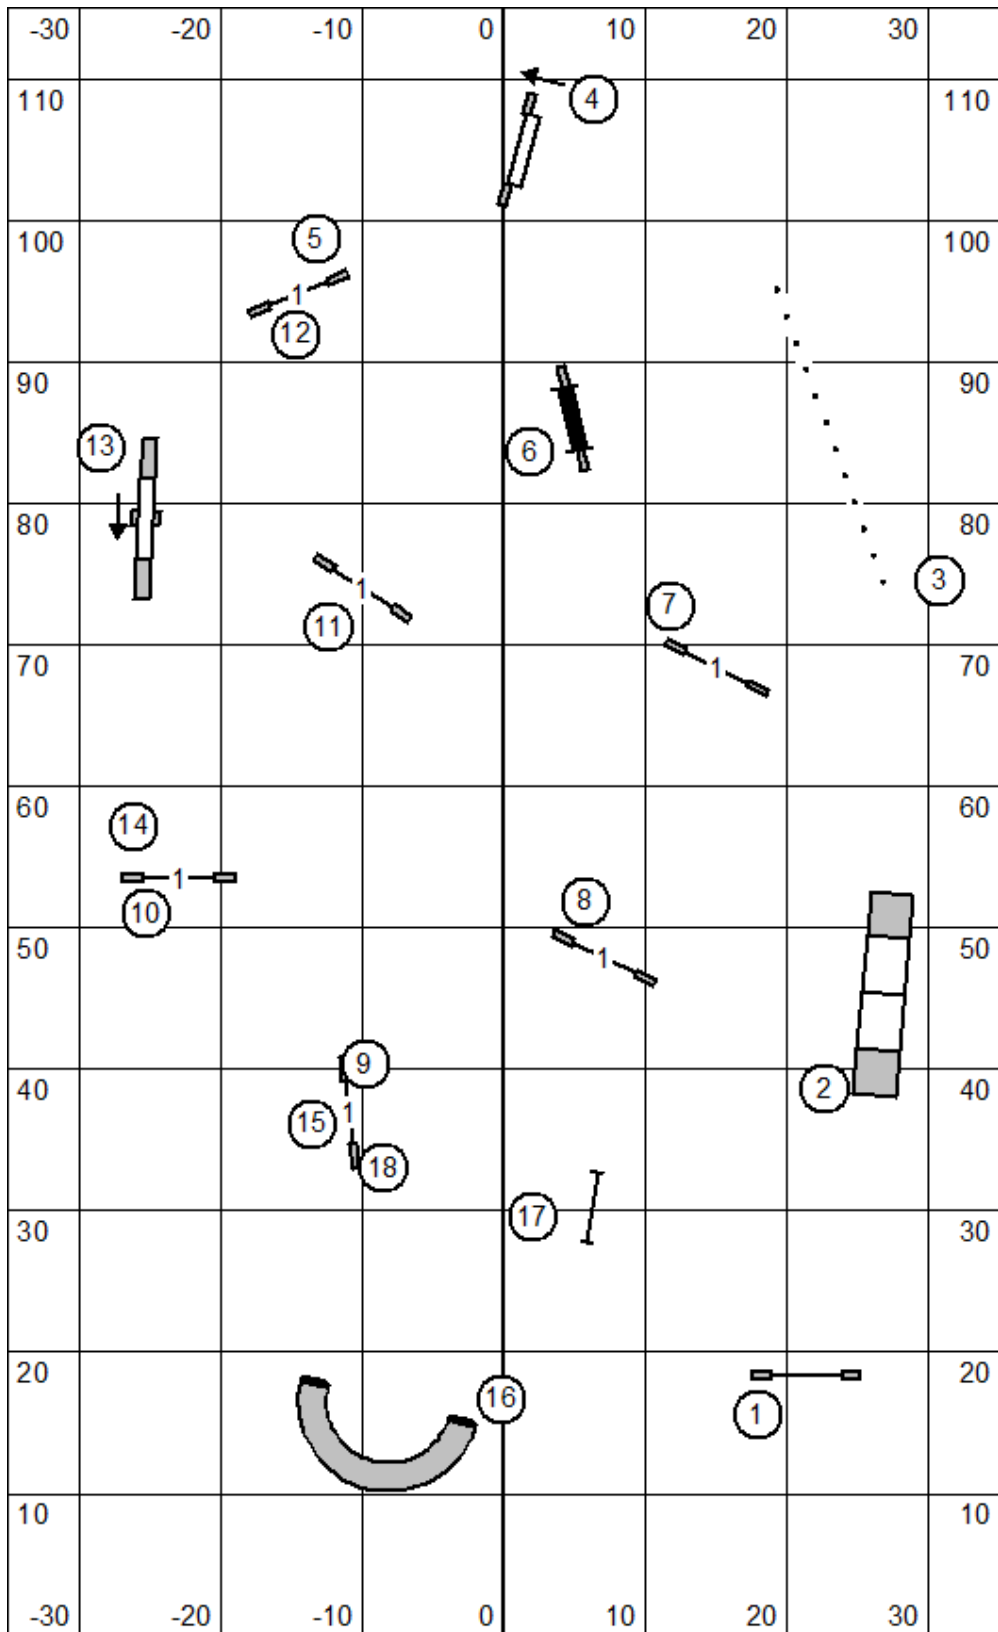

Wisconsin Rapids Kennel Club 9-25-22 **FAST** Terry Elger

Wisconsin Rapids Kennel Club 9-25-22 Time 2 Beat Terry Elger