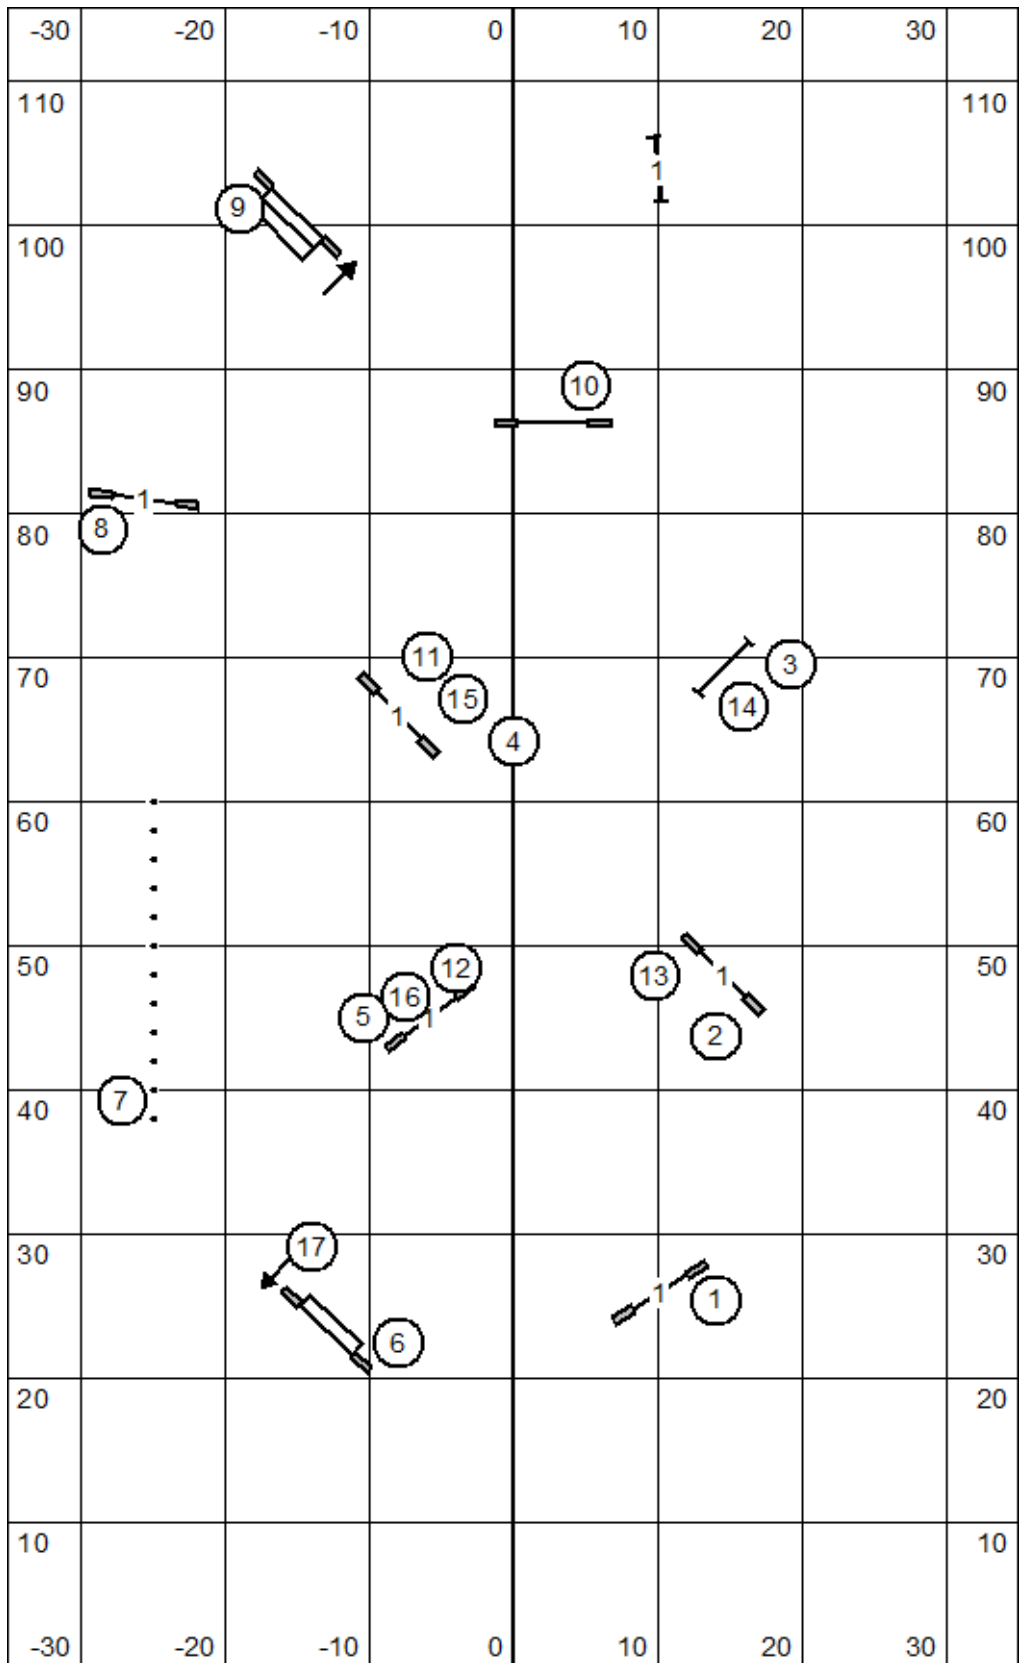

Wisconsin Rapids Kennel Club 9-25-22 **MX Standard** Terry Elger

Wisconsin Rapids Kennel Club 9-25-22 Open Standard Terry Elger

Wisconsin Rapids Kennel Club 9-25-22 **Novice Standard** Terry Elger

Wisconsin Rapids Kennel Club 9-25-22 MX JWW Terry Elger

Wisconsin Rapids Kennel Club 9-25-22 **Open JWW** Terry Elger

Wisconsin Rapids Kennel Club 9-25-22 **Novice JWW** Terry Elger  
70 X 115 indoors on mats

MX send 1-9-1  
 Open send 1-9 or 9-1  
 behind dashed line  
 Novice send 1-7 or 7-1

Wisconsin Rapids Kennel Club 9-25-22 **FAST** Terry Elger

Wisconsin Rapids Kennel Club 9-25-22 Time 2 Beat Terry Elger