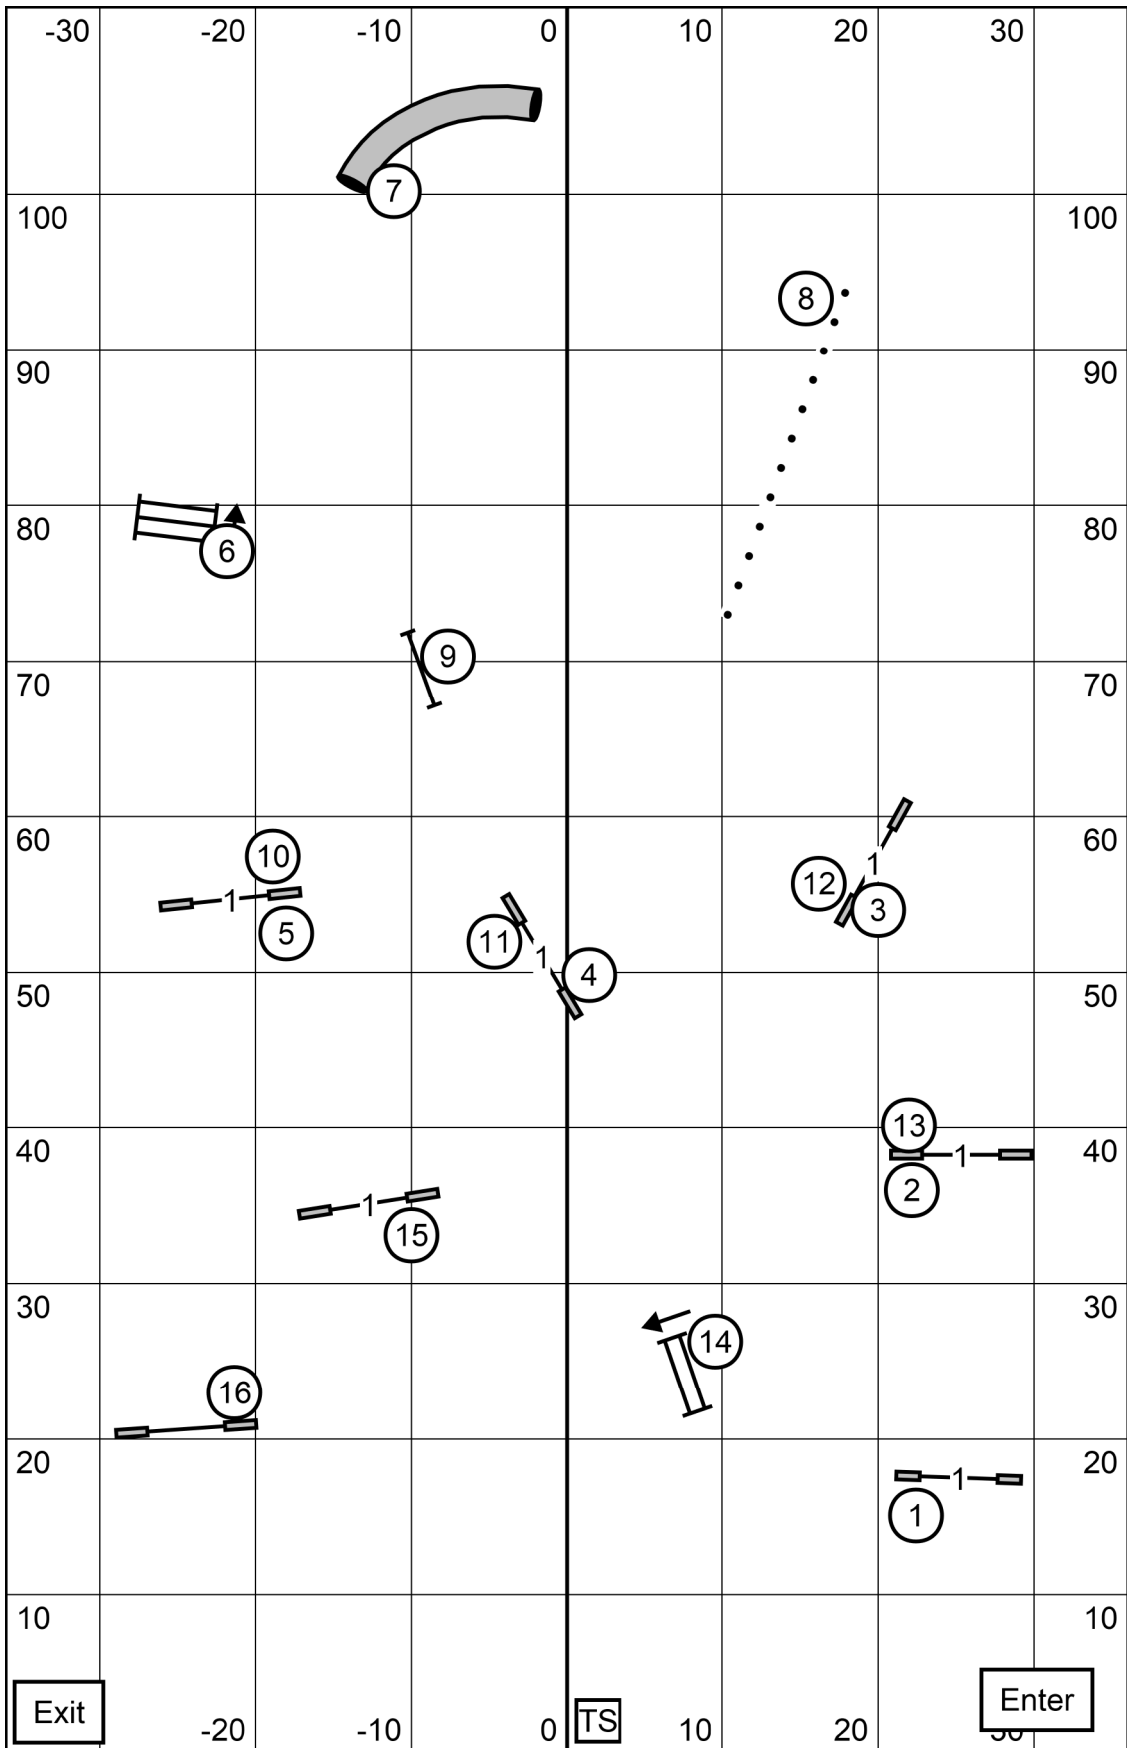

Wisconsin Rapids Kennel Club
 Amherst Junction, WI
 Ronda Bermke
Sunday November 27, 2022
Excellent/Master STD

Wisconsin Rapids Kennel Club
 Amherst Junction, WI
 Ronda Bermke
Sunday November 27, 2022
Open STD

Wisconsin Rapids Kennel Club
 Amherst Junction, WI
 Ronda Bermke
Sunday November 27, 2022
Novice STD

Wisconsin Rapids Kennel Club
 Amherst Junction, WI
 Ronda Bermke
Sunday November 27, 2022
Excellent/Master JWW

Wisconsin Rapids Kennel Club
 Amherst Junction, WI
 Ronda Bermke
Sunday November 27, 2022
Open JWW

Exit	Wisconsin Rapids Kennel Club Amherst Junction, WI Ronda Bermke Sunday November 27, 2022 Novice JWW	Enter
------	--	-------