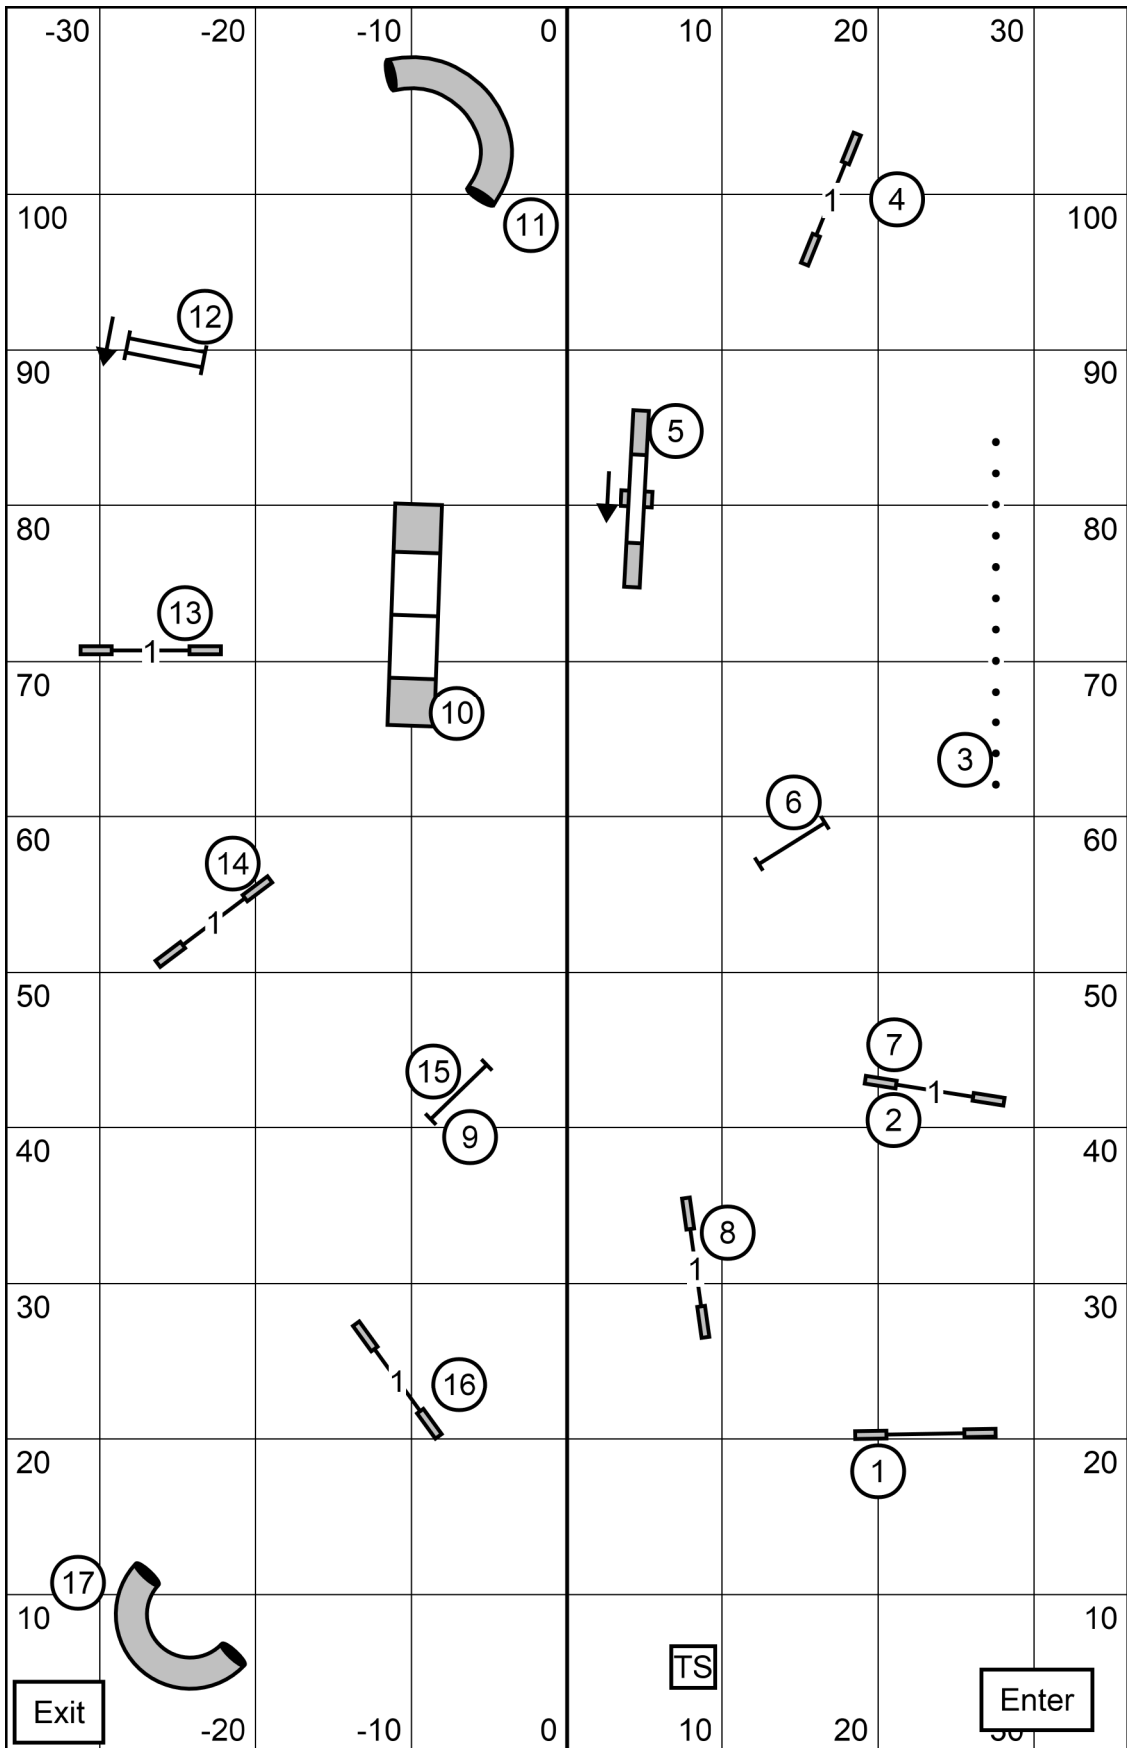

Wisconsin Rapids Kennel Club
Amherst Junction, WI
Ronda Bermke
Sunday November 27, 2022
T2B