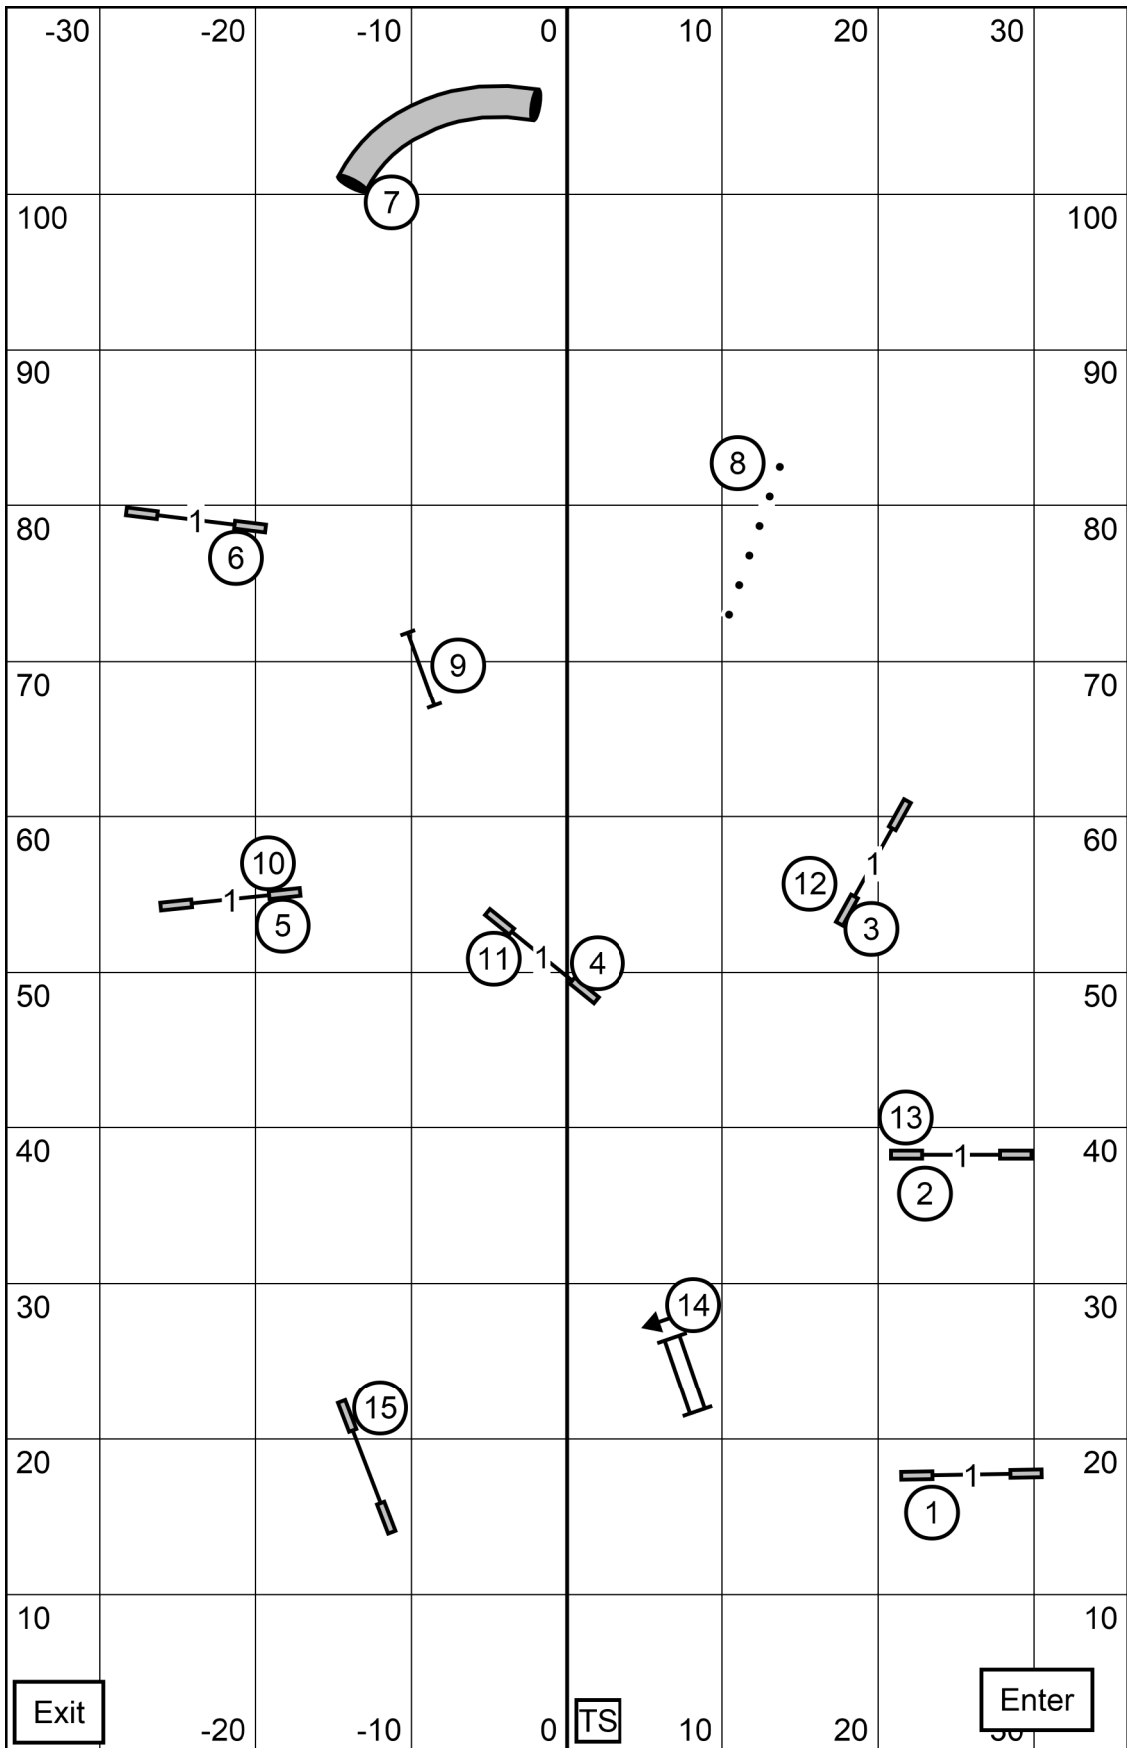

Wisconsin Rapids Kennel Club
 Amherst Junction, WI
 Ronda Bermke
Sunday November 27, 2022
Excellent/Master STD

Wisconsin Rapids Kennel Club
 Amherst Junction, WI
 Ronda Bermke
Sunday November 27, 2022
Open STD

Wisconsin Rapids Kennel Club
 Amherst Junction, WI
 Ronda Bermke
Sunday November 27, 2022
Novice STD

Wisconsin Rapids Kennel Club
 Amherst Junction, WI
 Ronda Bermke
Sunday November 27, 2022
Excellent/Master JWW

Wisconsin Rapids Kennel Club
 Amherst Junction, WI
 Ronda Bermke
Sunday November 27, 2022
Open JWW

Exit	Wisconsin Rapids Kennel Club Amherst Junction, WI Ronda Bermke Sunday November 27, 2022 Novice JWW	Enter
------	--	-------