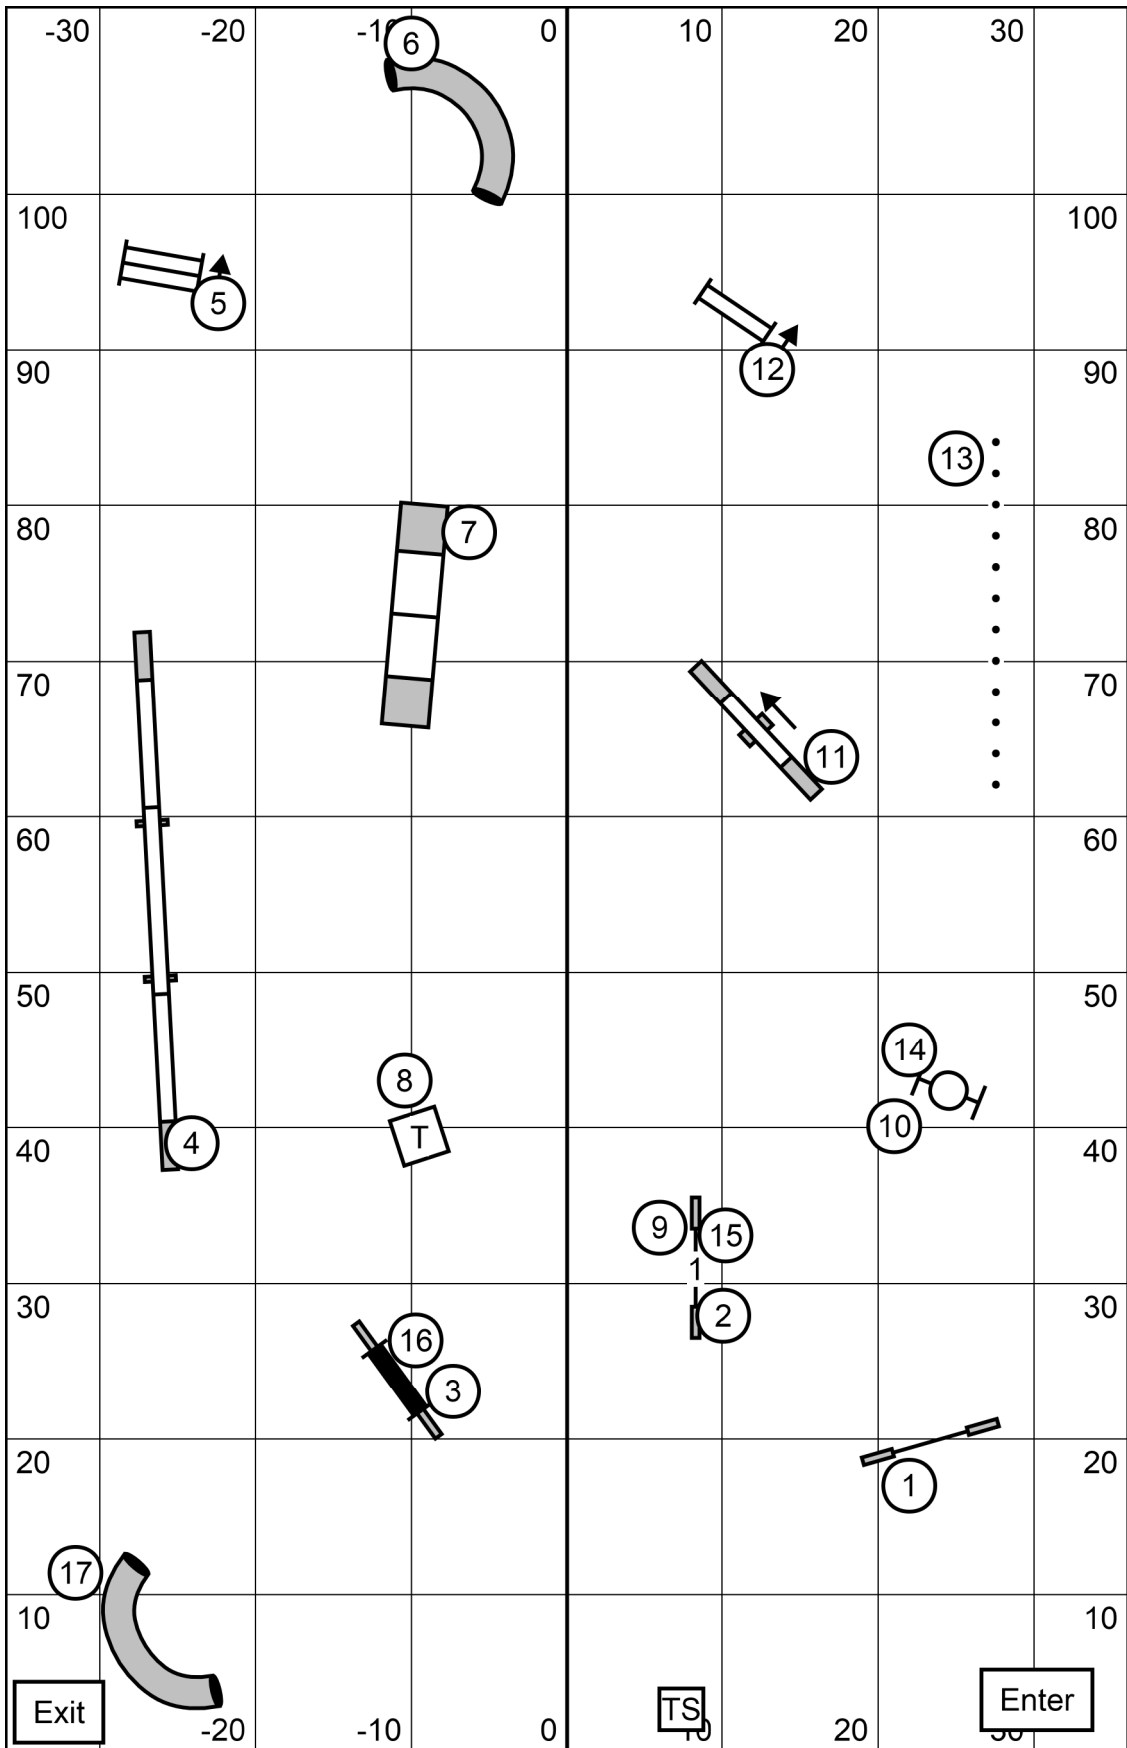

Wisconsin Rapids Kennel Club
 Amherst Junction, WI
 Ronda Bermke
Sunday November 27, 2022
Excellent/Master STD

Wisconsin Rapids Kennel Club
 Amherst Junction, WI
 Ronda Bermke
Sunday November 27, 2022
Open STD

Wisconsin Rapids Kennel Club
 Amherst Junction, WI
 Ronda Bermke
Sunday November 27, 2022
Novice STD

Wisconsin Rapids Kennel Club
 Amherst Junction, WI
 Ronda Bermke
Sunday November 27, 2022
Excellent/Master JWW