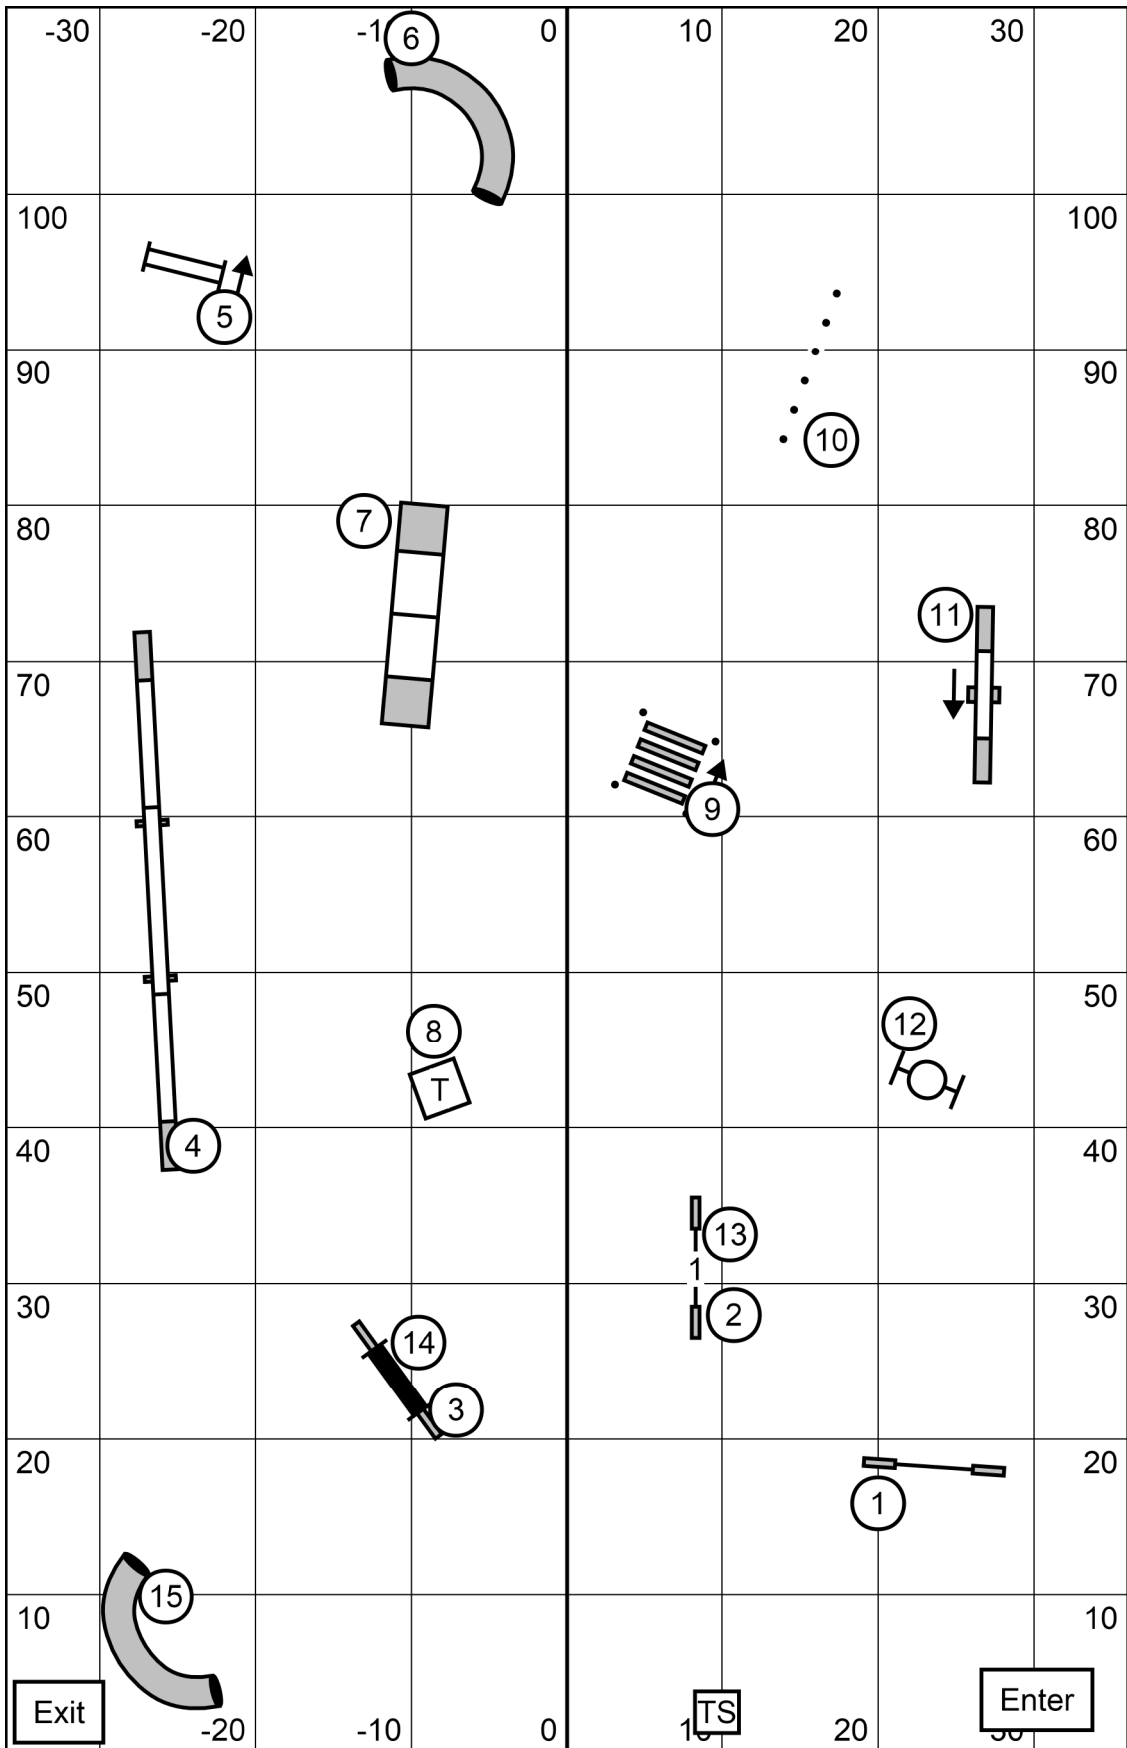

Wisconsin Rapids Kennel Club
 Amherst Junction, WI
 Ronda Bermke
Sunday November 27, 2022
Excellent/Master STD

Wisconsin Rapids Kennel Club
 Amherst Junction, WI
 Ronda Bermke
Sunday November 27, 2022
Open STD