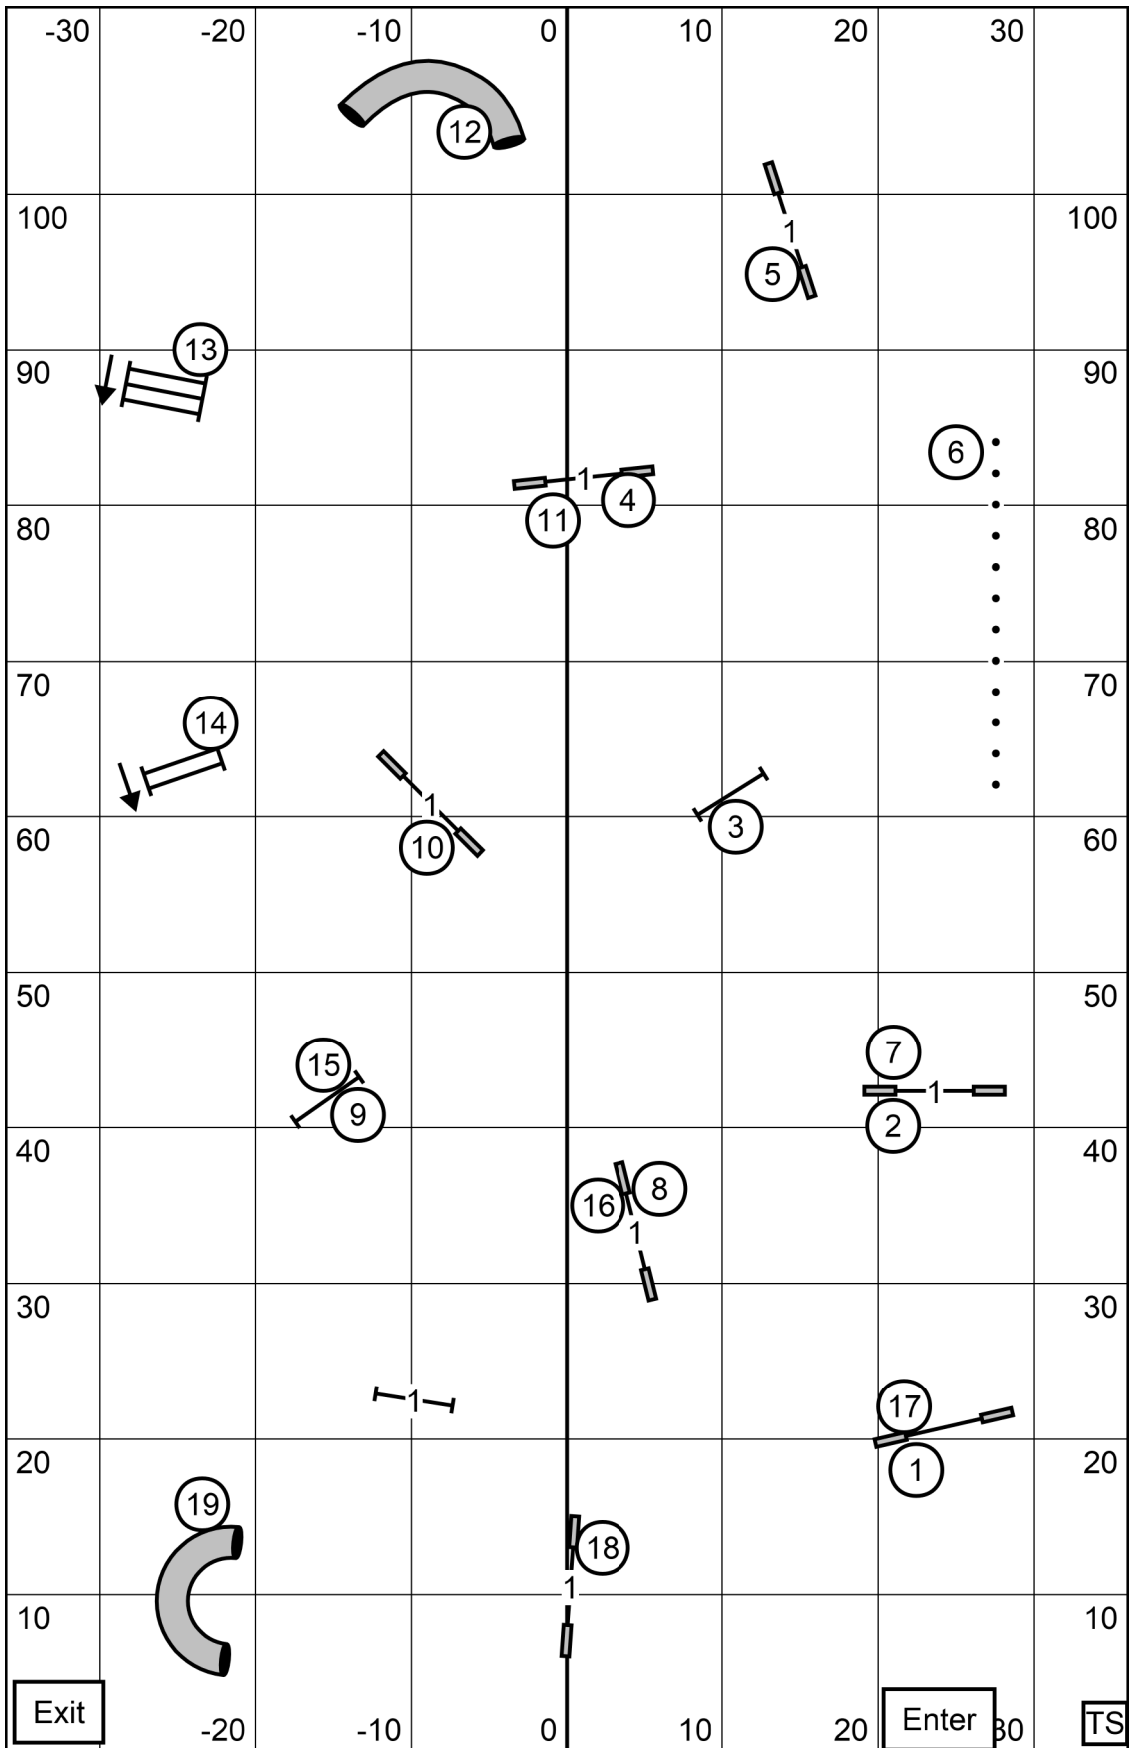

Wisconsin Rapids Kennel Club
 Amherst Junction, WI
 Ronda Bermke
Sunday November 27, 2022
Excellent/Master STD

Wisconsin Rapids Kennel Club
 Amherst Junction, WI
 Ronda Bermke
Sunday November 27, 2022
Open STD

Wisconsin Rapids Kennel Club
 Amherst Junction, WI
 Ronda Bermke
Sunday November 27, 2022
Novice STD

Wisconsin Rapids Kennel Club
 Amherst Junction, WI
 Ronda Bermke
Sunday November 27, 2022
Excellent/Master JWW

Wisconsin Rapids Kennel Club
 Amherst Junction, WI
 Ronda Bermke
Sunday November 27, 2022
Open JWW

Exit	Wisconsin Rapids Kennel Club Amherst Junction, WI Ronda Bermke Sunday November 27, 2022 Novice JWW	Enter
------	--	-------