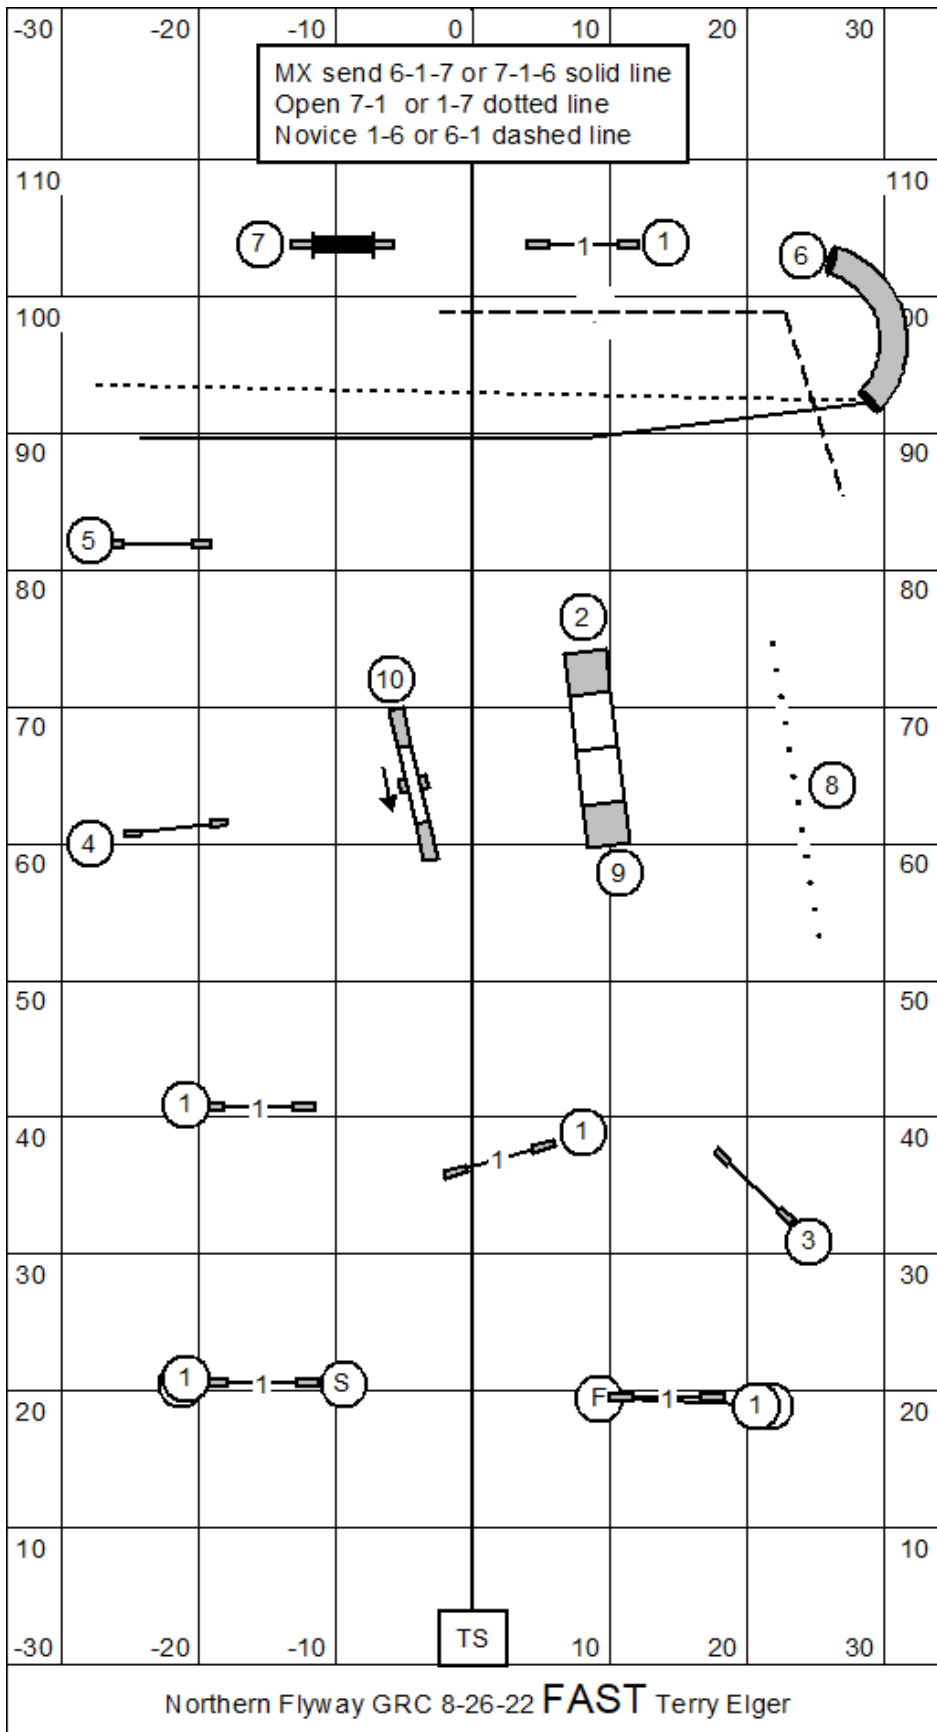

Northern Flyway GRC 8-26-22 M/X Standard Terry Elger

Northern Flyway GRC 8-26-22 M/X JWW Terry Elger

Northern Flyway GRC 8-26-22 **Time 2 Beat** Terry Elger