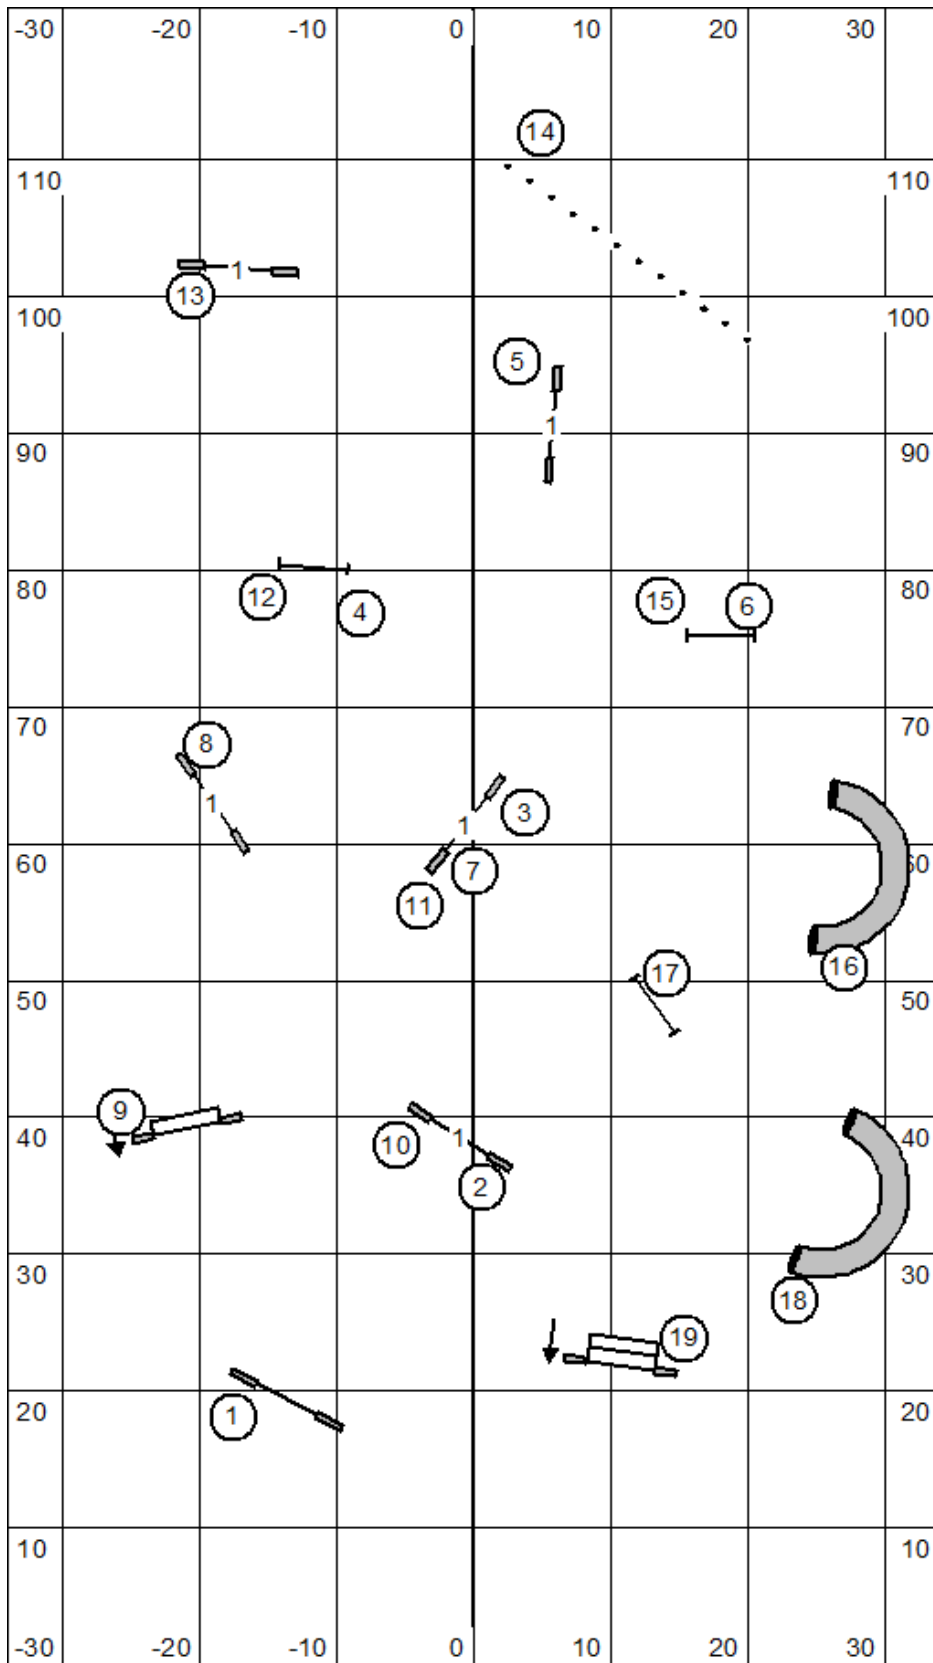

Northern Flyway GRC 8-26-22 M/X Standard Terry Elger

Northern Flyway GRC 8-26-22 M/X JWW Terry Elger

Northern Flyway GRC 8-26-22 **Time 2 Beat** Terry Elger