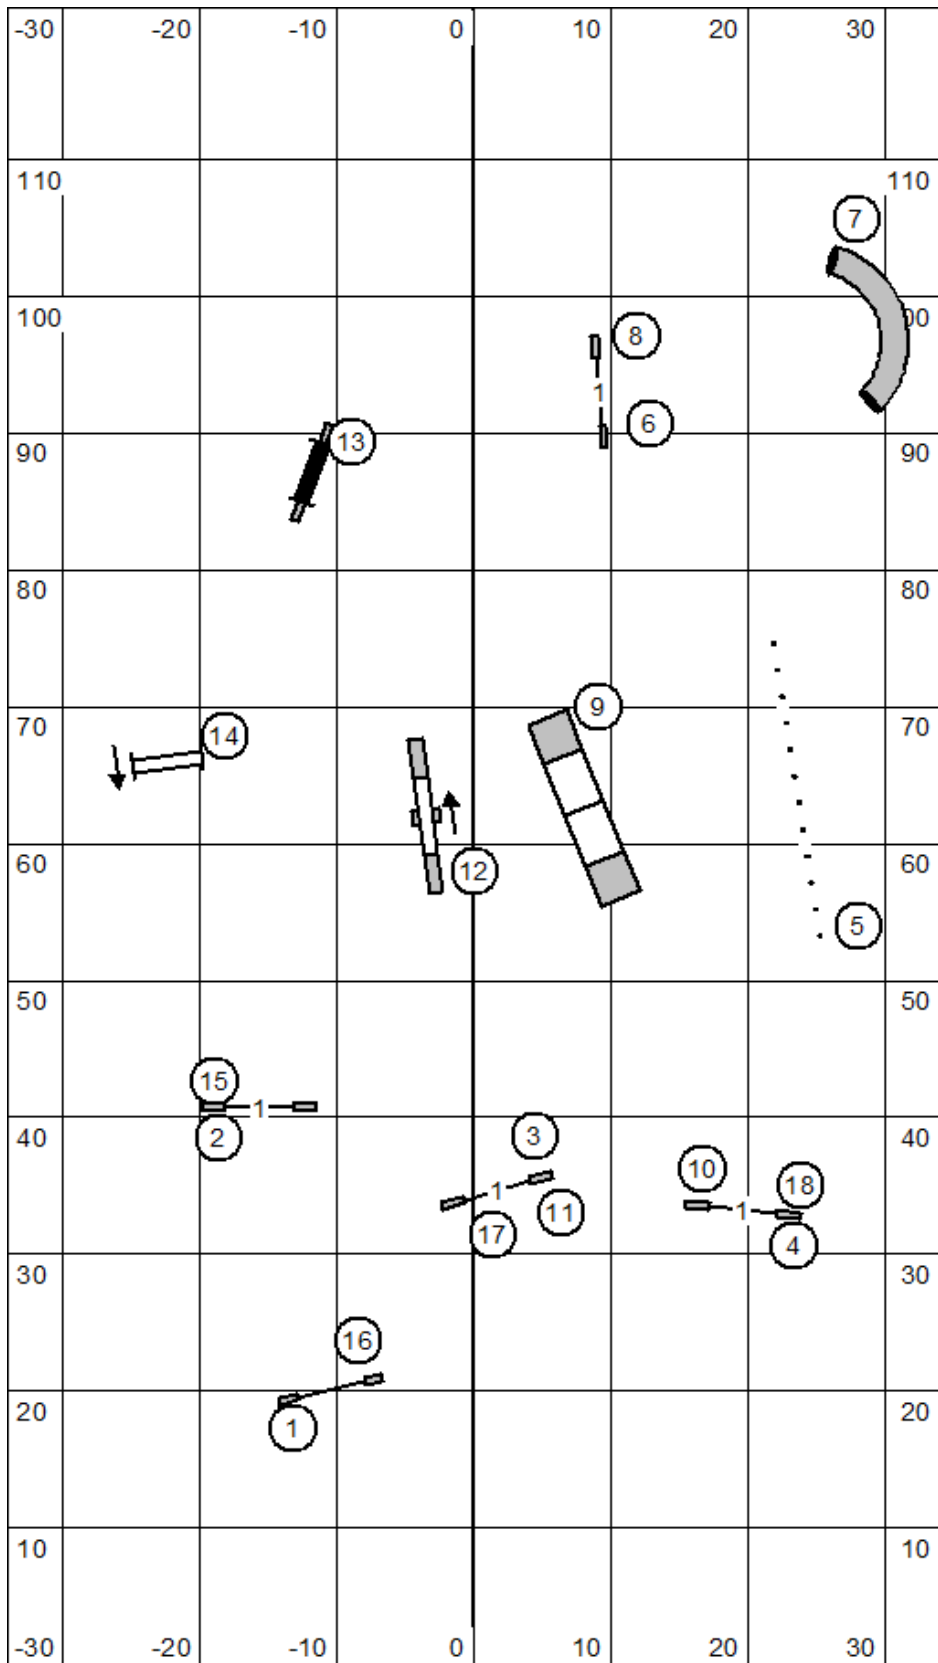

Northern Flyway GRC 8-26-22 M/X Standard Terry Elger

Northern Flyway GRC 8-26-22 M/X JWW Terry Elger

Northern Flyway GRC 8-26-22 **Time 2 Beat** Terry Elger